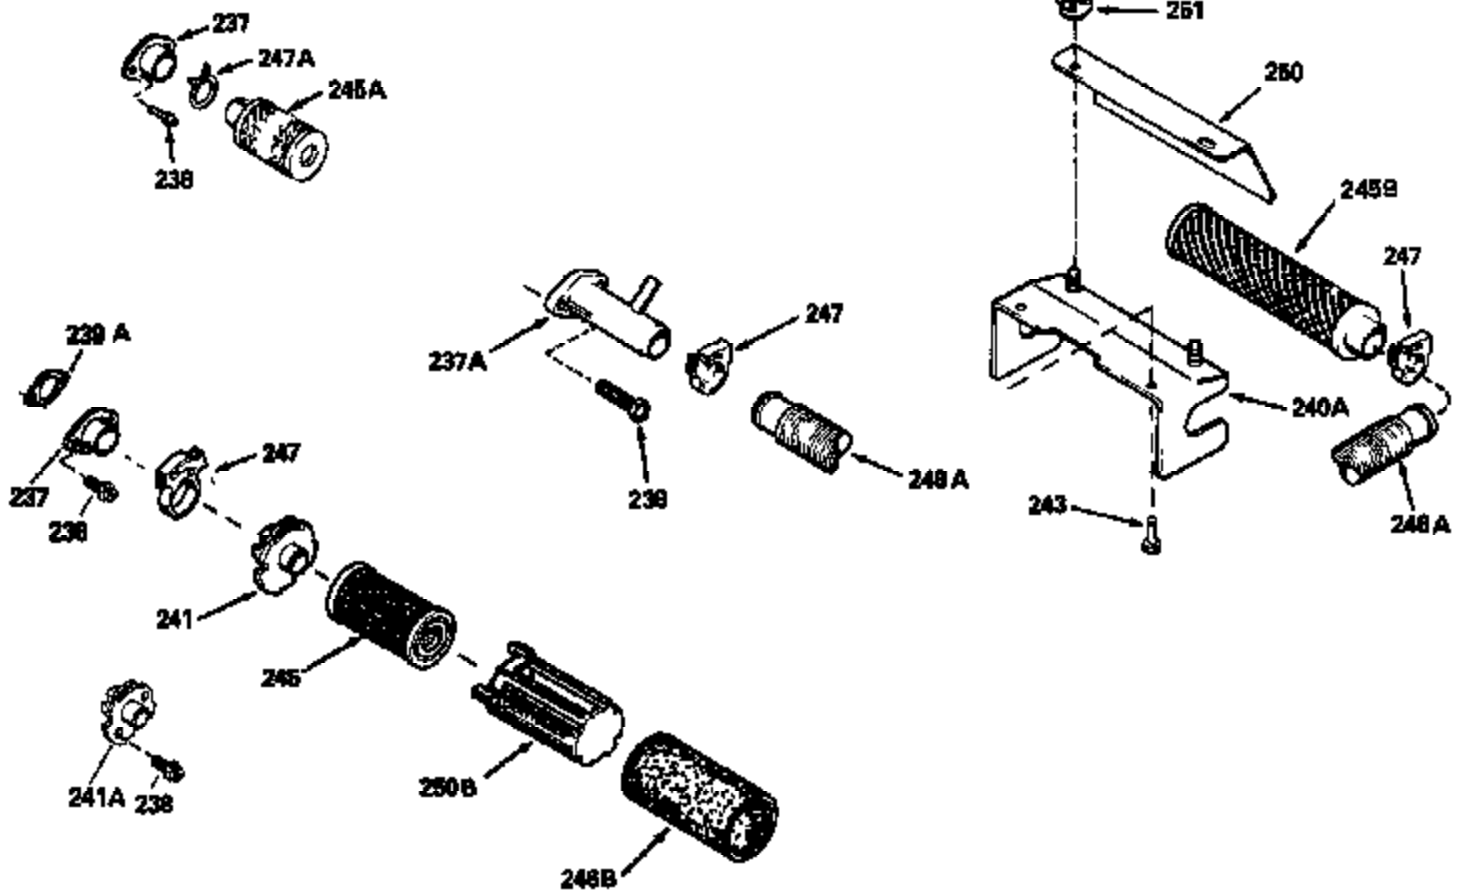

Ref #	Part Number	Qty	Description
19	31386		Spring, Governor
69	35261		* Gasket, Mounting flange
182	6201		Screw, 1/4-28 x 7/8"
185	31384A		Pipe, Intake (Incl. 224)
186	34337		Link, Governor spring
209	30200		Screw, 10-24 x 9/16"
223	650451		Screw, 1/4-20 x 1"
238	650806		Screw, 10-32 x 5/8"
246B	35435		Filter, Pre-Air (Use as required)