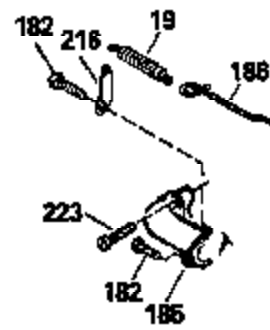

Ref #	Part Number	Qty	Description
19	31386		Spring, Governor
69	35261		* Gasket, Mounting flange
182	6201		Screw, 1/4-28 x 7/8"
185	31384A		Pipe, Intake (Incl. 224)
186	34337		Link, Governor spring
209	30200		Screw, 10-24 x 9/16"
223	650451		Screw, 1/4-20 x 1"
238	650806		Screw, 10-32 x 5/8"
246B	35435		Filter, Pre-Air (Use as required)