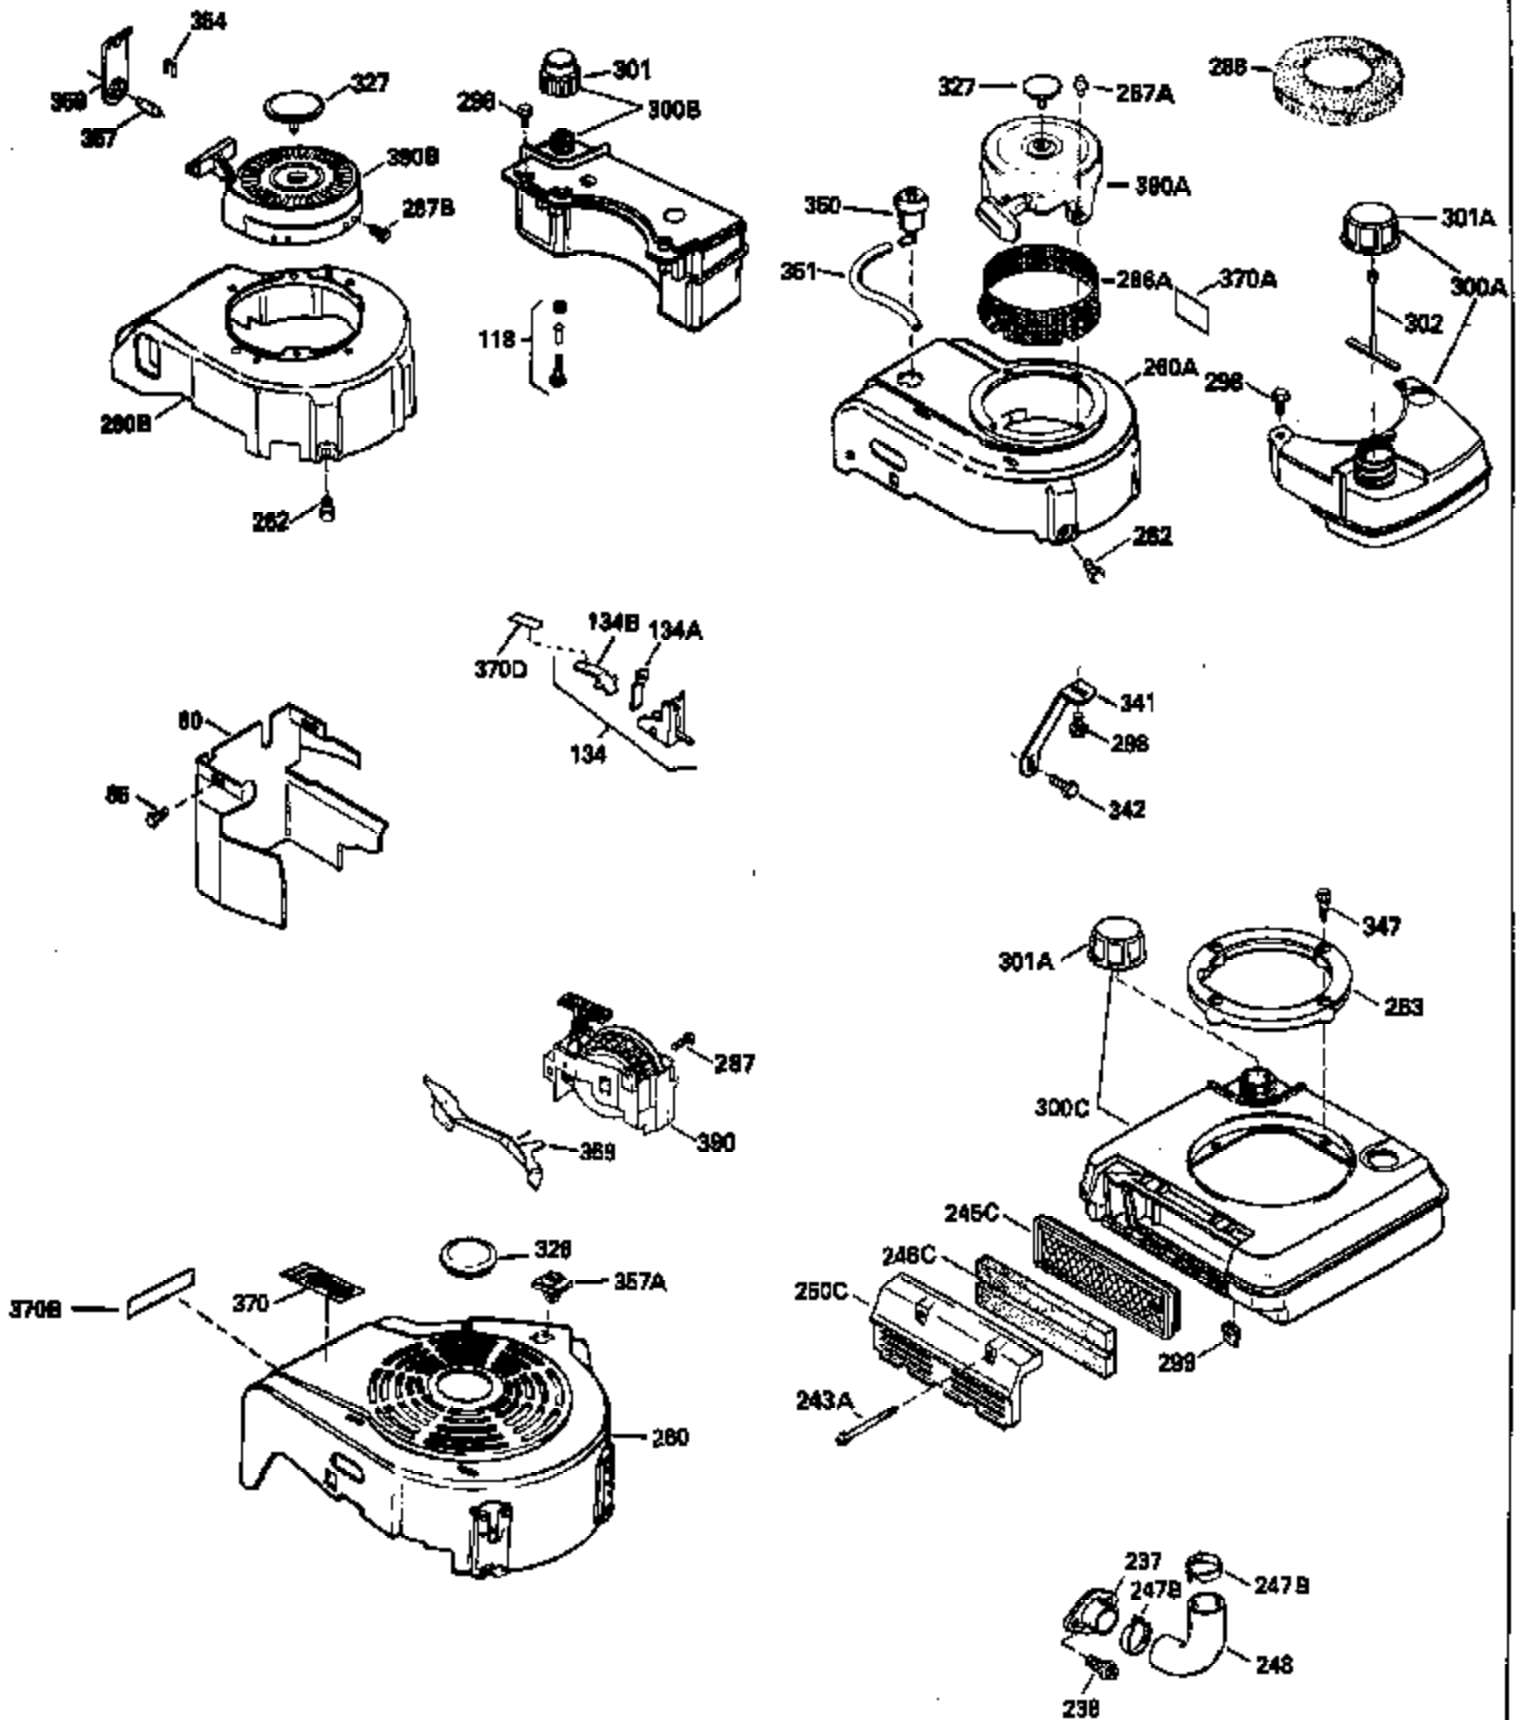

ILLUSTRATION SHOWS TYPICAL PARTS ONLY. ORDER BY PART NUMBER. PARTS NOT LISTED ARE SUPPLIED BY OEM.

Ref #	Part Number	Qty	Description
118	730194		Rope Guide Kit (Use as required with 34476 fuel tank)
238	650806		Screw, 10-32 x 5/8"
246C	35705		Filter, Pre-Air (Optional)
260A	34936		Housing, Blower
262	650831		Screw, 1/4-20 x 15/32"
286	35009		Screen, Starter cup
287A	650735		Screw, 10-24 x 3/8" (Use as required)
287A			Pop Rivet, (3/16" Dia.)(Purchase locally)
298	28763		Screw, 10-32 x 35/64"
300B	34476		Fuel Tank (Incl. 292 & 301)
301	33032		Fuel Cap
370A	34346		Decal, Instruction
370	550223		Decal, Name
390A	590420A		Rewind Starter (Refer to Division 5, Section C, page 25 or Fiche 8, Grid G-7 for breakdown)