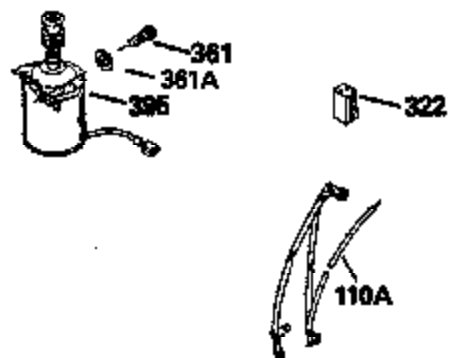

Ref #	Part Number	Qty	Description
210	27793		Clip, Conduit
211	28942		Screw, 10-32 x 3/8"
274	26754A		* Gasket, Exhaust (Use as required)
275D	34591		Muffler
276	33753		Plate, Lock
277A	30063		Screw, 1/4-20 x 1/2" (Use as required)
277	650795		Screw, 1/4-20 x 2-1/4"
370F	34387		Decal, Instruction (Optional)
415	730162		Muffler Adap.Kit(Incl.274,277A)(Use a s req.)
430	730574		Debris Screen Kit (Incl. 370F,431-433)(Opt.)
431	35596		Screen, Debris (Optional)
432	35597		Bracket, Debris screen (Optional)
433	650910		Screw, 8-32 x 1/4" (Optional)