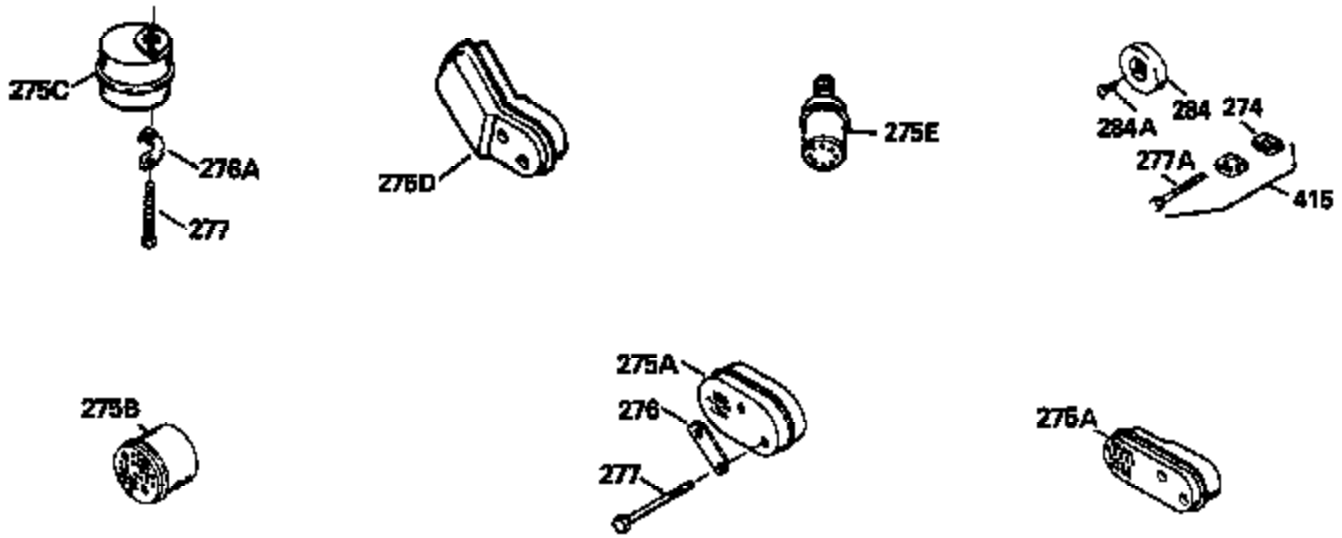

Ref #	Part Number	Qty	Description
210	27793		Clip, Conduit
211	28942		Screw, 10-32 x 3/8"
274	26754A		* Gasket, Exhaust (Use as required)
275D	34591		Muffler
276	33753		Plate, Lock
277A	30063		Screw, 1/4-20 x 1/2" (Use as required)
277	650795		Screw, 1/4-20 x 2-1/4"
370F	34387		Decal, Instruction (Optional)
415	730162		Muffler Adap.Kit(Incl.274,277A)(Use a s req.)
430	730574		Debris Screen Kit (Incl. 370F,431-433)(Opt.)
431	35596		Screen, Debris (Optional)
432	35597		Bracket, Debris screen (Optional)
433	650910		Screw, 8-32 x 1/4" (Optional)