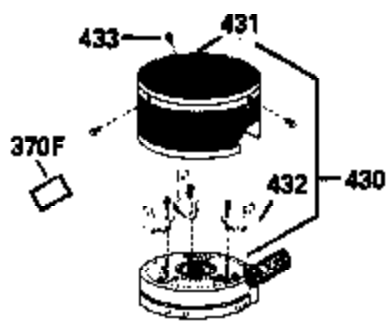

Ref #	Part Number	Qty	Description
210	27793		Clip, Conduit
211	28942		Screw, 10-32 x 3/8"
274	26754A		* Gasket, Exhaust (Use as required)
275D	34591		Muffler
276	33753		Plate, Lock
277A	30063		Screw, 1/4-20 x 1/2" (Use as required)
277	650795		Screw, 1/4-20 x 2-1/4"
370F	34387		Decal, Instruction (Optional)
415	730162		Muffler Adap.Kit(Incl.274,277A)(Use a s req.)
430	730574		Debris Screen Kit (Incl. 370F,431-433)(Opt.)
431	35596		Screen, Debris (Optional)
432	35597		Bracket, Debris screen (Optional)
433	650910		Screw, 8-32 x 1/4" (Optional)