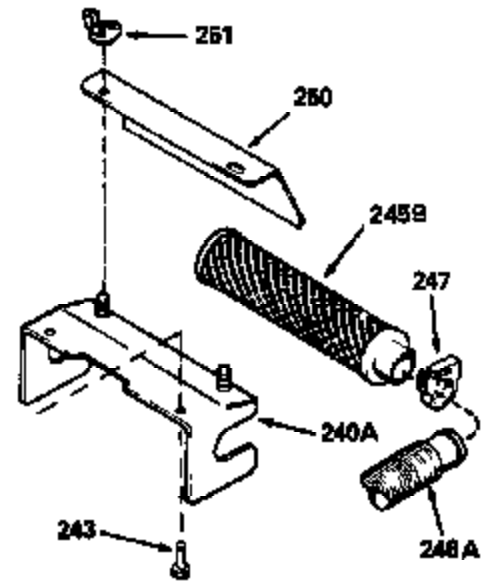

Ref #	Part Number	Qty	Description
19	31361		Spring, Extension
69	35261		* Gasket, Mounting flange
182	6201		Screw, 1/4-28 x 7/8"
185	31384A		Pipe, Intake (Incl. 224)
186	32653		Link, Governor spring
216	33086		Lever, Speed adjusting
223	650451		Screw, 1/4-20 x 1"
238	650806		Screw, 10-32 x 5/8"
246B	35435		Filter, Pre-Air (Use as required)