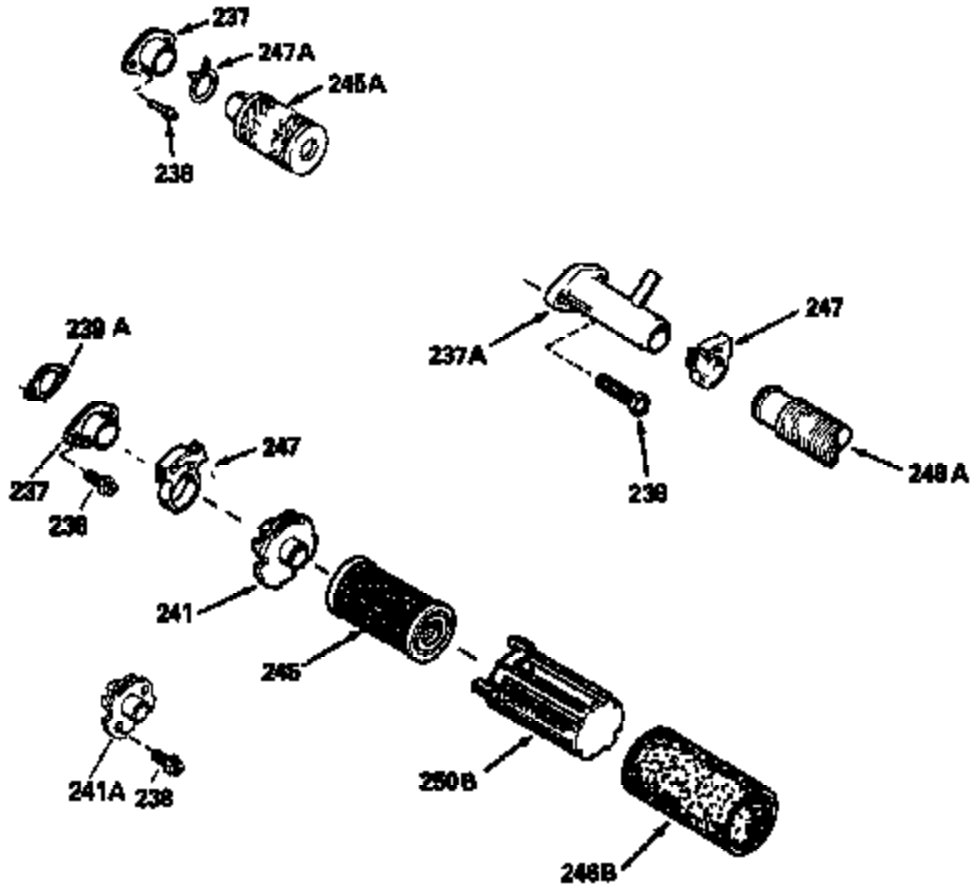

Ref #	Part Number	Qty	Description
19	31361		Spring, Extension
69	35261		* Gasket, Mounting flange
182	6201		Screw, 1/4-28 x 7/8"
185	31384A		Pipe, Intake (Incl. 224)
186	32653		Link, Governor spring
216	33086		Lever, Speed adjusting
223	650451		Screw, 1/4-20 x 1"
238	650806		Screw, 10-32 x 5/8"
246B	35435		Filter, Pre-Air (Use as required)