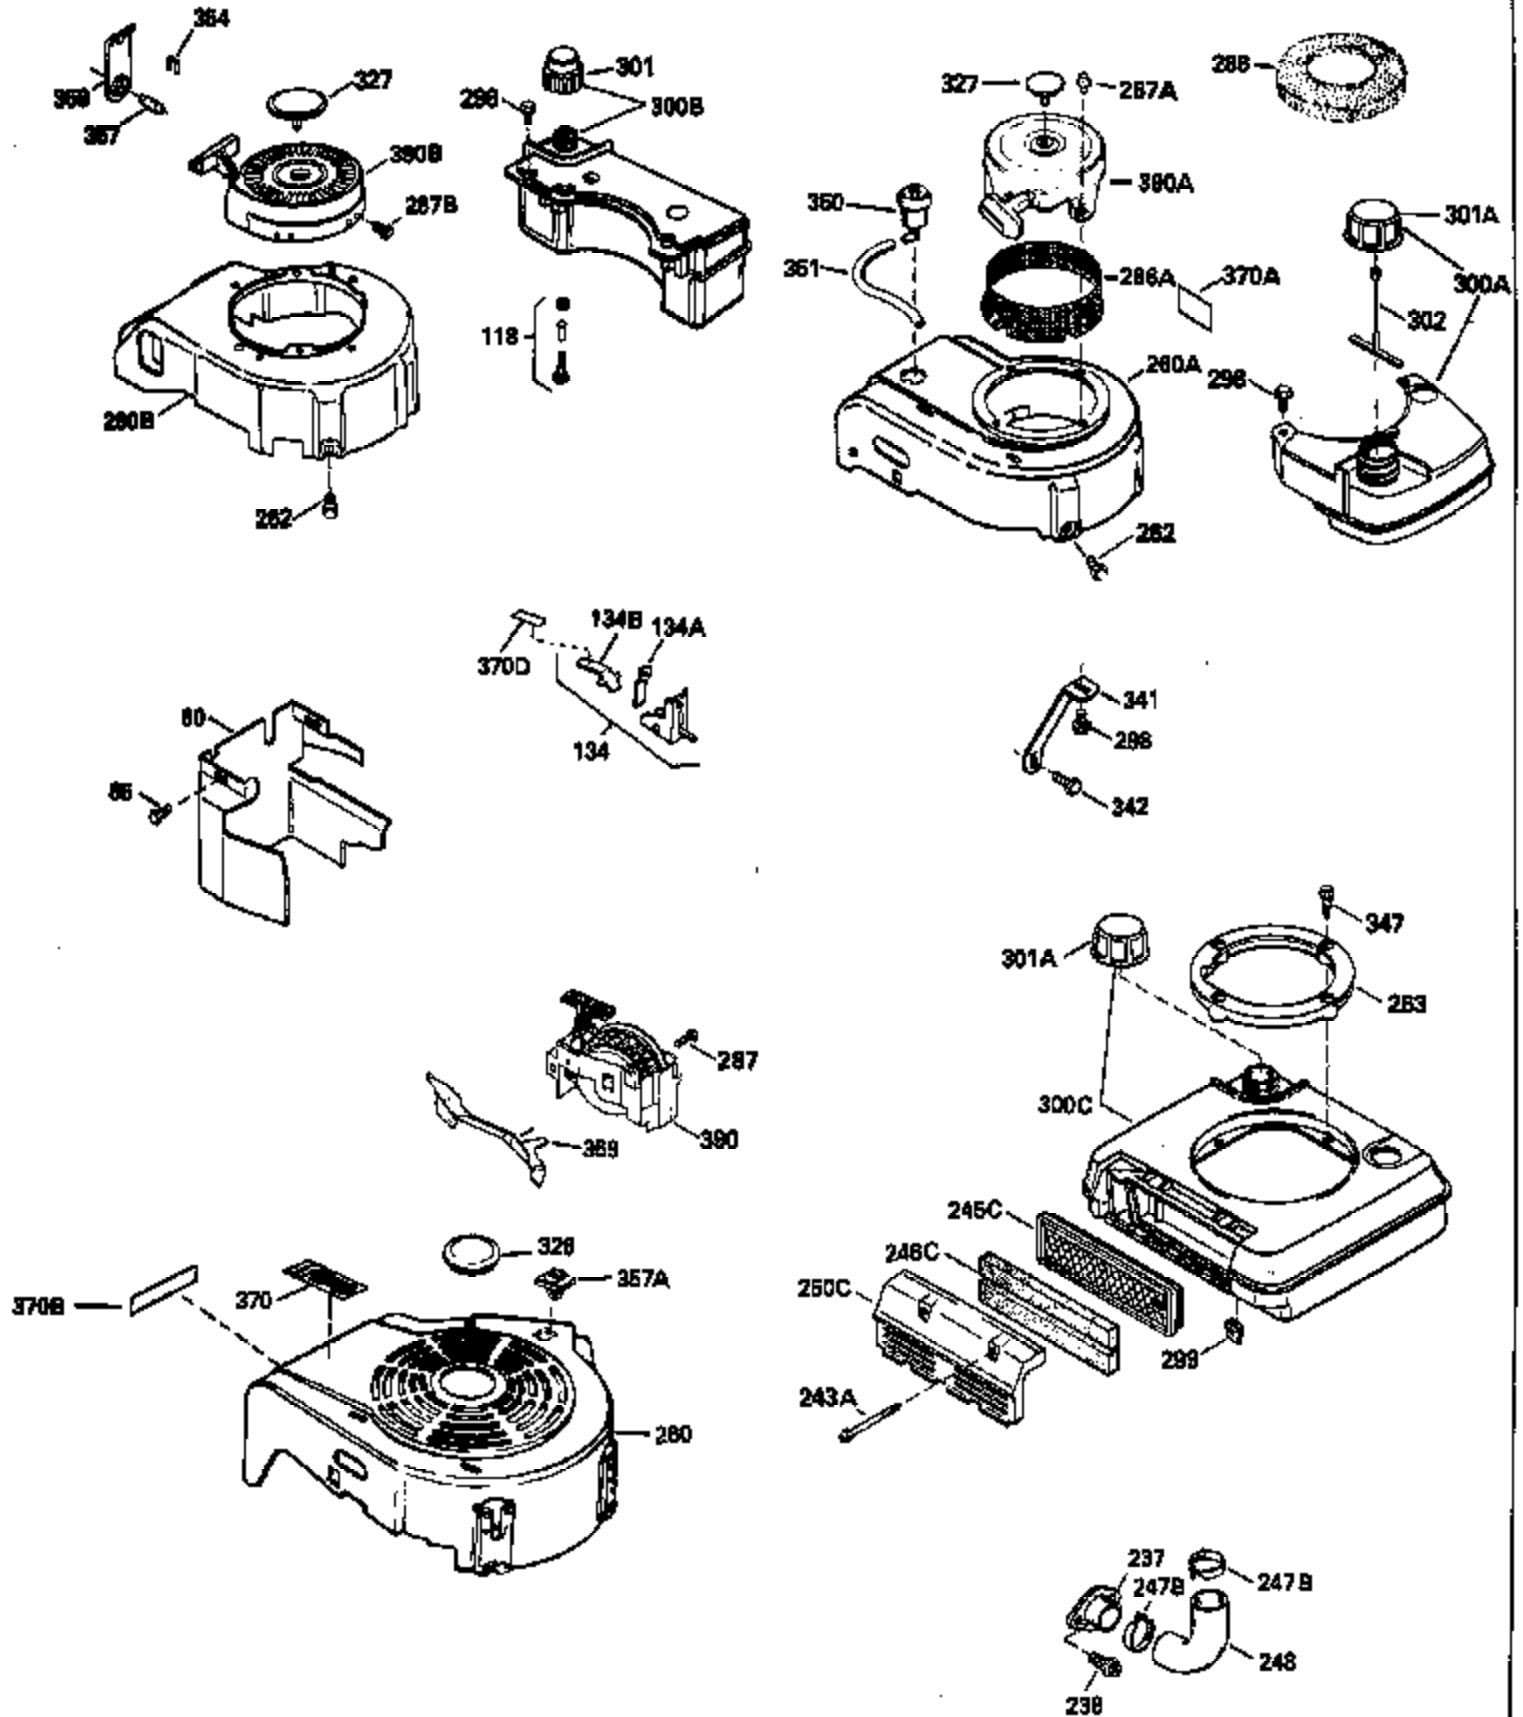

ILLUSTRATION SHOWS TYPICAL PARTS ONLY. ORDER BY PART NUMBER. PARTS NOT LISTED ARE SUPPLIED BY OEM.

Ref #	Part Number	Qty	Description
118	730194		Rope Guide Kit (Use as required with 34476 fuel tank)
246C	35705		Filter, Pre-Air (Optional)
260	35238		Housing, Blower
262	650831		Screw, 1/4-20 x 15/32"
287A	650735		Screw, 10-24 x 3/8" (Use as required)
287A			Pop Rivet, (3/16" Dia.)(Purchase locally)
301	33032		Fuel Cap
326	34113		Plug, Screen
370	35239		Decal, Instruction