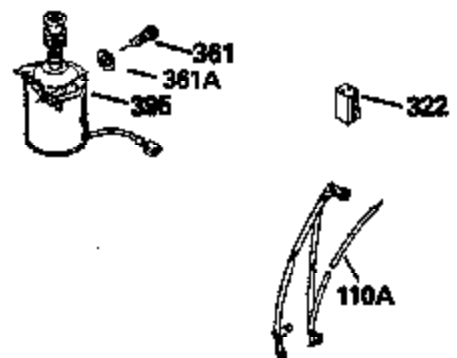

Ref #	Part Number	Qty	Description
110A	35119		Harness, Wire
190	35831		Lever, Brake
191	35015B		Bracket Assy., S.E. Brake (Incl. 195)
194	32309		Ring, Retaining
195	610973		Terminal Assy.
274	26754A		* Gasket, Exhaust (Use as required)
277	650795		Screw, 1/4-20 x 2-1/4"
277A	30063		Screw, 1/4-20 x 1/2" (Use as required)
361	650831		Screw, 1/4-20 x 15/32"
370F	34387		Decal, Instruction (Optional)
395	34934		Electric Starter Motor (12 Volt) (Refer to Division 5, Section D, page 18 or Fiche 8, Grid G-11 for breakdown)
415	730162		Muffler Adap.Kit(Incl.274,277A)(Use a s req.)
430	730574		Debris Screen Kit (Incl. 370F,431-433)(Opt.)
431	35596		Screen, Debris (Optional)
432	35597		Bracket, Debris screen (Optional)
433	650910		Screw, 8-32 x 1/4" (Optional)