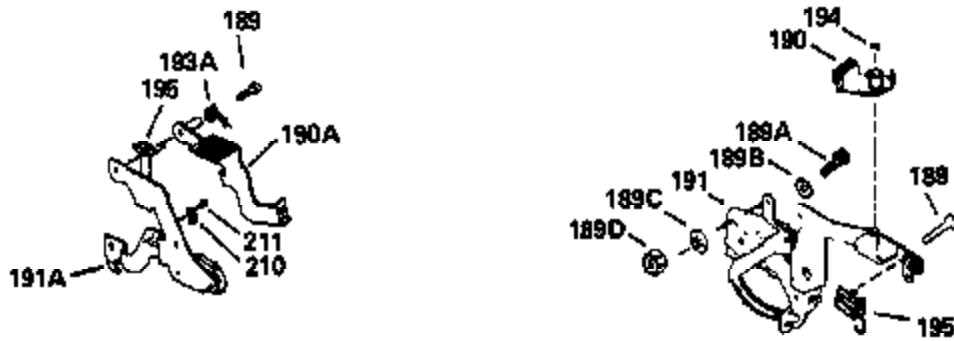

Ref #	Part Number	Qty	Description
110A	35119		Harness, Wire
190	35831		Lever, Brake
191	35015B		Bracket Assy., S.E. Brake (Incl. 195)
194	32309		Ring, Retaining
195	610973		Terminal Assy.
274	26754A		* Gasket, Exhaust (Use as required)
277	650795		Screw, 1/4-20 x 2-1/4"
277A	30063		Screw, 1/4-20 x 1/2" (Use as required)
361	650831		Screw, 1/4-20 x 15/32"
370F	34387		Decal, Instruction (Optional)
395	34934		Electric Starter Motor (12 Volt) (Refer to Division 5, Section D, page 18 or Fiche 8, Grid G-11 for breakdown)
415	730162		Muffler Adap.Kit(Incl.274,277A)(Use a s req.)
430	730574		Debris Screen Kit (Incl. 370F,431-433)(Opt.)
431	35596		Screen, Debris (Optional)
432	35597		Bracket, Debris screen (Optional)
433	650910		Screw, 8-32 x 1/4" (Optional)