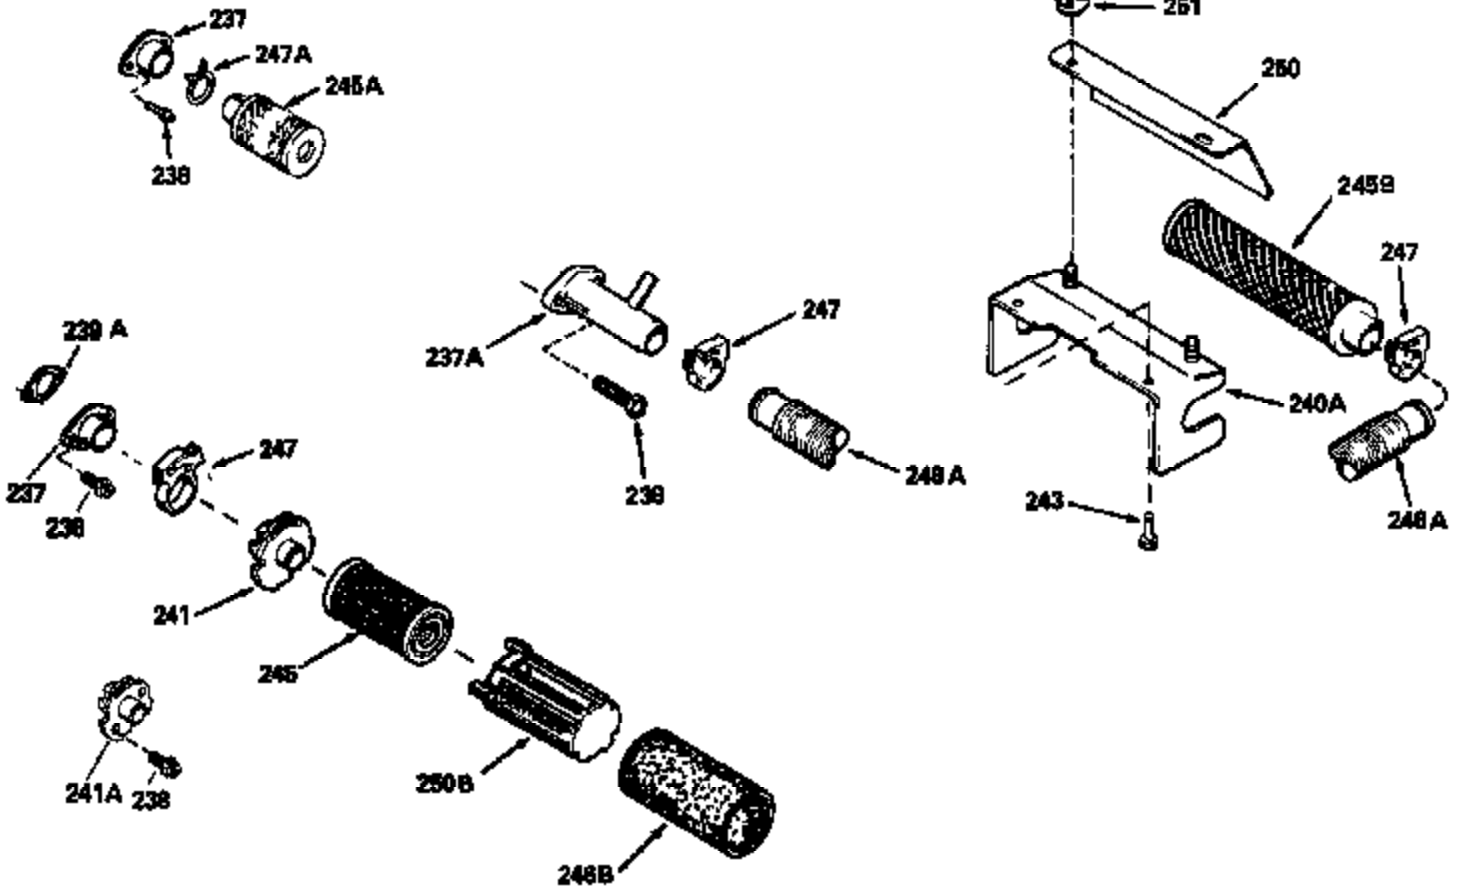

Ref #	Part Number	Qty	Description
19	31361		Spring, Extension
69	35261		* Gasket, Mounting flange
182	6201		Screw, 1/4-28 x 7/8"
185	31384A		Pipe, Intake (Incl. 224)
186	34337		Link, Governor spring
209	30200		Screw, 10-24 x 9/16"
223	650451		Screw, 1/4-20 x 1"
241	35067		Collar, Air cleaner (Black)
245	35066		Filter, Air cleaner
246B	35435		Filter, Pre-Air (Use as required)
247A	35068		Clamp, Air cleaner
250B	35065		Air Cleaner Cover Ass'y.