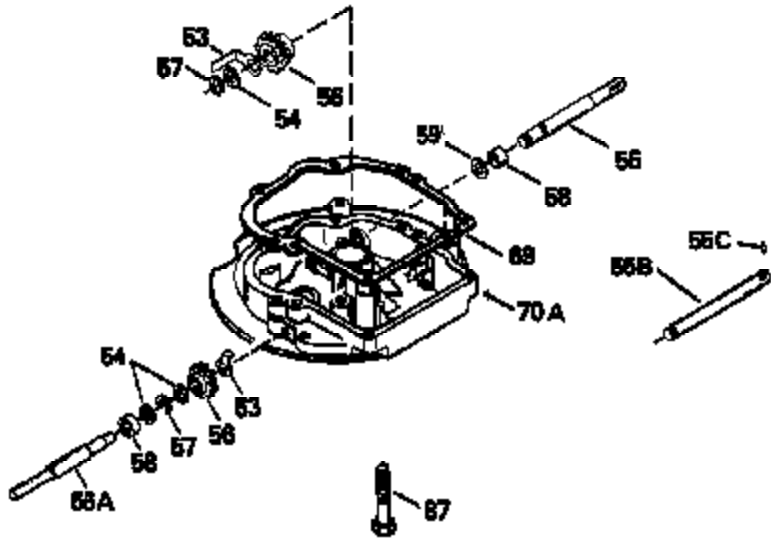

Ref #	Part Number	Qty	Description
19	31361		Spring, Extension
69	35261		* Gasket, Mounting flange
182	6201		Screw, 1/4-28 x 7/8"
185	31384A		Pipe, Intake (Incl. 224)
186	34337		Link, Governor spring
209	30200		Screw, 10-24 x 9/16"
223	650451		Screw, 1/4-20 x 1"
241	35067		Collar, Air cleaner (Black)
245	35066		Filter, Air cleaner
246B	35435		Filter, Pre-Air (Use as required)
247A	35068		Clamp, Air cleaner
250B	35065		Air Cleaner Cover Ass'y.