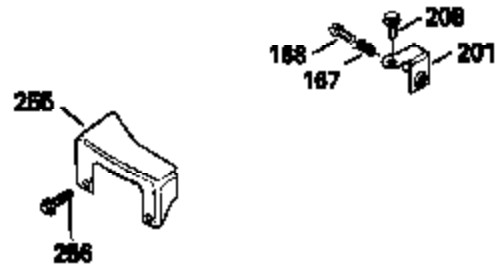

Ref #	Part Number	Qty	Description
19	31361		Spring, Extension
69	35261		* Gasket, Mounting flange
182	6201		Screw, 1/4-28 x 7/8"
185	31384A		Pipe, Intake (Incl. 224)
186	34337		Link, Governor spring
209	30200		Screw, 10-24 x 9/16"
223	650451		Screw, 1/4-20 x 1"
241	35067		Collar, Air cleaner (Black)
245	35066		Filter, Air cleaner
246B	35435		Filter, Pre-Air (Use as required)
247A	35068		Clamp, Air cleaner
250B	35065		Air Cleaner Cover Ass'y.