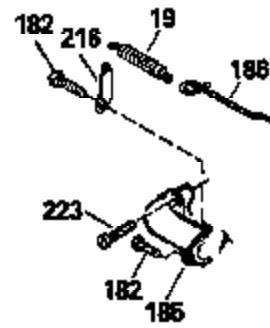

Ref #	Part Number	Qty	Description
19	31361		Spring, Extension
69	35261		* Gasket, Mounting flange
182	6201		Screw, 1/4-28 x 7/8"
185	31384A		Pipe, Intake (Incl. 224)
186	34337		Link, Governor spring
209	30200		Screw, 10-24 x 9/16"
223	650451		Screw, 1/4-20 x 1"
241	35067		Collar, Air cleaner (Black)
245	35066		Filter, Air cleaner
246B	35435		Filter, Pre-Air (Use as required)
247A	35068		Clamp, Air cleaner
250B	35065		Air Cleaner Cover Ass'y.