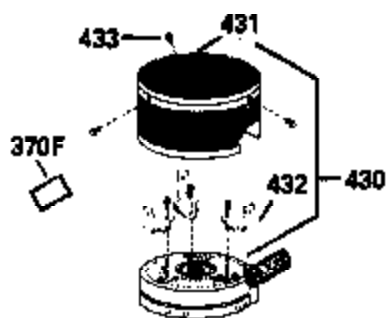

Ref #	Part Number	Qty	Description
110A	35119		Harness, Wire
190	35831		Lever, Brake
191	35015B		Bracket Assy., S.E. Brake (Incl. 195)
194	32309		Ring, Retaining
195	610973		Terminal Assy.
274	26754A		* Gasket, Exhaust (Use as required)
277	650795		Screw, 1/4-20 x 2-1/4"
277A	30063		Screw, 1/4-20 x 1/2" (Use as required)
361	650831		Screw, 1/4-20 x 15/32"
370F	34387		Decal, Instruction (Optional)
395	34934		Electric Starter Motor (12 Volt) (Refer to Division 5, Section D, page 18 or Fiche 8, Grid G-11 for breakdown)
415	730162		Muffler Adap.Kit(Incl.274,277A)(Use a s req.)
430	730574		Debris Screen Kit (Incl. 370F,431-433)(Opt.)
431	35596		Screen, Debris (Optional)
432	35597		Bracket, Debris screen (Optional)
433	650910		Screw, 8-32 x 1/4" (Optional)