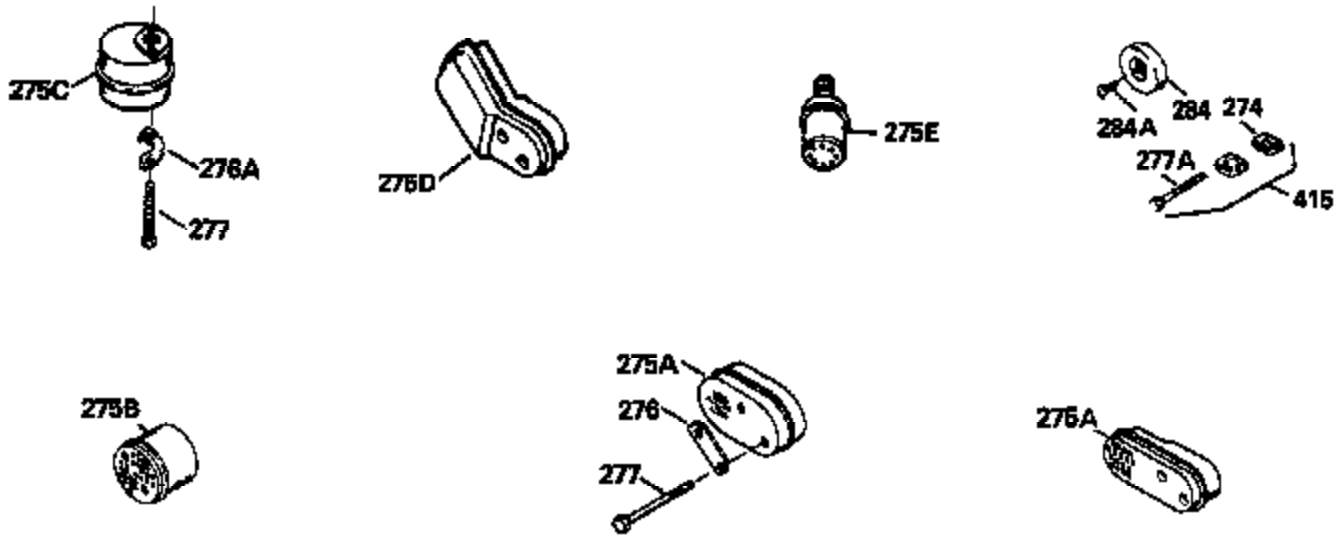

Ref #	Part Number	Qty	Description
110A	35119		Harness, Wire
190	35831		Lever, Brake
191	35015B		Bracket Assy., S.E. Brake (Incl. 195)
194	32309		Ring, Retaining
195	610973		Terminal Assy.
274	26754A		* Gasket, Exhaust (Use as required)
277	650795		Screw, 1/4-20 x 2-1/4"
277A	30063		Screw, 1/4-20 x 1/2" (Use as required)
361	650831		Screw, 1/4-20 x 15/32"
370F	34387		Decal, Instruction (Optional)
395	34934		Electric Starter Motor (12 Volt) (Refer to Division 5, Section D, page 18 or Fiche 8, Grid G-11 for breakdown)
415	730162		Muffler Adap.Kit(Incl.274,277A)(Use a s req.)
430	730574		Debris Screen Kit (Incl. 370F,431-433)(Opt.)
431	35596		Screen, Debris (Optional)
432	35597		Bracket, Debris screen (Optional)
433	650910		Screw, 8-32 x 1/4" (Optional)