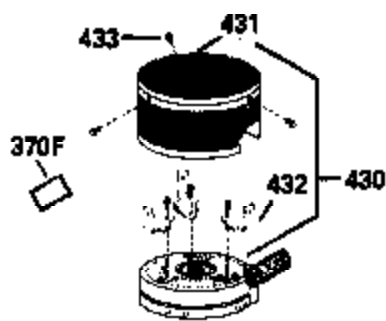

Ref #	Part Number	Qty	Description
189	650839		Screw, 1/4-20 x 3/8"
190	35831		Lever, Brake
191	35041A		Bracket Assy., S.E. Brake (Incl. 195)
194	32309		Ring, Retaining
195	610973		Terminal Assy.
210	27793		Clip, Conduit
211	28942		Screw, 10-32 x 3/8"
274	26754A		* Gasket, Exhaust (Use as required)
275A	391019		Muffler
277	650795		Screw, 1/4-20 x 2-1/4"
277A	30063		Screw, 1/4-20 x 1/2" (Use as required)
370F	34387		Decal, Instruction (Optional)
415	730162		Muffler Adap.Kit(Incl.274,277A)(Use a s req.)
430	730574		Debris Screen Kit (Incl. 370F,431-433)(Opt.)
431	35596		Screen, Debris (Optional)
432	35597		Bracket, Debris screen (Optional)
433	650910		Screw, 8-32 x 1/4" (Optional)