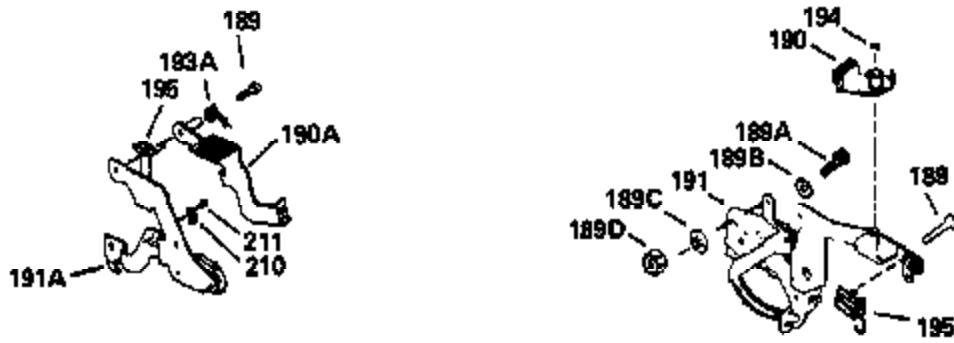

Ref #	Part Number	Qty	Description
189	650839		Screw, 1/4-20 x 3/8"
190	35831		Lever, Brake
191	35041A		Bracket Assy., S.E. Brake (Incl. 195)
194	32309		Ring, Retaining
195	610973		Terminal Assy.
210	27793		Clip, Conduit
211	28942		Screw, 10-32 x 3/8"
274	26754A		* Gasket, Exhaust (Use as required)
275A	391019		Muffler
277	650795		Screw, 1/4-20 x 2-1/4"
277A	30063		Screw, 1/4-20 x 1/2" (Use as required)
370F	34387		Decal, Instruction (Optional)
415	730162		Muffler Adap.Kit(Incl.274,277A)(Use a s req.)
430	730574		Debris Screen Kit (Incl. 370F,431-433)(Opt.)
431	35596		Screen, Debris (Optional)
432	35597		Bracket, Debris screen (Optional)
433	650910		Screw, 8-32 x 1/4" (Optional)