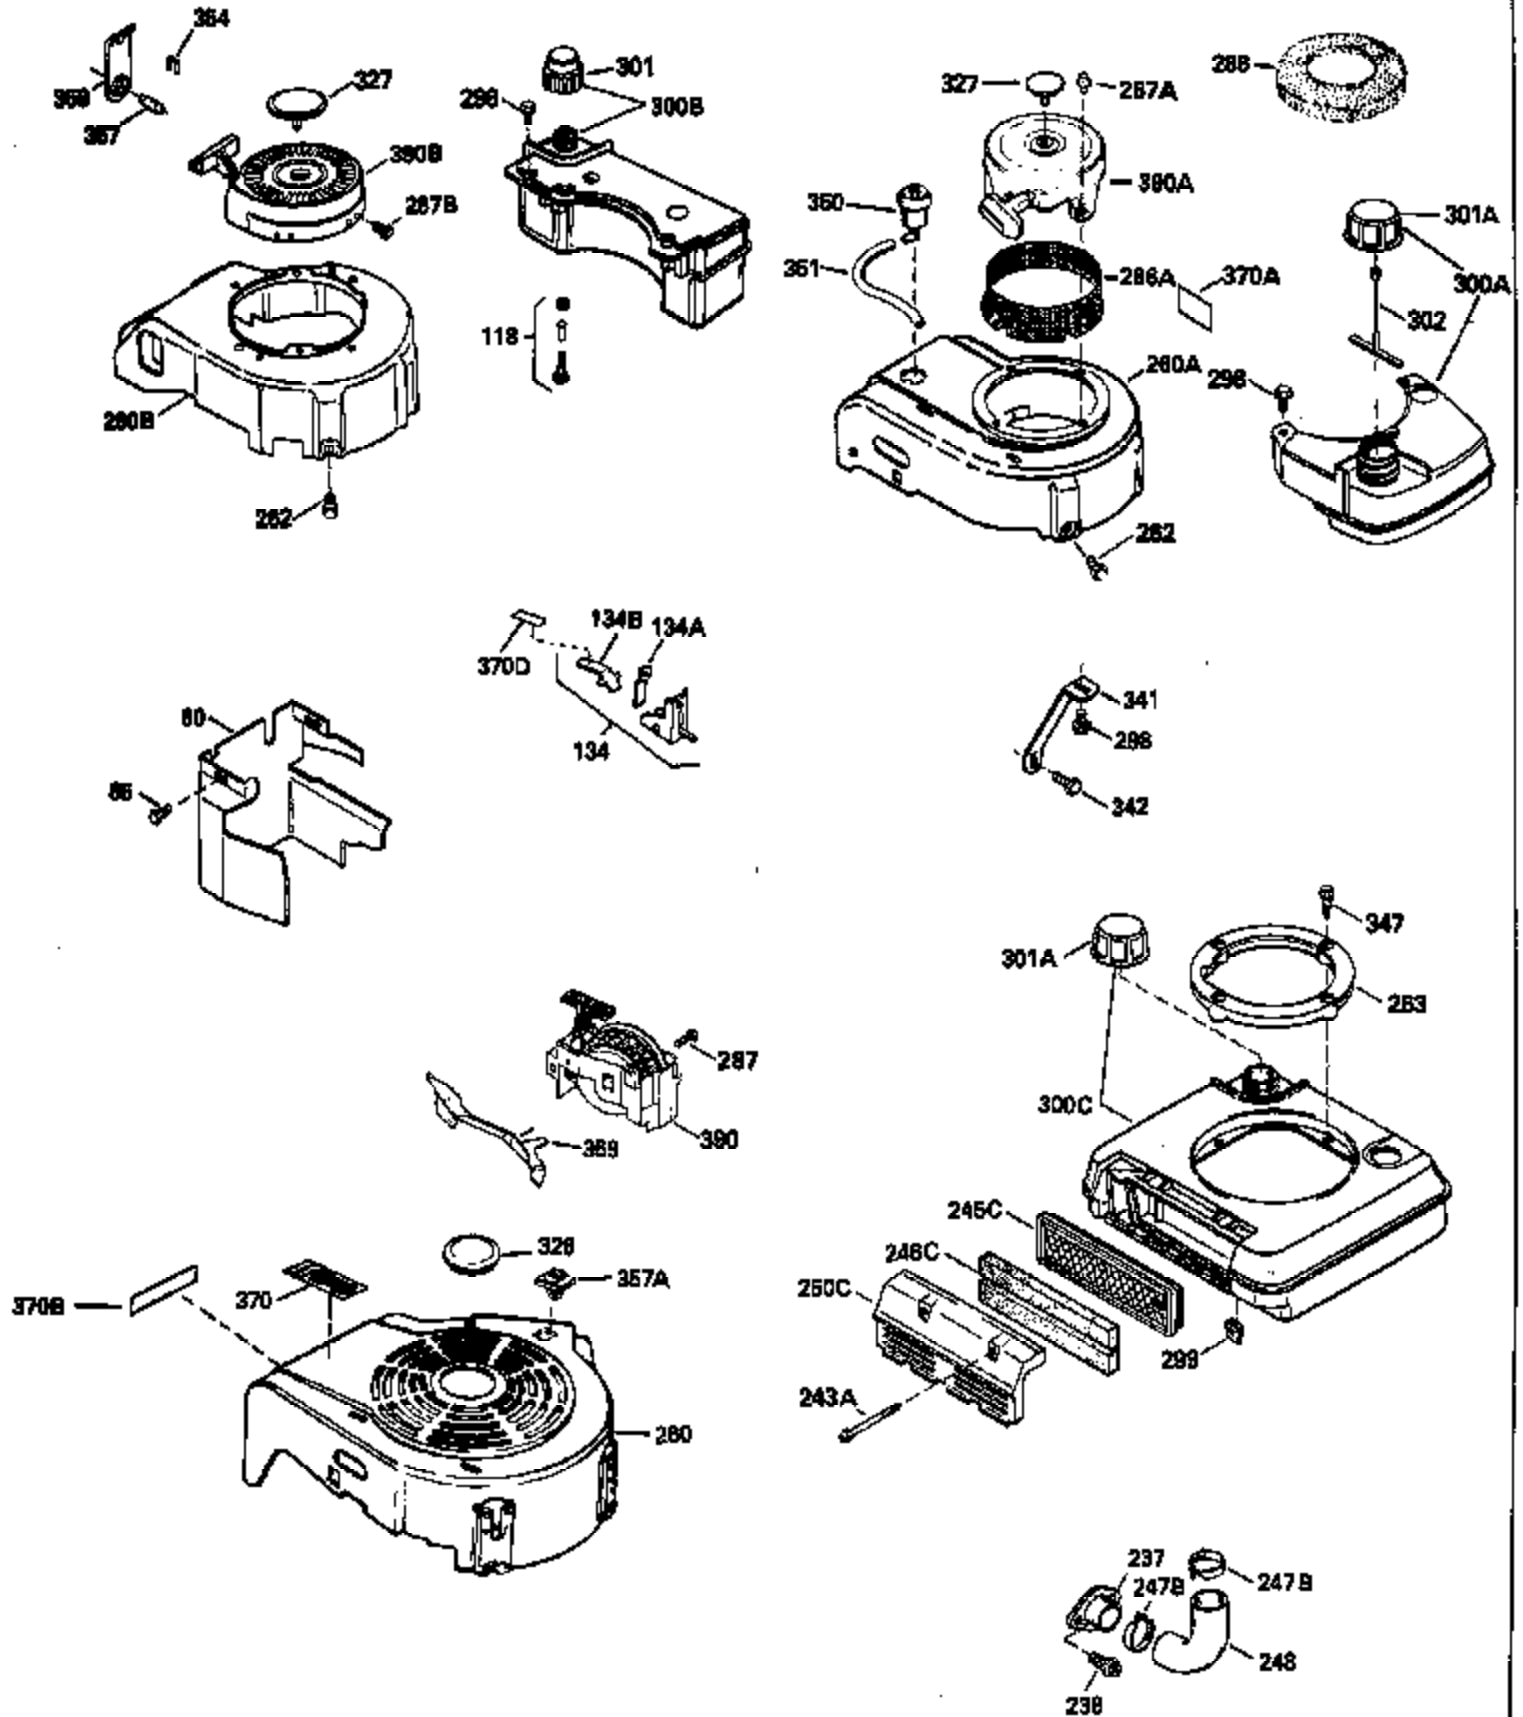

ILLUSTRATION SHOWS TYPICAL PARTS ONLY. ORDER BY PART NUMBER. PARTS NOT LISTED ARE SUPPLIED BY OEM.

Ref #	Part Number	Qty	Description
118	730194		Rope Guide Kit (Use as required with 34476 fuel tank)
238	650806		Screw, 10-32 x 5/8"
246C	35705		Filter, Pre-Air (Optional)
260A	34936		Housing, Blower
262	650831		Screw, 1/4-20 x 15/32"
286	35009		Screen, Starter cup
287A	650735		Screw, 10-24 x 3/8" (Use as required)
287A			Pop Rivet, (3/16" Dia.)(Purchase locally)
298	28763		Screw, 10-32 x 35/64"
300B	34476		Fuel Tank (Incl. 292 & 301)
301	33032		Fuel Cap
370A	34346		Decal, Instruction
390A	590420A		Rewind Starter (Refer to Division 5, Section C, page 25 or Fiche 8, Grid G-7 for breakdown)