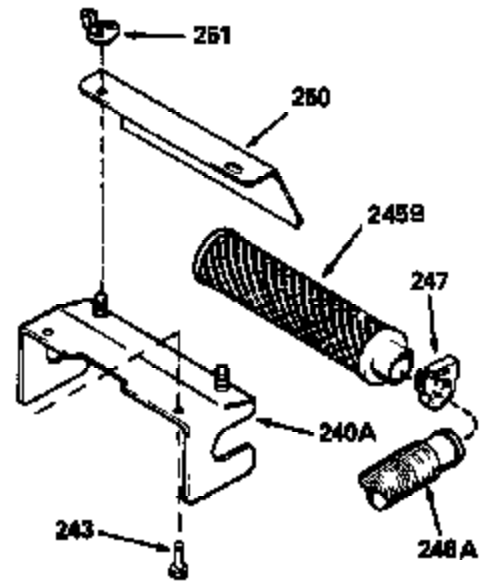

ILLUSTRATION SHOWS TYPICAL PARTS ONLY. ORDER BY PART NUMBER. PARTS NOT LISTED ARE SUPPLIED BY OEM.

Ref #	Part Number	Qty	Description
118	730194		Rope Guide Kit (Use as required with 34476 fuel tank)
238	650806		Screw, 10-32 x 5/8"
246C	35705		Filter, Pre-Air (Optional)
260A	35491		Housing, Blower
262	650831		Screw, 1/4-20 x 15/32"
286	35009		Screen, Starter cup
287A	650735		Screw, 10-24 x 3/8" (Use as required)
287A			Pop Rivet, (3/16" Dia.)(Purchase locally)
287B	650884		Screw, 8-32 x 1/2"
301	33032		Fuel Cap
327	35932		Plug, Starter
370	550223		Decal, Name
370A	34346		Decal, Instruction
390B	590621		Rewind Starter (Refer to Division 5, Section C, page 34 or Fiche 8, Grid G-9 for breakdown)

Ref #	Part Number	Qty	Description
189	650839		Screw, 1/4-20 x 3/8"
190	35831		Lever, Brake
191	35041A		Bracket Assy., S.E. Brake (Incl. 195)
194	32309		Ring, Retaining
195	610973		Terminal Assy.
210	27793		Clip, Conduit
211	28942		Screw, 10-32 x 3/8"
274	26754A		* Gasket, Exhaust (Use as required)
277	650795		Screw, 1/4-20 x 2-1/4"
277A	30063		Screw, 1/4-20 x 1/2" (Use as required )
370F	34387		Decal, Instruction (Optional)
415	730162		Muffler Adap.Kit(Incl.274,277A)(Use a s req.)
430	730574		Debris Screen Kit (Incl. 370F,431-433 )(Opt.)
431	35596		Screen, Debris (Optional)
432	35597		Bracket, Debris screen (Optional)
433	650910		Screw, 8-32 x 1/4" (Optional)

Ref #	Part Number	Qty	Description
19	31361		Spring, Extension
69	35261		* Gasket, Mounting flange
182	6201		Screw, 1/4-28 x 7/8"
185	31384A		Pipe, Intake (Incl. 224)
186	34337		Link, Governor spring
209	30200		Screw, 10-24 x 9/16"
223	650451		Screw, 1/4-20 x 1"
238	650806		Screw, 10-32 x 5/8"
246B	35435		Filter, Pre-Air (Use as required)