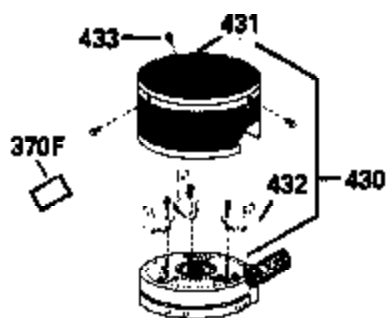

Ref #	Part Number	Qty	Description
189	650839		Screw, 1/4-20 x 3/8"
190	35831		Lever, Brake
191	35041A		Bracket Assy., S.E. Brake (Incl. 195)
194	32309		Ring, Retaining
195	610973		Terminal Assy.
210	27793		Clip, Conduit
211	28942		Screw, 10-32 x 3/8"
274	26754A		* Gasket, Exhaust (Use as required)
275B	35708		Muffler (Incl. 277)
277	650795		Screw, 1/4-20 x 2-1/4"
277A	30063		Screw, 1/4-20 x 1/2" (Use as required)
370F	34387		Decal, Instruction (Optional)
415	730162		Muffler Adap.Kit(Incl.274,277A)(Use a s req.)
430	730574		Debris Screen Kit (Incl. 370F,431-433)(Opt.)
431	35596		Screen, Debris (Optional)
432	35597		Bracket, Debris screen (Optional)
433	650910		Screw, 8-32 x 1/4" (Optional)