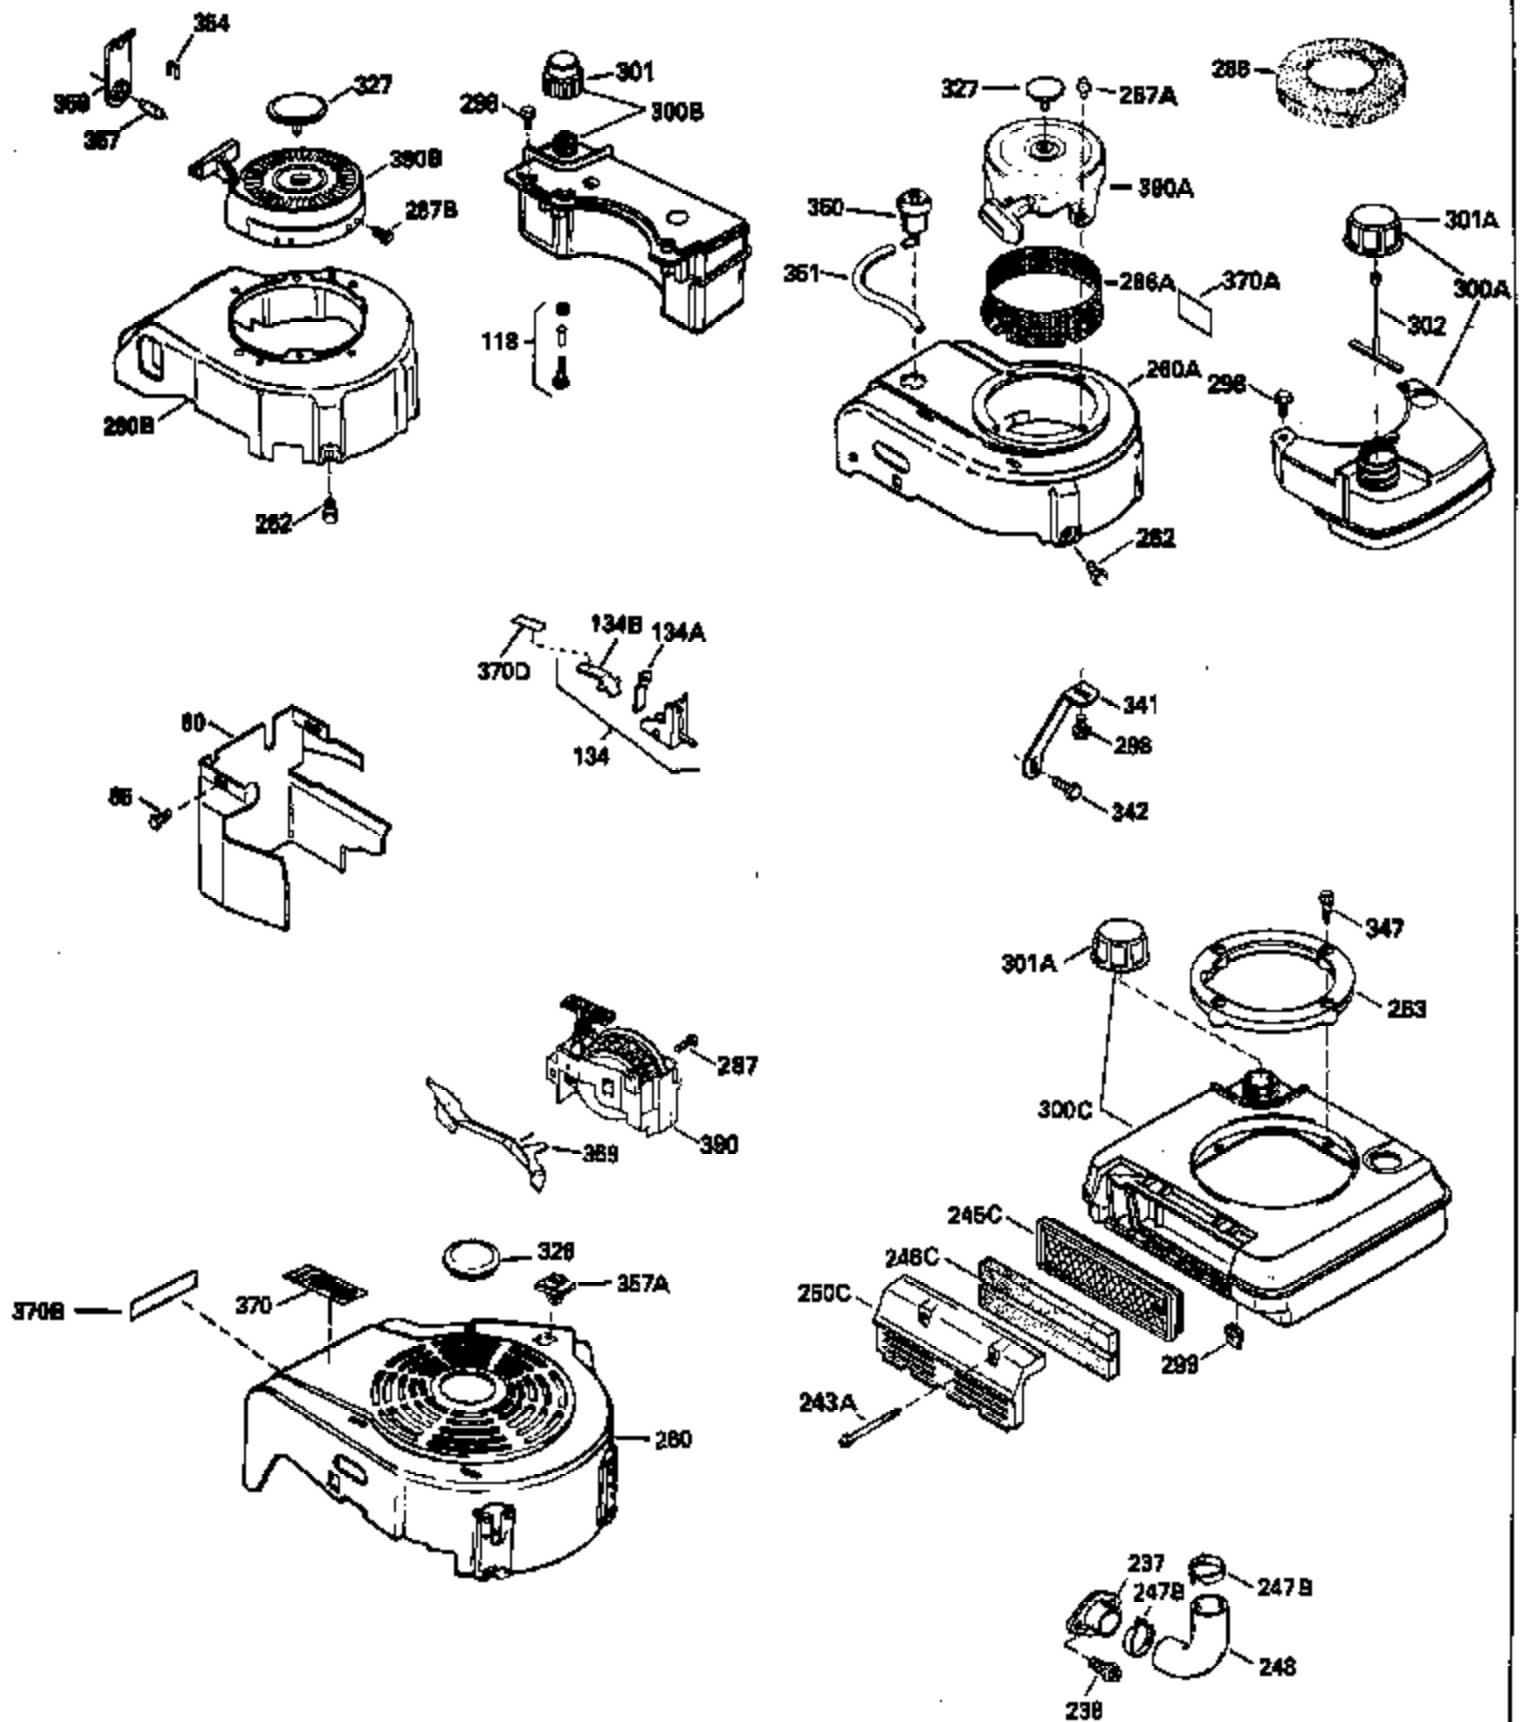

ILLUSTRATION SHOWS TYPICAL PARTS ONLY. ORDER BY PART NUMBER. PARTS NOT LISTED ARE SUPPLIED BY OEM.

Ref #	Part Number	Qty	Description
118	730194		Rope Guide Kit (Use as required with 34476 fuel tank)
246C	35705		Filter, Pre-Air (Optional)
260A	34447		Housing, Blower
262	650831		Screw, 1/4-20 x 15/32"
286	35009		Screen, Starter cup
287A	650735		Screw, 10-24 x 3/8" (Use as required)
287A			Pop Rivet, (3/16" Dia.)(Purchase locally)
301	33032		Fuel Cap
370	34993		Decal, Instruction
390A	590420A		Rewind Starter (Refer to Division 5, Section C, page 25 or Fiche 8, Grid G-7 for breakdown)