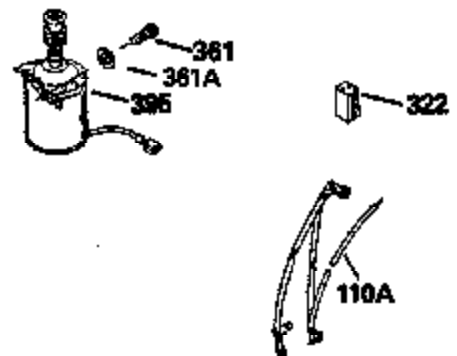

Ref #	Part Number	Qty	Description
190	35831		Lever, Brake
191	35015B		Bracket Assy., S.E. Brake (Incl. 195)
194	32309		Ring, Retaining
195	610973		Terminal Assy.
274	26754A		* Gasket, Exhaust (Use as required)
277A	30063		Screw, 1/4-20 x 1/2" (Use as required)
277	650795		Screw, 1/4-20 x 2-1/4"
370F	34387		Decal, Instruction (Optional)
415	730162		Muffler Adap.Kit(Incl.274,277A)(Use a s req.)
430	730574		Debris Screen Kit (Incl. 370F,431-433)(Opt.)
431	35596		Screen, Debris (Optional)
432	35597		Bracket, Debris screen (Optional)
433	650910		Screw, 8-32 x 1/4" (Optional)