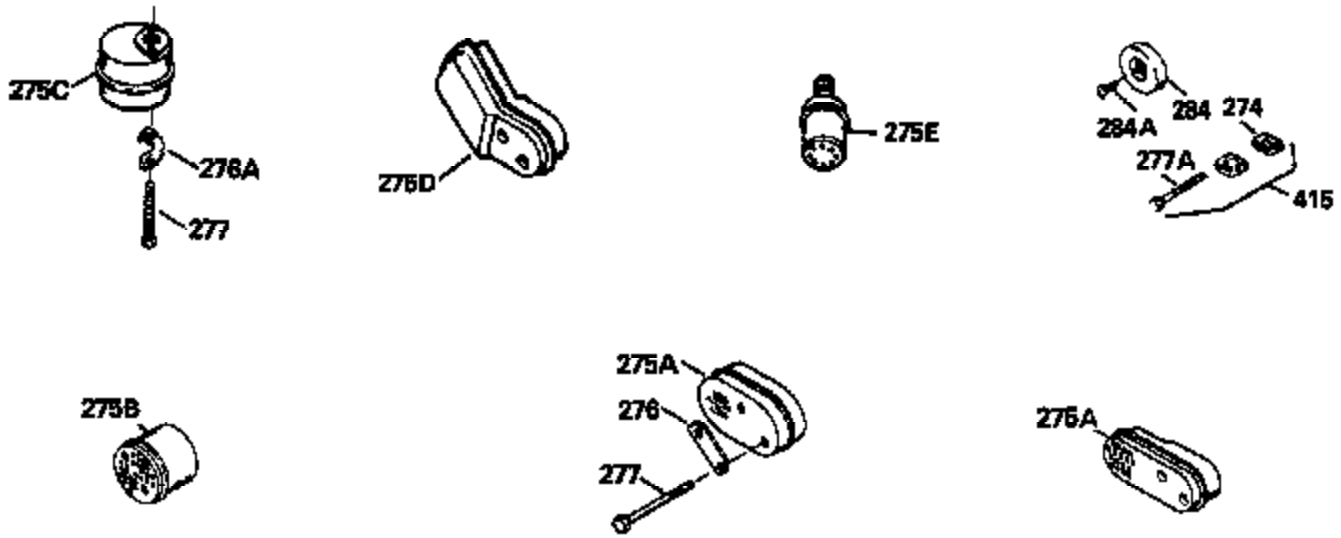

Ref #	Part Number	Qty	Description
190	35831		Lever, Brake
191	35015B		Bracket Assy., S.E. Brake (Incl. 195)
194	32309		Ring, Retaining
195	610973		Terminal Assy.
274	26754A		* Gasket, Exhaust (Use as required)
277A	30063		Screw, 1/4-20 x 1/2" (Use as required)
277	650795		Screw, 1/4-20 x 2-1/4"
370F	34387		Decal, Instruction (Optional)
415	730162		Muffler Adap.Kit(Incl.274,277A)(Use a s req.)
430	730574		Debris Screen Kit (Incl. 370F,431-433)(Opt.)
431	35596		Screen, Debris (Optional)
432	35597		Bracket, Debris screen (Optional)
433	650910		Screw, 8-32 x 1/4" (Optional)