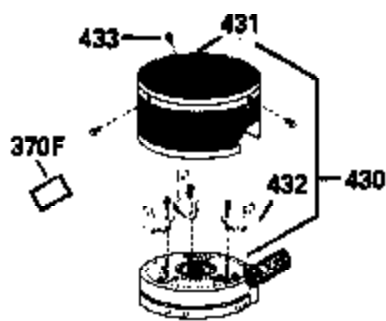

Ref #	Part Number	Qty	Description
190	35831		Lever, Brake
191	35015B		Bracket Assy., S.E. Brake (Incl. 195)
194	32309		Ring, Retaining
195	610973		Terminal Assy.
274	26754A		* Gasket, Exhaust (Use as required)
277A	30063		Screw, 1/4-20 x 1/2" (Use as required)
277	650795		Screw, 1/4-20 x 2-1/4"
370F	34387		Decal, Instruction (Optional)
415	730162		Muffler Adap.Kit(Incl.274,277A)(Use a s req.)
430	730574		Debris Screen Kit (Incl. 370F,431-433)(Opt.)
431	35596		Screen, Debris (Optional)
432	35597		Bracket, Debris screen (Optional)
433	650910		Screw, 8-32 x 1/4" (Optional)