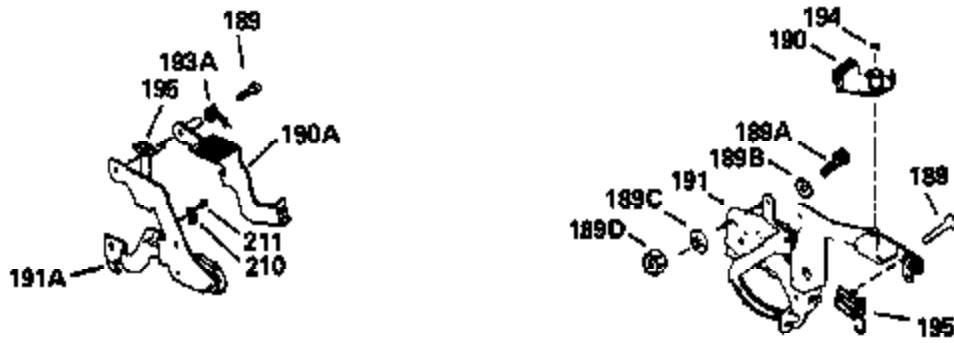

Ref #	Part Number	Qty	Description
190	35831		Lever, Brake
191	35015B		Bracket Assy., S.E. Brake (Incl. 195)
194	32309		Ring, Retaining
195	610973		Terminal Assy.
274	26754A		* Gasket, Exhaust (Use as required)
277A	30063		Screw, 1/4-20 x 1/2" (Use as required)
277	650795		Screw, 1/4-20 x 2-1/4"
370F	34387		Decal, Instruction (Optional)
415	730162		Muffler Adap.Kit(Incl.274,277A)(Use a s req.)
430	730574		Debris Screen Kit (Incl. 370F,431-433)(Opt.)
431	35596		Screen, Debris (Optional)
432	35597		Bracket, Debris screen (Optional)
433	650910		Screw, 8-32 x 1/4" (Optional)