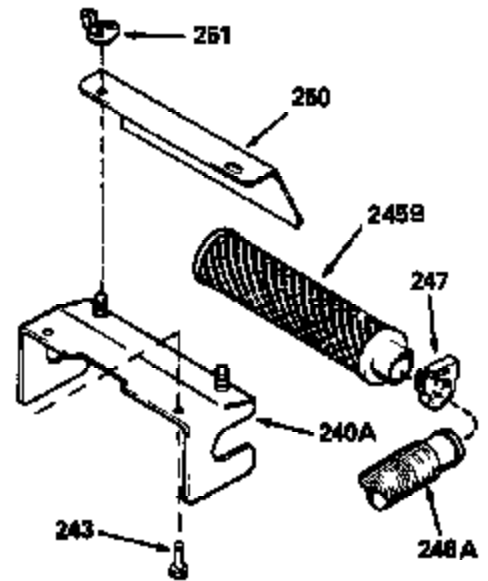

Ref #	Part Number	Qty	Description
19	31361		Spring, Extension
69	35261		* Gasket, Mounting flange
182	6201		Screw, 1/4-28 x 7/8"
185	31384A		Pipe, Intake (Incl. 224)
186	32653		Link, Governor spring
216	33086		Lever, Speed adjusting
223	650451		Screw, 1/4-20 x 1"
238	650806		Screw, 10-32 x 5/8"
246B	35435		Filter, Pre-Air (Use as required)