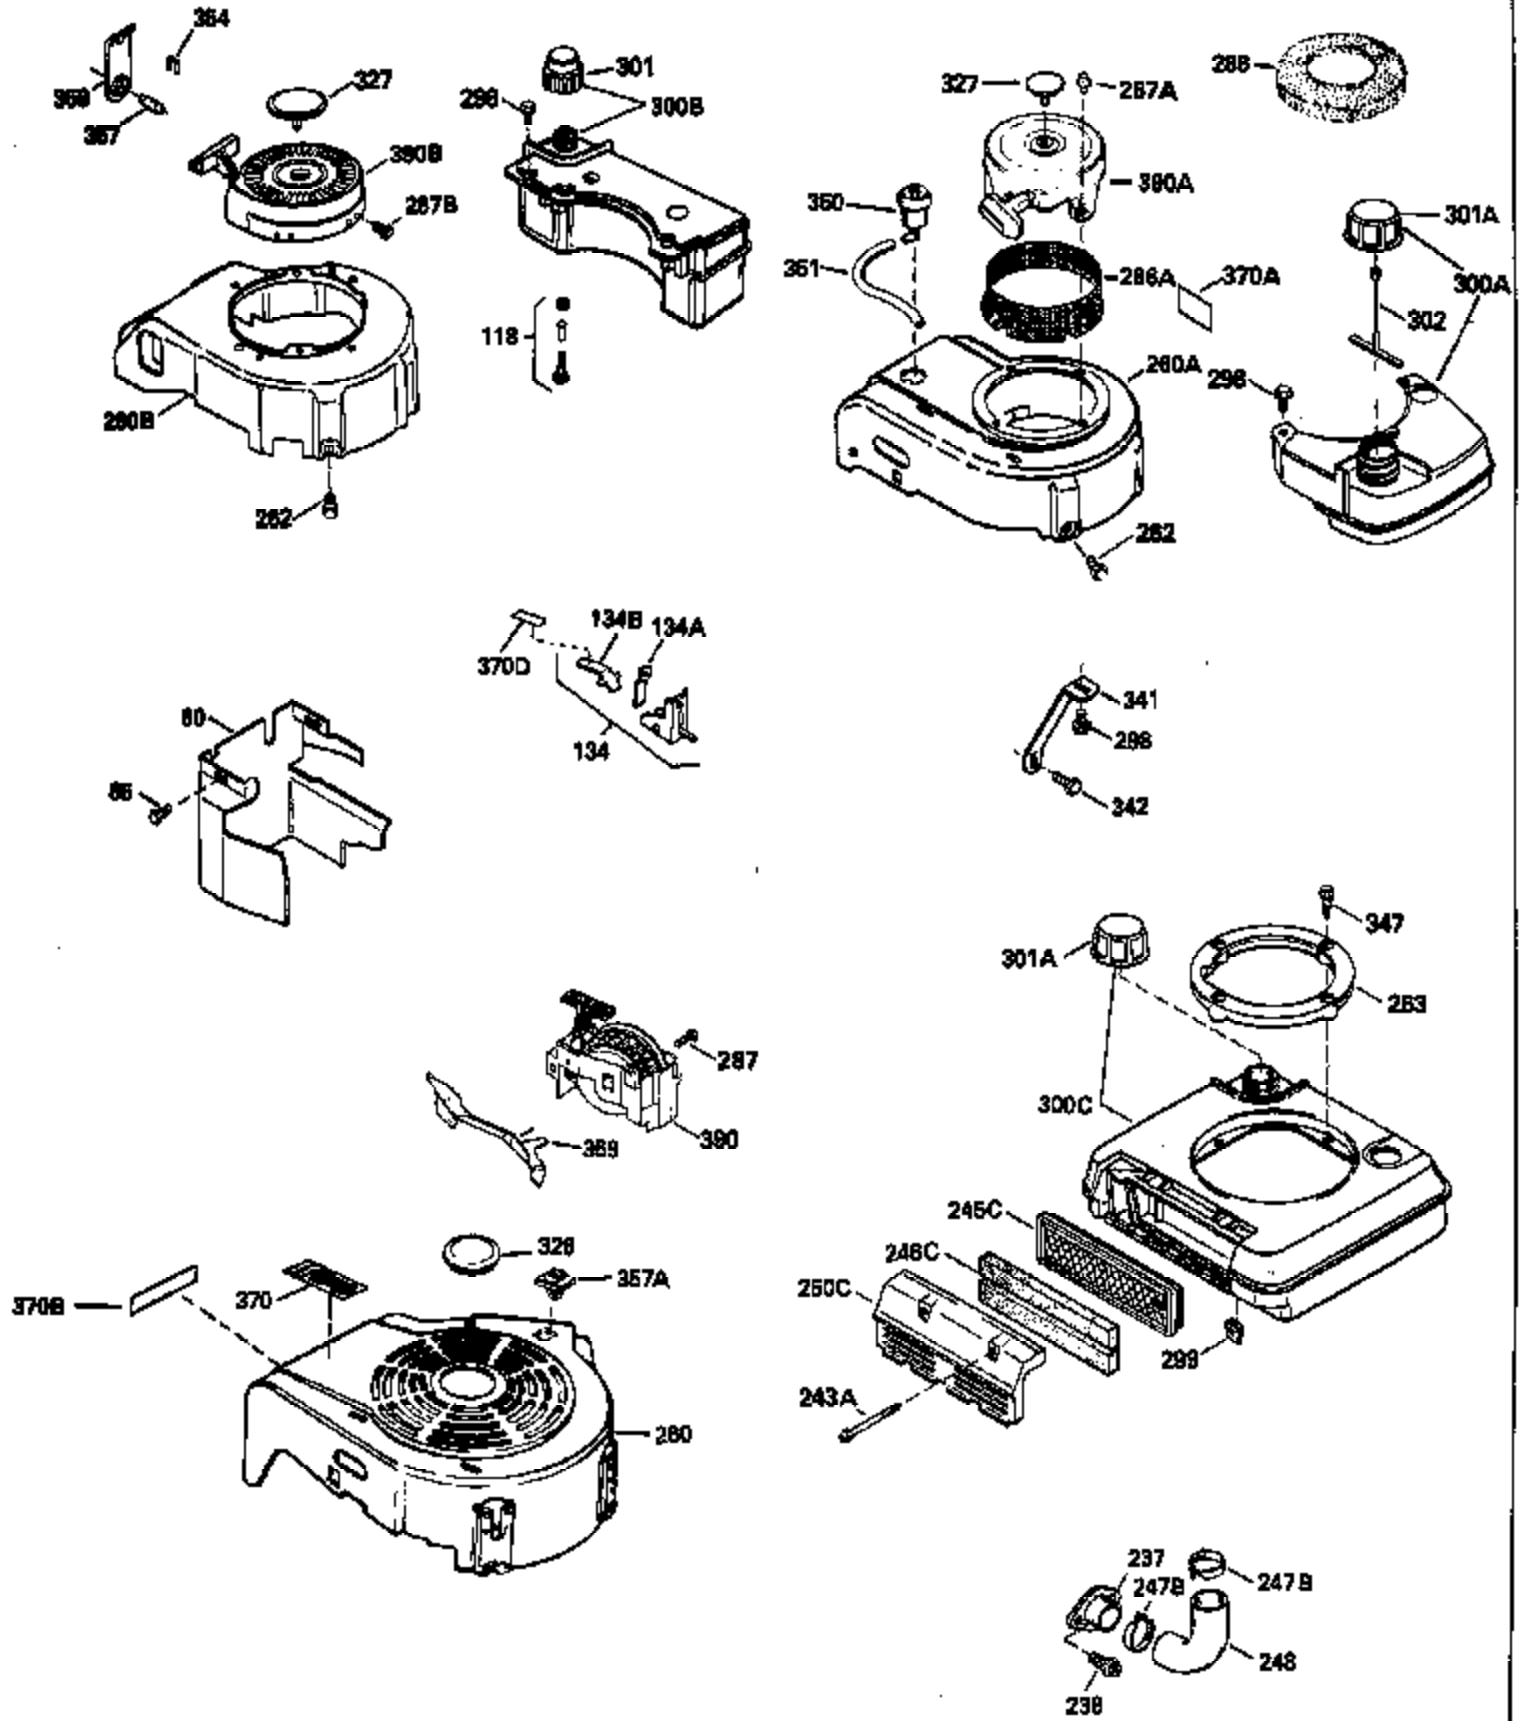

Ref #	Part Number	Qty	Description
420	730225		SAE 30, 4-Cycle Engine Oil (Quart)

ILLUSTRATION SHOWS TYPICAL PARTS ONLY. ORDER BY PART NUMBER. PARTS NOT LISTED ARE SUPPLIED BY OEM.

Ref #	Part Number	Qty	Description
118	730194		Rope Guide Kit (Use as required with 34476 fuel tank)
238	650806		Screw, 10-32 x 5/8"
246C	35705		Filter, Pre-Air (Optional)
260A	34859		Housing, Blower
262	650831		Screw, 1/4-20 x 15/32"
286	35009		Screen, Starter cup
287A	650735		Screw, 10-24 x 3/8" (Use as required)
287A			Pop Rivet, (3/16" Dia.)(Purchase locally)
301	33032		Fuel Cap
370A	34346		Decal, Instruction
390A	590420A		Rewind Starter (Refer to Division 5, Section C, page 25 or Fiche 8, Grid G-7 for breakdown)