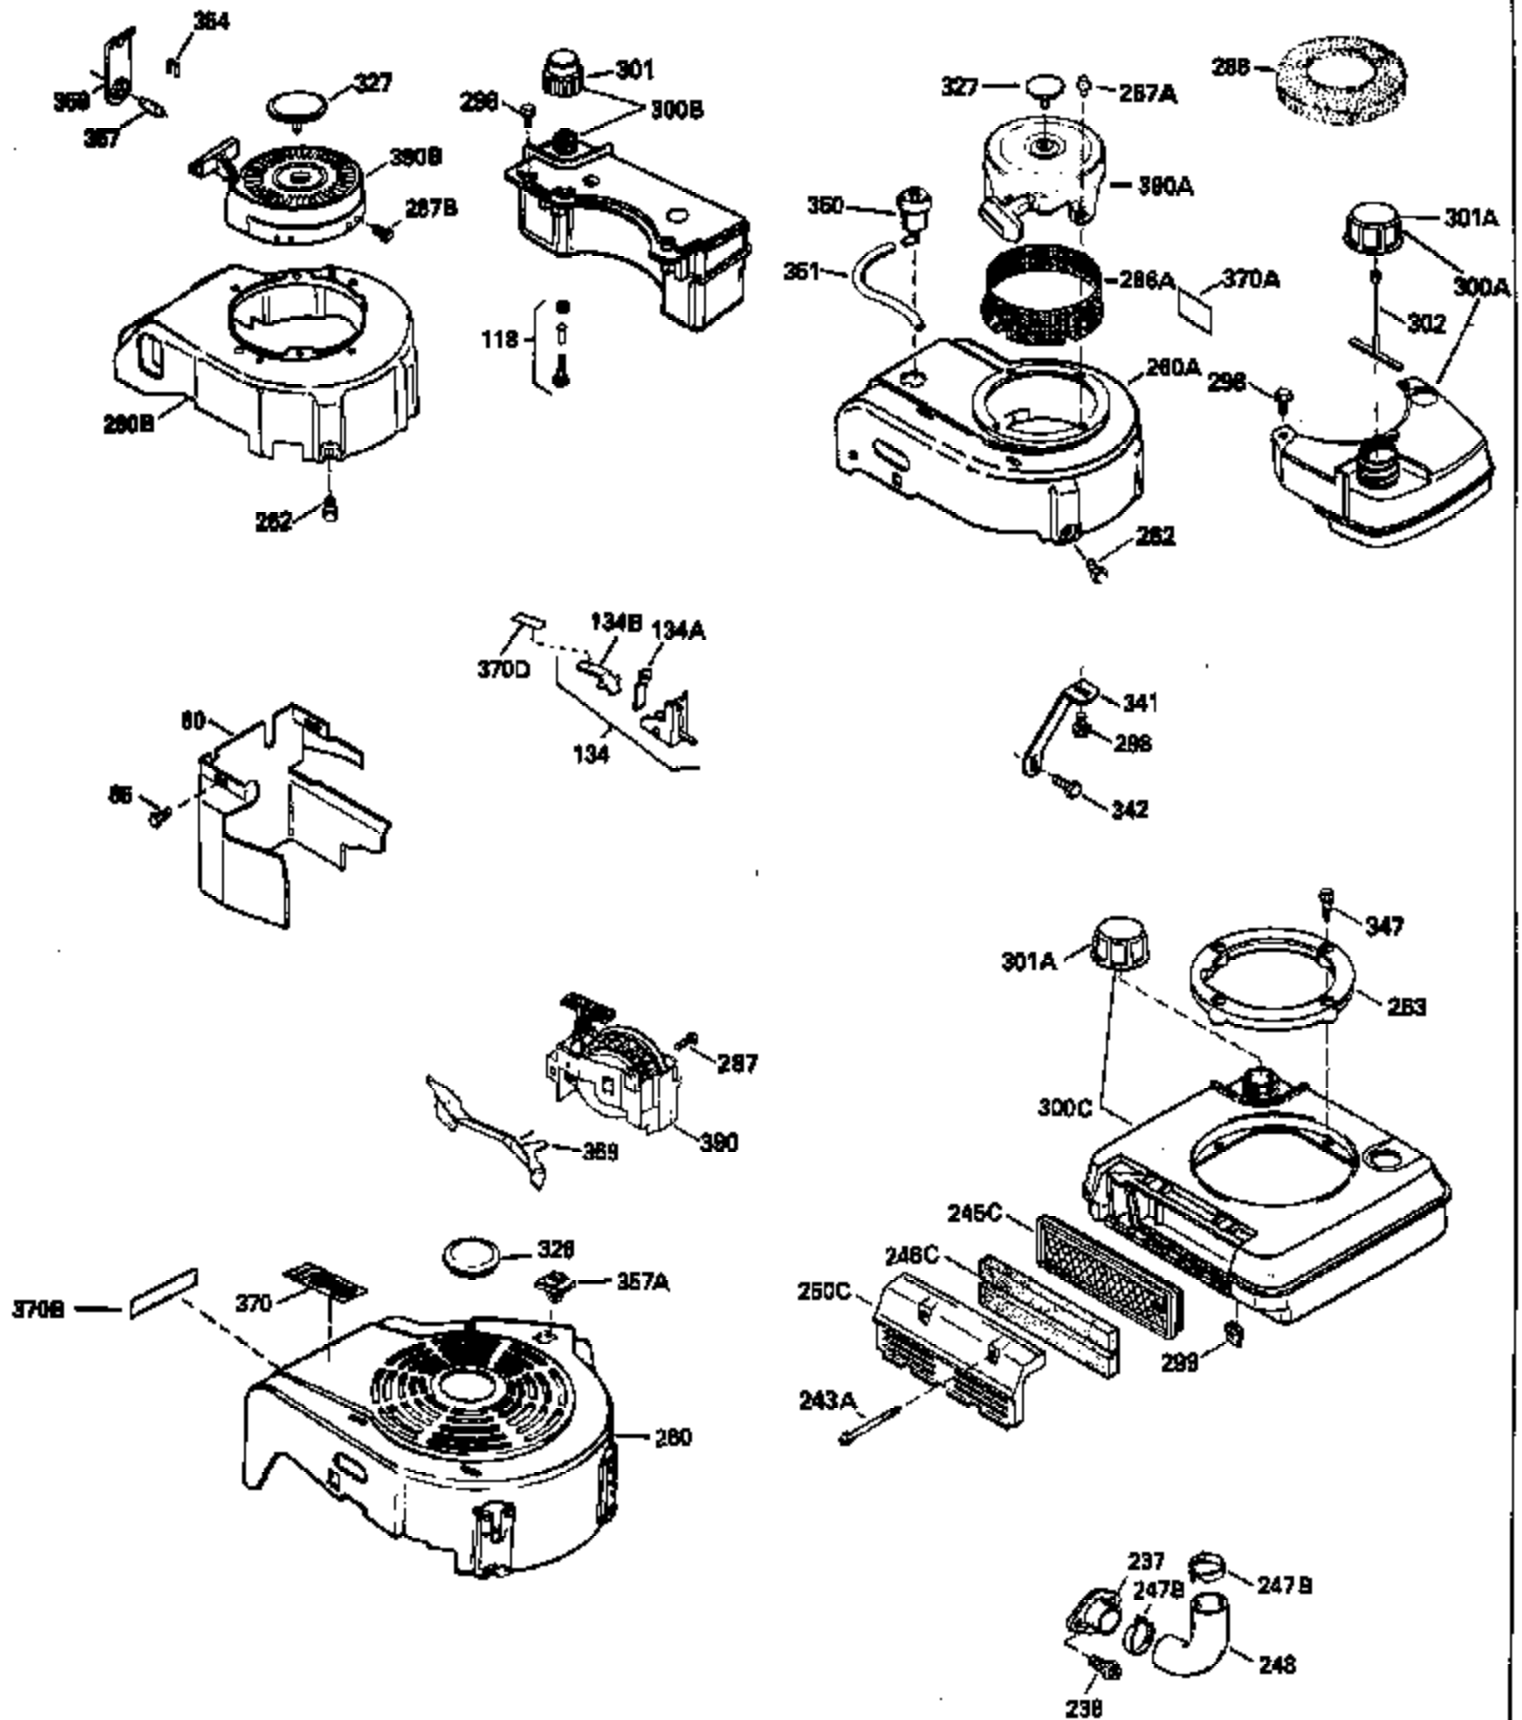

ILLUSTRATION SHOWS TYPICAL PARTS ONLY. ORDER BY PART NUMBER. PARTS NOT LISTED ARE SUPPLIED BY OEM.

Ref #	Part Number	Qty	Description
118	730194		Rope Guide Kit (Use as required with 34476 fuel tank)
238	650806		Screw, 10-32 x 5/8"
246C	35705		Filter, Pre-Air (Optional)
260	35284		Housing, Blower
262	650831		Screw, 1/4-20 x 15/32"
287	650802		Screw, 1/4-20 x 5/8"
287A	650735		Screw, 10-24 x 3/8" (Use as required)
287A			Pop Rivet, (3/16" Dia.)(Purchase locally)
298	28763		Screw, 10-32 x 35/64"
300B	34476		Fuel Tank (Incl. 292 & 301)
301	33032		Fuel Cap
326	34113		Plug, Screen
350	34814		Primer Assy.
351	32180C		Line, Fuel primer
370A	34416		Decal, Instruction
390	590531		Side Mount Rewind Starter (Refer to Division 5, Section C, page 32 or Fiche 8, Grid G-8 for breakdown)