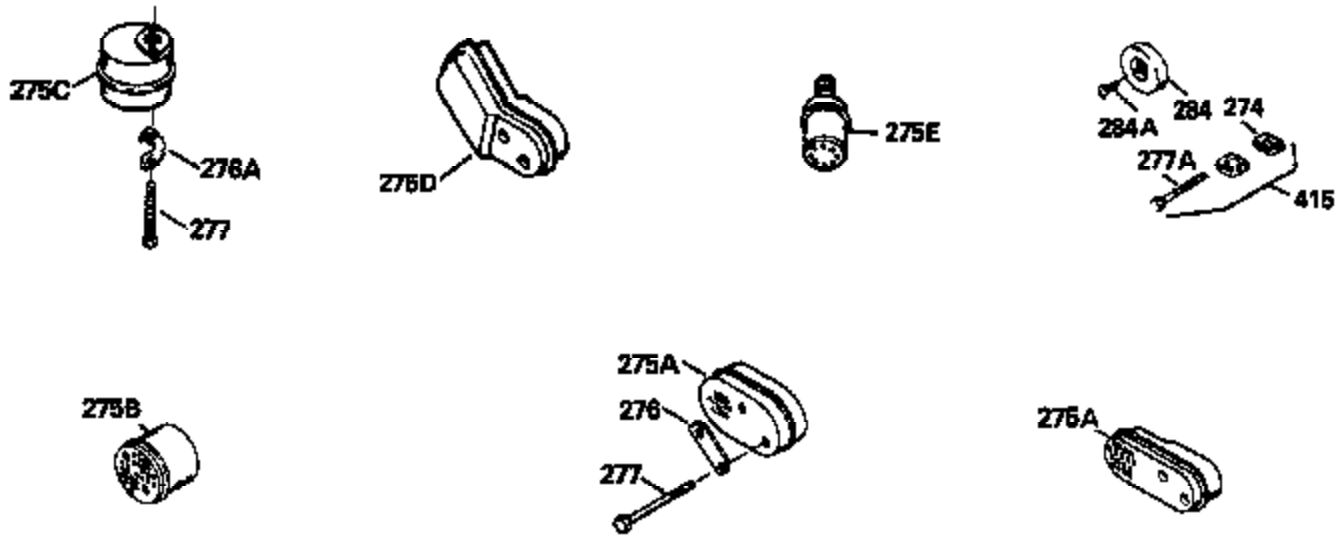

Ref #	Part Number	Qty	Description
210	27793		Clip, Conduit
211	28942		Screw, 10-32 x 3/8"
274	26754A		* Gasket, Exhaust (Use as required)
277A	30063		Screw, 1/4-20 x 1/2" (Use as required)
277	650795		Screw, 1/4-20 x 2-1/4"
370F	34387		Decal, Instruction (Optional)
415	730162		Muffler Adap.Kit(Incl.274,277A)(Use a s req.)
430	730574		Debris Screen Kit (Incl. 370F,431-433)(Opt.)
431	35596		Screen, Debris (Optional)
432	35597		Bracket, Debris screen (Optional)
433	650910		Screw, 8-32 x 1/4" (Optional)