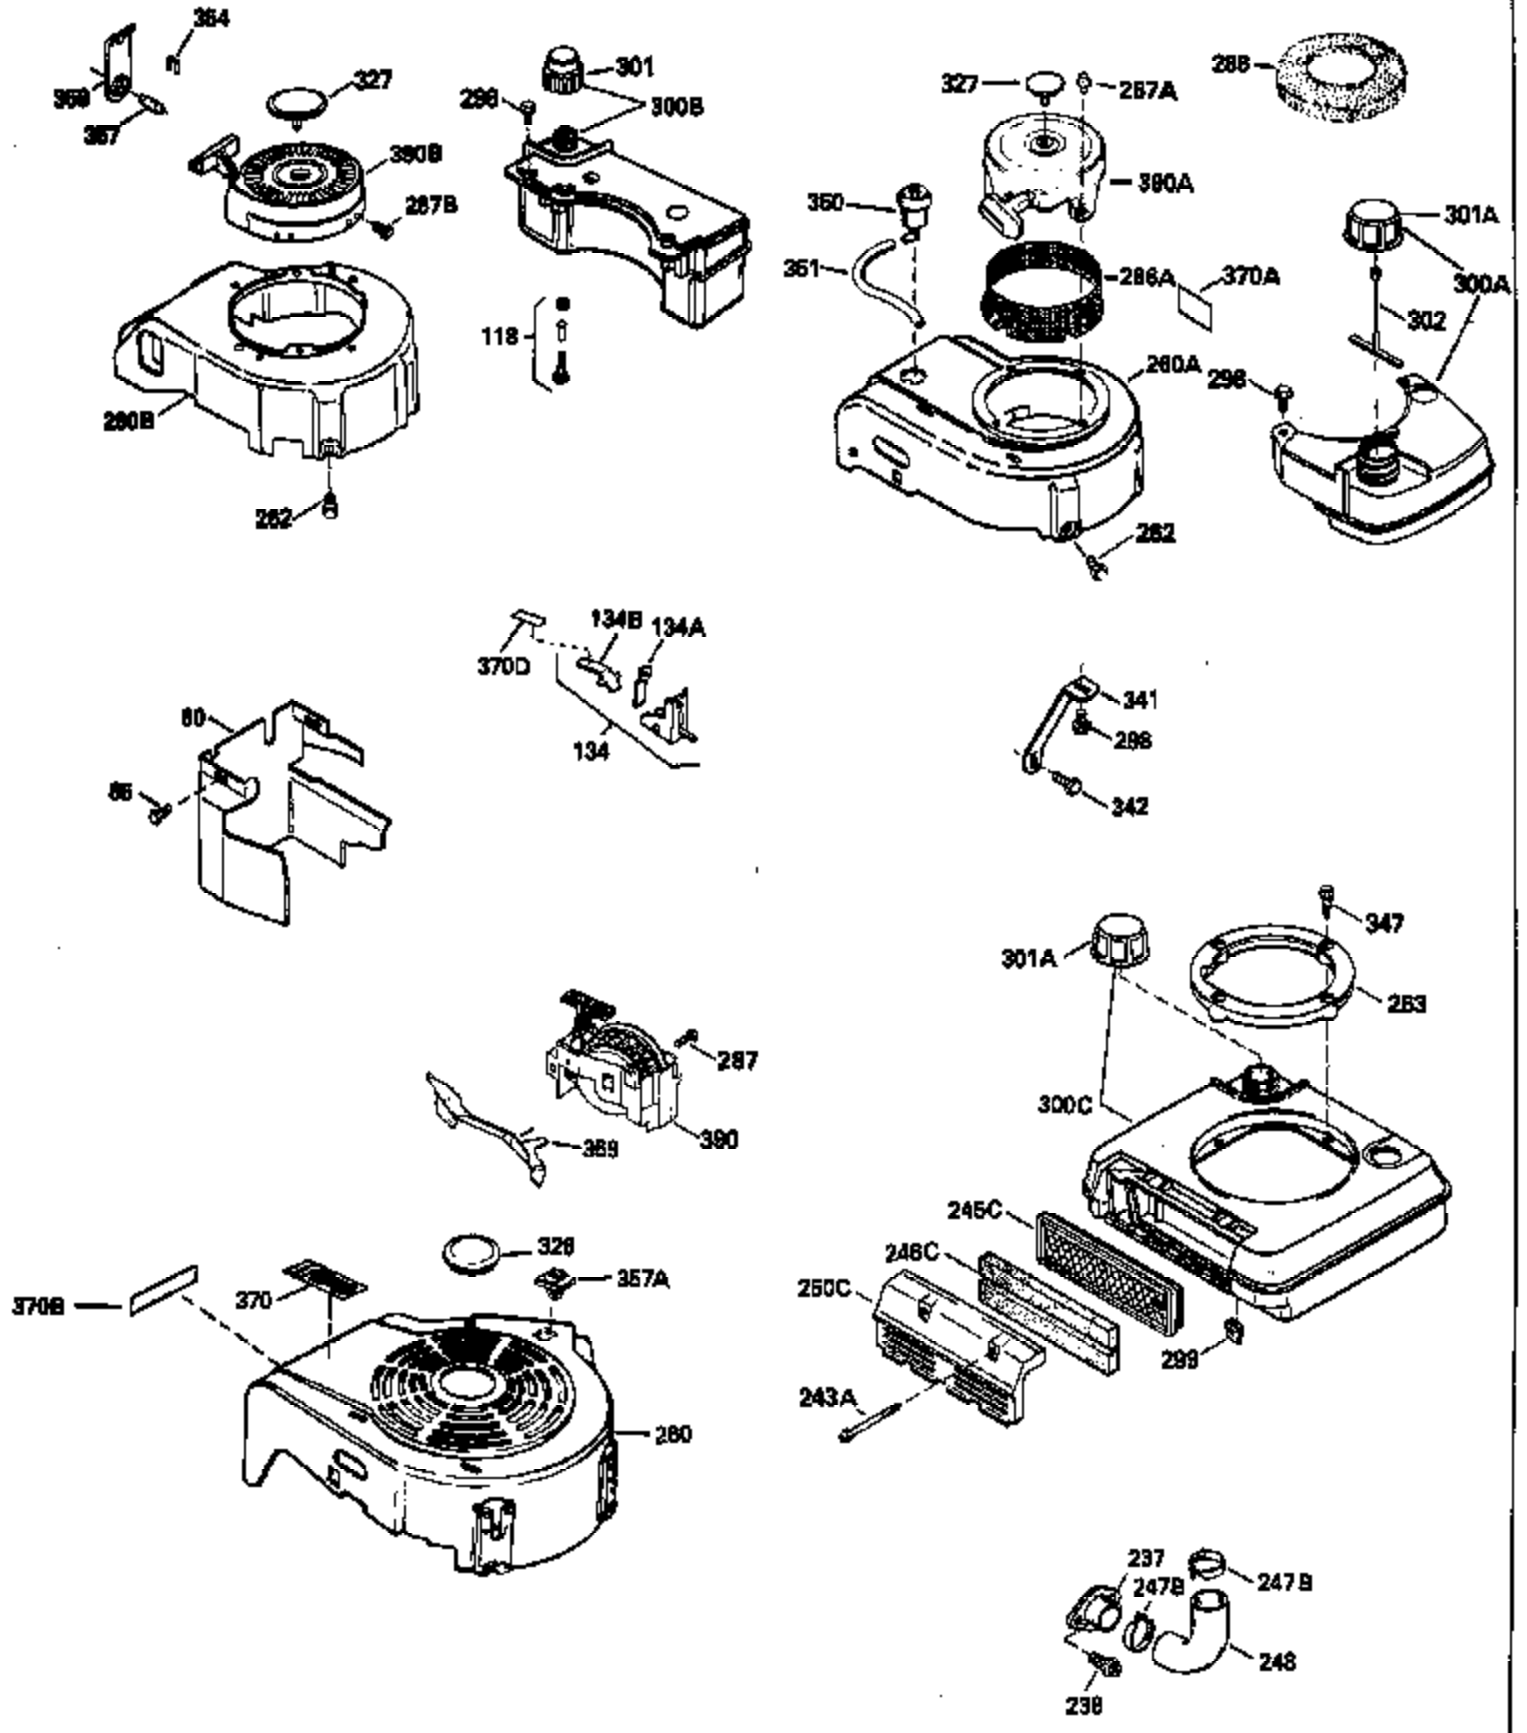

ILLUSTRATION SHOWS TYPICAL PARTS ONLY. ORDER BY PART NUMBER. PARTS NOT LISTED ARE SUPPLIED BY OEM.

Ref #	Part Number	Qty	Description
118	730194		Rope Guide Kit (Use as required with 34476 fuel tank)
134A	34438		Spring, Stop switch
134B	34439		Clip, Stop switch
134	34657		Spark Plug Stop Lever (Incl. 134A & 1 34B)
246C	35705		Filter, Pre-Air (Optional)
260	34480		Housing, Blower
262	650831		Screw, 1/4-20 x 15/32"
287A	650735		Screw, 10-24 x 3/8" (Use as required)
287A			Pop Rivet, (3/16" Dia.)(Purchase locally)
287	650802		Screw, 1/4-20 x 5/8"
301	33032		Fuel Cap
326	34113		Plug, Screen
370D	34407		Decal, Stop control
370A	34346		Decal, Instruction
390	590531		Side Mount Rewind Starter (Refer to Division 5, Section C, page 32 or Fiche 8, Grid G-8 for breakdown)