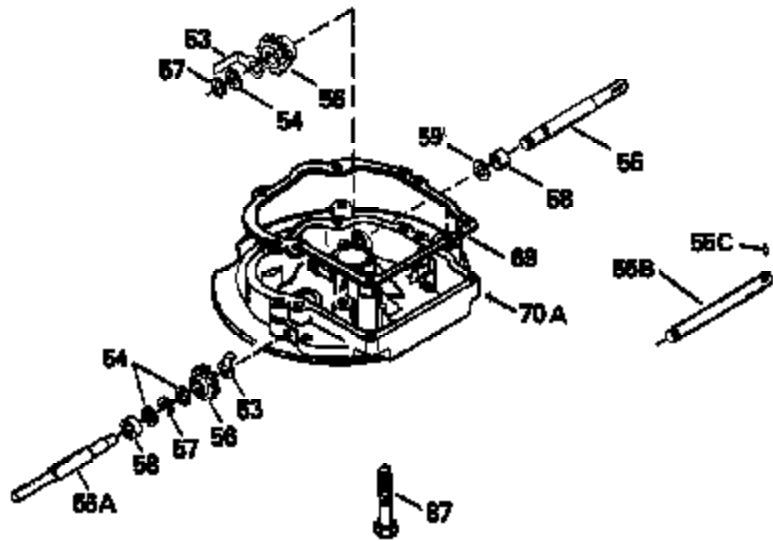

Ref #	Part Number	Qty	Description
19	31361		Spring, Extension
69	35261		* Gasket, Mounting flange
182	6201		Screw, 1/4-28 x 7/8"
185	31384A		Pipe, Intake (Incl. 224)
186	32653		Link, Governor spring
216	33086		Lever, Speed adjusting
223	650451		Screw, 1/4-20 x 1"
241	35067		Collar, Air cleaner (Black)
245	35066		Filter, Air cleaner
246B	35435		Filter, Pre-Air (Use as required)
247A	35068		Clamp, Air cleaner
250B	35065		Air Cleaner Cover Ass'y.