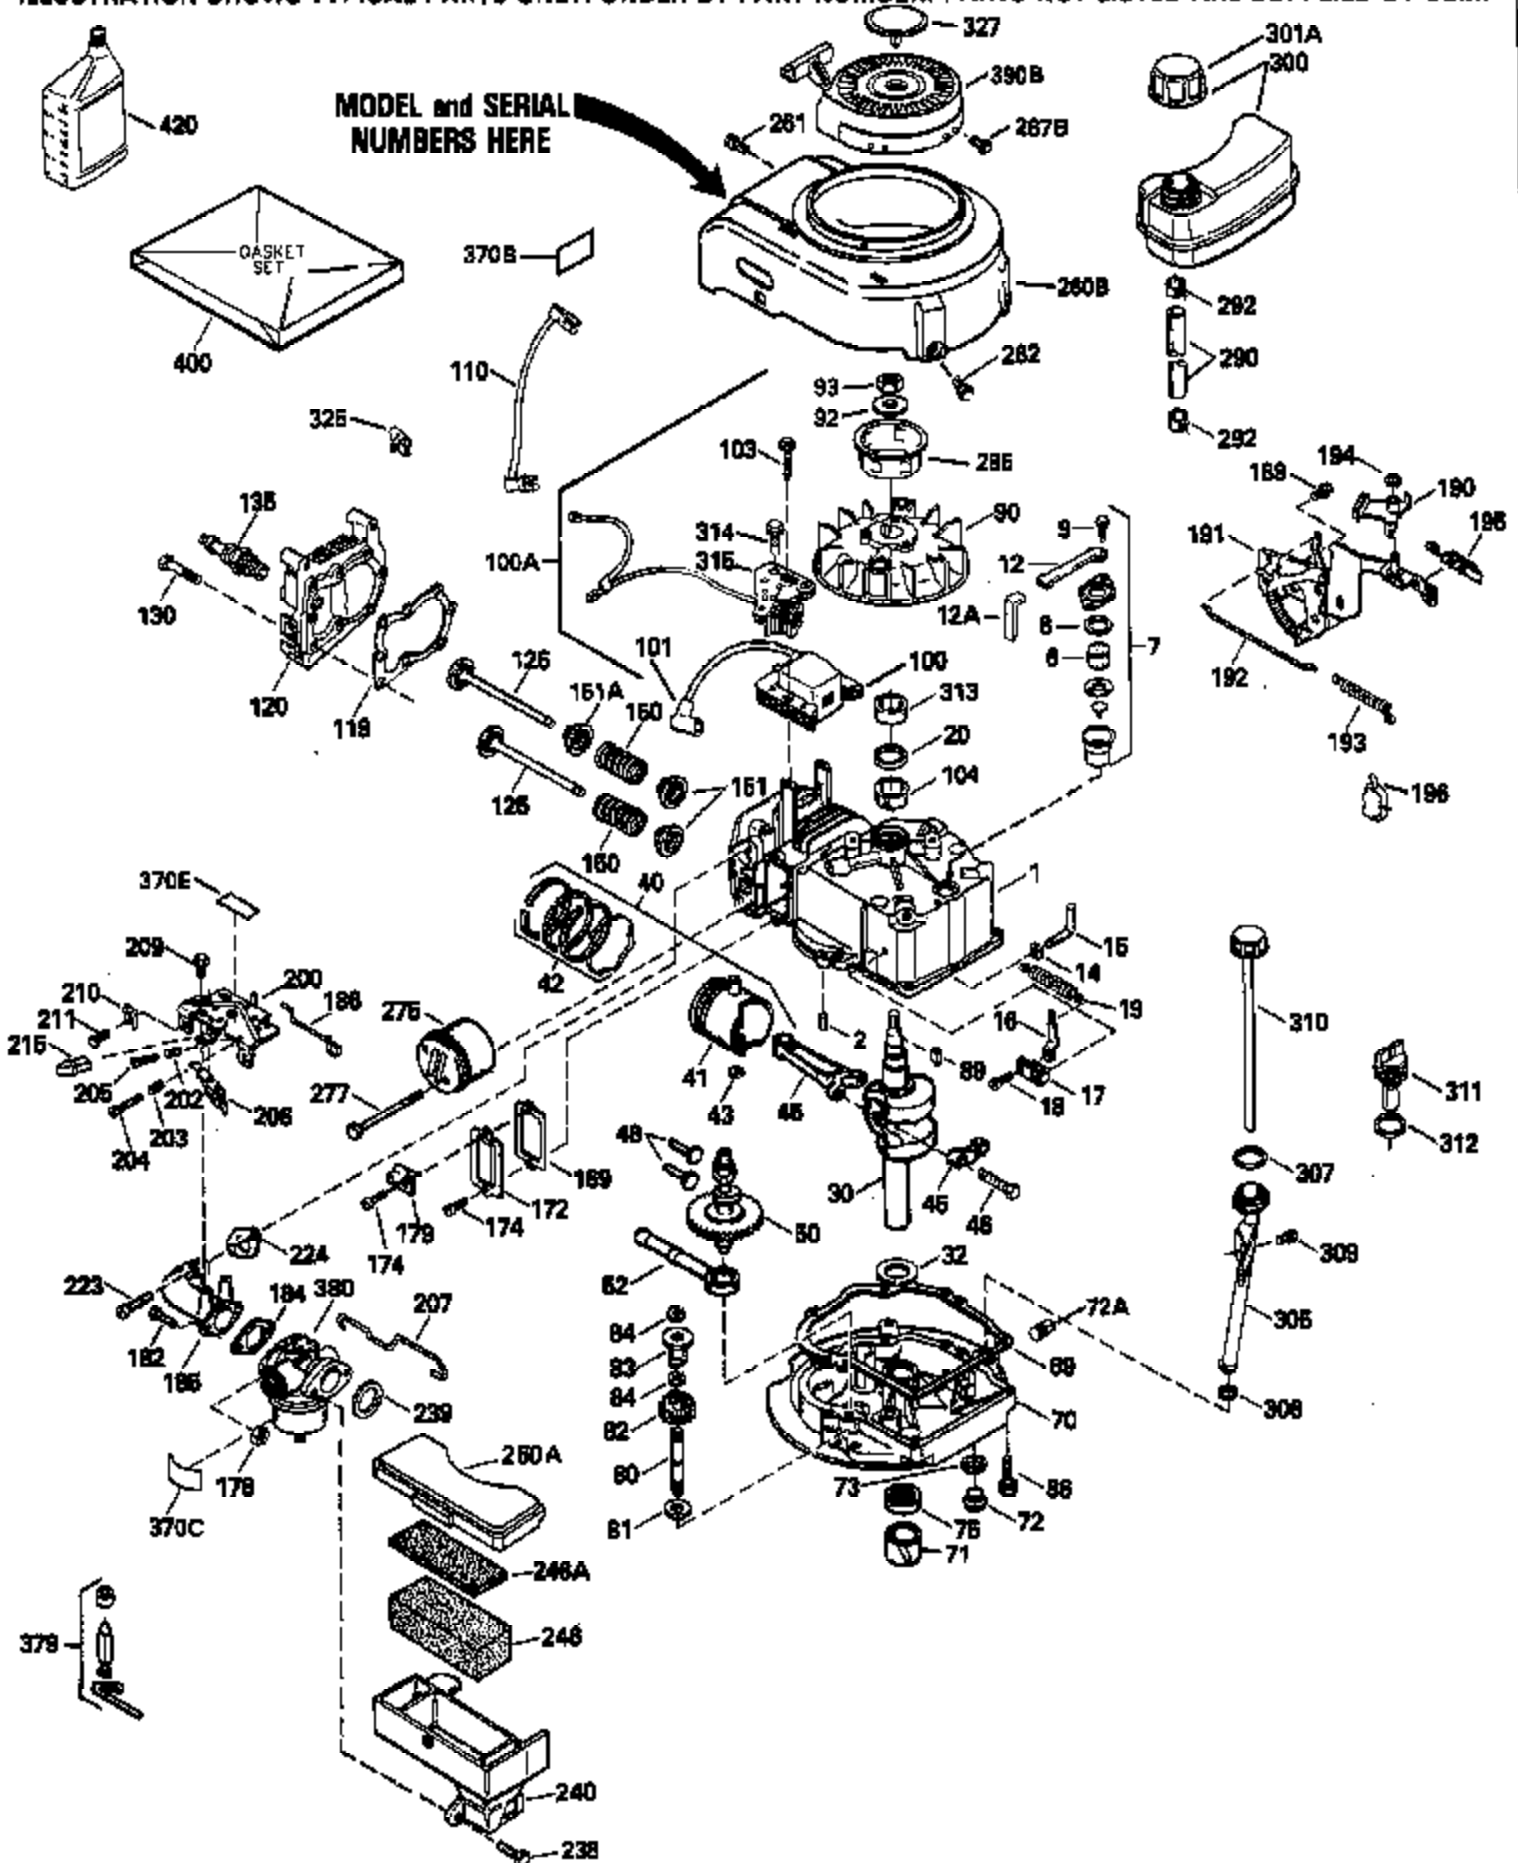

ILLUSTRATION SHOWS TYPICAL PARTS ONLY. ORDER BY PART NUMBER. PARTS NOT LISTED ARE SUPPLIED BY OEM.

Ref #	Part Number	Qty	Description
1	34975		Cylinder Ass'y. (Incl. 2, 8, 9 & 20) (2-1/2")
2	26727		Pin, Dowel
6	33734		Element, Breather
7	34214A		Breather Ass'y. (Incl. 6, 8, 9, 12 & 12A)
8	33735		* Gasket, Breather
9	30200		Screw, 10-24 x 9/16"
12	33886		Tube, Breather
12A	34695		Elbow, Breather tube
14	28277		Washer
15	30589		Rod, Governor (Incl. 14)
16	31383A		Lever, Governor
17	31335		Clamp, Governor lever
18	650548		Screw, 8-32 x 5/16"
19	31361		Spring, Extension
20	32600		Seal, Oil
30	35173		Crankshaft Ass'y.
32	32323		Washer, Thrust NOTE: This thrust washer maynot be required if a new crankshafthas been installed. Check the proper Mechanic's Handbook for acceptable end play. Use this .010" thrust washer if excess end play is measured.
40	34514		Piston, Pin & Ring Set (Std.) (2-1/2" Bore)
40	34515		Piston, Pin & Ring Set (.010" OS)
40	34516		Piston, Pin & Ring Set (.020" OS)
41	32538B		Piston & Pin Ass'y. (Incl. 43)(Std.)(2-1/2")
41	32548B		Piston & Pin Ass'y. (Incl. 43) (.010" OS)
41	32549B		Piston & Pin Ass'y. (Incl. 43) (.020" OS)
42	28986		Ring Set (Std.) (2-1/2" Bore)
42	28987		Ring Set (.010" OS)
42	28988		Ring Set (.020" OS)
43	20381		Ring, Piston pin retaining
45	30963B		Rod Assy., Connecting (Incl. 46)
46	32610A		Bolt, Connecting rod
48	27241		Lifter, Valve
50	33148A		Camshaft
52	29914		Oil Pump Assy.
69	35261		* Gasket, Mounting flange
70	35179		Flange Ass'y. (Incl. 72, 73, 75 & 80)
72	30572		Plug, Oil drain (Incl. 73)
73	28833		* Drain Plug Gasket (Not req. W/plastic plug)
75	27897		Seal, Oil
80	30574		Shaft, Governor
81	30590A		Washer, Flat
82	30591		Gear Assy., Governor (Incl. 81)
83	30588A		Spool, Governor
84	29193		Ring, Retaining
86	650488		Screw, 1/4-20 x 1-1/4"
89	611004		Flywheel Key
90	611046A		Flywheel
92	650815		Washer, Belleville
93	650816		Nut, Flywheel
100	730207		Magneto-to-Solid State Conversion Kit (Includes solid state module, solid state flywheel key, and instructions.)(Use as required on external ignition engines only.)
100	34443A		Solid State Assy.
103	650814		Screw, Torx T-15, 10-24 x 1"
119	29953C		* Gasket, Cylinder head
120	34335		Head, Cylinder