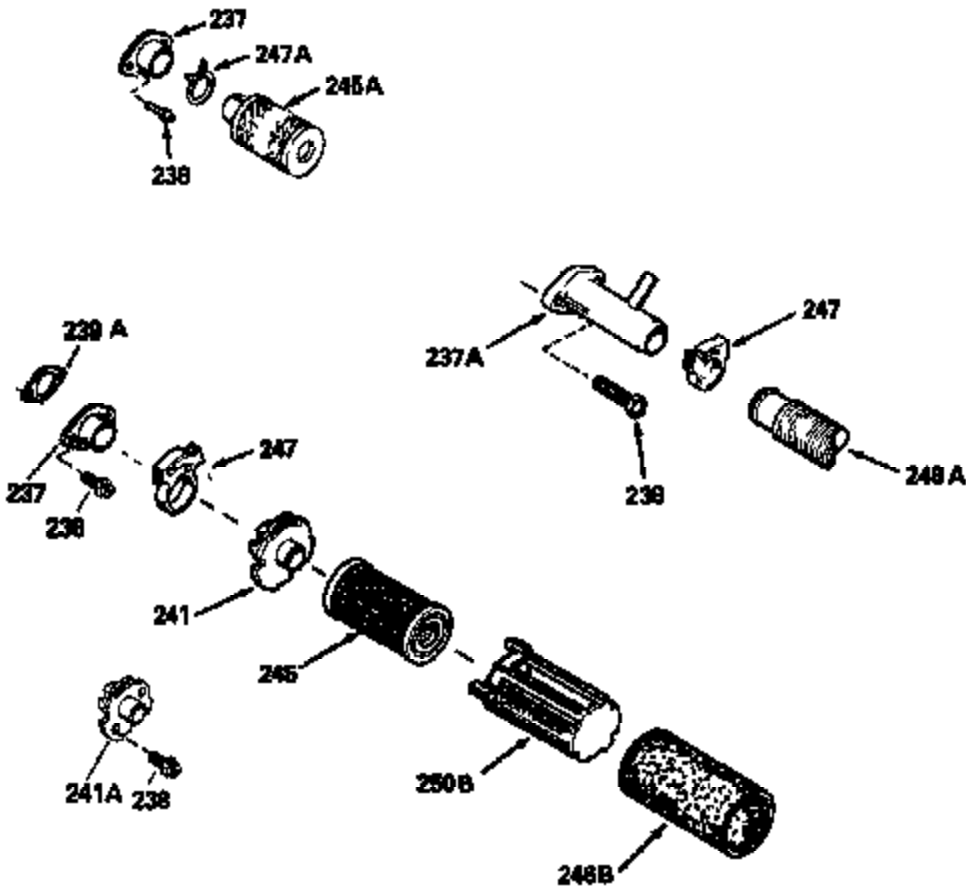

Ref #	Part Number	Qty	Description
19	31361		Spring, Extension
69	35261		* Gasket, Mounting flange
182	6201		Screw, 1/4-28 x 7/8"
185	31384A		Pipe, Intake (Incl. 224)
186	32653		Link, Governor spring
216	33086		Lever, Speed adjusting
223	650451		Screw, 1/4-20 x 1"
241	35067		Collar, Air cleaner (Black)
245	35066		Filter, Air cleaner
246B	35435		Filter, Pre-Air (Use as required)
247A	35068		Clamp, Air cleaner
250B	35065		Air Cleaner Cover Ass'y.