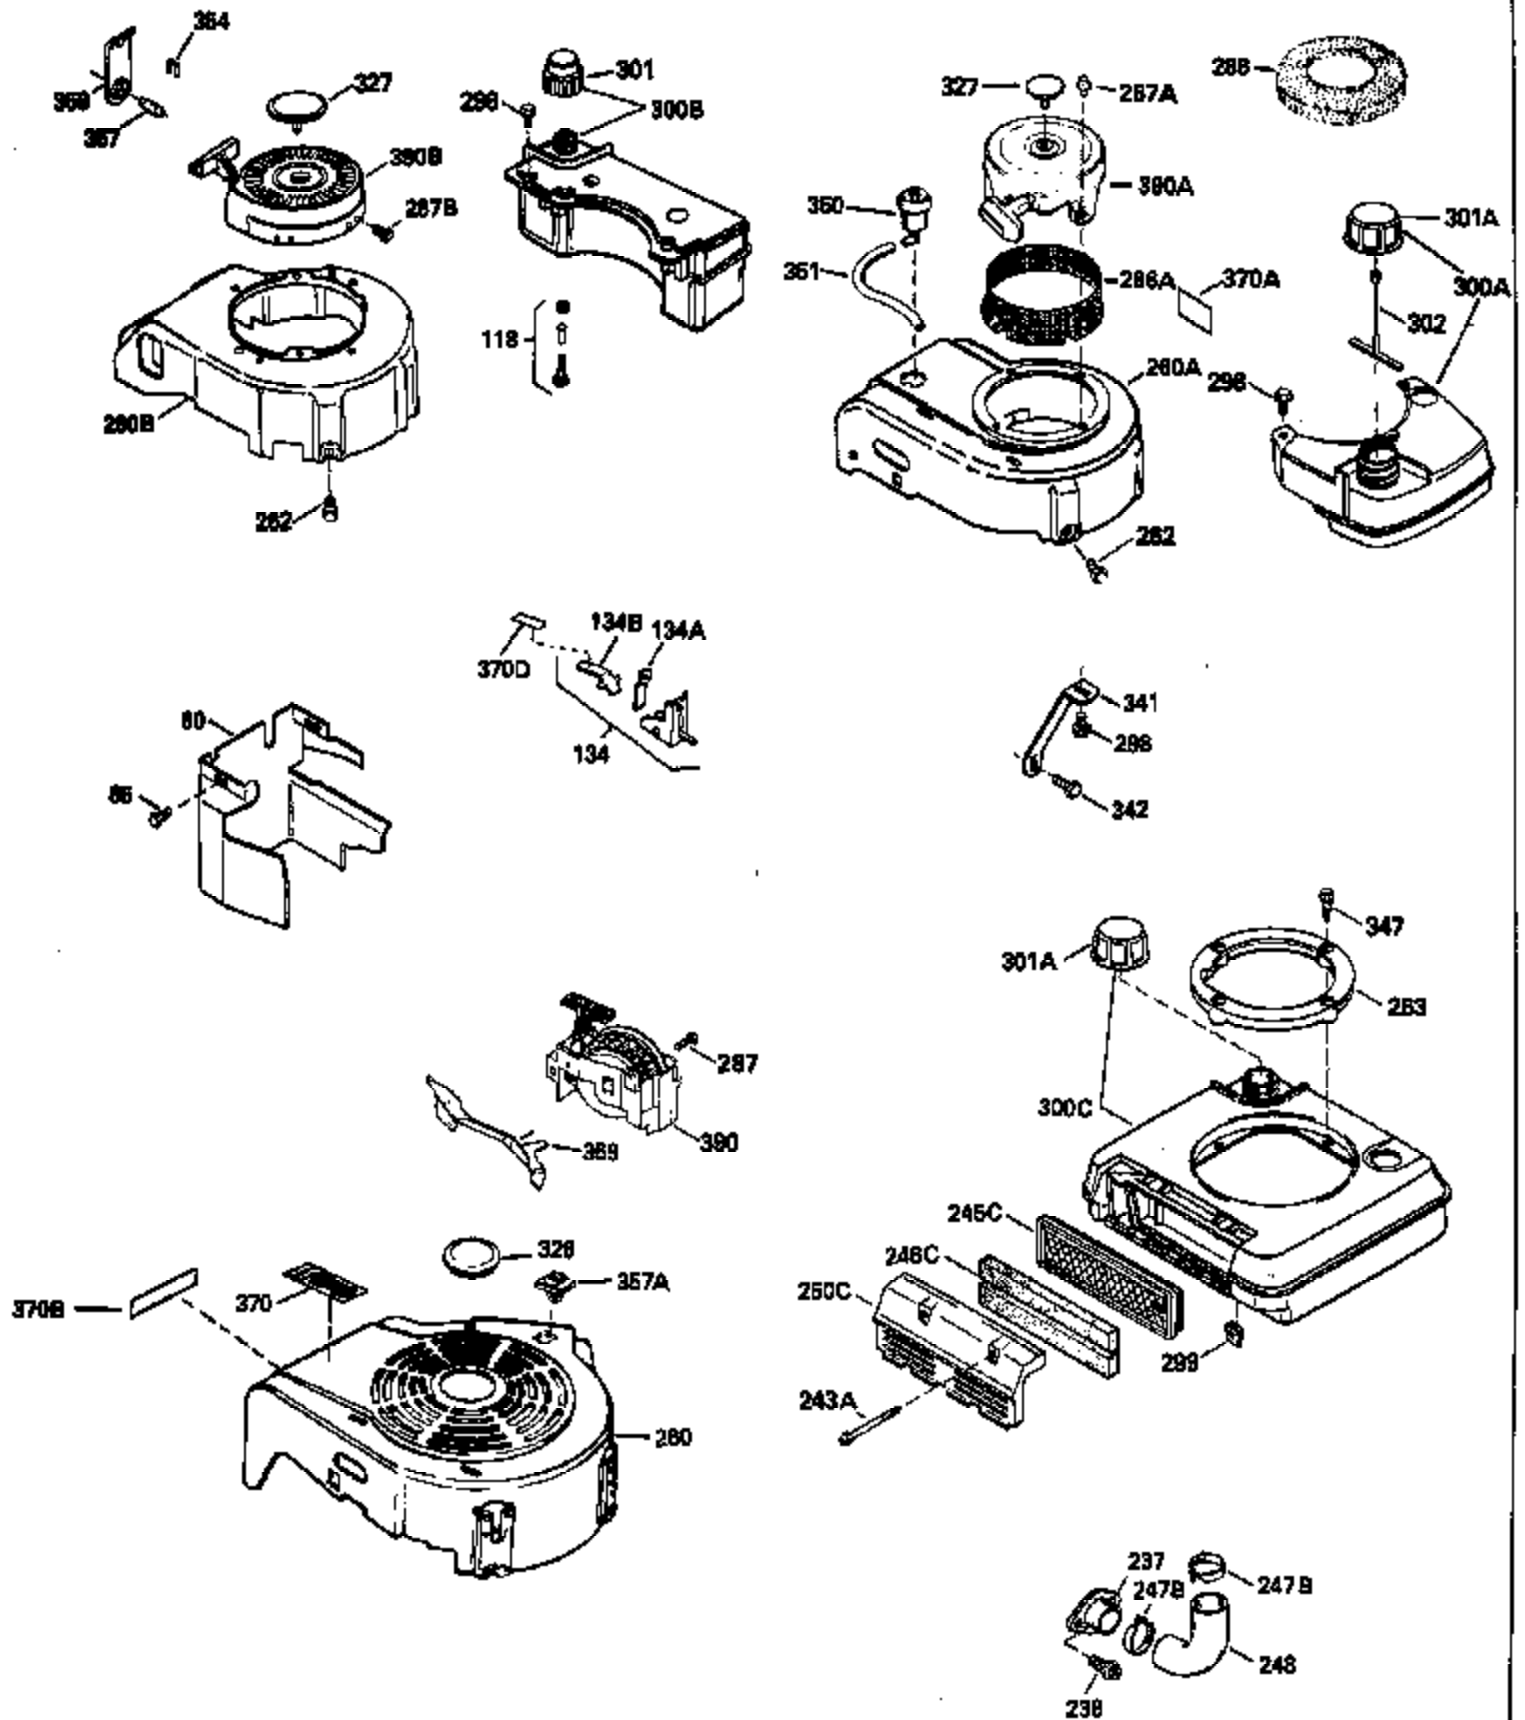

ILLUSTRATION SHOWS TYPICAL PARTS ONLY. ORDER BY PART NUMBER. PARTS NOT LISTED ARE SUPPLIED BY OEM.

Ref #	Part Number	Qty	Description
118	730194		Rope Guide Kit (Use as required with 34476 fuel tank)
246C	35705		Filter, Pre-Air (Optional)
260A	34447		Housing, Blower
262	650831		Screw, 1/4-20 x 15/32"
286	35009		Screen, Starter cup
287A	650735		Screw, 10-24 x 3/8" (Use as required)
287A			Pop Rivet, (3/16" Dia.)(Purchase locally)
301	33032		Fuel Cap
354	35025		Staple (Not used on all models)
357	34985		Rope Stop & Staple Ass'y. (Incl. 354)
370	34993		Decal, Instruction
390A	590420A		Rewind Starter (Refer to Division 5, Section C, page 25 or Fiche 8, Grid G-7 for breakdown)