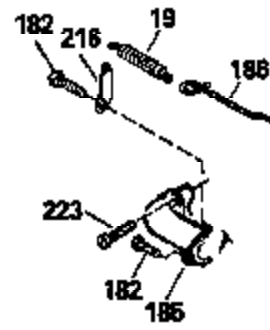

Ref #	Part Number	Qty	Description
19	31361		Spring, Extension
69	35261		* Gasket, Mounting flange
182	6201		Screw, 1/4-28 x 7/8"
185	31384A		Pipe, Intake (Incl. 224)
186	34337		Link, Governor spring
209	30200		Screw, 10-24 x 9/16"
223	650451		Screw, 1/4-20 x 1"
238	650806		Screw, 10-32 x 5/8"
246B	35435		Filter, Pre-Air (Use as required)