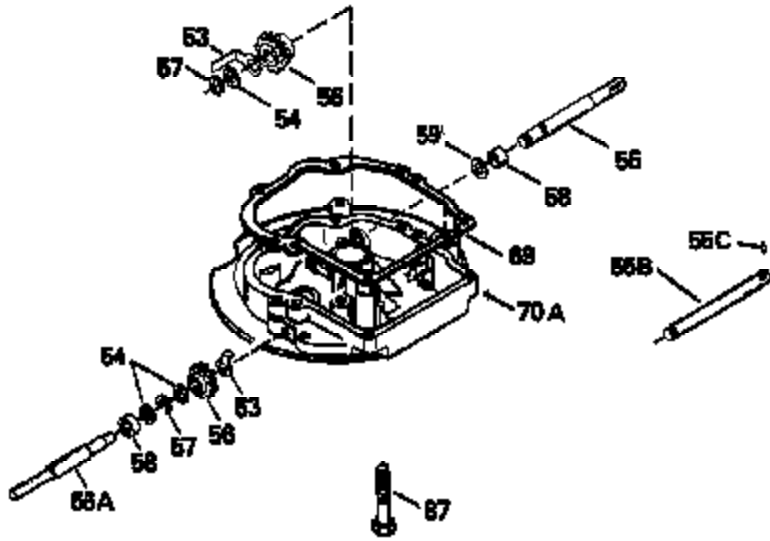

Ref #	Part Number	Qty	Description
19	31361		Spring, Extension
69	35261		* Gasket, Mounting flange
182	6201		Screw, 1/4-28 x 7/8"
185	31384A		Pipe, Intake (Incl. 224)
186	34337		Link, Governor spring
209	30200		Screw, 10-24 x 9/16"
223	650451		Screw, 1/4-20 x 1"
238	650806		Screw, 10-32 x 5/8"
246B	35435		Filter, Pre-Air (Use as required)