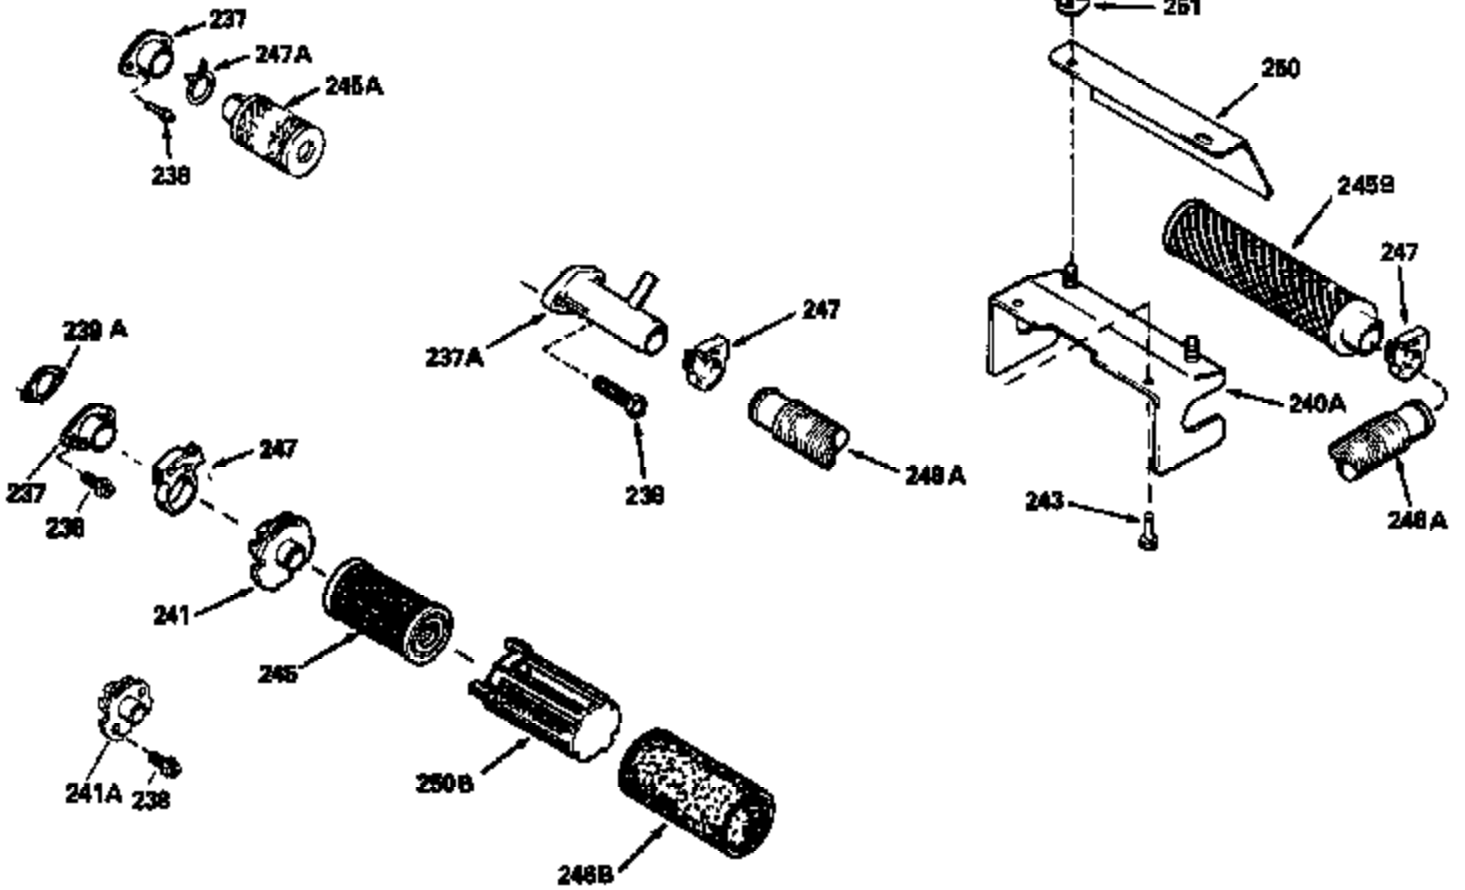

Ref #	Part Number	Qty	Description
19	31361		Spring, Extension
69	35261		* Gasket, Mounting flange
182	6201		Screw, 1/4-28 x 7/8"
185	31384A		Pipe, Intake (Incl. 224)
186	34337		Link, Governor spring
209	30200		Screw, 10-24 x 9/16"
223	650451		Screw, 1/4-20 x 1"
238	650806		Screw, 10-32 x 5/8"
246B	35435		Filter, Pre-Air (Use as required)