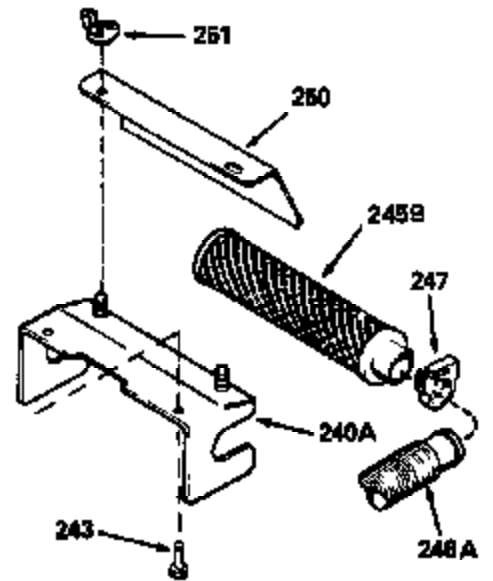

---

Ref #	Part Number	Qty	Description
420	730225		SAE 30, 4-Cycle Engine Oil (Quart)

---

ILLUSTRATION SHOWS TYPICAL PARTS ONLY. ORDER BY PART NUMBER. PARTS NOT LISTED ARE SUPPLIED BY OEM.

Ref #	Part Number	Qty	Description
118	730194		Rope Guide Kit (Use as required with 34476 fuel tank)
238	650806		Screw, 10-32 x 5/8"
246C	35705		Filter, Pre-Air (Optional)
260A	34859		Housing, Blower
262	650831		Screw, 1/4-20 x 15/32"
286	35009		Screen, Starter cup
287A	650735		Screw, 10-24 x 3/8" (Use as required)
287A			Pop Rivet, (3/16" Dia.)(Purchase locally)
301	33032		Fuel Cap
354	35025		Staple (Not used on all models)
357	34985		Rope Stop & Staple Ass'y. (Incl. 354)
370A	34346		Decal, Instruction
370	550223		Decal, Name
390A	590420A		Rewind Starter (Refer to Division 5, Section C, page 25 or Fiche 8, Grid G-7 for breakdown)

Ref #	Part Number	Qty	Description
189	650839		Screw, 1/4-20 x 3/8"
190	35831		Lever, Brake
191	35015B		Bracket Assy., S.E. Brake (Incl. 195)
194	32309		Ring, Retaining
195	610973		Terminal Assy.
210	27793		Clip, Conduit
211	28942		Screw, 10-32 x 3/8"
274	26754A		* Gasket, Exhaust (Use as required)
277	650795		Screw, 1/4-20 x 2-1/4"
277A	30063		Screw, 1/4-20 x 1/2" (Use as required )
370F	34387		Decal, Instruction (Optional)
415	730162		Muffler Adap.Kit(Incl.274,277A)(Use a s req.)
430	730574		Debris Screen Kit (Incl. 370F,431-433 )(Opt.)
431	35596		Screen, Debris (Optional)
432	35597		Bracket, Debris screen (Optional)
433	650910		Screw, 8-32 x 1/4" (Optional)

Ref #	Part Number	Qty	Description
19	31361		Spring, Extension
69	35261		* Gasket, Mounting flange
182	6201		Screw, 1/4-28 x 7/8"
185	31384A		Pipe, Intake (Incl. 224)
186	34337		Link, Governor spring
209	30200		Screw, 10-24 x 9/16"
223	650451		Screw, 1/4-20 x 1"
238	650806		Screw, 10-32 x 5/8"
246B	35435		Filter, Pre-Air (Use as required)