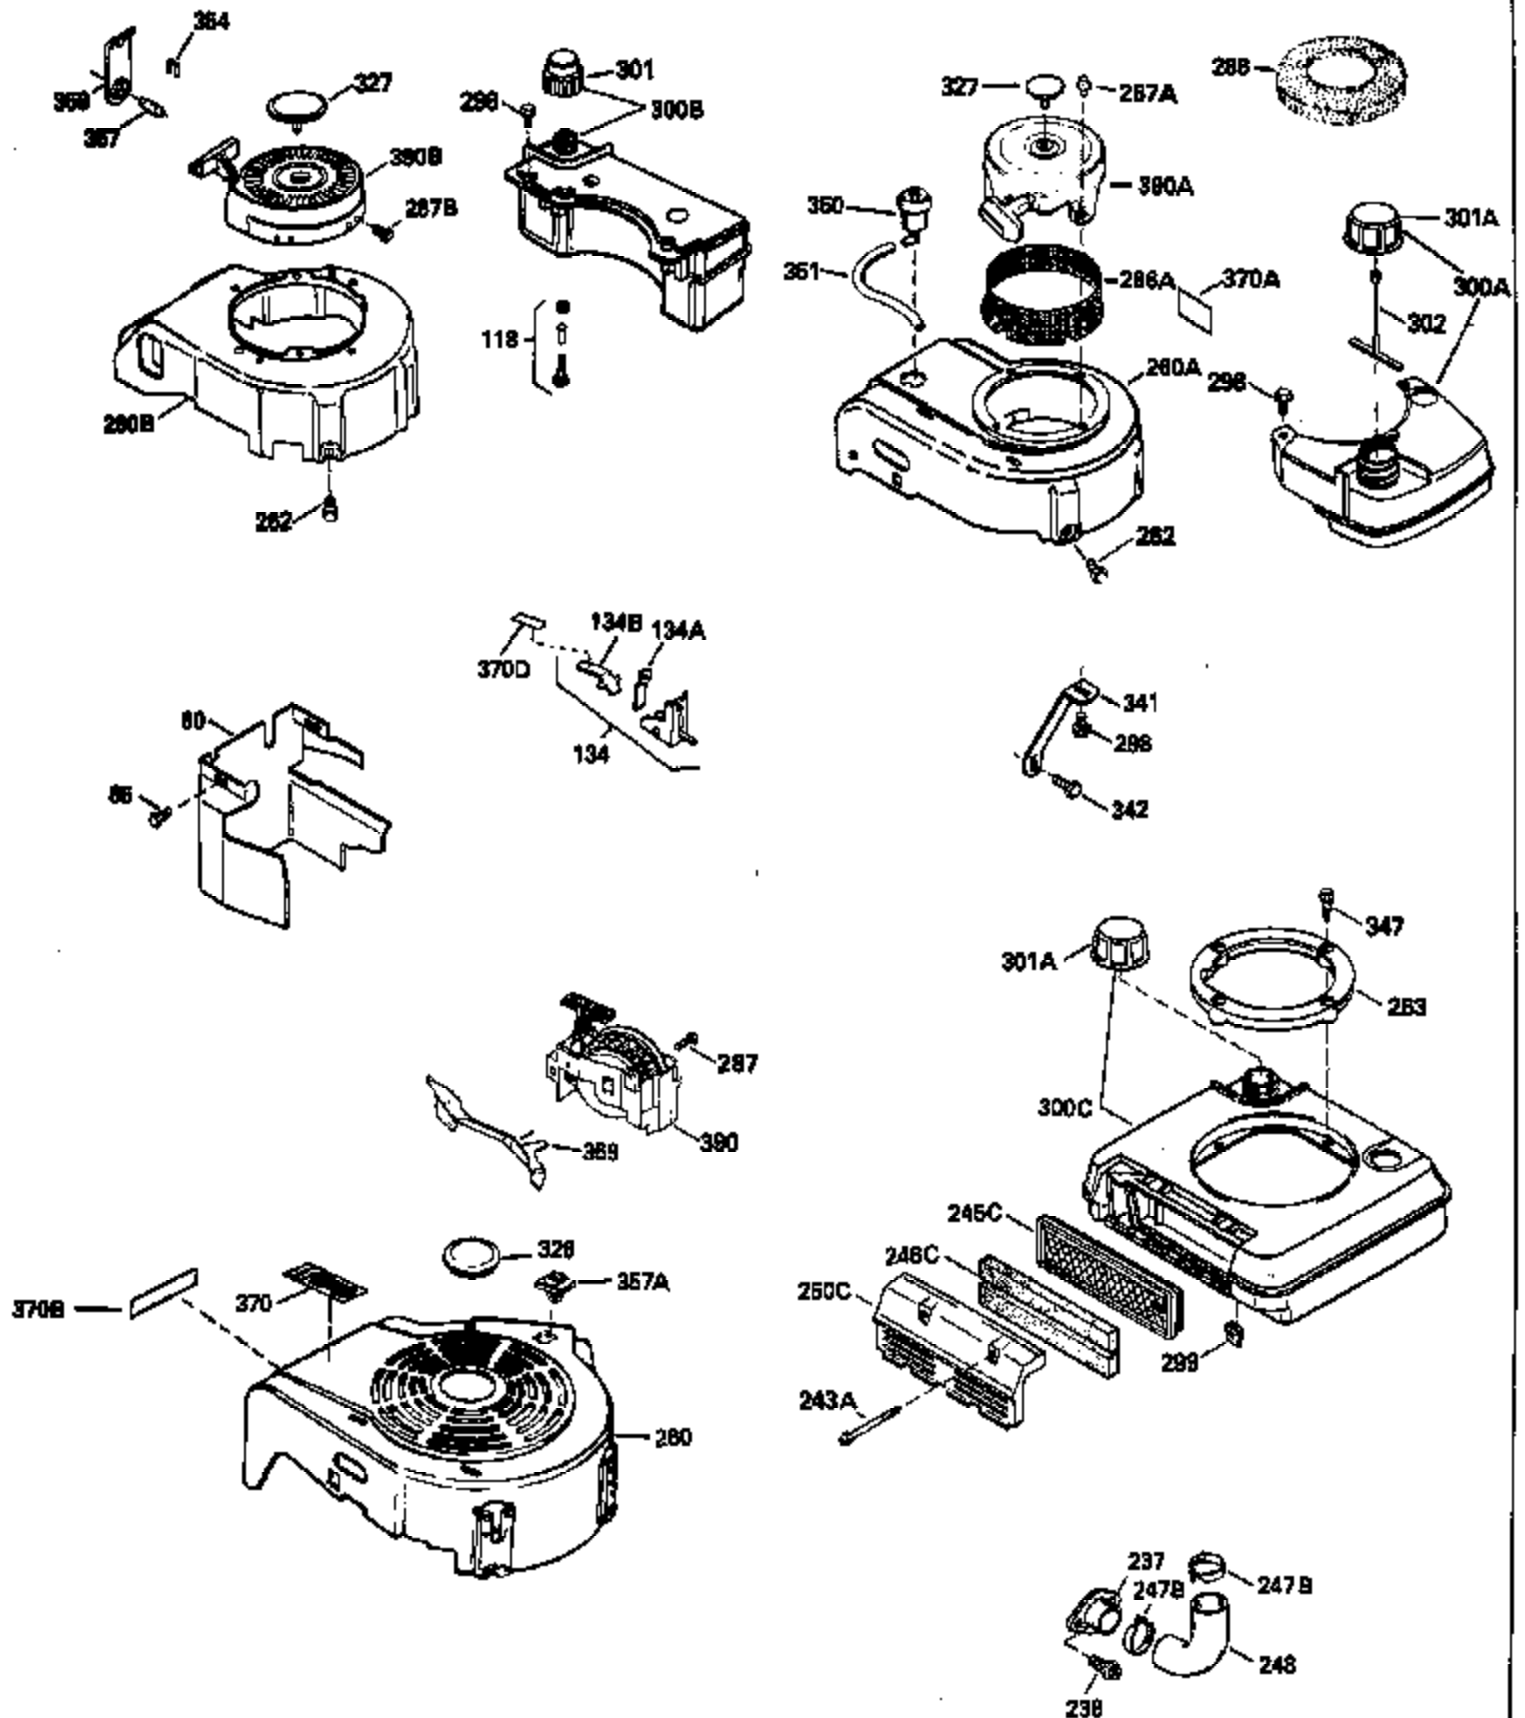

---

Ref #	Part Number	Qty	Description
420	730225		SAE 30, 4-Cycle Engine Oil (Quart)

---

ILLUSTRATION SHOWS TYPICAL PARTS ONLY. ORDER BY PART NUMBER. PARTS NOT LISTED ARE SUPPLIED BY OEM.

Ref #	Part Number	Qty	Description
118	730194		Rope Guide Kit (Use as required with 34476 fuel tank)
238	650806		Screw, 10-32 x 5/8"
246C	35705		Filter, Pre-Air (Optional)
260A	34859		Housing, Blower
262	650831		Screw, 1/4-20 x 15/32"
286	35009		Screen, Starter cup
287A	650735		Screw, 10-24 x 3/8" (Use as required)
287A			Pop Rivet, (3/16" Dia.)(Purchase locally)
301	33032		Fuel Cap
354	35025		Staple (Not used on all models)
357	34985		Rope Stop & Staple Ass'y. (Incl. 354)
370A	34346		Decal, Instruction
370	550223		Decal, Name
390A	590420A		Rewind Starter (Refer to Division 5, Section C, page 25 or Fiche 8, Grid G-7 for breakdown)