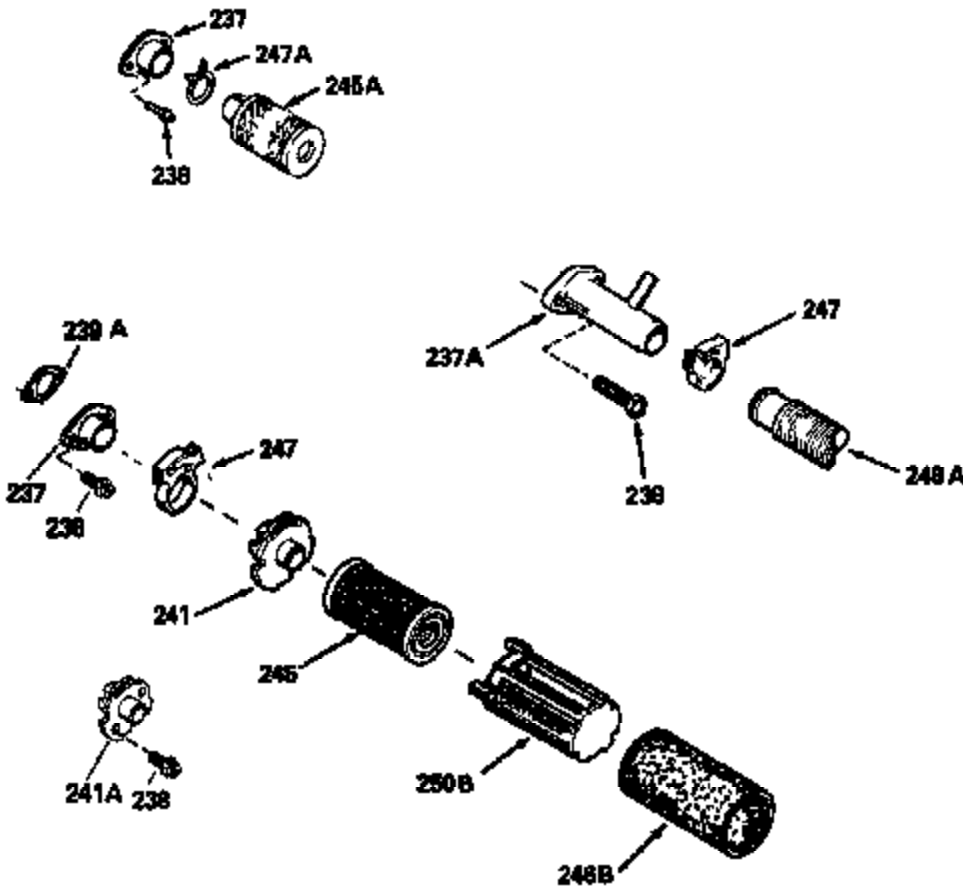

---

Ref #	Part Number	Qty	Description
420	730225		SAE 30, 4-Cycle Engine Oil (Quart)

---

ILLUSTRATION SHOWS TYPICAL PARTS ONLY. ORDER BY PART NUMBER. PARTS NOT LISTED ARE SUPPLIED BY OEM.

Ref #	Part Number	Qty	Description
118	730194		Rope Guide Kit (Use as required with 34476 fuel tank)
238	650806		Screw, 10-32 x 5/8"
246C	35705		Filter, Pre-Air (Optional)
260A	34859		Housing, Blower
262	650831		Screw, 1/4-20 x 15/32"
286	35009		Screen, Starter cup
287A	650735		Screw, 10-24 x 3/8" (Use as required)
287A			Pop Rivet, (3/16" Dia.)(Purchase locally)
301	33032		Fuel Cap
354	35025		Staple (Not used on all models)
357	34985		Rope Stop & Staple Ass'y. (Incl. 354)
370A	34346		Decal, Instruction
370	550223		Decal, Name
390A	590420A		Rewind Starter (Refer to Division 5, Section C, page 25 or Fiche 8, Grid G-7 for breakdown)

Ref #	Part Number	Qty	Description
189	650839		Screw, 1/4-20 x 3/8"
190	35831		Lever, Brake
191	35015B		Bracket Assy., S.E. Brake (Incl. 195)
194	32309		Ring, Retaining
195	610973		Terminal Assy.
210	27793		Clip, Conduit
211	28942		Screw, 10-32 x 3/8"
274	26754A		* Gasket, Exhaust (Use as required)
277	650795		Screw, 1/4-20 x 2-1/4"
277A	30063		Screw, 1/4-20 x 1/2" (Use as required )
370F	34387		Decal, Instruction (Optional)
415	730162		Muffler Adap.Kit(Incl.274,277A)(Use a s req.)
430	730574		Debris Screen Kit (Incl. 370F,431-433 )(Opt.)
431	35596		Screen, Debris (Optional)
432	35597		Bracket, Debris screen (Optional)
433	650910		Screw, 8-32 x 1/4" (Optional)

Ref #	Part Number	Qty	Description
19	31361		Spring, Extension
69	35261		* Gasket, Mounting flange
182	6201		Screw, 1/4-28 x 7/8"
185	31384A		Pipe, Intake (Incl. 224)
186	34337		Link, Governor spring
209	30200		Screw, 10-24 x 9/16"
223	650451		Screw, 1/4-20 x 1"
238	650806		Screw, 10-32 x 5/8"
246B	35435		Filter, Pre-Air (Use as required)