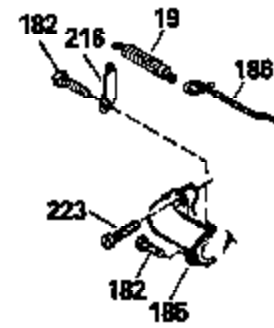

Ref #	Part Number	Qty	Description
19	31361		Spring, Extension
69	35261		* Gasket, Mounting flange
182	6201		Screw, 1/4-28 x 7/8"
185	31384A		Pipe, Intake (Incl. 224)
186	34337		Link, Governor spring
209	30200		Screw, 10-24 x 9/16"
223	650451		Screw, 1/4-20 x 1"
238	650806		Screw, 10-32 x 5/8"
246B	35435		Filter, Pre-Air (Use as required)