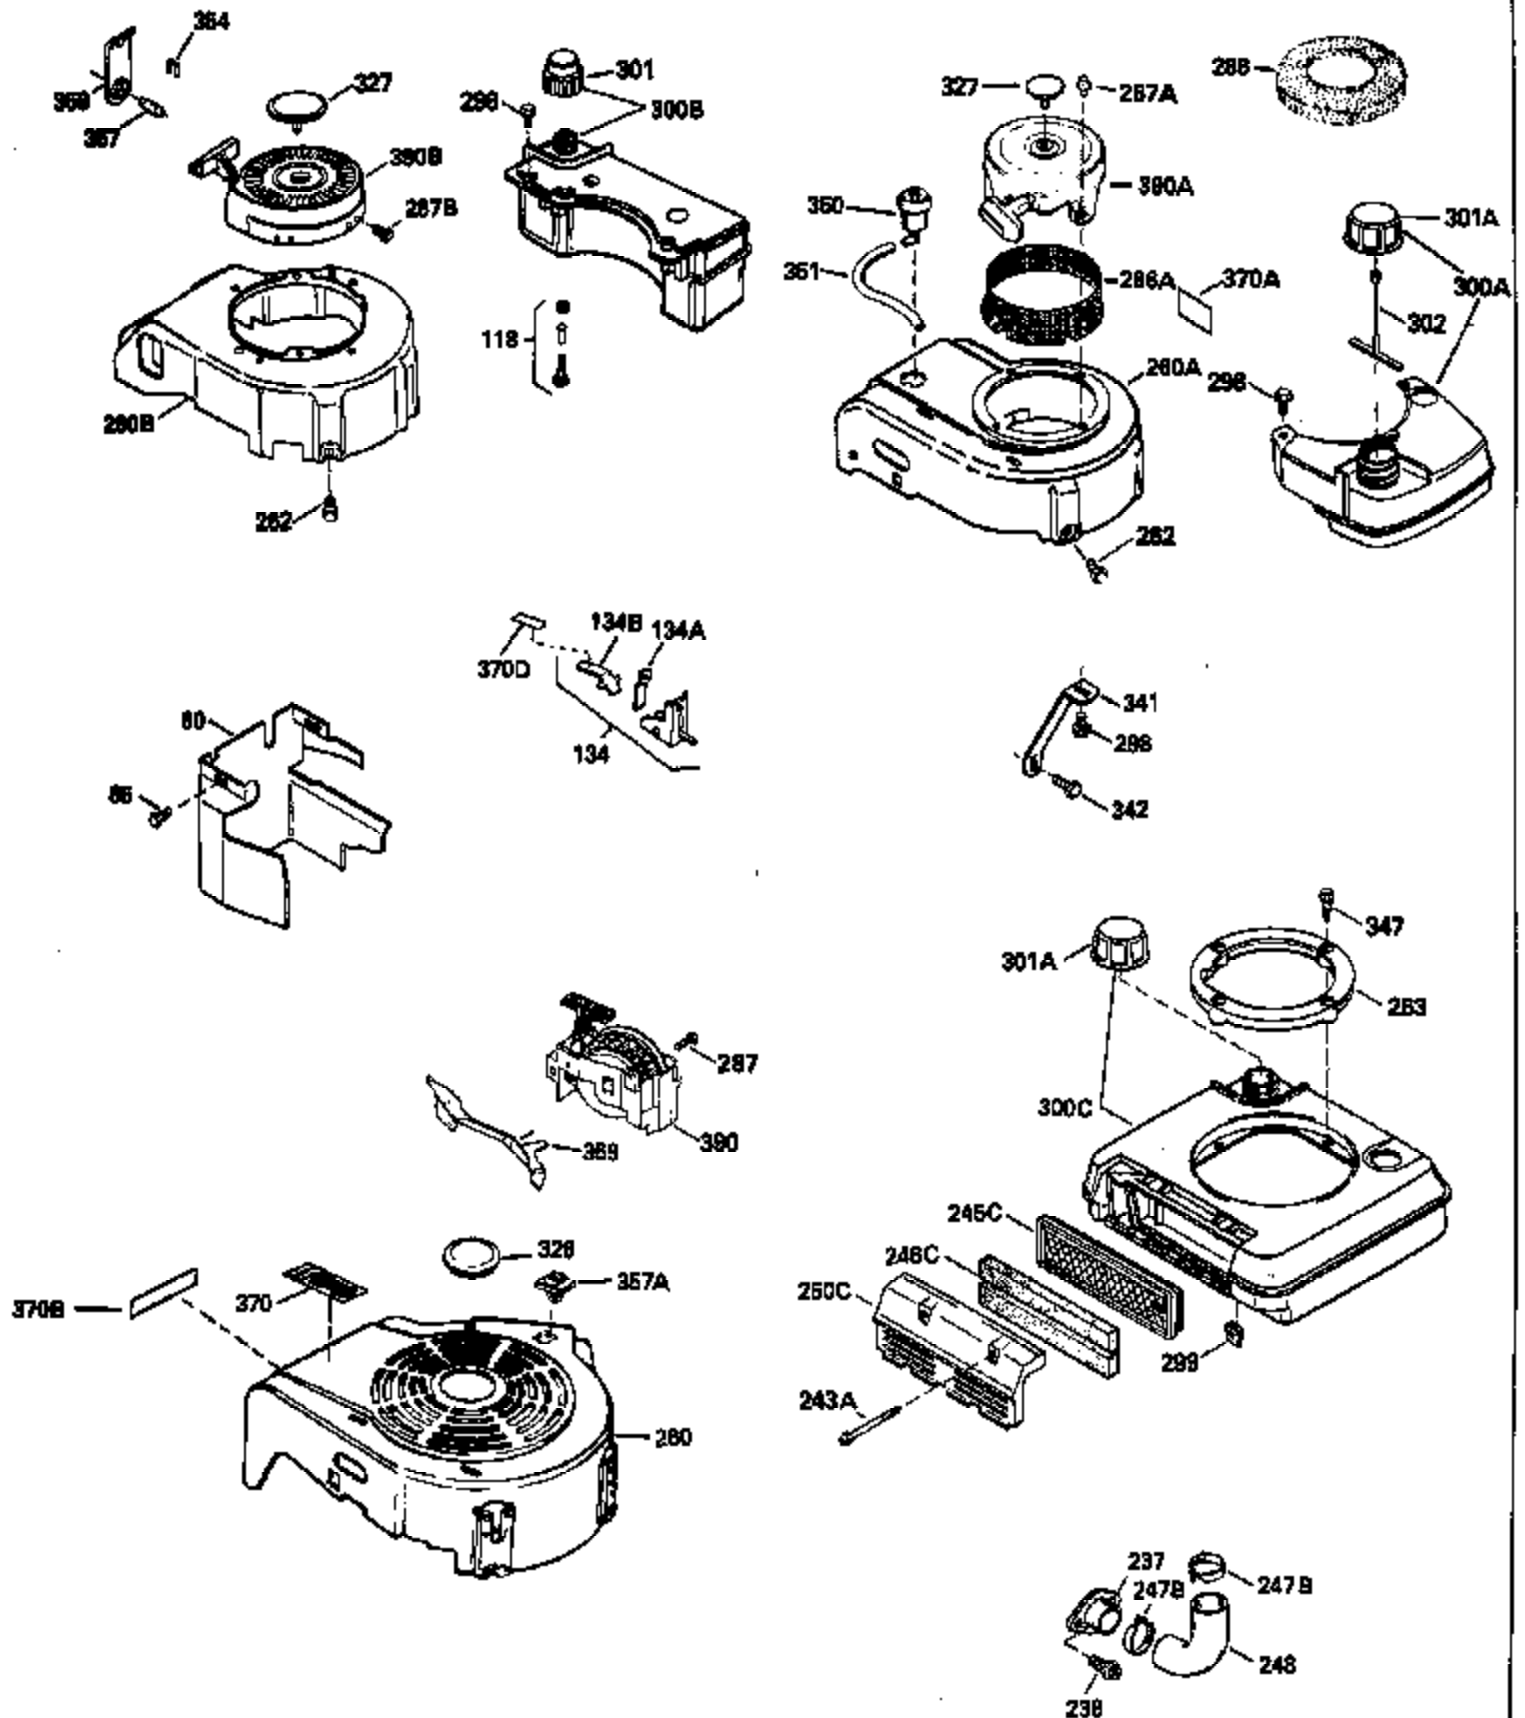

ILLUSTRATION SHOWS TYPICAL PARTS ONLY. ORDER BY PART NUMBER. PARTS NOT LISTED ARE SUPPLIED BY OEM.

Ref #	Part Number	Qty	Description
118	730194		Rope Guide Kit (Use as required with 34476 fuel tank)
238	650806		Screw, 10-32 x 5/8"
246C	35705		Filter, Pre-Air (Optional)
260	35127		Housing, Blower
262	650831		Screw, 1/4-20 x 15/32"
287A	650735		Screw, 10-24 x 3/8" (Use as required)
287A			Pop Rivet, (3/16" Dia.)(Purchase locally)
287	650802		Screw, 1/4-20 x 5/8"
298	28763		Screw, 10-32 x 35/64"
300B	34476		Fuel Tank (Incl. 292 & 301)
301	33032		Fuel Cap
326	34113		Plug, Screen
390	590531		Side Mount Rewind Starter (Refer to Division 5, Section C, page 32 or Fiche 8, Grid G-8 for breakdown)