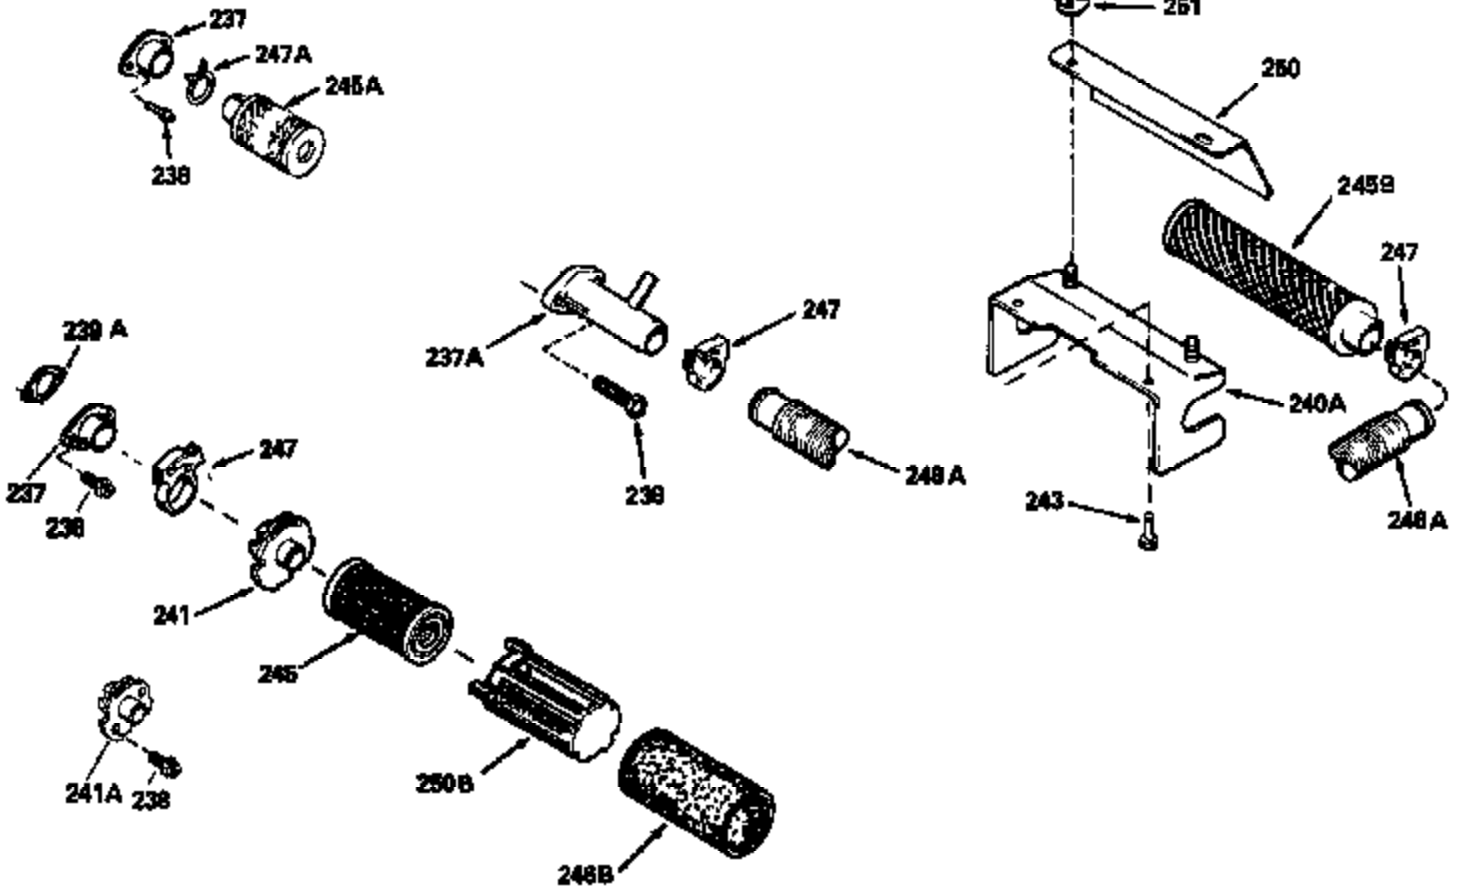

Ref #	Part Number	Qty	Description
19	31361		Spring, Extension
69	35261		* Gasket, Mounting flange
182	6201		Screw, 1/4-28 x 7/8"
185	31384A		Pipe, Intake (Incl. 224)
186	34337		Link, Governor spring
209	30200		Screw, 10-24 x 9/16"
223	650451		Screw, 1/4-20 x 1"
238	650806		Screw, 10-32 x 5/8"
246B	35435		Filter, Pre-Air (Use as required)