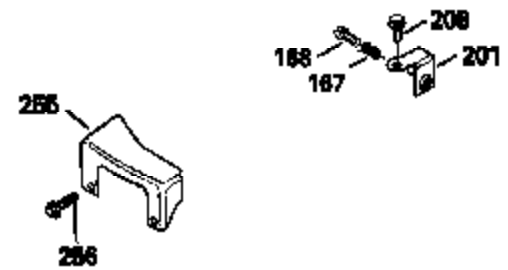

Ref #	Part Number	Qty	Description
19	31361		Spring, Extension
69	35261		* Gasket, Mounting flange
182	6201		Screw, 1/4-28 x 7/8"
185	31384A		Pipe, Intake (Incl. 224)
186	34337		Link, Governor spring
209	30200		Screw, 10-24 x 9/16"
223	650451		Screw, 1/4-20 x 1"
238	650806		Screw, 10-32 x 5/8"
246B	35435		Filter, Pre-Air (Use as required)