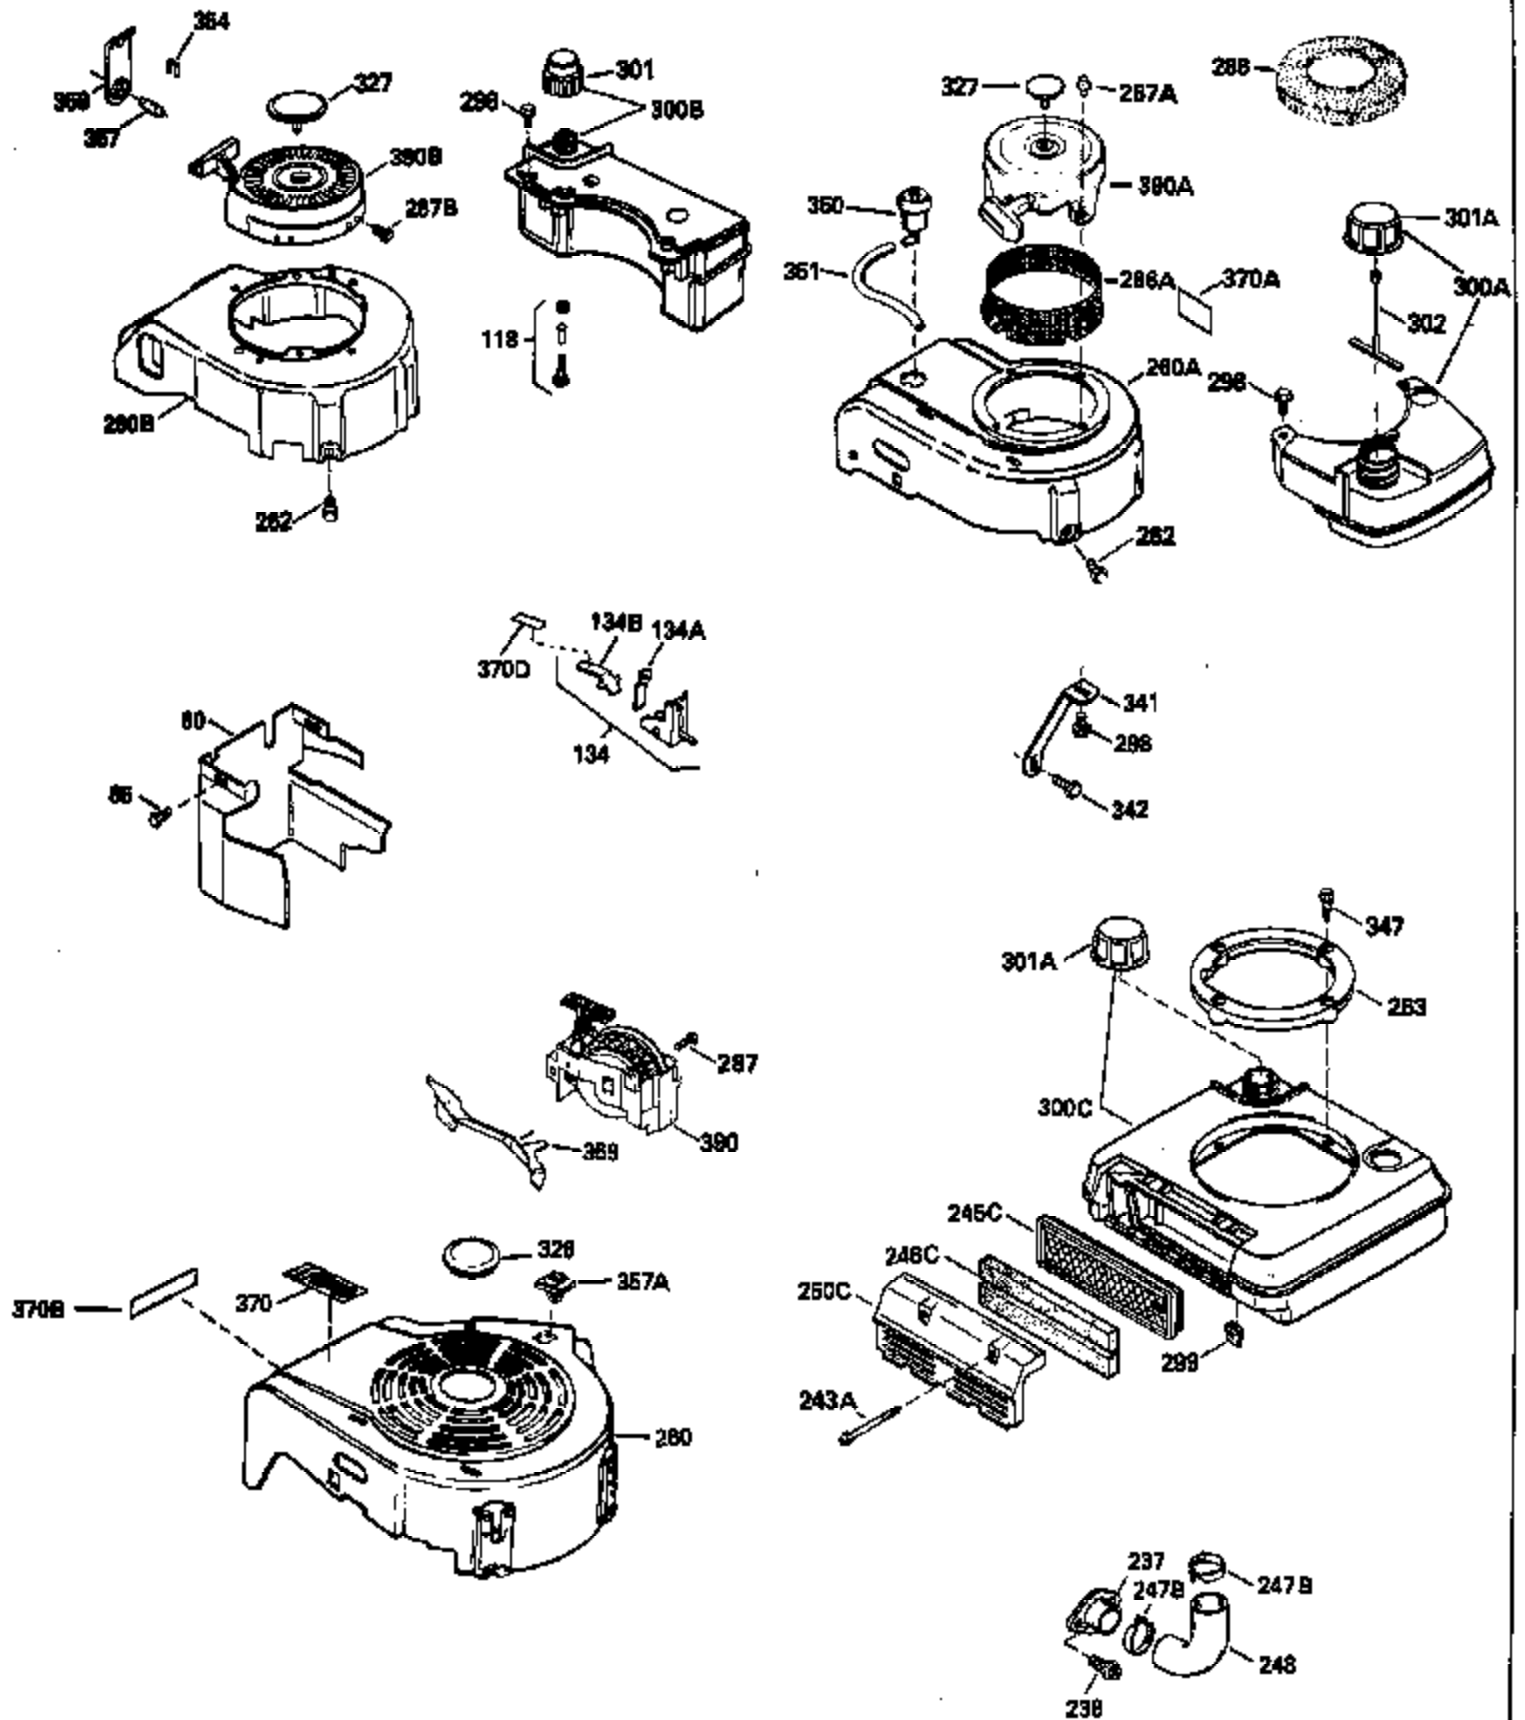

ILLUSTRATION SHOWS TYPICAL PARTS ONLY. ORDER BY PART NUMBER. PARTS NOT LISTED ARE SUPPLIED BY OEM.

Ref #	Part Number	Qty	Description
118	730194		Rope Guide Kit (Use as required with 34476 fuel tank)
238	650806		Screw, 10-32 x 5/8"
246C	35705		Filter, Pre-Air (Optional)
260A	34859		Housing, Blower
262	650831		Screw, 1/4-20 x 15/32"
287A	650735		Screw, 10-24 x 3/8" (Use as required)
287A			Pop Rivet, (3/16" Dia.)(Purchase locally)
301	33032		Fuel Cap
370A	34346		Decal, Instruction
390A	590420A		Rewind Starter (Refer to Division 5, Section C, page 25 or Fiche 8, Grid G-7 for breakdown)