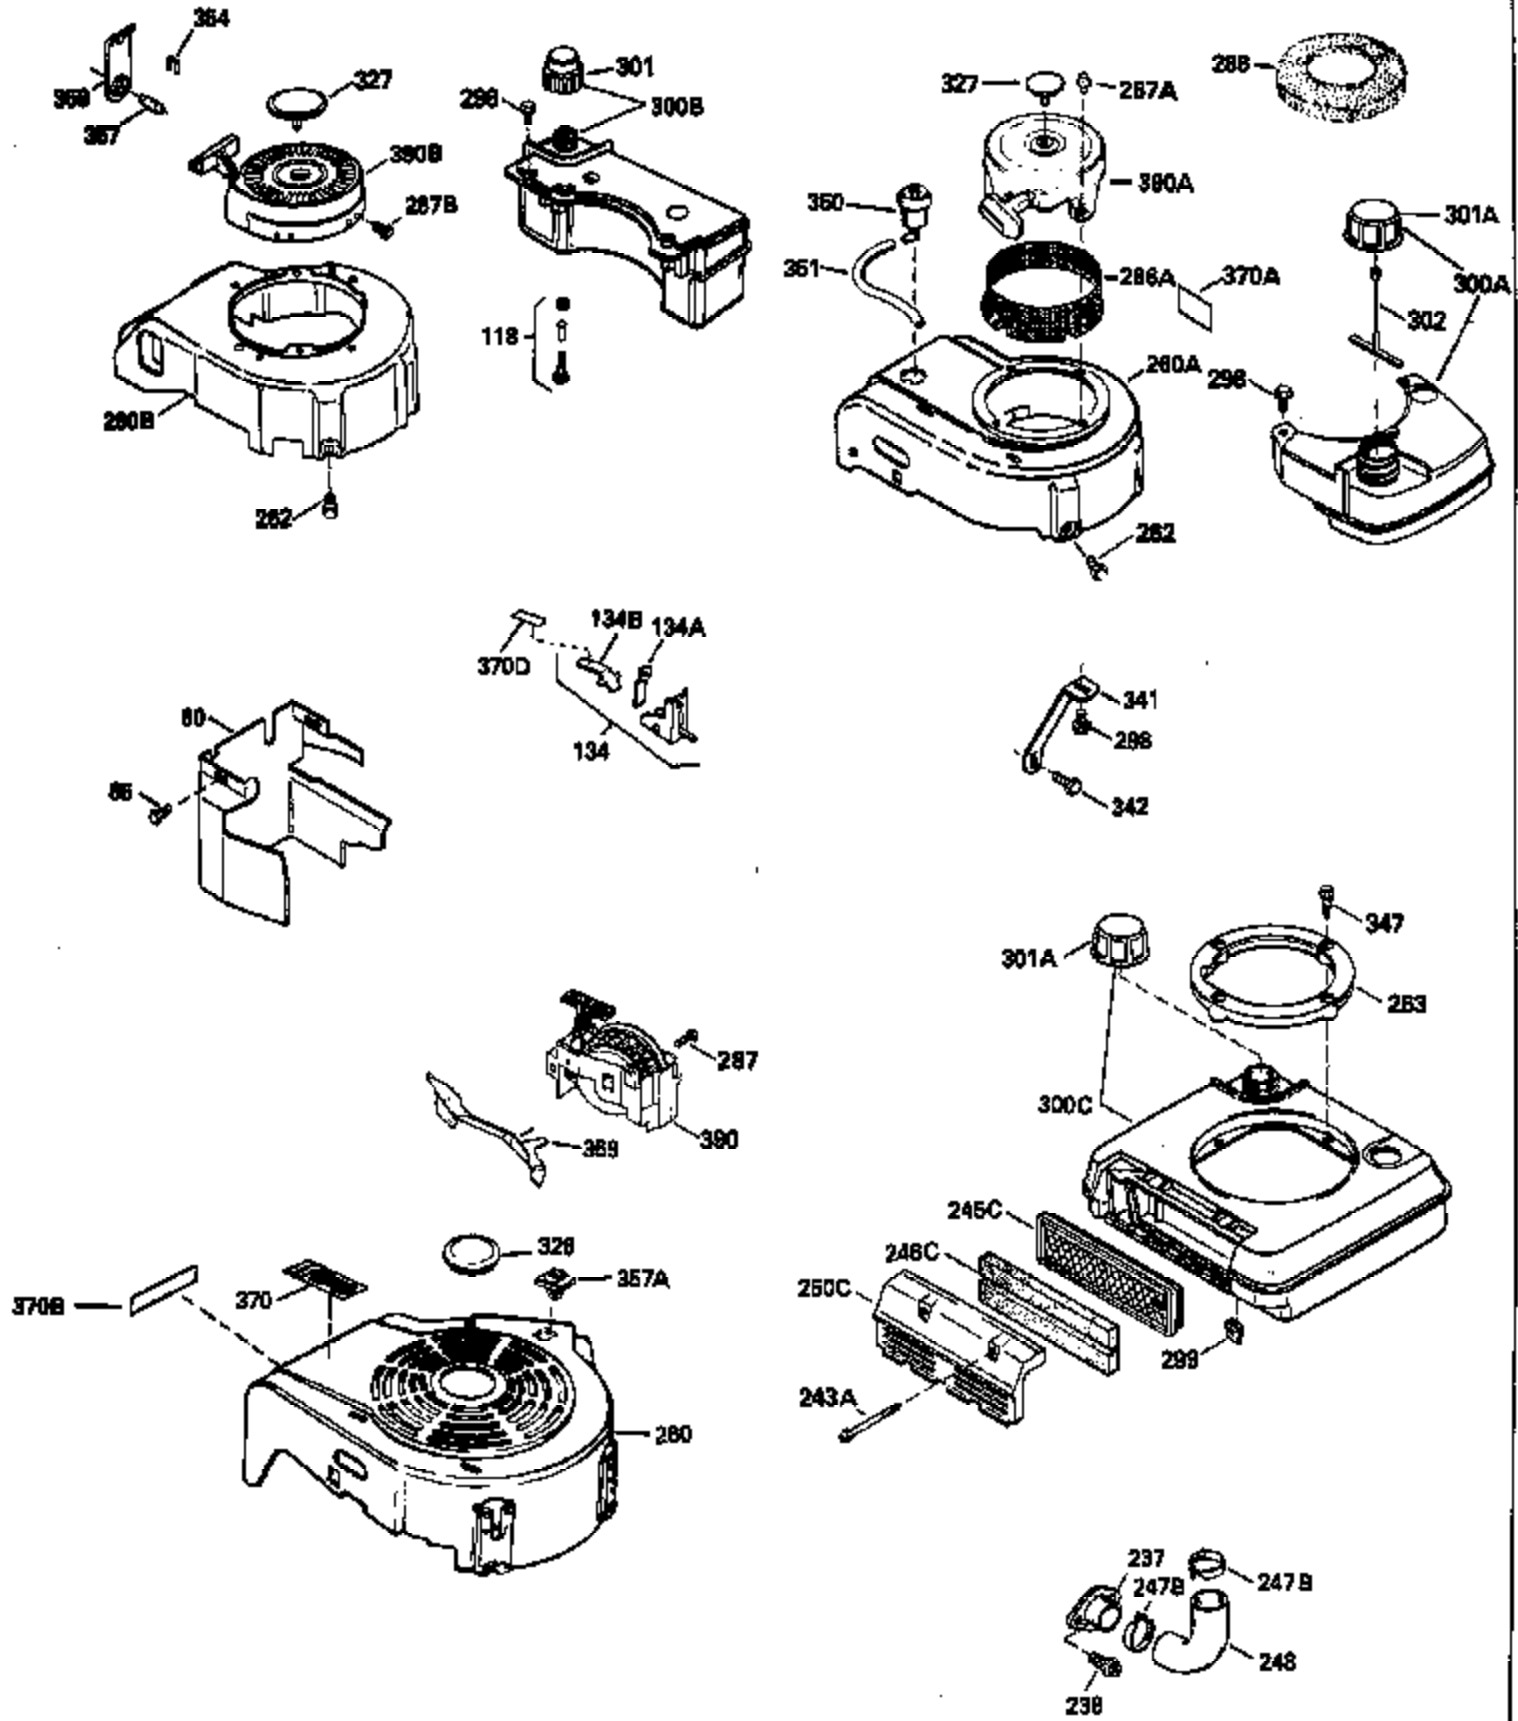

ILLUSTRATION SHOWS TYPICAL PARTS ONLY. ORDER BY PART NUMBER. PARTS NOT LISTED ARE SUPPLIED BY OEM.

Ref #	Part Number	Qty	Description
118	730194		Rope Guide Kit (Use as required with 34476 fuel tank)
238	650806		Screw, 10-32 x 5/8"
246C	35705		Filter, Pre-Air (Optional)
260A	35476		Housing, Blower
262	650831		Screw, 1/4-20 x 15/32"
287A	650735		Screw, 10-24 x 3/8" (Use as required)
287A			Pop Rivet, (3/16" Dia.)(Purchase locally)
301	33032		Fuel Cap
370A	34346		Decal, Instruction
390A	590420A		Rewind Starter (Refer to Division 5, Section C, page 25 or Fiche 8, Grid G-7 for breakdown)