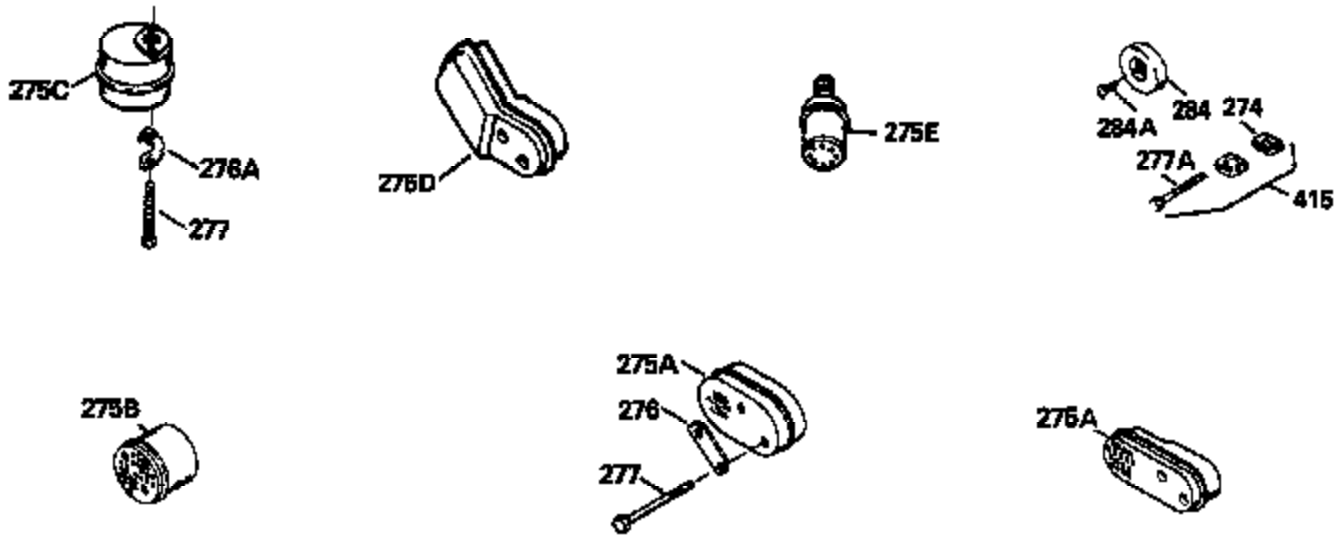

Ref #	Part Number	Qty	Description
210	27793		Clip, Conduit
211	28942		Screw, 10-32 x 3/8"
274	26754A		* Gasket, Exhaust (Use as required)
275D	34591		Muffler
276	33753		Plate, Lock
277A	30063		Screw, 1/4-20 x 1/2" (Use as required)
277	650795		Screw, 1/4-20 x 2-1/4"
370F	34387		Decal, Instruction (Optional)
415	730162		Muffler Adap.Kit(Incl.274,277A)(Use a s req.)
430	730574		Debris Screen Kit (Incl. 370F,431-433)(Opt.)
431	35596		Screen, Debris (Optional)
432	35597		Bracket, Debris screen (Optional)
433	650910		Screw, 8-32 x 1/4" (Optional)