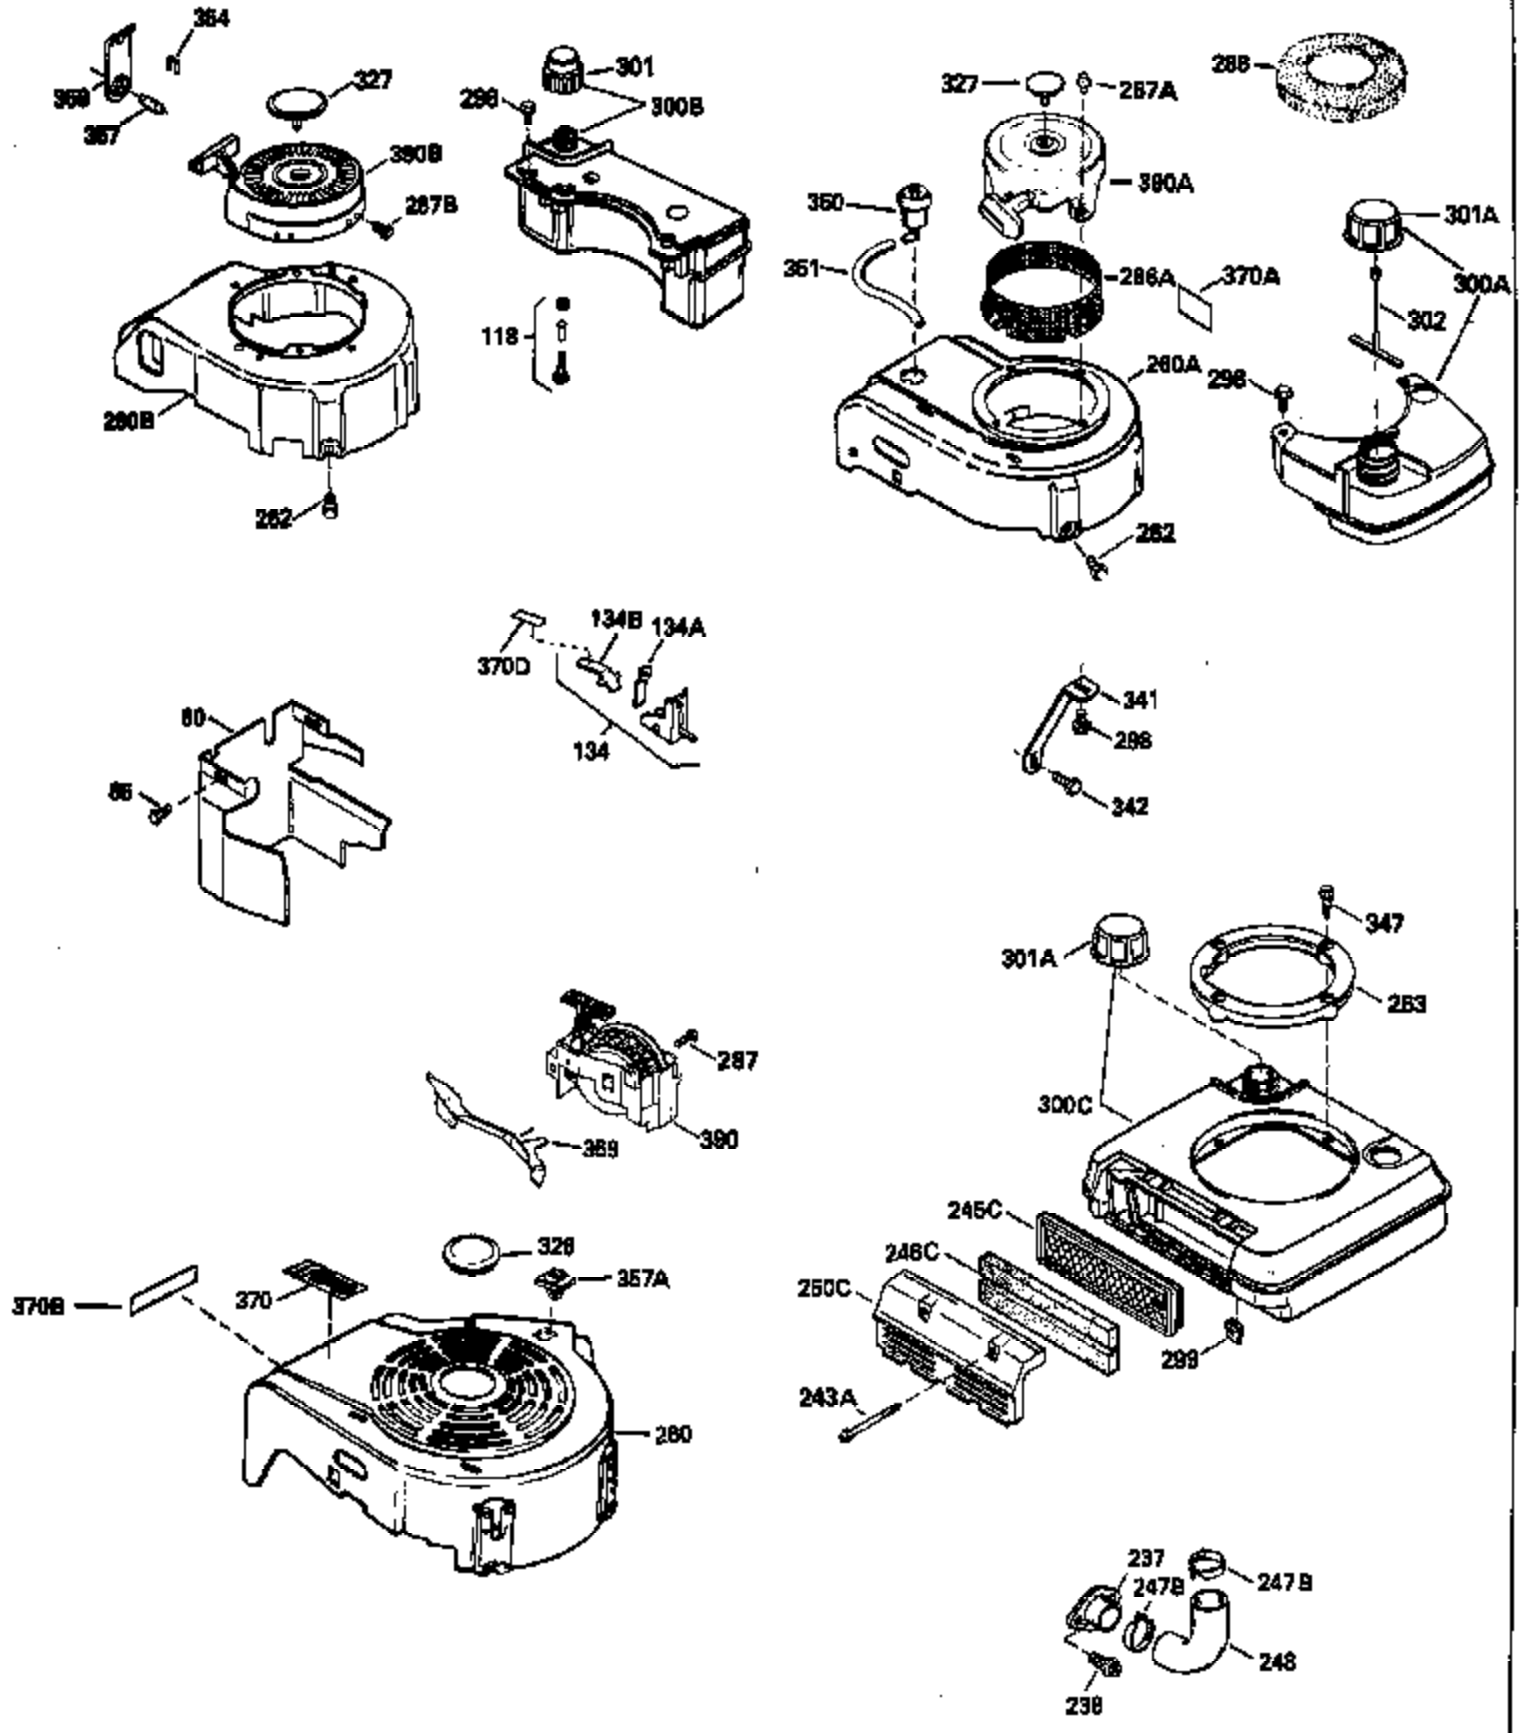

ILLUSTRATION SHOWS TYPICAL PARTS ONLY. ORDER BY PART NUMBER. PARTS NOT LISTED ARE SUPPLIED BY OEM.

Ref #	Part Number	Qty	Description
118	730194		Rope Guide Kit (Use as required with 34476 fuel tank)
246C	35705		Filter, Pre-Air (Optional)
260A	34447		Housing, Blower
262	650831		Screw, 1/4-20 x 15/32"
286A	35354		Screen, Starter cup (Stationary)
287A	650735		Screw, 10-24 x 3/8" (Use as required)
287A			Pop Rivet, (3/16" Dia.)(Purchase locally)
301	33032		Fuel Cap
354	35025		Staple (Not used on all models)
357	34985		Rope Stop & Staple Ass'y. (Incl. 354)
358	35168		Bracket Assy., Rope guide
370	34993		Decal, Instruction
390A	590420A		Rewind Starter (Refer to Division 5, Section C, page 25 or Fiche 8, Grid G-7 for breakdown)