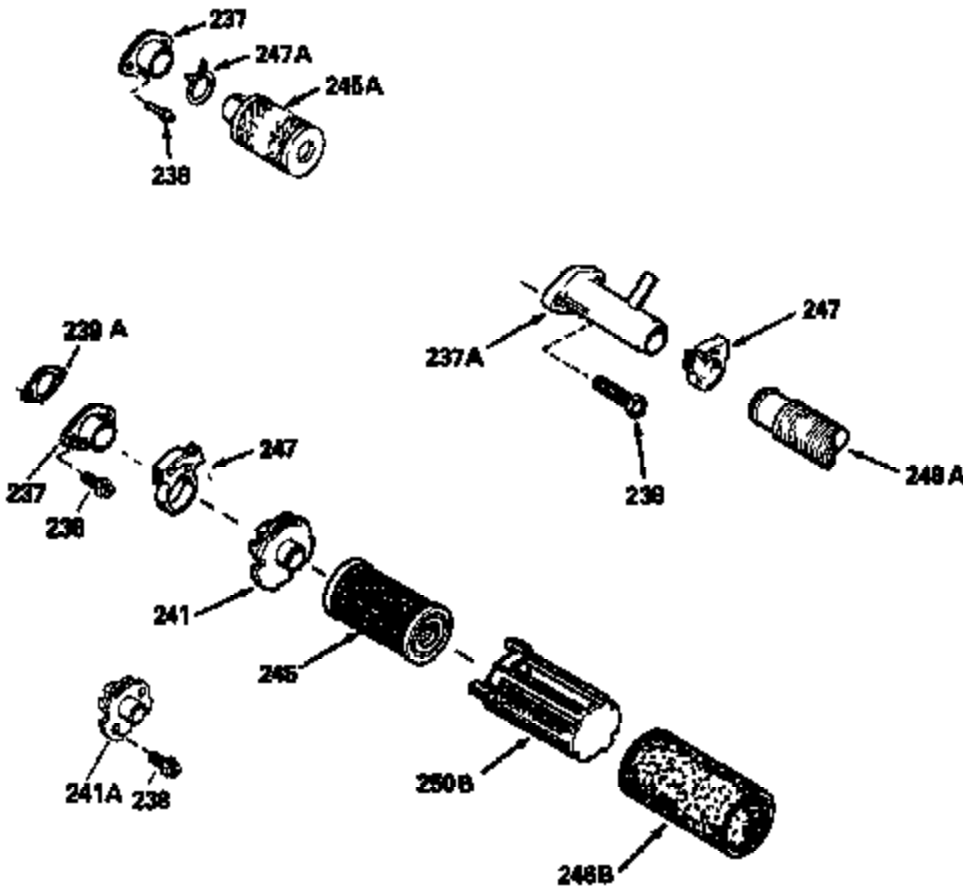

Ref #	Part Number	Qty	Description
19	31361		Spring, Extension
53	31745		Tang, Washer
54	31747		Washer, Flat
55	33774		Shaft, P.T.O.
56	33401		Right Hand Worm Gear
57	31749		Ring, Retaining
58	31744		Seal, Oil
59	31787		Washer, Flat
69	35261		* Gasket, Mounting flange
70A	35609		Flange Ass'y. (Incl.58, 72, 73, 75, 8 0 & 311)
87	650492		Screw, 1/4-20 x 2-1/4"
182	6201		Screw, 1/4-28 x 7/8"
185	31384A		Pipe, Intake (Incl. 224)
186	32653		Link, Governor spring
216	33086		Lever, Speed adjusting
223	650451		Screw, 1/4-20 x 1"
241	35067		Collar, Air cleaner (Black)
245	35066		Filter, Air cleaner
246B	35435		Filter, Pre-Air (Use as required)
247A	35068		Clamp, Air cleaner
250B	35065		Air Cleaner Cover Ass'y.