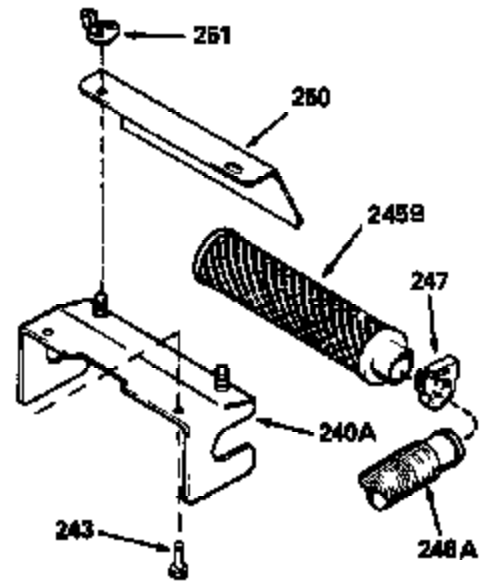

---

Ref #	Part Number	Qty	Description
420	730225		SAE 30, 4-Cycle Engine Oil (Quart)

---

ILLUSTRATION SHOWS TYPICAL PARTS ONLY. ORDER BY PART NUMBER. PARTS NOT LISTED ARE SUPPLIED BY OEM.

Ref #	Part Number	Qty	Description
118	730194		Rope Guide Kit (Use as required with 34476 fuel tank)
238	650806		Screw, 10-32 x 5/8"
246C	35705		Filter, Pre-Air (Optional)
260A	34859		Housing, Blower
262	650831		Screw, 1/4-20 x 15/32"
286	35009		Screen, Starter cup
287A	650735		Screw, 10-24 x 3/8" (Use as required)
287A			Pop Rivet, (3/16" Dia.)(Purchase locally)
301	33032		Fuel Cap
370A	34346		Decal, Instruction
370	550223		Decal, Name
390A	590420A		Rewind Starter (Refer to Division 5, Section C, page 25 or Fiche 8, Grid G-7 for breakdown)

Ref #	Part Number	Qty	Description
189	650839		Screw, 1/4-20 x 3/8"
190	35831		Lever, Brake
191	35041A		Bracket Assy., S.E. Brake (Incl. 195)
194	32309		Ring, Retaining
195	610973		Terminal Assy.
210	27793		Clip, Conduit
211	28942		Screw, 10-32 x 3/8"
274	26754A		* Gasket, Exhaust (Use as required)
277	650795		Screw, 1/4-20 x 2-1/4"
277A	30063		Screw, 1/4-20 x 1/2" (Use as required )
370F	34387		Decal, Instruction (Optional)
415	730162		Muffler Adap.Kit(Incl.274,277A)(Use a s req.)
430	730574		Debris Screen Kit (Incl. 370F,431-433 )(Opt.)
431	35596		Screen, Debris (Optional)
432	35597		Bracket, Debris screen (Optional)
433	650910		Screw, 8-32 x 1/4" (Optional)

Ref #	Part Number	Qty	Description
19	31361		Spring, Extension
69	35261		* Gasket, Mounting flange
182	6201		Screw, 1/4-28 x 7/8"
185	31384A		Pipe, Intake (Incl. 224)
186	34337		Link, Governor spring
209	30200		Screw, 10-24 x 9/16"
223	650451		Screw, 1/4-20 x 1"
238	650806		Screw, 10-32 x 5/8"
246B	35435		Filter, Pre-Air (Use as required)