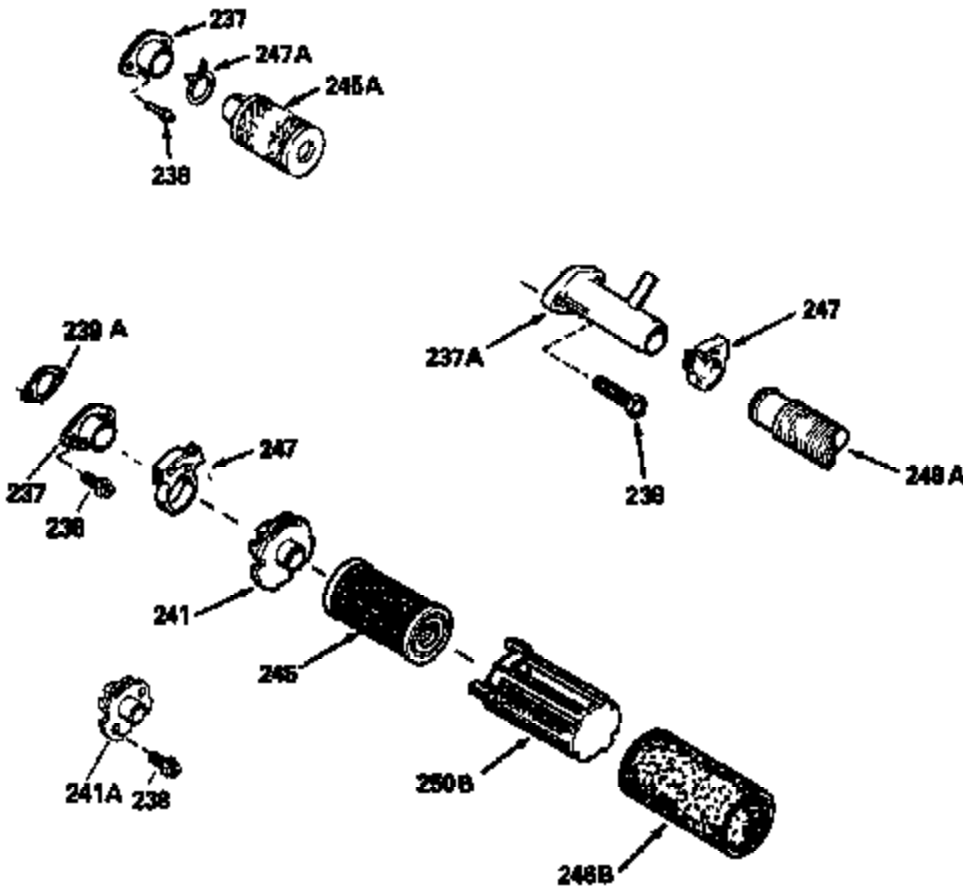

Ref #	Part Number	Qty	Description
19	31361		Spring, Extension
53	31745		Tang, Washer
54	31747		Washer, Flat
55A	34647		Shaft, P.T.O.
56	31746		Left Hand Worm Gear
57	33537		Ring, Retaining
58	31744		Seal, Oil
69	35261		* Gasket, Mounting flange
70A	33535B		Flange Ass'y. (Incl.58, 72, 72A, 73, 75 & 80)
87	650492		Screw, 1/4-20 x 2-1/4"
182	6201		Screw, 1/4-28 x 7/8"
185	31384A		Pipe, Intake (Incl. 224)
186	32653		Link, Governor spring
216	33086		Lever, Speed adjusting
223	650451		Screw, 1/4-20 x 1"
241	35067		Collar, Air cleaner (Black)
245	35066		Filter, Air cleaner
246B	35435		Filter, Pre-Air (Use as required)
247A	35068		Clamp, Air cleaner
250B	35065		Air Cleaner Cover Ass'y.