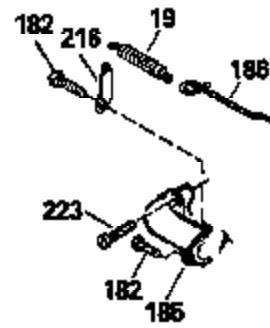

Ref #	Part Number	Qty	Description
19	31361		Spring, Extension
69	35261		* Gasket, Mounting flange
182	6201		Screw, 1/4-28 x 7/8"
185	31384A		Pipe, Intake (Incl. 224)
186	34337		Link, Governor spring
209	30200		Screw, 10-24 x 9/16"
223	650451		Screw, 1/4-20 x 1"
241	35067		Collar, Air cleaner (Black)
245	35066		Filter, Air cleaner
246B	35435		Filter, Pre-Air (Use as required)
247A	35068		Clamp, Air cleaner
250B	35065		Air Cleaner Cover Ass'y.
255	35176		Cover, Speed control
256	650807		Screw, 10-32 x 7/16"