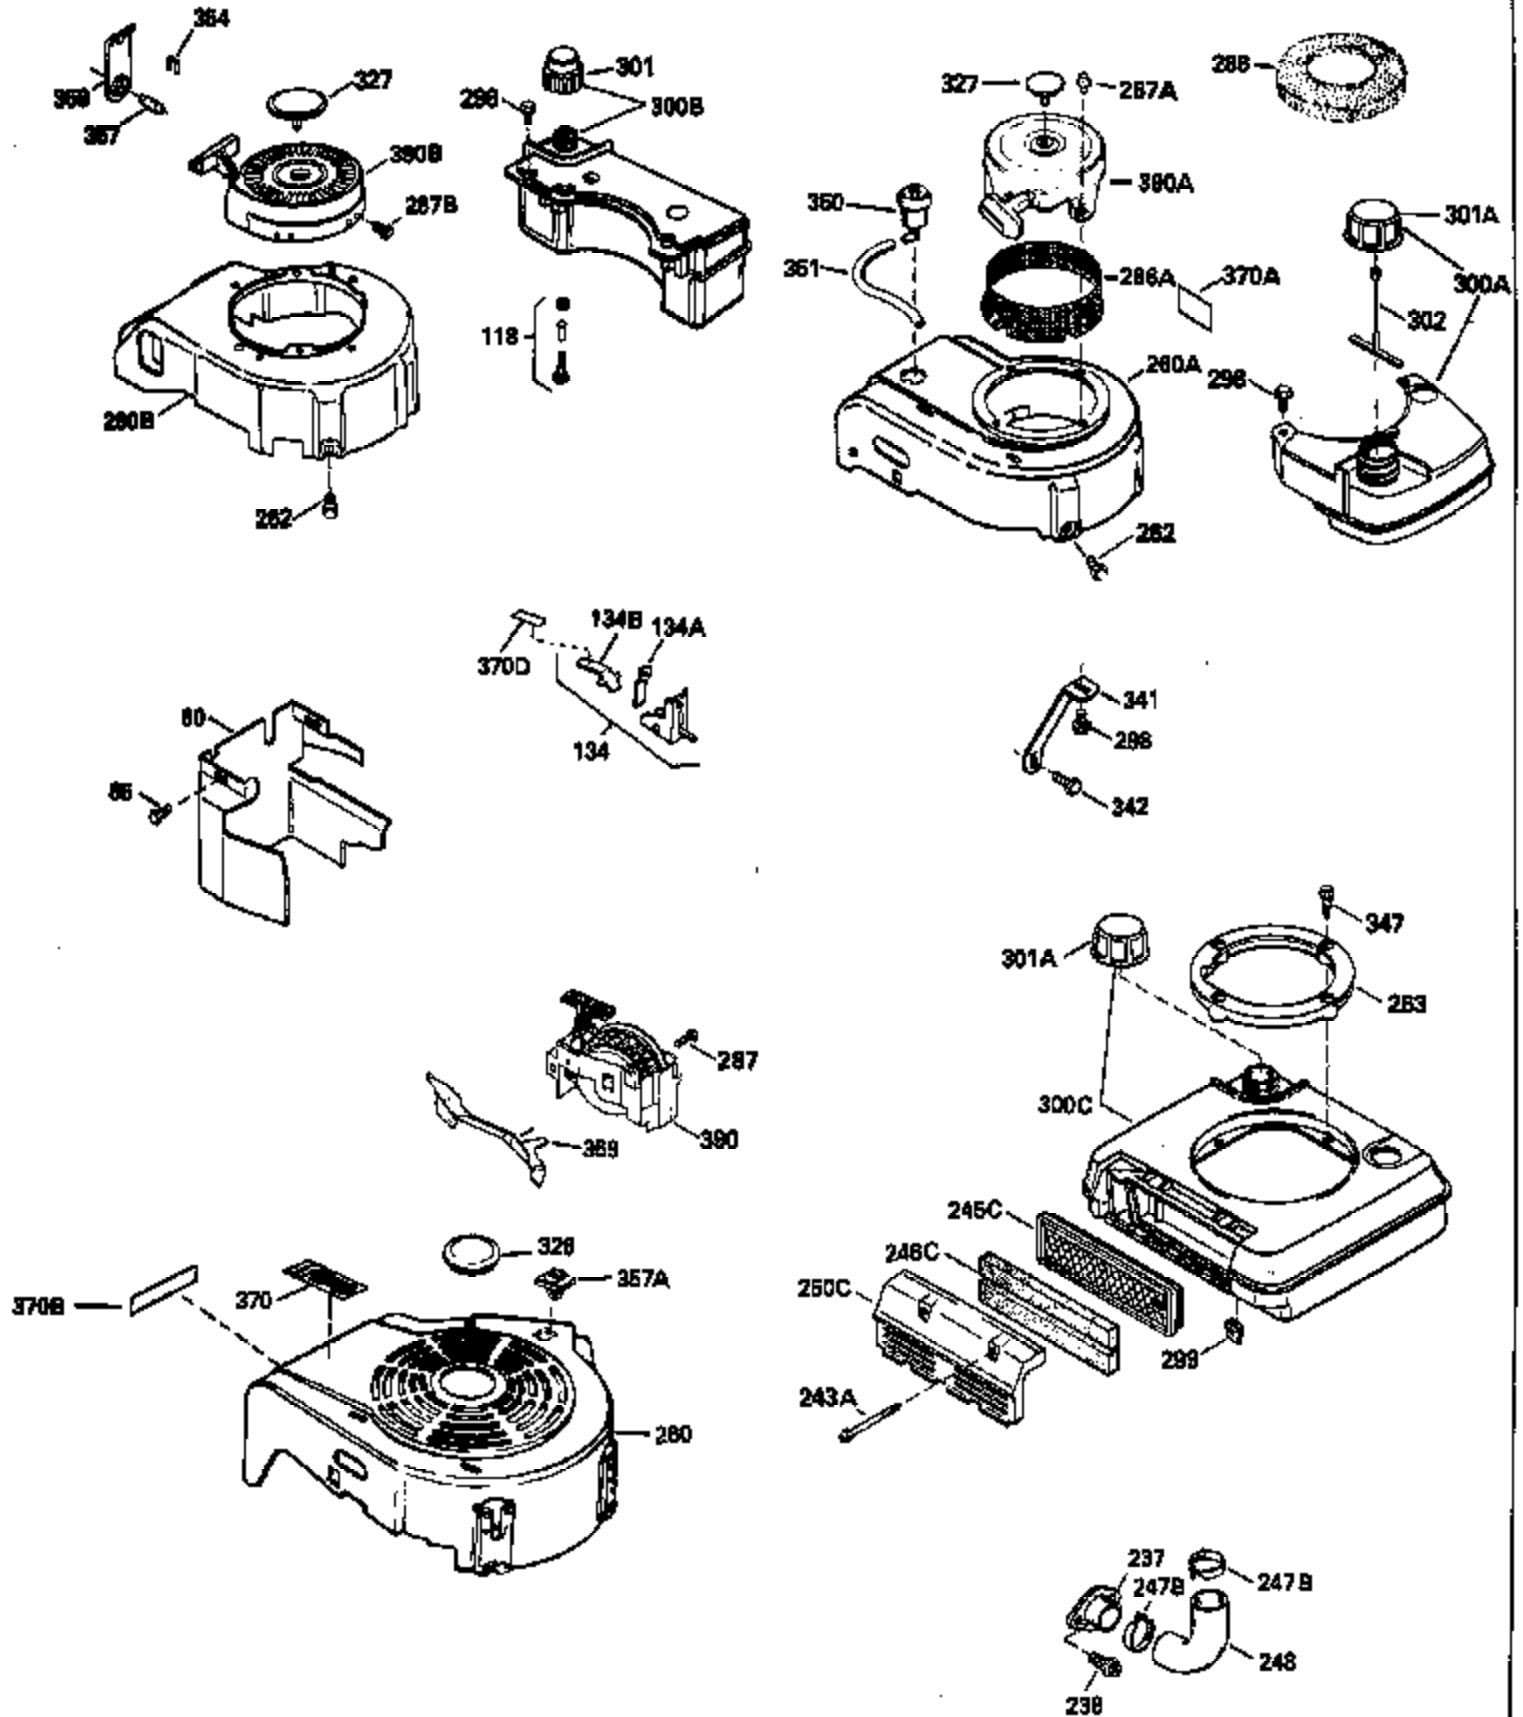

ILLUSTRATION SHOWS TYPICAL PARTS ONLY. ORDER BY PART NUMBER. PARTS NOT LISTED ARE SUPPLIED BY OEM.

Ref #	Part Number	Qty	Description
118	730194		Rope Guide Kit (Use as required with 34476 fuel tank)
246C	35705		Filter, Pre-Air (Optional)
260A	34447		Housing, Blower
262	650831		Screw, 1/4-20 x 15/32"
286A	35354		Screen, Starter cup (Stationary)
287A	650735		Screw, 10-24 x 3/8" (Use as required)
287A			Pop Rivet, (3/16" Dia.)(Purchase locally)
301	33032		Fuel Cap
354	35025		Staple (Not used on all models)
357	34985		Rope Stop & Staple Ass'y. (Incl. 354)
370	35391		Decal, Instruction
390A	590420A		Rewind Starter (Refer to Division 5, Section C, page 25 or Fiche 8, Grid G-7 for breakdown)