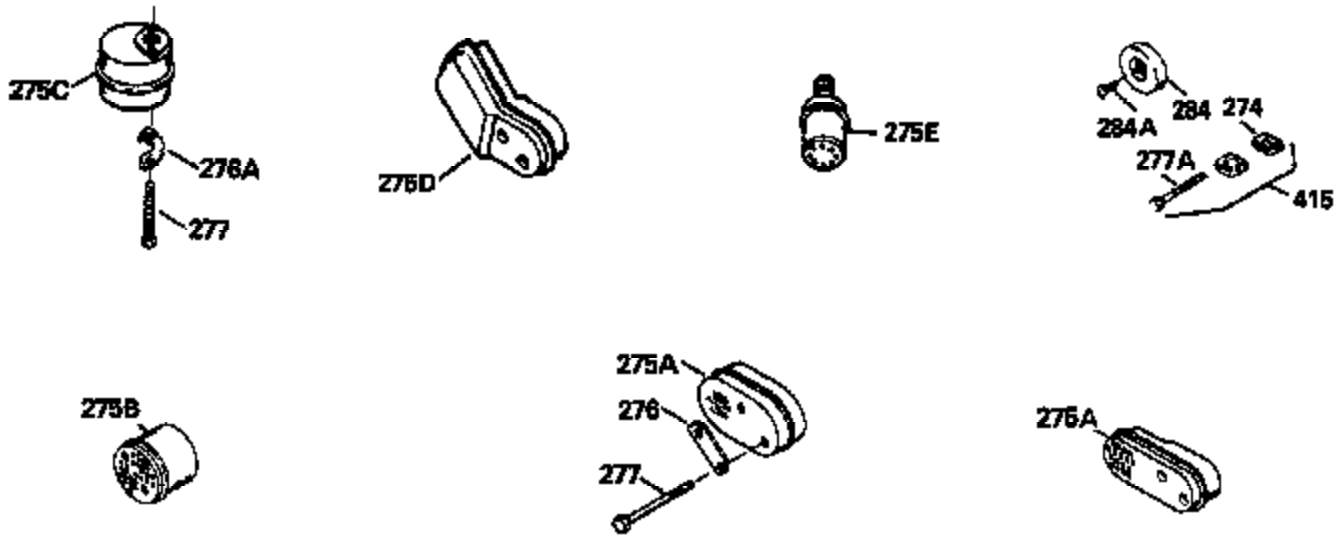

Ref #	Part Number	Qty	Description
189	650839		Screw, 1/4-20 x 3/8"
189A	650837		Screw, 10-32 x 1/4"
190	35831		Lever, Brake
191	35015B		Bracket Assy., S.E. Brake (Incl. 195)
194	32309		Ring, Retaining
195	610973		Terminal Assy.
274	26754A		* Gasket, Exhaust (Use as required)
277	650795		Screw, 1/4-20 x 2-1/4"
277A	30063		Screw, 1/4-20 x 1/2" (Use as required)
370F	34387		Decal, Instruction (Optional)
415	730162		Muffler Adap.Kit(Incl.274,277A)(Use a s req.)
430	730574		Debris Screen Kit (Incl. 370F,431-433)(Opt.)
431	35596		Screen, Debris (Optional)
432	35597		Bracket, Debris screen (Optional)
433	650910		Screw, 8-32 x 1/4" (Optional)