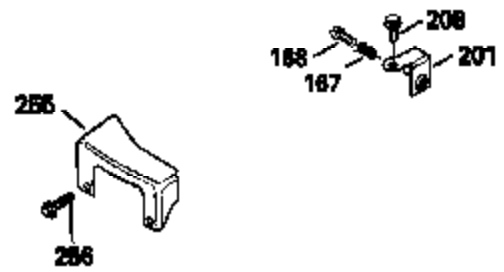

Ref #	Part Number	Qty	Description
19	31361		Spring, Extension
69	35261		* Gasket, Mounting flange
182	6201		Screw, 1/4-28 x 7/8"
185	31384A		Pipe, Intake (Incl. 224)
186	34337		Link, Governor spring
209	30200		Screw, 10-24 x 9/16"
223	650451		Screw, 1/4-20 x 1"
241	35067		Collar, Air cleaner (Black)
245	35066		Filter, Air cleaner
246B	35435		Filter, Pre-Air (Use as required)
247A	35068		Clamp, Air cleaner
250B	35065		Air Cleaner Cover Ass'y.
255	35176		Cover, Speed control
256	650807		Screw, 10-32 x 7/16"