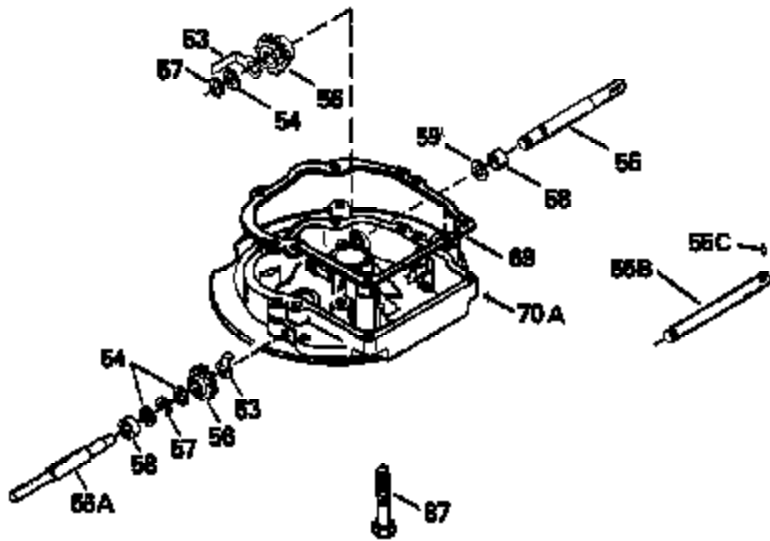

Ref #	Part Number	Qty	Description
19	31361		Spring, Extension
69	35261		* Gasket, Mounting flange
182	6201		Screw, 1/4-28 x 7/8"
185	31384A		Pipe, Intake (Incl. 224)
186	34337		Link, Governor spring
209	30200		Screw, 10-24 x 9/16"
223	650451		Screw, 1/4-20 x 1"
241	35067		Collar, Air cleaner (Black)
245	35066		Filter, Air cleaner
246B	35435		Filter, Pre-Air (Use as required)
247A	35068		Clamp, Air cleaner
250B	35065		Air Cleaner Cover Ass'y.
255	35176		Cover, Speed control
256	650807		Screw, 10-32 x 7/16"