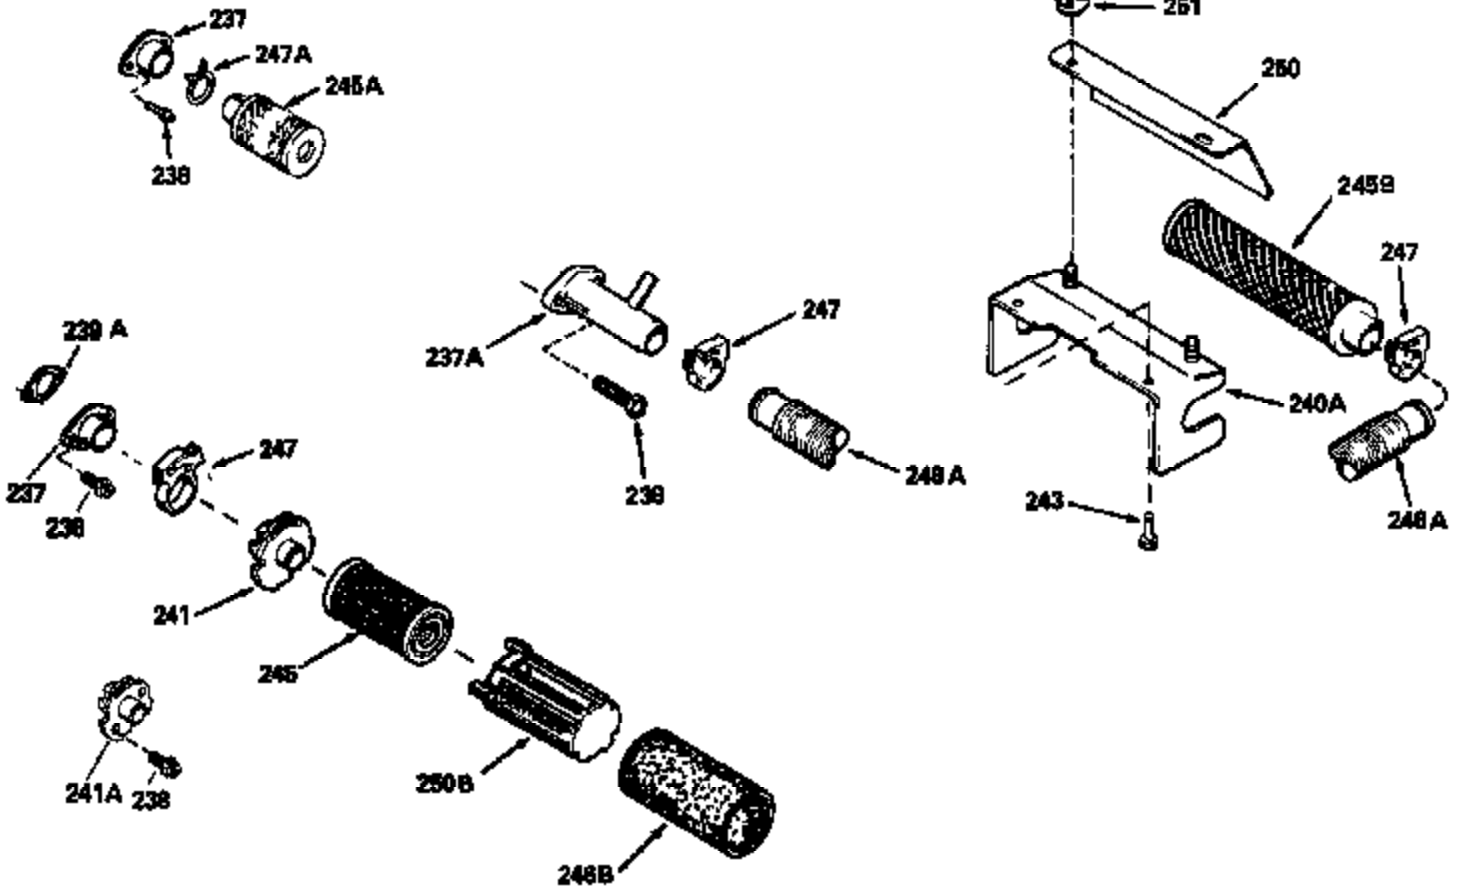

Ref #	Part Number	Qty	Description
19	31361		Spring, Extension
69	35261		* Gasket, Mounting flange
182	6201		Screw, 1/4-28 x 7/8"
185	31384A		Pipe, Intake (Incl. 224)
186	34337		Link, Governor spring
209	30200		Screw, 10-24 x 9/16"
223	650451		Screw, 1/4-20 x 1"
241	35067		Collar, Air cleaner (Black)
245	35066		Filter, Air cleaner
246B	35435		Filter, Pre-Air (Use as required)
247A	35068		Clamp, Air cleaner
250B	35065		Air Cleaner Cover Ass'y.
255	35176		Cover, Speed control
256	650807		Screw, 10-32 x 7/16"