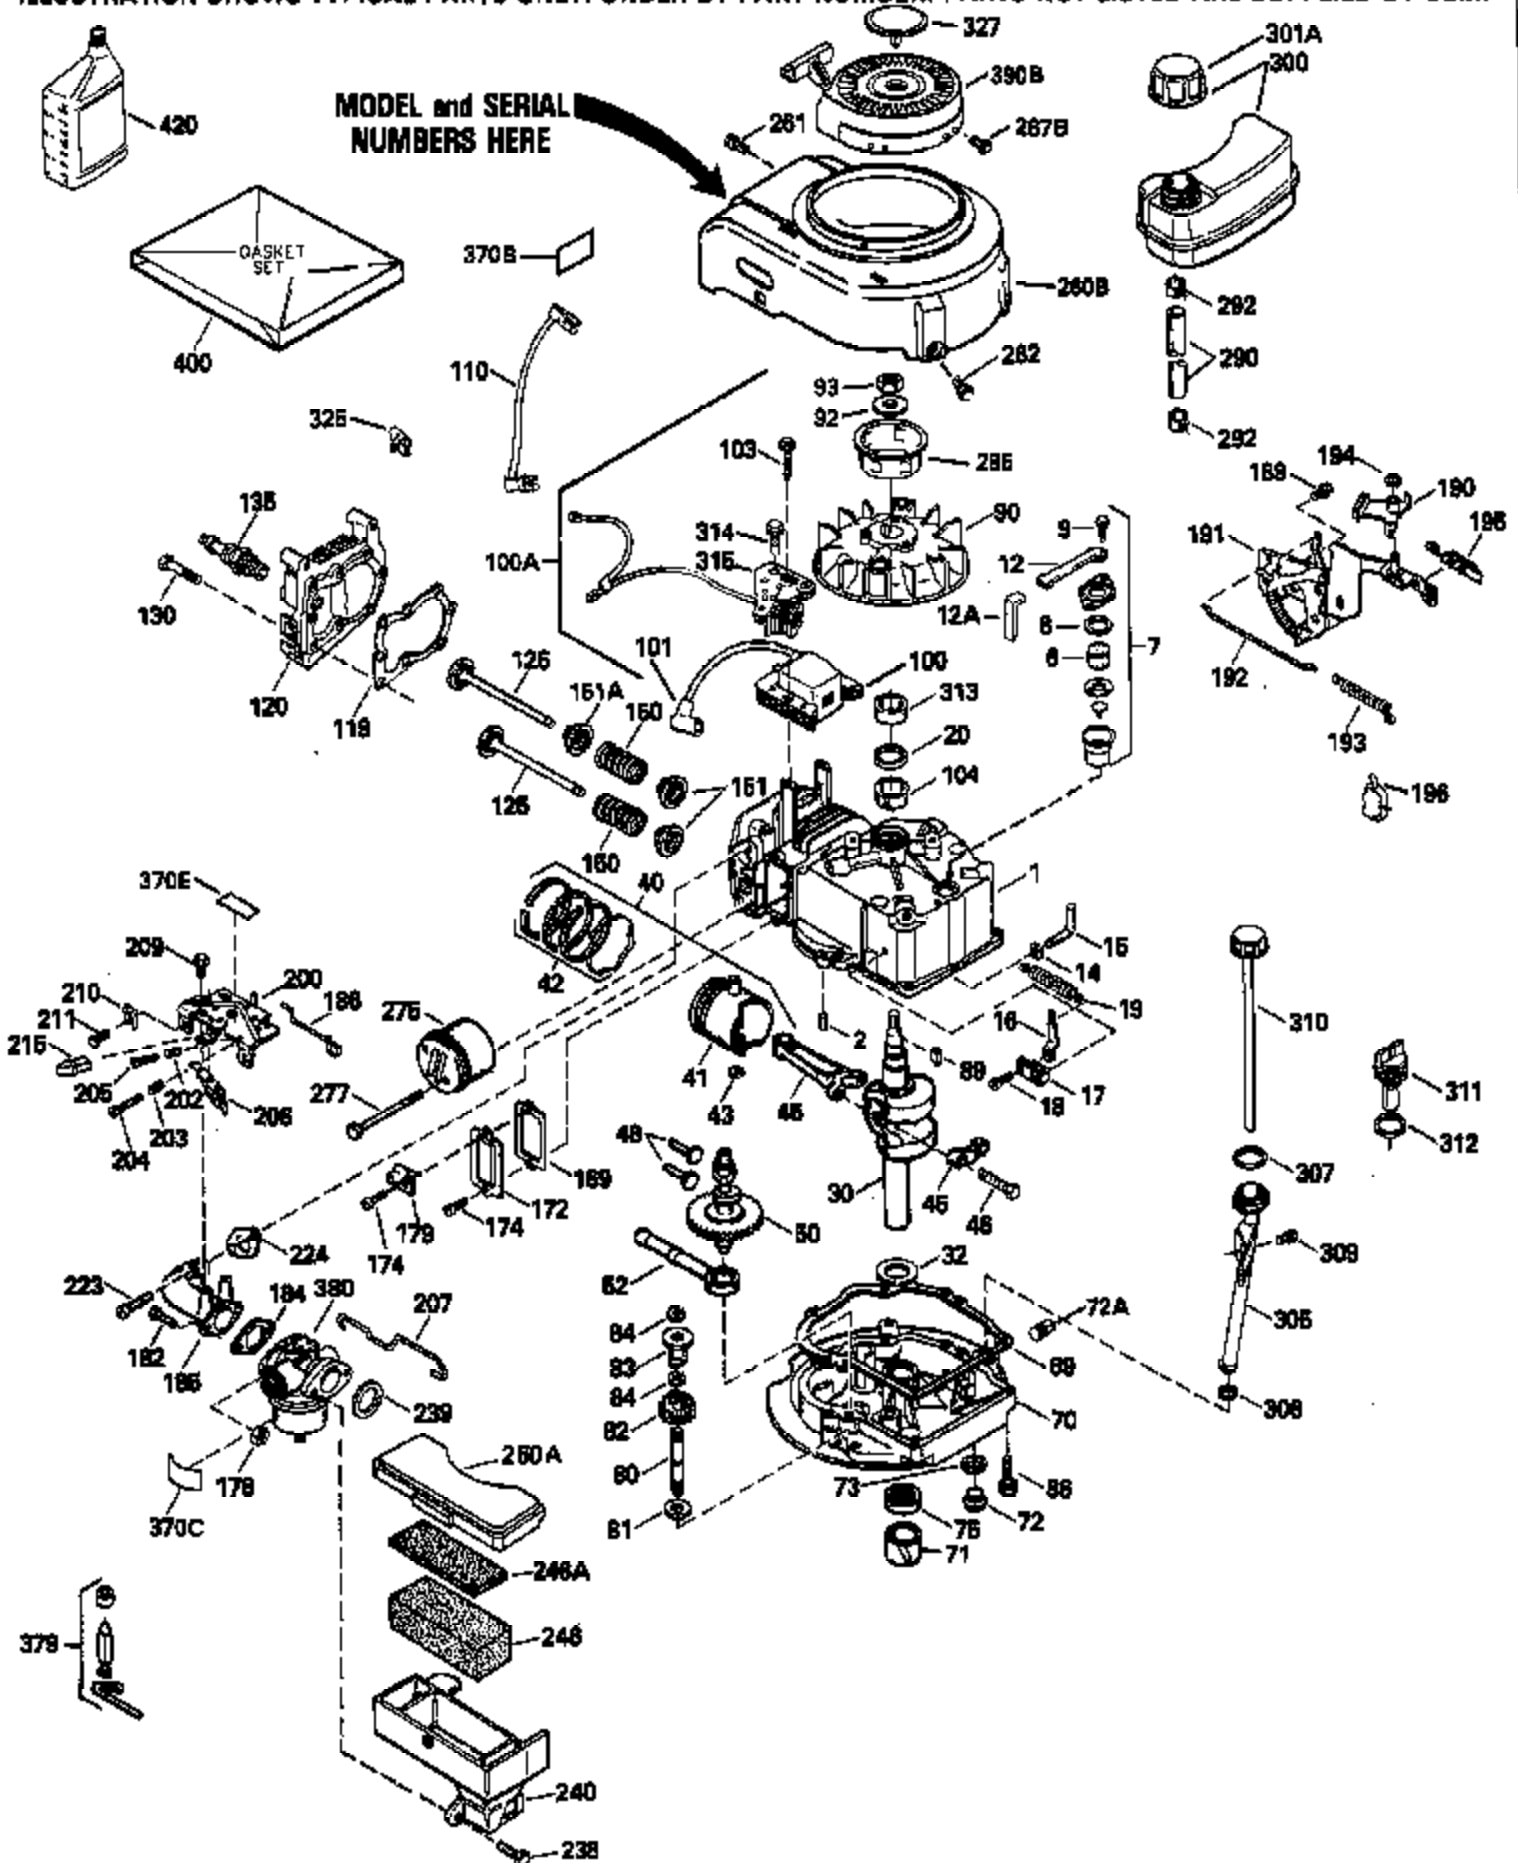

ILLUSTRATION SHOWS TYPICAL PARTS ONLY. ORDER BY PART NUMBER. PARTS NOT LISTED ARE SUPPLIED BY OEM.

Ref #	Part Number	Qty	Description
1	34975		Cylinder Ass'y. (Incl. 2, 8, 9 & 20) (2-1/2")
2	26727		Pin, Dowel
6	33734		Element, Breather
7	34214A		Breather Ass'y. (Incl. 6, 8, 9, 12 & 12A)
8	33735		* Gasket, Breather
9	30200		Screw, 10-24 x 9/16"
12	33886		Tube, Breather
14	28277		Washer
15	30589		Rod, Governor (Incl. 14)
16	31383A		Lever, Governor
17	31335		Clamp, Governor lever
18	650548		Screw, 8-32 x 5/16"
19	31361		Spring, Extension
20	32600		Seal, Oil
30	34460A		Crankshaft Ass'y.
40	34514		Piston, Pin & Ring Set (Std.) (2-1/2" Bore)
40	34515		Piston, Pin & Ring Set (.010" OS)
40	34516		Piston, Pin & Ring Set (.020" OS)
41	32538B		Piston & Pin Ass'y. (Incl. 43)(Std.)(2-1/2")
41	32548B		Piston & Pin Ass'y. (Incl. 43) (.010" OS)
41	32549B		Piston & Pin Ass'y. (Incl. 43) (.020" OS)
42	28986		Ring Set (Std.) (2-1/2" Bore)
42	28987		Ring Set (.010" OS)
42	28988		Ring Set (.020" OS)
43	20381		Ring, Piston pin retaining
45	30963B		Rod Assy., Connecting (Incl. 46)
46	32610A		Bolt, Connecting rod
48	27241		Lifter, Valve
50	33553		Camshaft (MCR)
52	29914		Oil Pump Assy.
69	35261		* Gasket, Mounting flange
70	30571A		Flange Ass'y. (Incl. 72, 73, 75, 80 & 311)
72	30572		Plug, Oil drain (Incl. 73)
73	28833		* Drain Plug Gasket (Not req. W/plastic plug)
75	26208		Seal, Oil
80	30574		Shaft, Governor
81	30590A		Washer, Flat
82	30591		Gear Assy., Governor (Incl. 81)
83	30588A		Spool, Governor
84	29193		Ring, Retaining
86	650488		Screw, 1/4-20 x 1-1/4"
89	611004		Flywheel Key
90	611046A		Flywheel
92	650815		Washer, Belleville
93	650816		Nut, Flywheel
100	730207		Magneto-to-Solid State Conversion Kit (Includes solid state module, solid state flywheel key, and instructions.)(Use as required on external ignition engines only.)
100	34443A		Solid State Assy.
103	650814		Screw, Torx T-15, 10-24 x 1"
110	34961		Ground Wire
119	29953C		* Gasket, Cylinder head
120	34335		Head, Cylinder
125	29313C		Exhaust Valve (Std.) (Incl. 151)
125	29315C		Exhaust Valve (1/32" OS) (Incl. 151)
126	29314B		Intake Valve (Std.) (Incl. 151)
126	29315C		Intake Valve (1/32" OS) (Incl. 151)