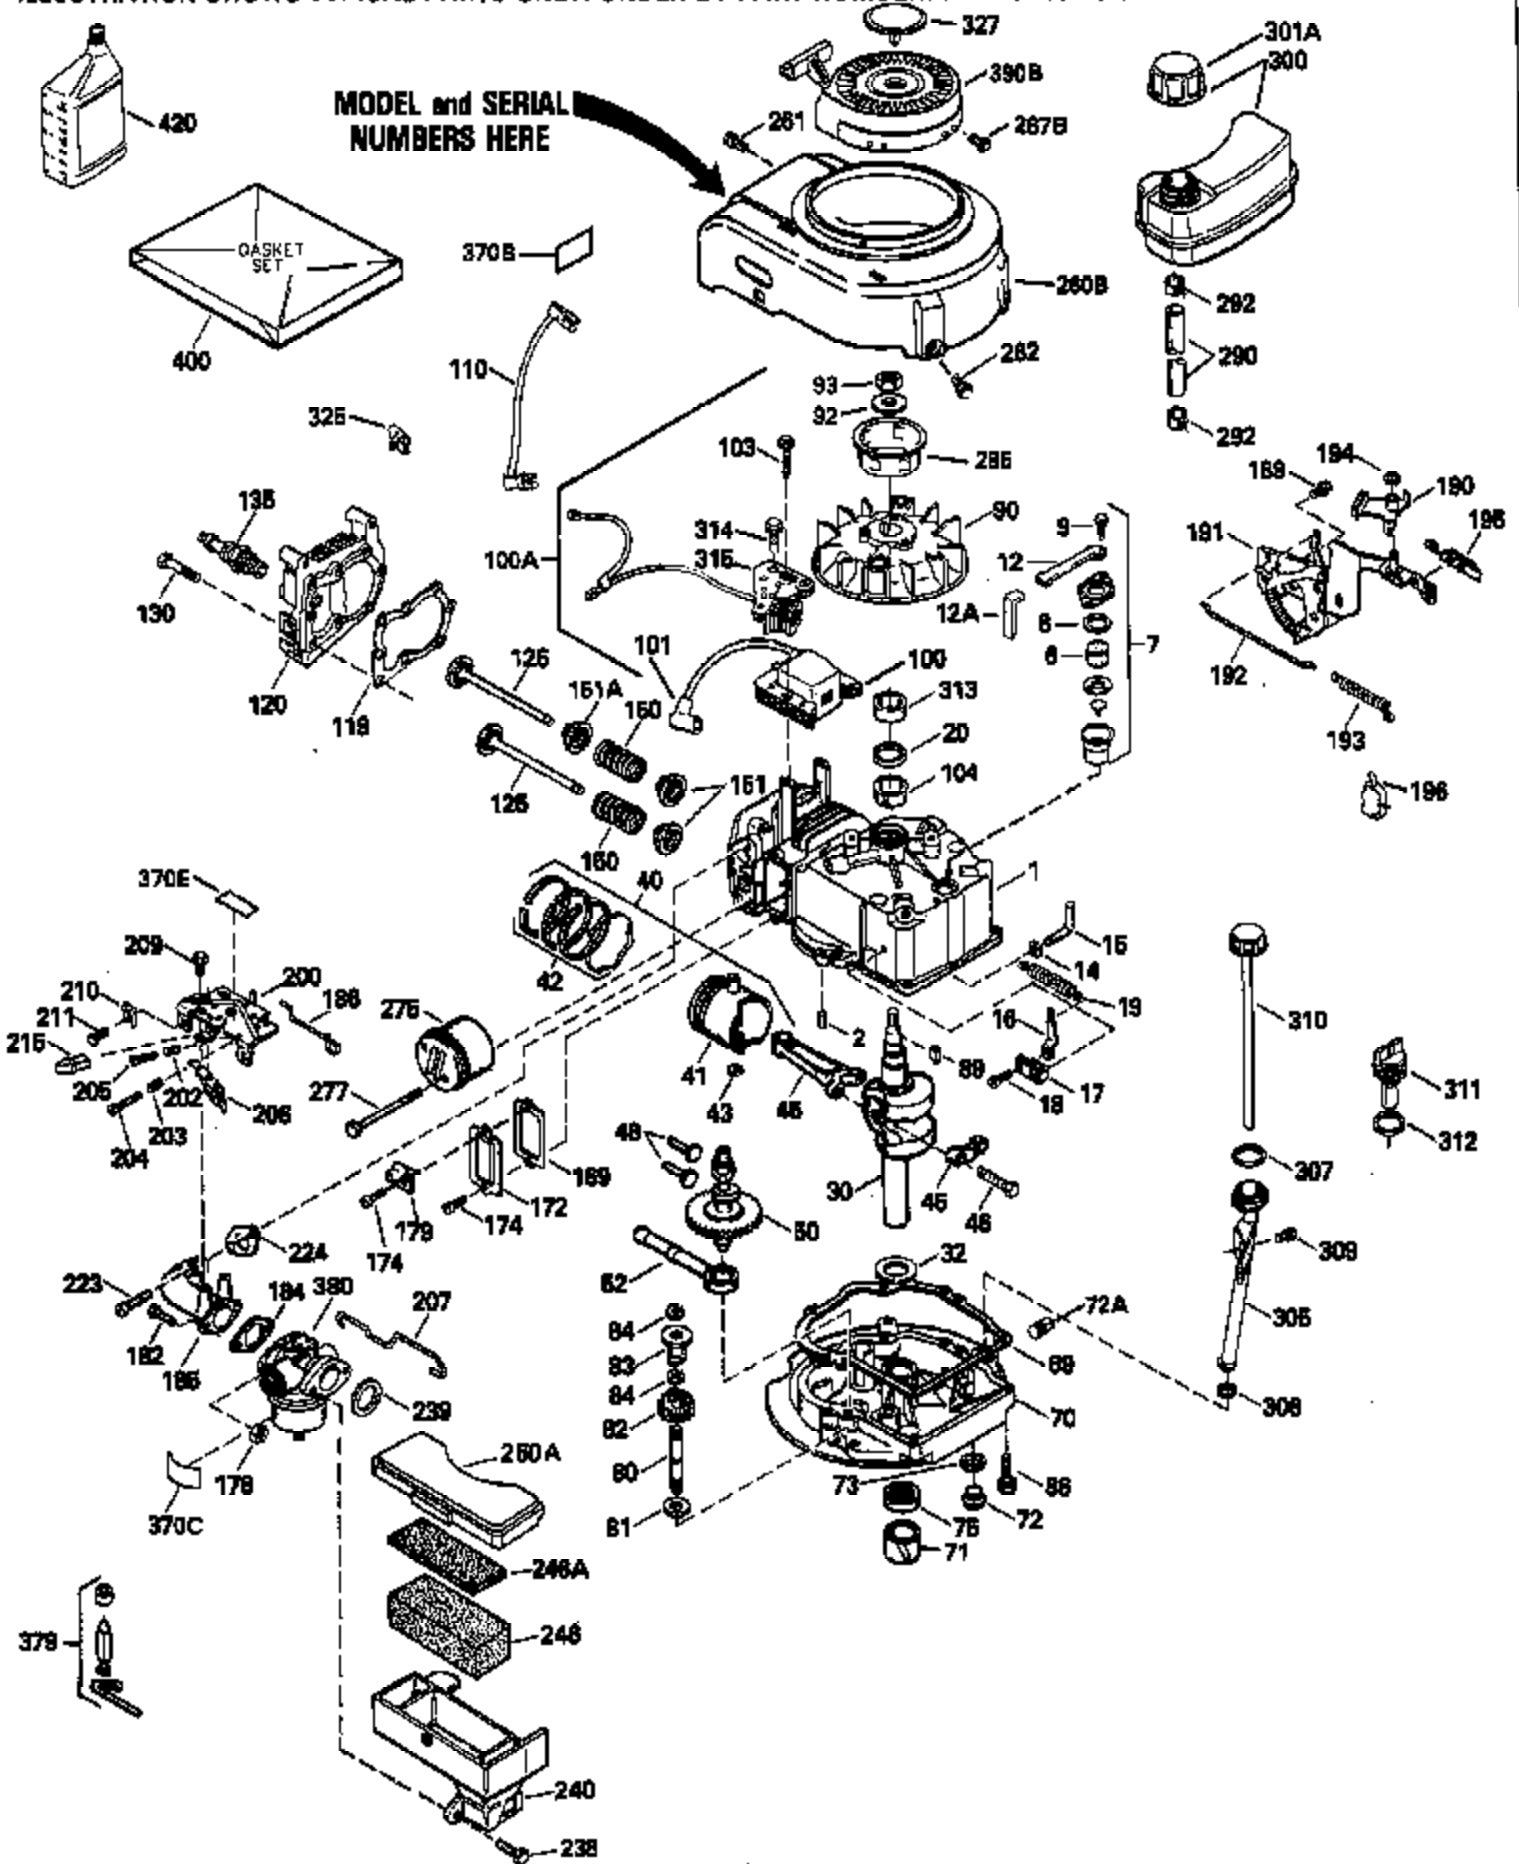

ILLUSTRATION SHOWS TYPICAL PARTS ONLY. ORDER BY PART NUMBER. PARTS NOT LISTED ARE SUPPLIED BY OEM.

Ref #	Part Number	Qty	Description
1	34975		Cylinder Ass'y. (Incl. 2, 8, 9 & 20) (2-1/2")
2	26727		Pin, Dowel
6	33734		Element, Breather
7	34214A		Breather Ass'y. (Incl. 6, 8, 9, 12 & 12A)
8	33735		* Gasket, Breather
9	30200		Screw, 10-24 x 9/16"
12	33886		Tube, Breather
14	28277		Washer
15	30589		Rod, Governor (Incl. 14)
16	31383A		Lever, Governor
17	31335		Clamp, Governor lever
18	650548		Screw, 8-32 x 5/16"
19	31361		Spring, Extension
20	32600		Seal, Oil
30	34460A		Crankshaft Ass'y.
40	34514		Piston, Pin & Ring Set (Std.) (2-1/2" Bore)
40	34515		Piston, Pin & Ring Set (.010" OS)
40	34516		Piston, Pin & Ring Set (.020" OS)
41	32538B		Piston & Pin Ass'y. (Incl. 43)(Std.)(2-1/2")
41	32548B		Piston & Pin Ass'y. (Incl. 43) (.010" OS)
41	32549B		Piston & Pin Ass'y. (Incl. 43) (.020" OS)
42	28986		Ring Set (Std.) (2-1/2" Bore)
42	28987		Ring Set (.010" OS)
42	28988		Ring Set (.020" OS)
43	20381		Ring, Piston pin retaining
45	30963B		Rod Assy., Connecting (Incl. 46)
46	32610A		Bolt, Connecting rod
48	27241		Lifter, Valve
50	33553		Camshaft (MCR)
52	29914		Oil Pump Assy.
69	35261		* Gasket, Mounting flange
70	30571A		Flange Ass'y. (Incl. 72, 73, 75, 80 & 311)
72	30572		Plug, Oil drain (Incl. 73)
73	28833		* Drain Plug Gasket (Not req. W/plastic plug)
75	26208		Seal, Oil
80	30574		Shaft, Governor
81	30590A		Washer, Flat
82	30591		Gear Assy., Governor (Incl. 81)
83	30588A		Spool, Governor
84	29193		Ring, Retaining
86	650488		Screw, 1/4-20 x 1-1/4"
89	611004		Flywheel Key
90	611112		Flywheel
92	650815		Washer, Belleville
93	650816		Nut, Flywheel
100	730207		Magneto-to-Solid State Conversion Kit (Includes solid state module, solid state flywheel key, and instructions.)(Use as required on external ignition engines only.)
100	34443A		Solid State Assy.
101	610118		Cover, Spark plug
103	650814		Screw, Torx T-15, 10-24 x 1"
110	34961		Ground Wire
119	29953C		* Gasket, Cylinder head
120	34335		Head, Cylinder
125	29313C		Exhaust Valve (Std.) (Incl. 151)
125	29315C		Exhaust Valve (1/32" OS) (Incl. 151)
126	29314B		Intake Valve (Std.) (Incl. 151)