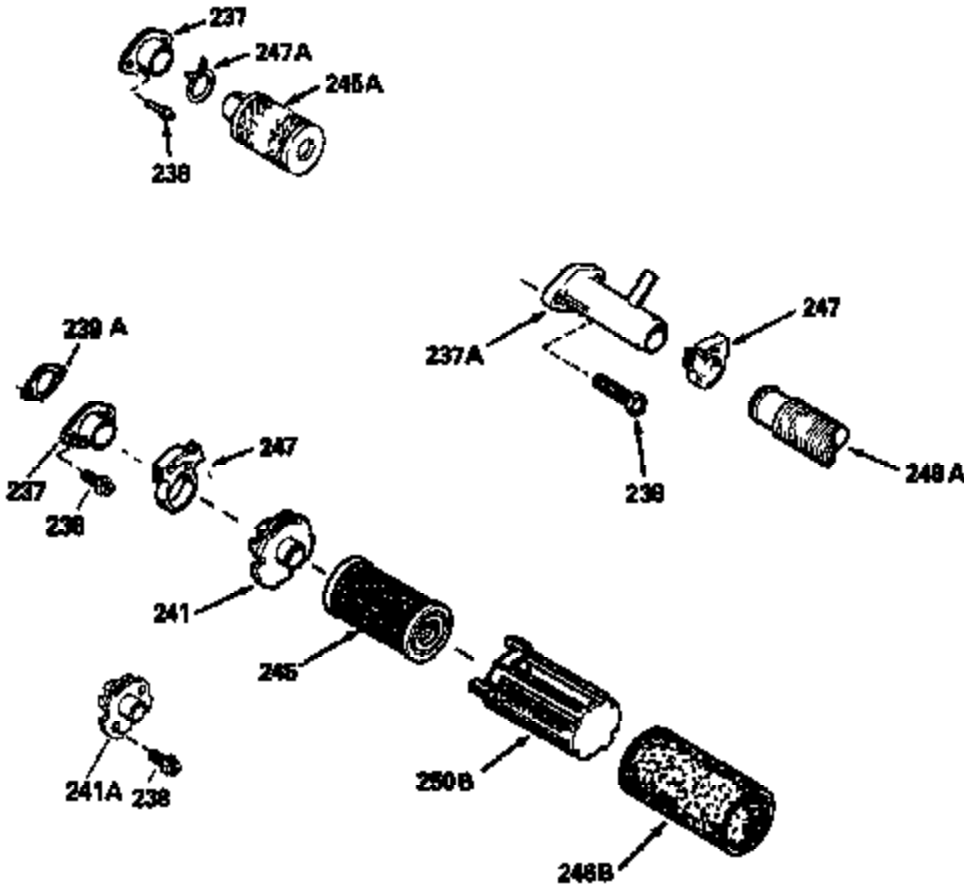

Ref #	Part Number	Qty	Description
19	31361		Spring, Extension
69	35261		* Gasket, Mounting flange
182	6201		Screw, 1/4-28 x 7/8"
185	31384A		Pipe, Intake (Incl. 224)
186	32653		Link, Governor spring
216	33086		Lever, Speed adjusting
223	650451		Screw, 1/4-20 x 1"
238	650806		Screw, 10-32 x 5/8"
246B	35435		Filter, Pre-Air (Use as required)