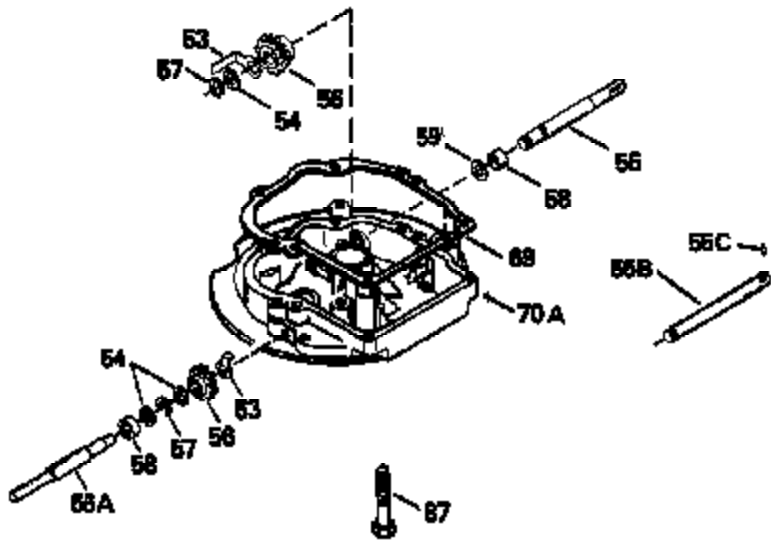

Ref #	Part Number	Qty	Description
19	31361		Spring, Extension
69	35261		* Gasket, Mounting flange
182	6201		Screw, 1/4-28 x 7/8"
185	31384A		Pipe, Intake (Incl. 224)
186	32653		Link, Governor spring
216	33086		Lever, Speed adjusting
223	650451		Screw, 1/4-20 x 1"
238	650806		Screw, 10-32 x 5/8"
246B	35435		Filter, Pre-Air (Use as required)