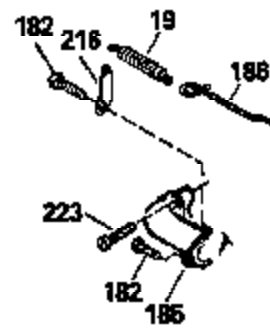

Ref #	Part Number	Qty	Description
19	31361		Spring, Extension
69	35261		* Gasket, Mounting flange
182	6201		Screw, 1/4-28 x 7/8"
185	31384A		Pipe, Intake (Incl. 224)
186	32653		Link, Governor spring
216	33086		Lever, Speed adjusting
223	650451		Screw, 1/4-20 x 1"
238	650806		Screw, 10-32 x 5/8"
246B	35435		Filter, Pre-Air (Use as required)