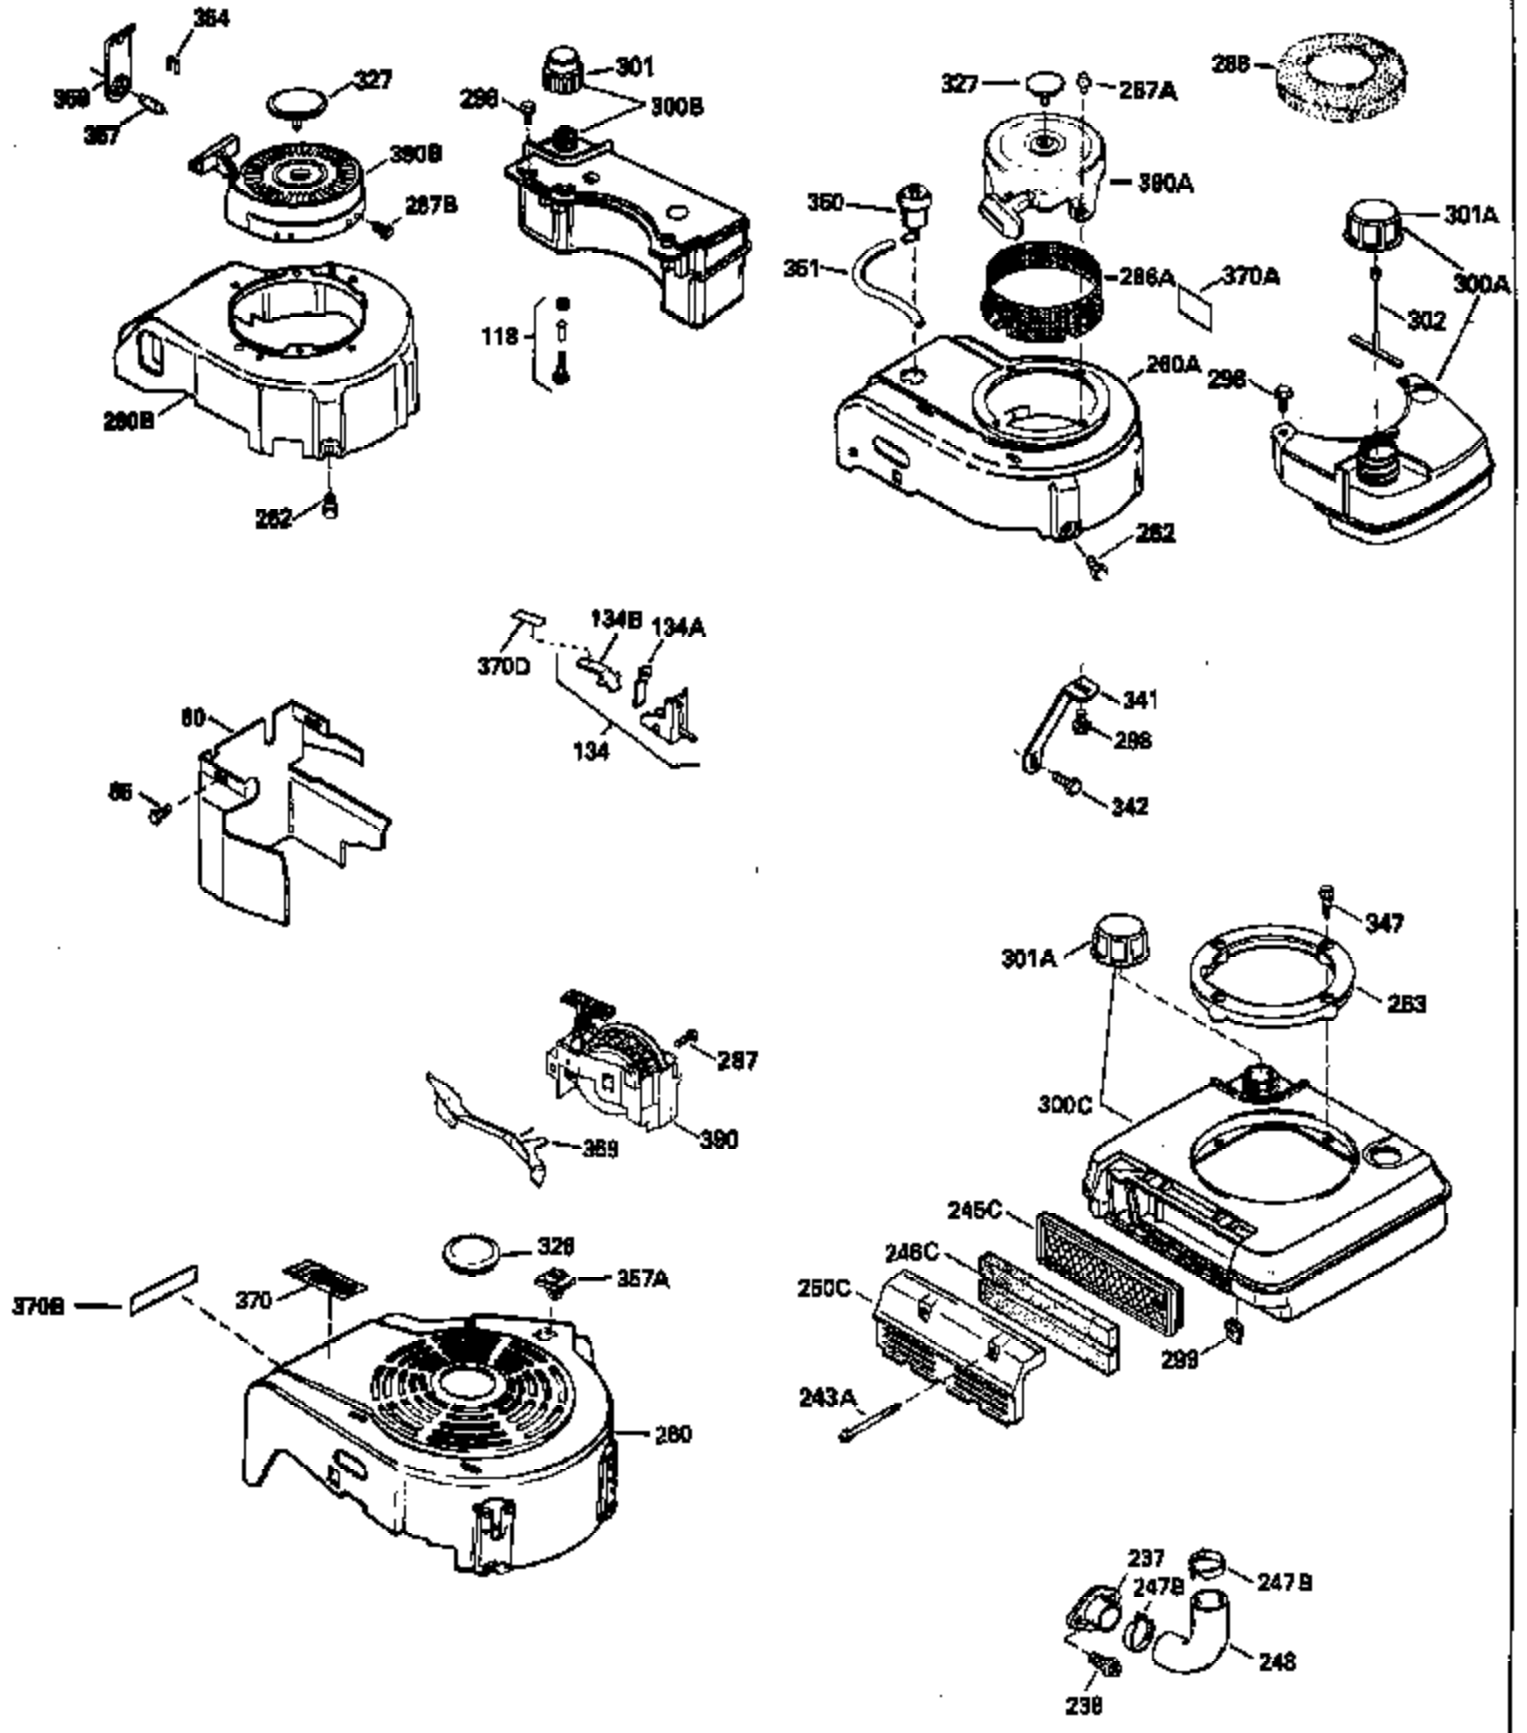

ILLUSTRATION SHOWS TYPICAL PARTS ONLY. ORDER BY PART NUMBER. PARTS NOT LISTED ARE SUPPLIED BY OEM.

Ref #	Part Number	Qty	Description
118	730194		Rope Guide Kit (Use as required with 34476 fuel tank)
238	650806		Screw, 10-32 x 5/8"
246C	35705		Filter, Pre-Air (Optional)
260A	35476		Housing, Blower
262	650831		Screw, 1/4-20 x 15/32"
286A	35354		Screen, Starter cup (Stationary)
287A	650735		Screw, 10-24 x 3/8" (Use as required)
287A			Pop Rivet, (3/16" Dia.)(Purchase locally)
301	33032		Fuel Cap
370A	34346		Decal, Instruction
390A	590420A		Rewind Starter (Refer to Division 5, Section C, page 25 or Fiche 8, Grid G-7 for breakdown)