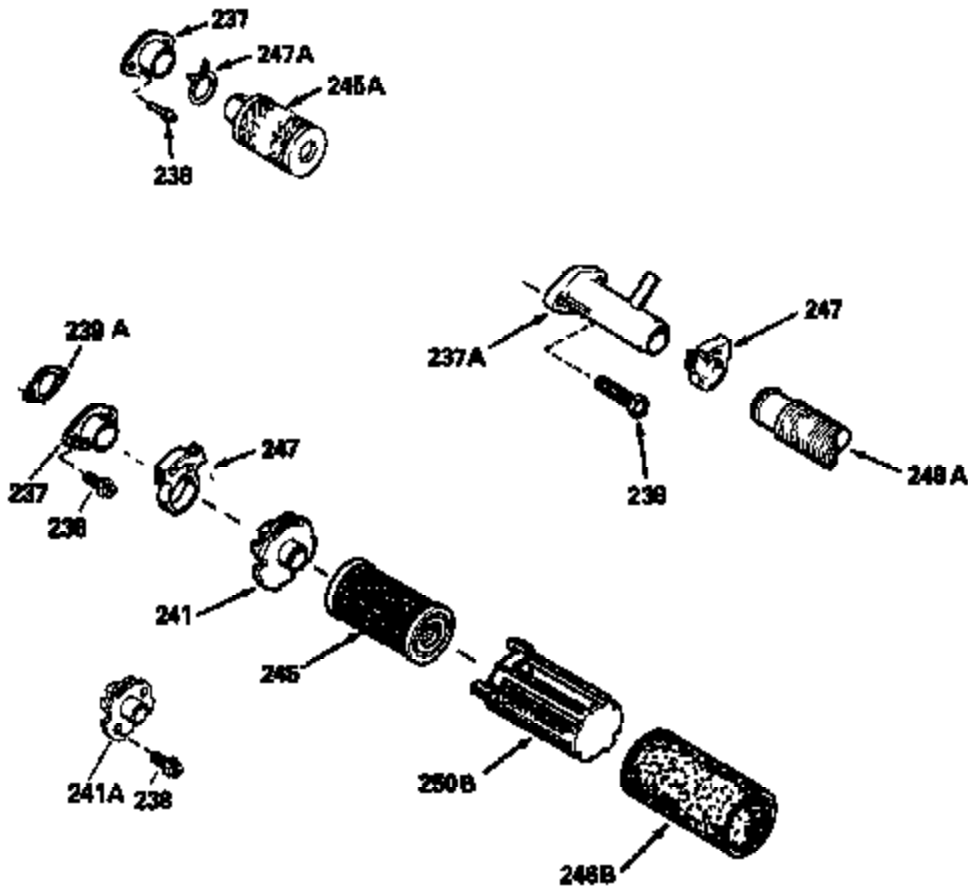

ILLUSTRATION SHOWS TYPICAL PARTS ONLY. ORDER BY PART NUMBER. PARTS NOT LISTED ARE SUPPLIED BY OEM.

Ref #	Part Number	Qty	Description
118	730194		Rope Guide Kit (Use as required with 34476 fuel tank)
238	650806		Screw, 10-32 x 5/8"
246C	35705		Filter, Pre-Air (Optional)
260A	35491		Housing, Blower
262	650831		Screw, 1/4-20 x 15/32"
287A	650735		Screw, 10-24 x 3/8" (Use as required)
287A			Pop Rivet, (3/16" Dia.)(Purchase locally)
287B	650884		Screw, 8-32 x 1/2"
301	33032		Fuel Cap
327	35932		Plug, Starter
370A	34346		Decal, Instruction
390B	590621		Rewind Starter (Refer to Division 5, Section C, page 34 or Fiche 8, Grid G-9 for breakdown)

Ref #	Part Number	Qty	Description
19	31361		Spring, Extension
69	35261		* Gasket, Mounting flange
182	6201		Screw, 1/4-28 x 7/8"
185	31384A		Pipe, Intake (Incl. 224)
186	32653		Link, Governor spring
216	33086		Lever, Speed adjusting
223	650451		Screw, 1/4-20 x 1"
238	650806		Screw, 10-32 x 5/8"
246B	35435		Filter, Pre-Air (Use as required)