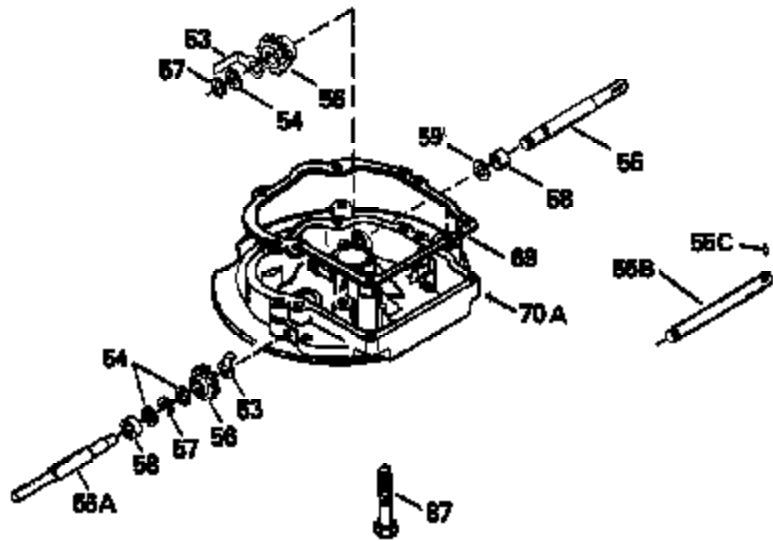

Ref #	Part Number	Qty	Description
19	31361		Spring, Extension
69	35261		* Gasket, Mounting flange
182	6201		Screw, 1/4-28 x 7/8"
185	31384A		Pipe, Intake (Incl. 224)
186	34337		Link, Governor spring
209	30200		Screw, 10-24 x 9/16"
223	650451		Screw, 1/4-20 x 1"
241	35067		Collar, Air cleaner (Black)
245	35066		Filter, Air cleaner
246B	35435		Filter, Pre-Air (Use as required)
247A	35068		Clamp, Air cleaner
250B	35065		Air Cleaner Cover Ass'y.
255	35177		Cover, Speed control
256	650807		Screw, 10-32 x 7/16"