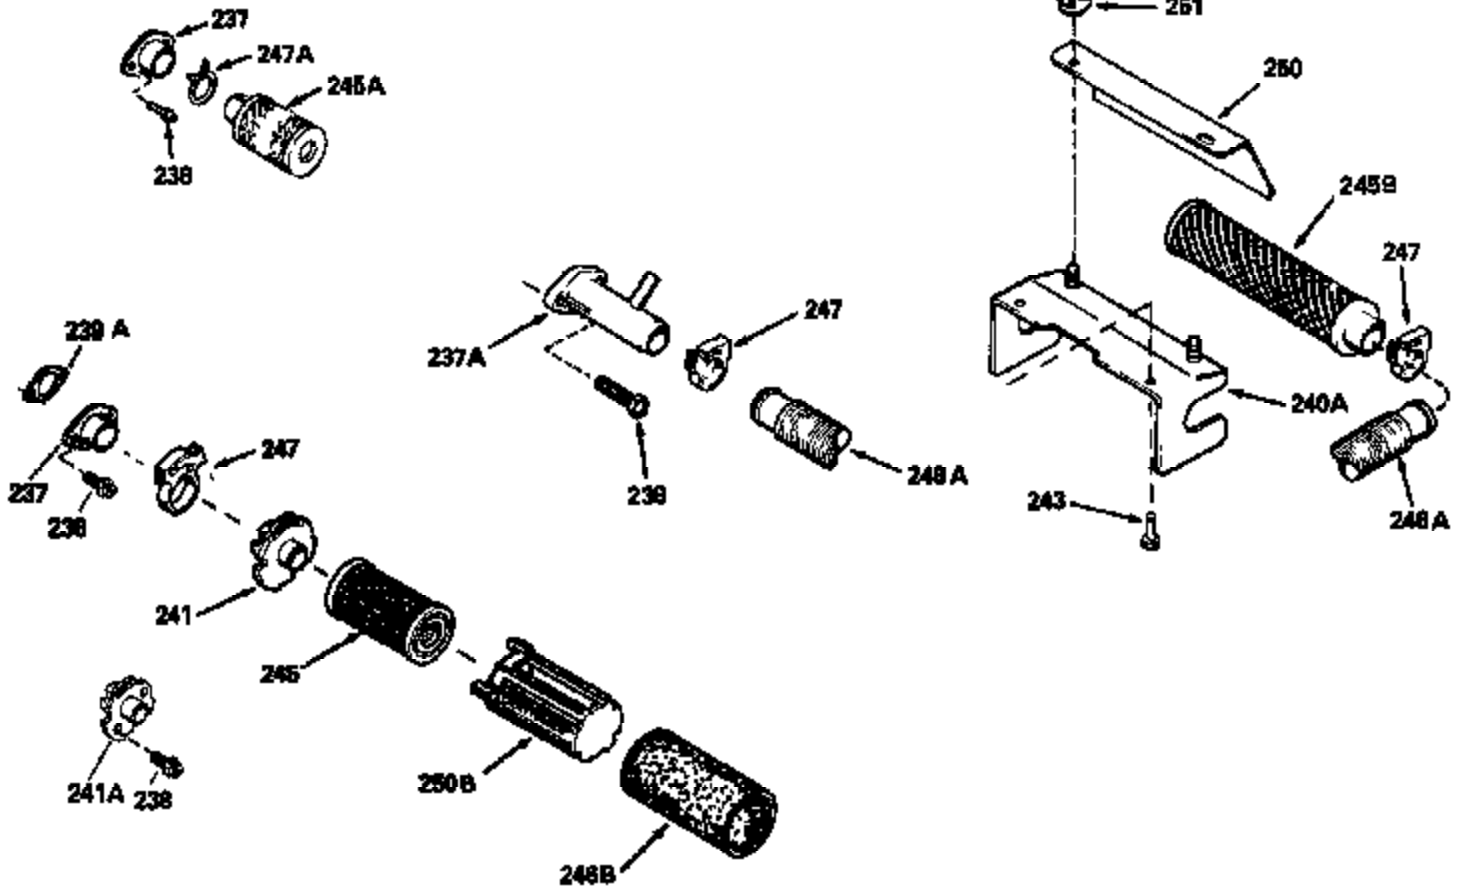

Ref #	Part Number	Qty	Description
19	31361		Spring, Extension
69	35261		* Gasket, Mounting flange
182	6201		Screw, 1/4-28 x 7/8"
185	31384A		Pipe, Intake (Incl. 224)
186	34337		Link, Governor spring
209	30200		Screw, 10-24 x 9/16"
223	650451		Screw, 1/4-20 x 1"
241	35067		Collar, Air cleaner (Black)
245	35066		Filter, Air cleaner
246B	35435		Filter, Pre-Air (Use as required)
247A	35068		Clamp, Air cleaner
250B	35065		Air Cleaner Cover Ass'y.
255	35177		Cover, Speed control
256	650807		Screw, 10-32 x 7/16"