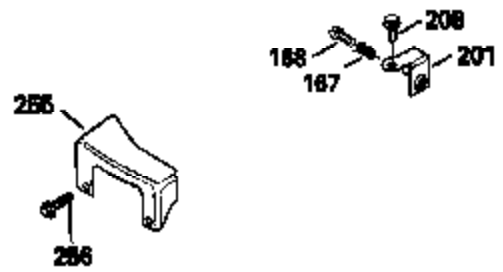

Ref #	Part Number	Qty	Description
19	31361		Spring, Extension
69	35261		* Gasket, Mounting flange
182	6201		Screw, 1/4-28 x 7/8"
185	31384A		Pipe, Intake (Incl. 224)
186	34337		Link, Governor spring
209	30200		Screw, 10-24 x 9/16"
223	650451		Screw, 1/4-20 x 1"
241	35067		Collar, Air cleaner (Black)
245	35066		Filter, Air cleaner
246B	35435		Filter, Pre-Air (Use as required)
247A	35068		Clamp, Air cleaner
250B	35065		Air Cleaner Cover Ass'y.
255	35177		Cover, Speed control
256	650807		Screw, 10-32 x 7/16"