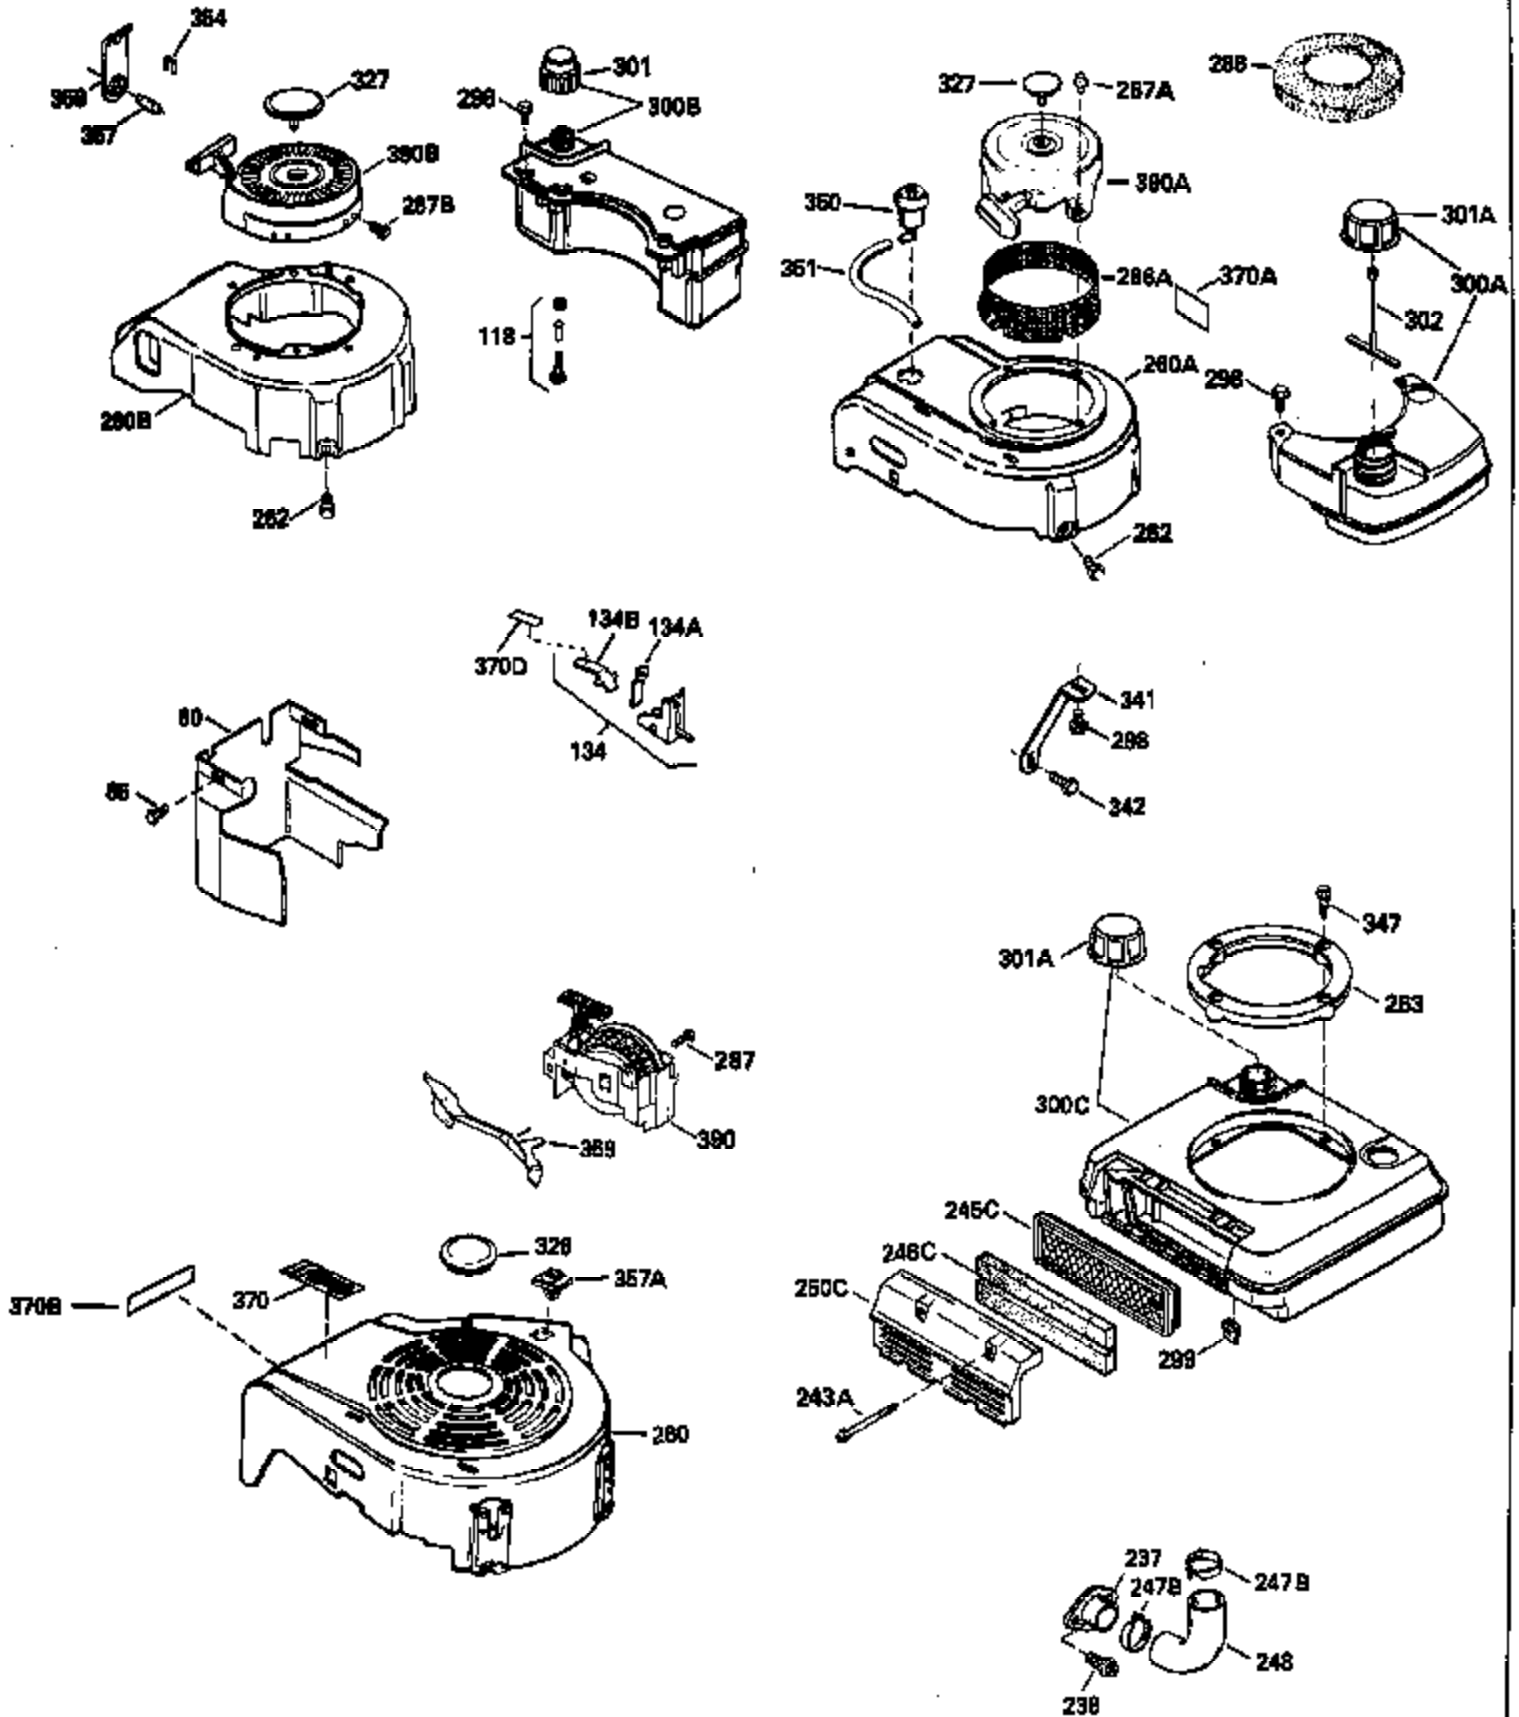

ILLUSTRATION SHOWS TYPICAL PARTS ONLY. ORDER BY PART NUMBER. PARTS NOT LISTED ARE SUPPLIED BY OEM.

Ref #	Part Number	Qty	Description
118	730194		Rope Guide Kit (Use as required with 34476 fuel tank)
246C	35705		Filter, Pre-Air (Optional)
260	34480		Housing, Blower
262	650831		Screw, 1/4-20 x 15/32"
287A	650735		Screw, 10-24 x 3/8" (Use as required)
287A			Pop Rivet, (3/16" Dia.)(Purchase locally)
287	650802		Screw, 1/4-20 x 5/8"
298	28763		Screw, 10-32 x 35/64"
300A	34369A		Fuel Tank (Incl. 292 & 301A) NOTE: These tanks (34369A) were built with different size fuel inlet openings. Tanks with the 1-3/16" I.D. opening use fuel cap 33032. Tanks with the 1-1/2" I.D. opening use fuel cap 35355.
301A	35355		Fuel Cap
326	34113		Plug, Screen
370A	34442A		Decal, Instruction
390	590531		Side Mount Rewind Starter (Refer to Division 5, Section C, page 32 or Fiche 8, Grid G-8 for breakdown)