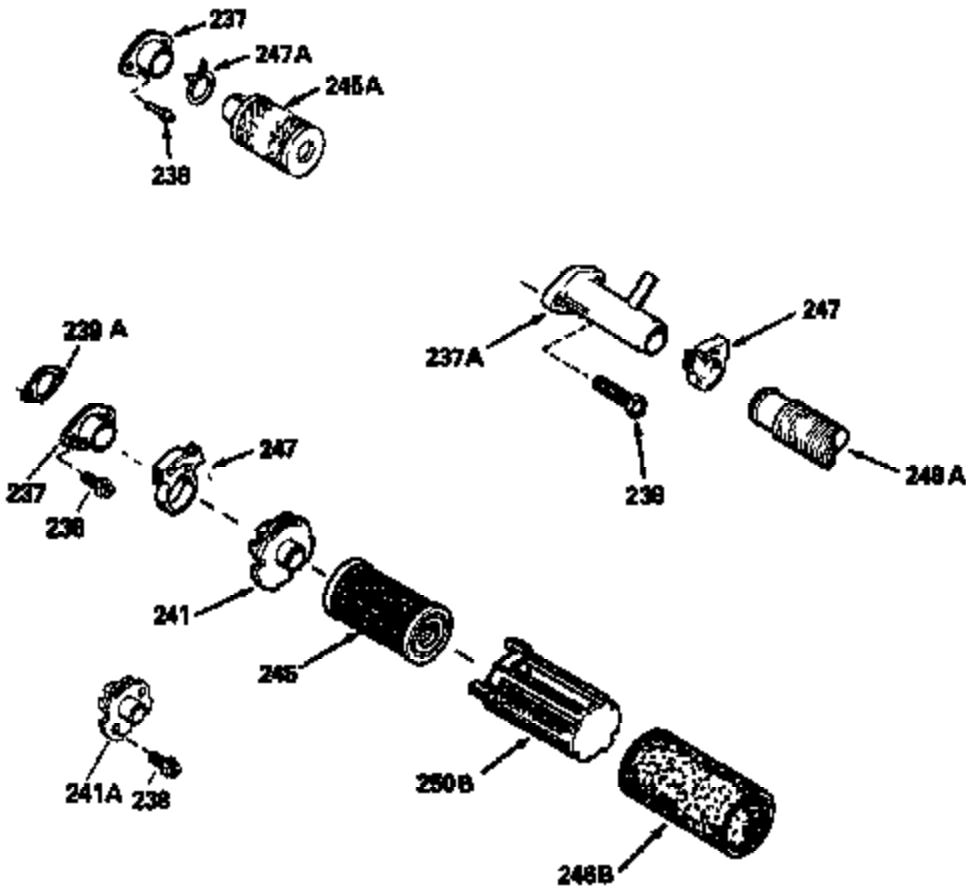

Ref #	Part Number	Qty	Description
19	31361		Spring, Extension
69	35261		* Gasket, Mounting flange
182	6201		Screw, 1/4-28 x 7/8"
185	31384A		Pipe, Intake (Incl. 224)
186	34337		Link, Governor spring
209	30200		Screw, 10-24 x 9/16"
223	650451		Screw, 1/4-20 x 1"
238	650806		Screw, 10-32 x 5/8"
246B	35435		Filter, Pre-Air (Use as required)