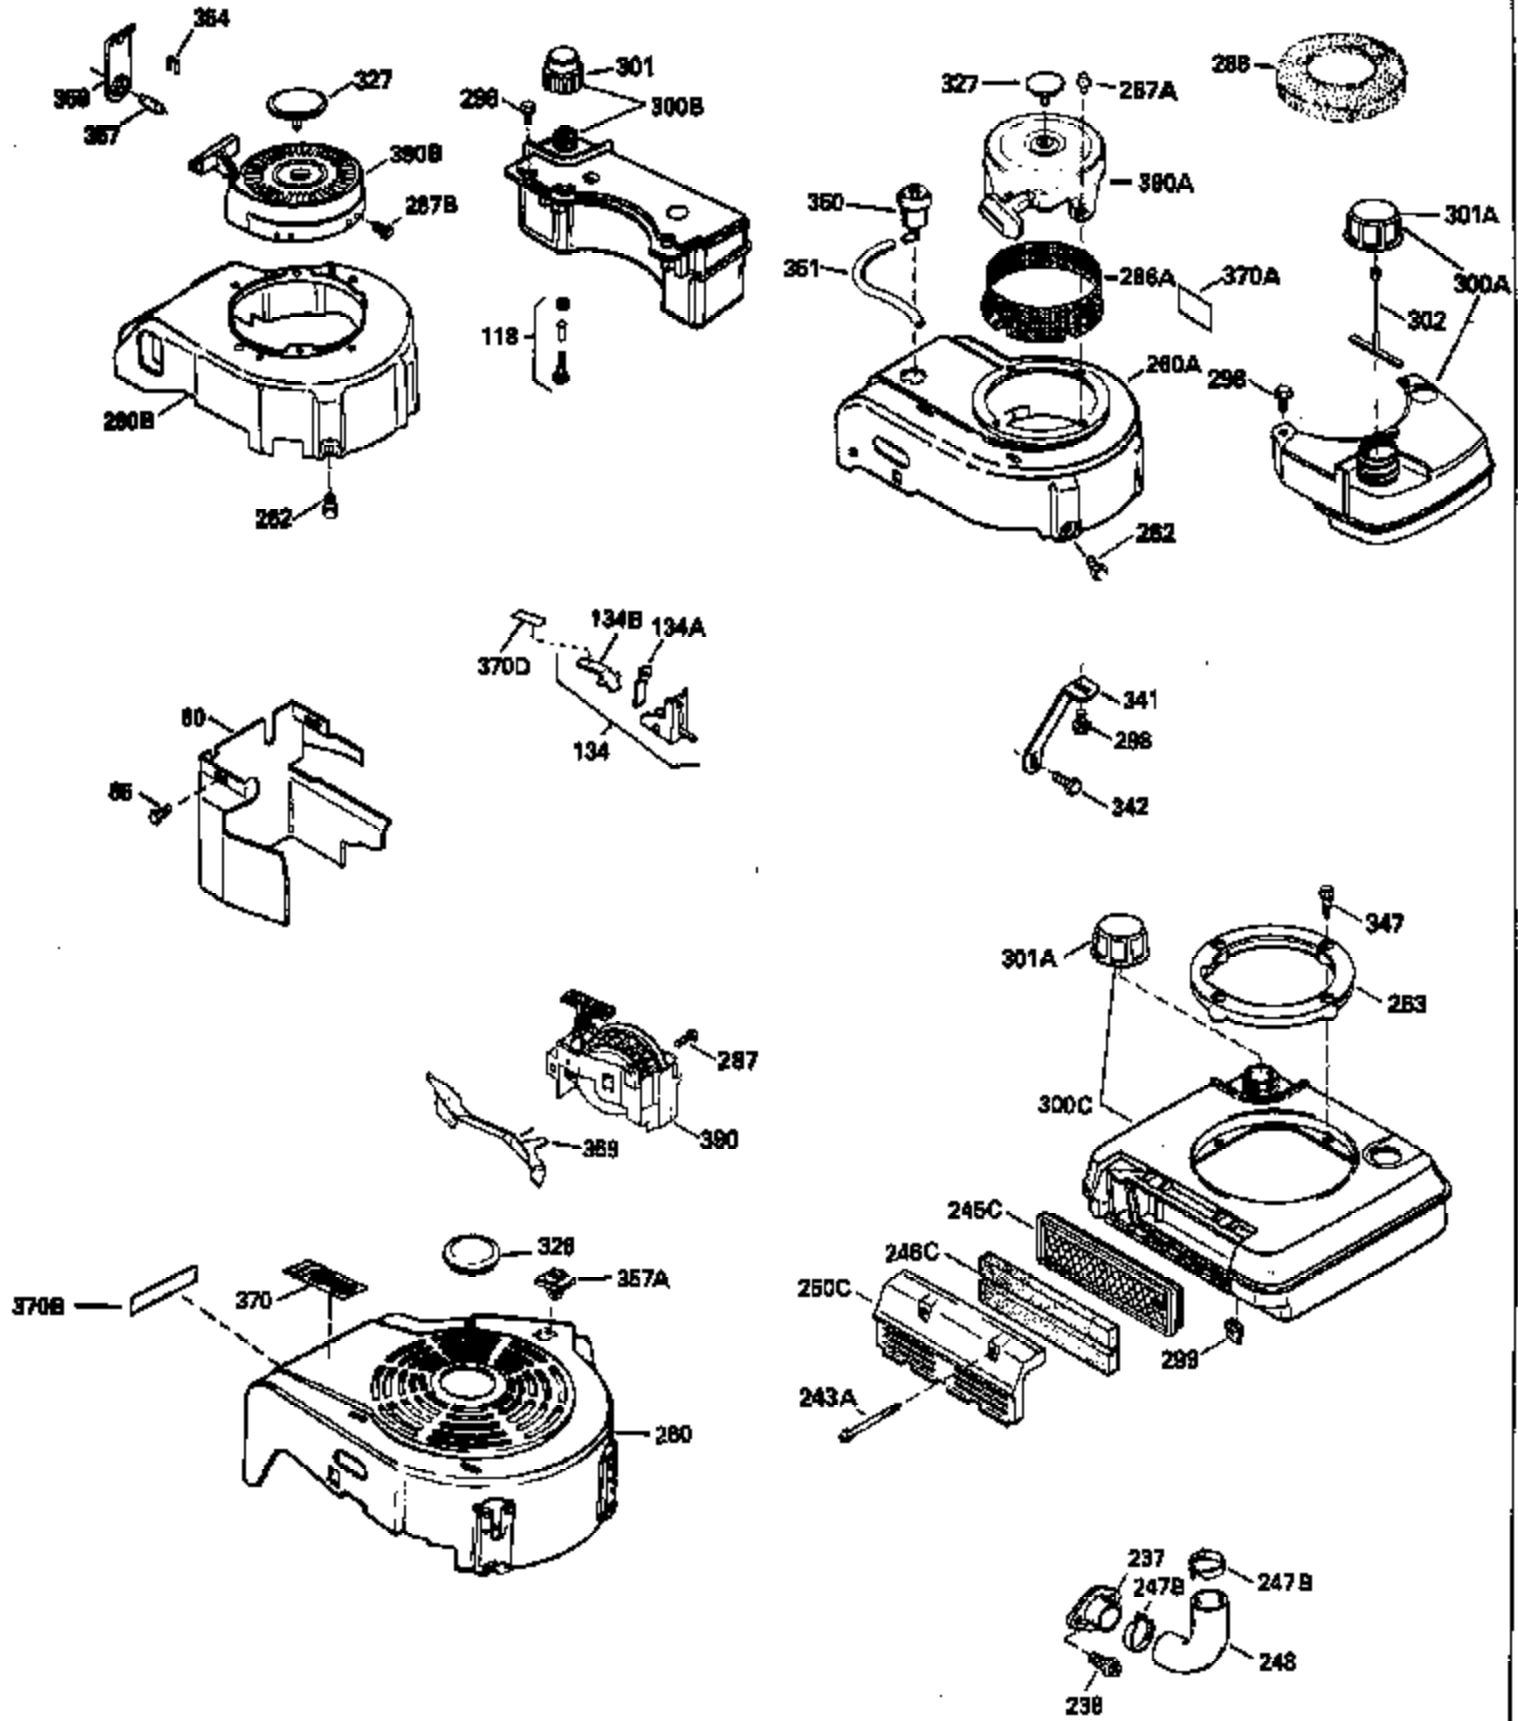

ILLUSTRATION SHOWS TYPICAL PARTS ONLY. ORDER BY PART NUMBER. PARTS NOT LISTED ARE SUPPLIED BY OEM.

Ref #	Part Number	Qty	Description
118	730194		Rope Guide Kit (Use as required with 34476 fuel tank)
238	650806		Screw, 10-32 x 5/8"
246C	35705		Filter, Pre-Air (Optional)
260	35127		Housing, Blower
262	650831		Screw, 1/4-20 x 15/32"
286	35009		Screen, Starter cup
287A	650735		Screw, 10-24 x 3/8" (Use as required)
287A			Pop Rivet, (3/16" Dia.)(Purchase locally)
287	650802		Screw, 1/4-20 x 5/8"
298	28763		Screw, 10-32 x 35/64"
300B	34476		Fuel Tank (Incl. 292 & 301)
301	33032		Fuel Cap
326	34113		Plug, Screen
370	550223		Decal, Name
370A	34346		Decal, Instruction
390	590531		Side Mount Rewind Starter (Refer to Division 5, Section C, page 32 or Fiche 8, Grid G-8 for breakdown)