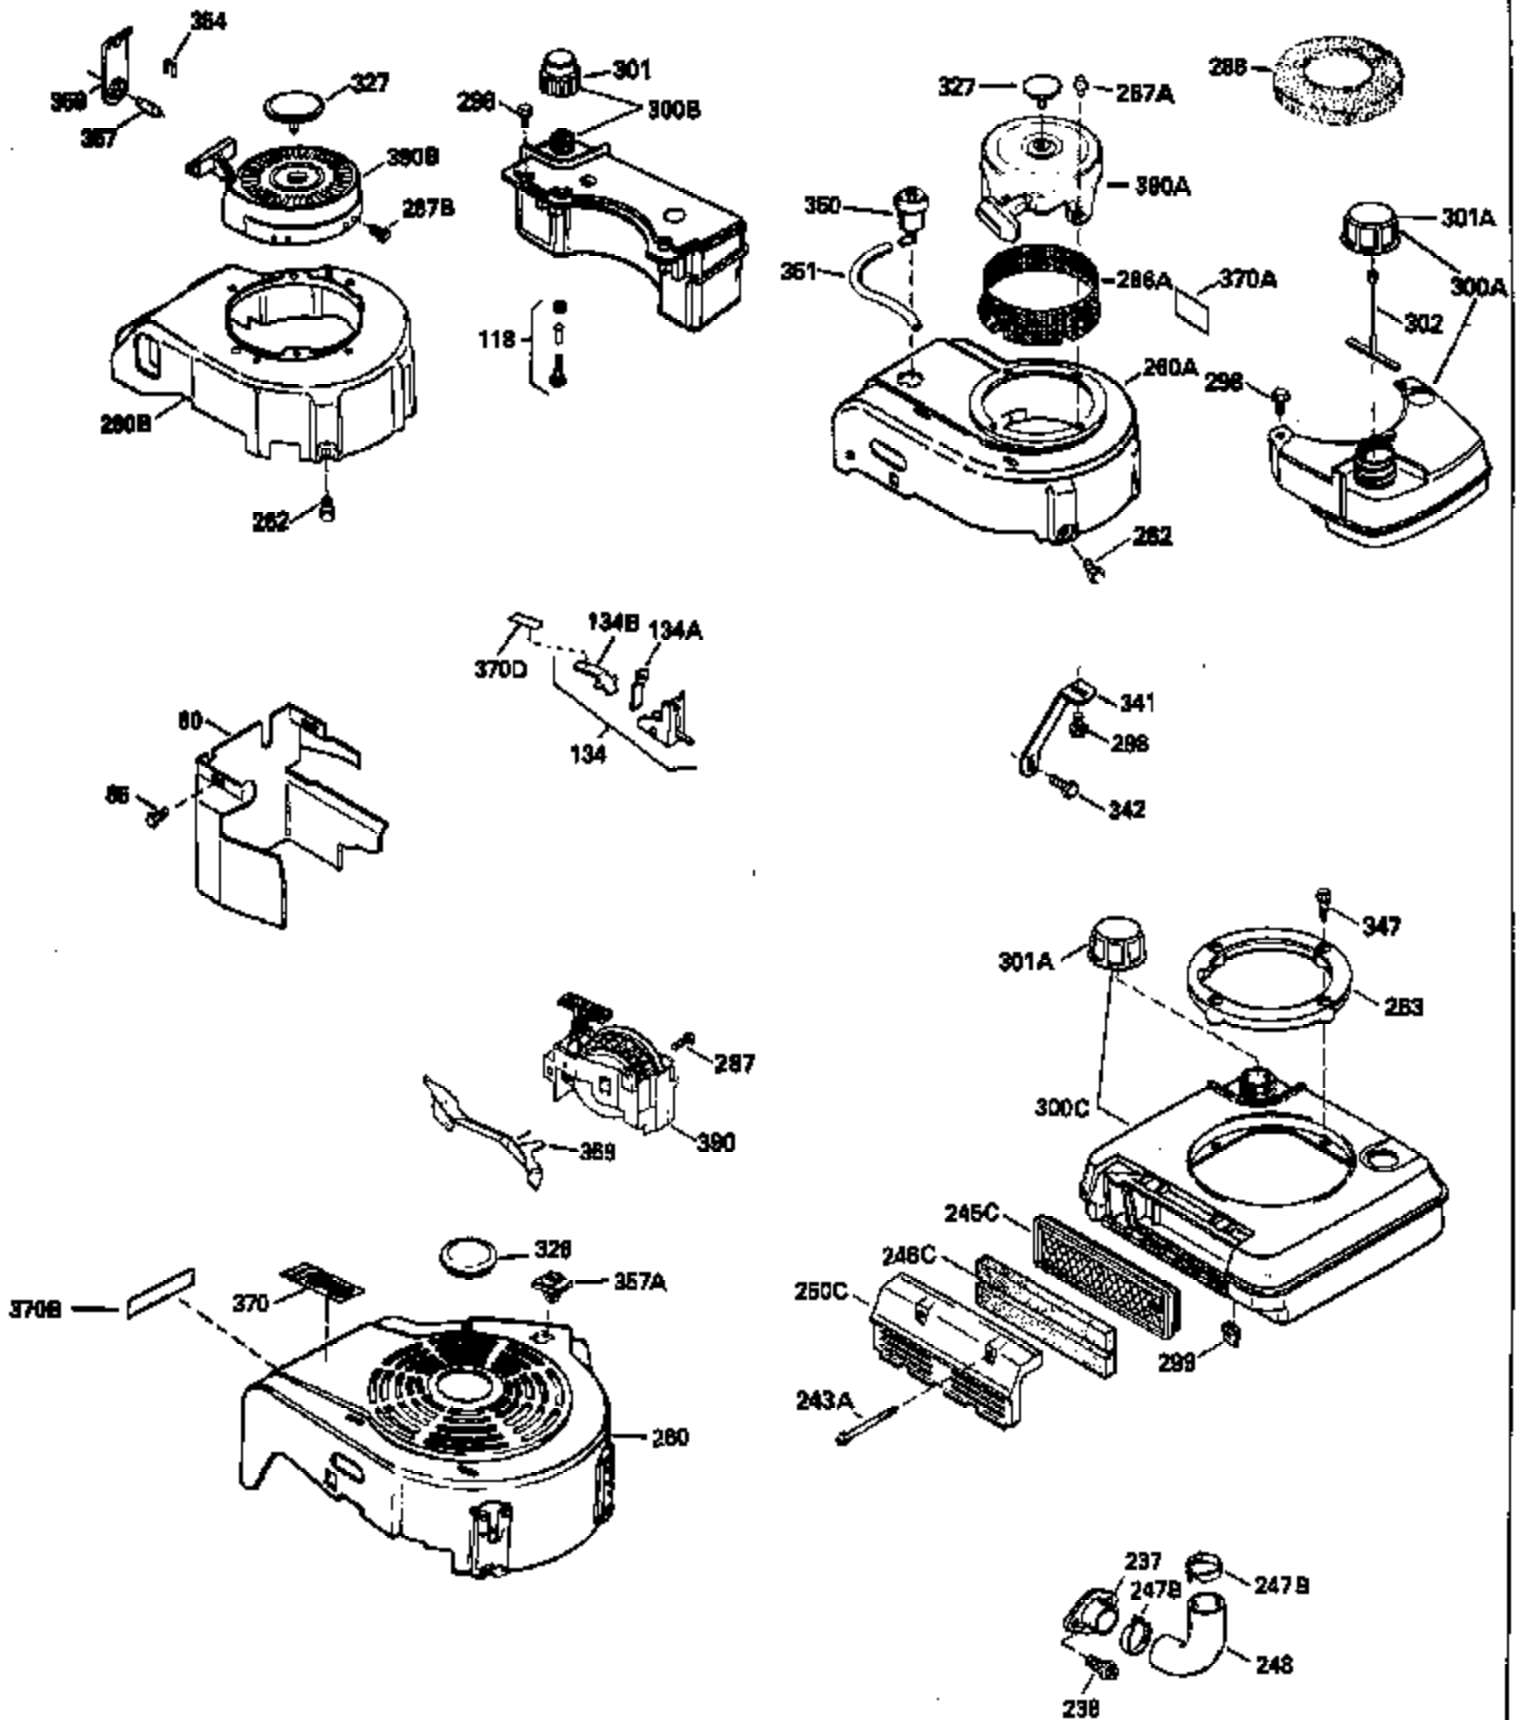

ILLUSTRATION SHOWS TYPICAL PARTS ONLY. ORDER BY PART NUMBER. PARTS NOT LISTED ARE SUPPLIED BY OEM.

Ref #	Part Number	Qty	Description
118	730194		Rope Guide Kit (Use as required with 34476 fuel tank)
238	650806		Screw, 10-32 x 5/8"
246C	35705		Filter, Pre-Air (Optional)
260	35127		Housing, Blower
262	650831		Screw, 1/4-20 x 15/32"
286	35009		Screen, Starter cup
287A	650735		Screw, 10-24 x 3/8" (Use as required)
287A			Pop Rivet, (3/16" Dia.)(Purchase locally)
287	650802		Screw, 1/4-20 x 5/8"
298	28763		Screw, 10-32 x 35/64"
300B	34476		Fuel Tank (Incl. 292 & 301)
301	33032		Fuel Cap
326	34113		Plug, Screen
370	550223		Decal, Name
370A	34346		Decal, Instruction
390	590531		Side Mount Rewind Starter (Refer to Division 5, Section C, page 32 or Fiche 8, Grid G-8 for breakdown)