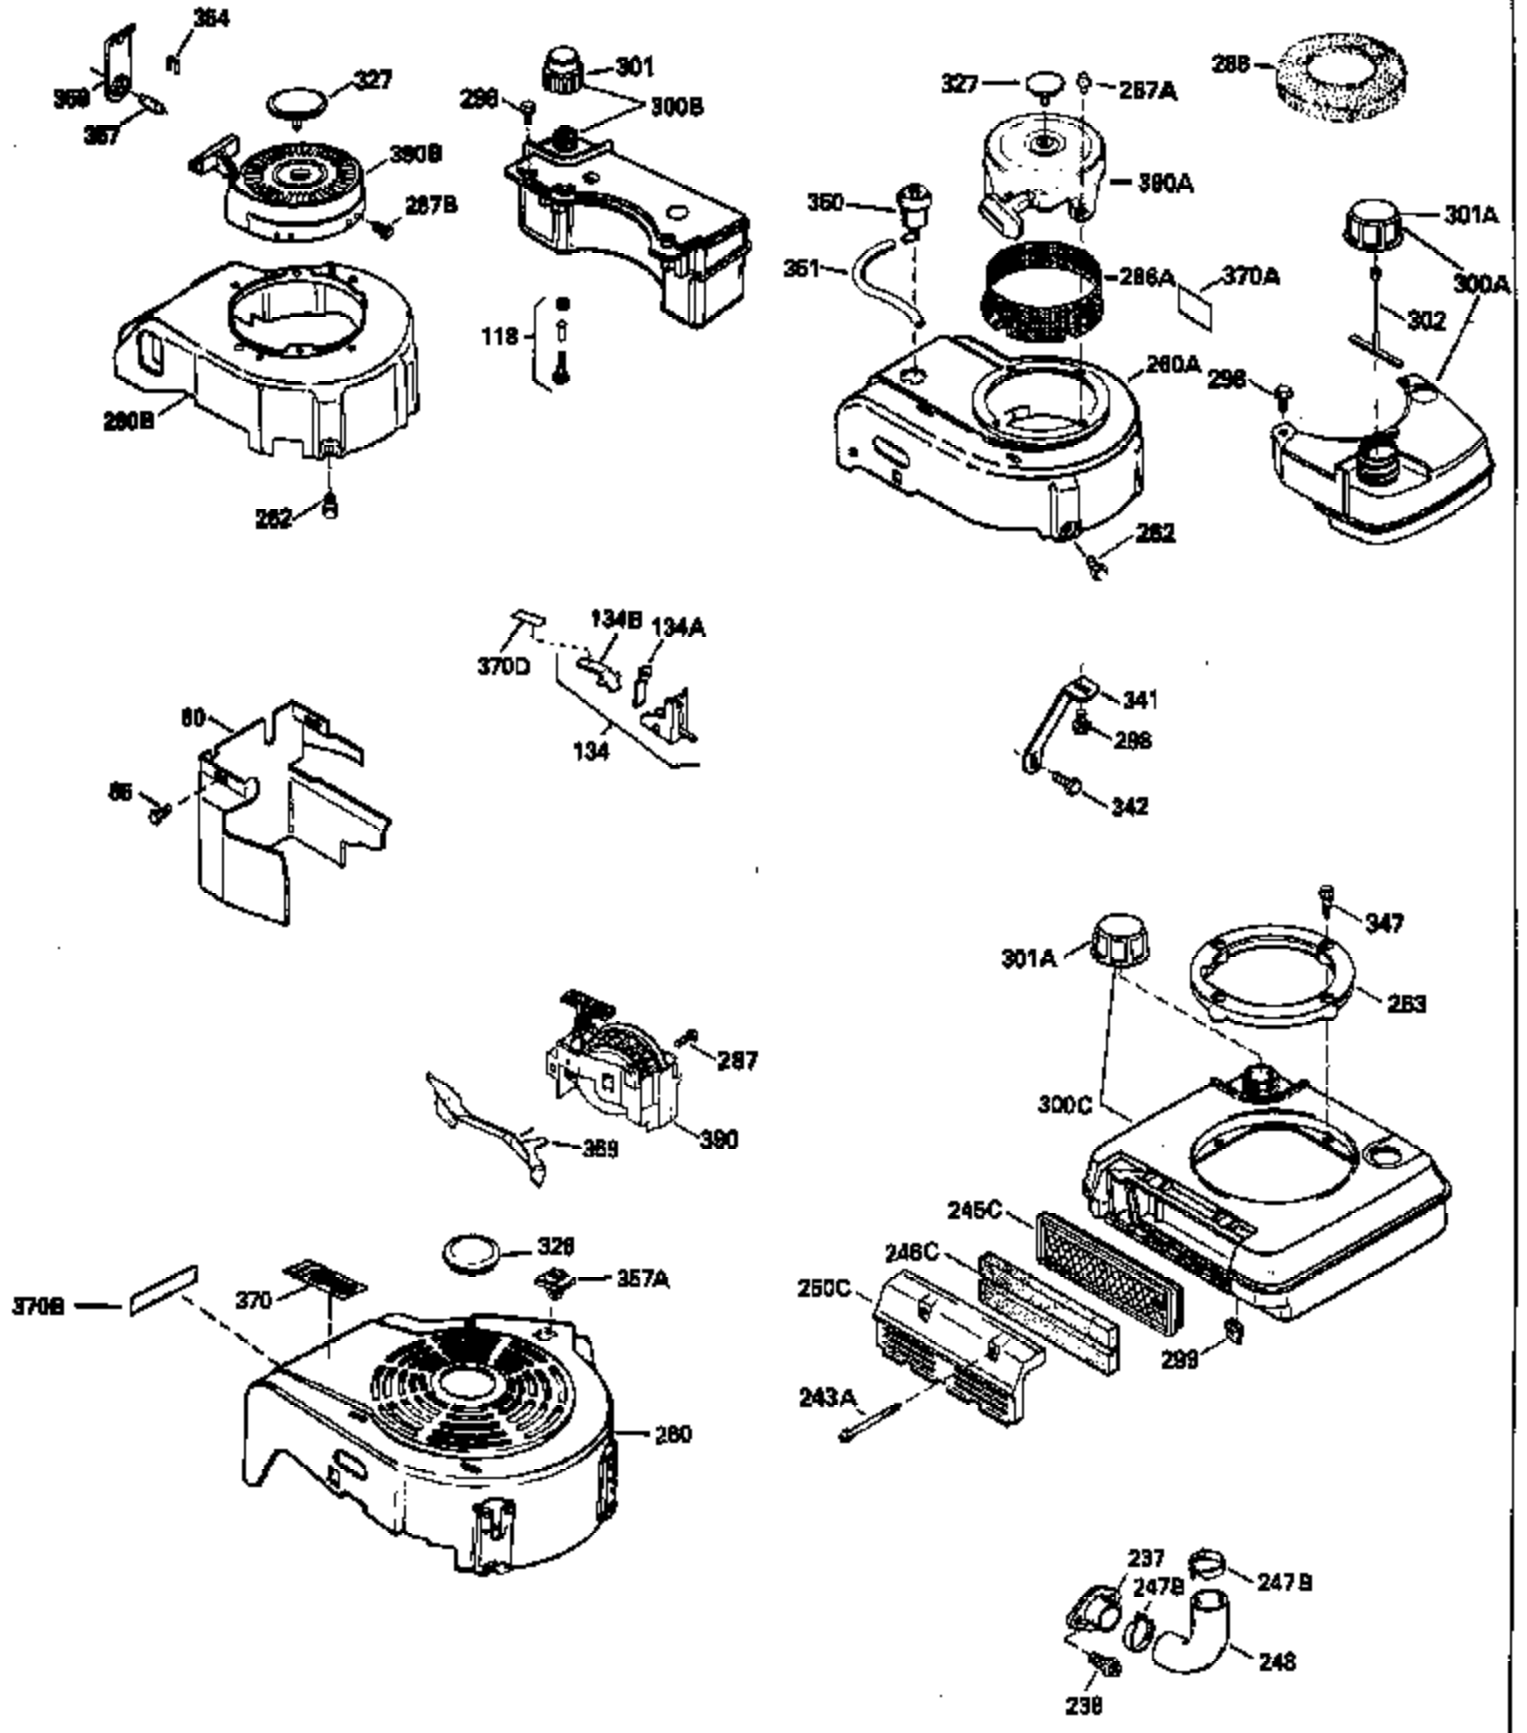

ILLUSTRATION SHOWS TYPICAL PARTS ONLY. ORDER BY PART NUMBER. PARTS NOT LISTED ARE SUPPLIED BY OEM.

Ref #	Part Number	Qty	Description
118	730194		Rope Guide Kit (Use as required with 34476 fuel tank)
238	650806		Screw, 10-32 x 5/8"
246C	35705		Filter, Pre-Air (Optional)
260	35127		Housing, Blower
262	650831		Screw, 1/4-20 x 15/32"
287A	650735		Screw, 10-24 x 3/8" (Use as required)
287A			Pop Rivet, (3/16" Dia.)(Purchase locally)
287	650802		Screw, 1/4-20 x 5/8"
298	28763		Screw, 10-32 x 35/64"
300B	34476		Fuel Tank (Incl. 292 & 301)
301	33032		Fuel Cap
326	34113		Plug, Screen
370	550223		Decal, Name
370A	34346		Decal, Instruction
390	590531		Side Mount Rewind Starter (Refer to Division 5, Section C, page 32 or Fiche 8, Grid G-8 for breakdown)