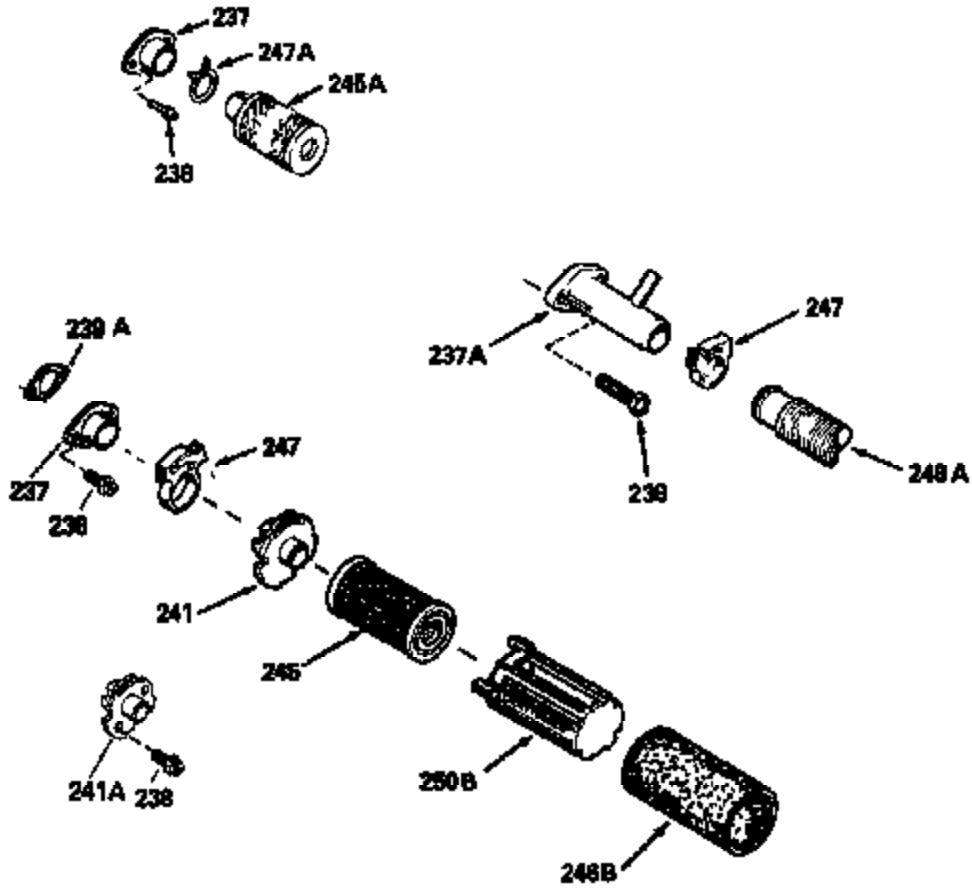

ILLUSTRATION SHOWS TYPICAL PARTS ONLY. ORDER BY PART NUMBER. PARTS NOT LISTED ARE SUPPLIED BY OEM.

Ref #	Part Number	Qty	Description
118	730194		Rope Guide Kit (Use as required with 34476 fuel tank)
246C	35705		Filter, Pre-Air (Optional)
260B	35393		Housing, Blower
262	650831		Screw, 1/4-20 x 15/32"
287A	650735		Screw, 10-24 x 3/8" (Use as required)
287A			Pop Rivet, (3/16" Dia.)(Purchase locally)
287B	650884		Screw, 8-32 x 1/2"
301	33032		Fuel Cap
327	35932		Plug, Starter
370A	34416		Decal, Instruction
390B	590621		Rewind Starter (Refer to Division 5, Section C, page 34 or Fiche 8, Grid G-9 for breakdown)

Ref #	Part Number	Qty	Description
19	31361		Spring, Extension
69	35261		* Gasket, Mounting flange
182	6201		Screw, 1/4-28 x 7/8"
185	31384A		Pipe, Intake (Incl. 224)
186	32653		Link, Governor spring
216	33086		Lever, Speed adjusting
223	650451		Screw, 1/4-20 x 1"
241	35067		Collar, Air cleaner (Black)
245	35066		Filter, Air cleaner
246B	35435		Filter, Pre-Air (Use as required)
247A	35068		Clamp, Air cleaner
250B	35065		Air Cleaner Cover Ass'y.