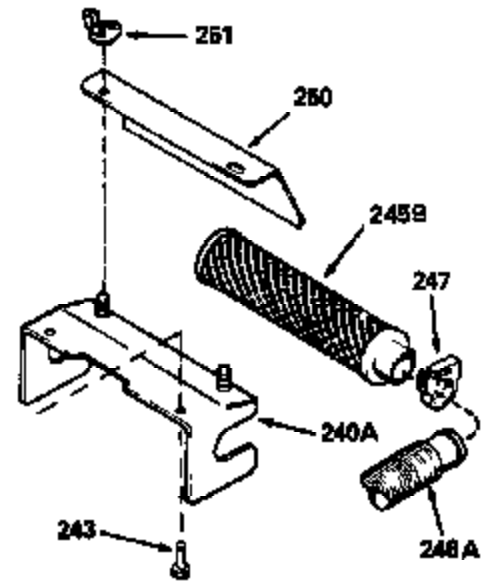

Ref #	Part Number	Qty	Description
19	31361		Spring, Extension
69	35261		* Gasket, Mounting flange
182	6201		Screw, 1/4-28 x 7/8"
185	31384A		Pipe, Intake (Incl. 224)
186	32653		Link, Governor spring
216	33086		Lever, Speed adjusting
223	650451		Screw, 1/4-20 x 1"
241	35067		Collar, Air cleaner (Black)
245	35066		Filter, Air cleaner
246B	35435		Filter, Pre-Air (Use as required)
247A	35068		Clamp, Air cleaner
250B	35065		Air Cleaner Cover Ass'y.