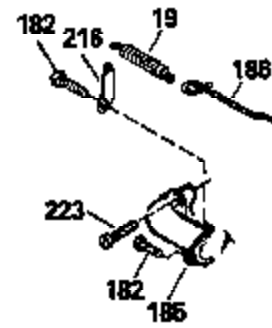

Ref #	Part Number	Qty	Description
19	31361		Spring, Extension
69	35261		* Gasket, Mounting flange
182	6201		Screw, 1/4-28 x 7/8"
185	31384A		Pipe, Intake (Incl. 224)
186	34337		Link, Governor spring
209	30200		Screw, 10-24 x 9/16"
223	650451		Screw, 1/4-20 x 1"
241	35067		Collar, Air cleaner (Black)
245	35066		Filter, Air cleaner
246B	35435		Filter, Pre-Air (Use as required)
247A	35068		Clamp, Air cleaner
250B	35065		Air Cleaner Cover Ass'y.
255	35176		Cover, Speed control
256	650807		Screw, 10-32 x 7/16"