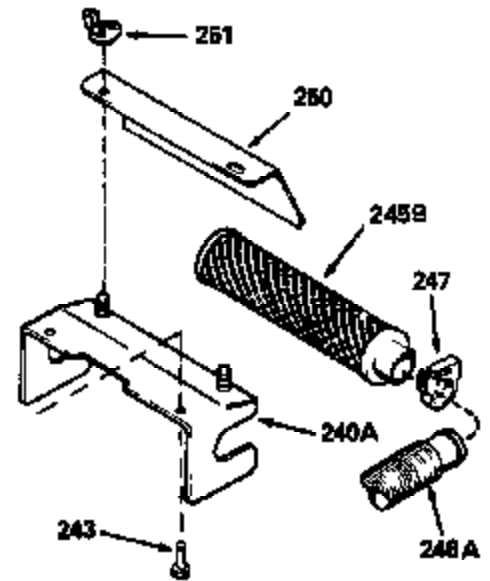

Ref #	Part Number	Qty	Description
19	31361		Spring, Extension
69	35261		* Gasket, Mounting flange
182	6201		Screw, 1/4-28 x 7/8"
185	31384A		Pipe, Intake (Incl. 224)
186	34337		Link, Governor spring
209	30200		Screw, 10-24 x 9/16"
223	650451		Screw, 1/4-20 x 1"
241	35067		Collar, Air cleaner (Black)
245	35066		Filter, Air cleaner
246B	35435		Filter, Pre-Air (Use as required)
247A	35068		Clamp, Air cleaner
250B	35065		Air Cleaner Cover Ass'y.
255	35176		Cover, Speed control
256	650807		Screw, 10-32 x 7/16"