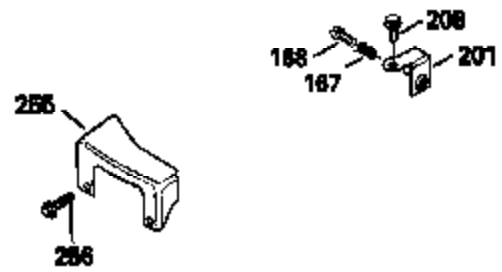

Ref #	Part Number	Qty	Description
19	31361		Spring, Extension
69	35261		* Gasket, Mounting flange
182	6201		Screw, 1/4-28 x 7/8"
185	31384A		Pipe, Intake (Incl. 224)
186	34337		Link, Governor spring
209	30200		Screw, 10-24 x 9/16"
223	650451		Screw, 1/4-20 x 1"
241	35067		Collar, Air cleaner (Black)
245	35066		Filter, Air cleaner
246B	35435		Filter, Pre-Air (Use as required)
247A	35068		Clamp, Air cleaner
250B	35065		Air Cleaner Cover Ass'y.
255	35176		Cover, Speed control
256	650807		Screw, 10-32 x 7/16"