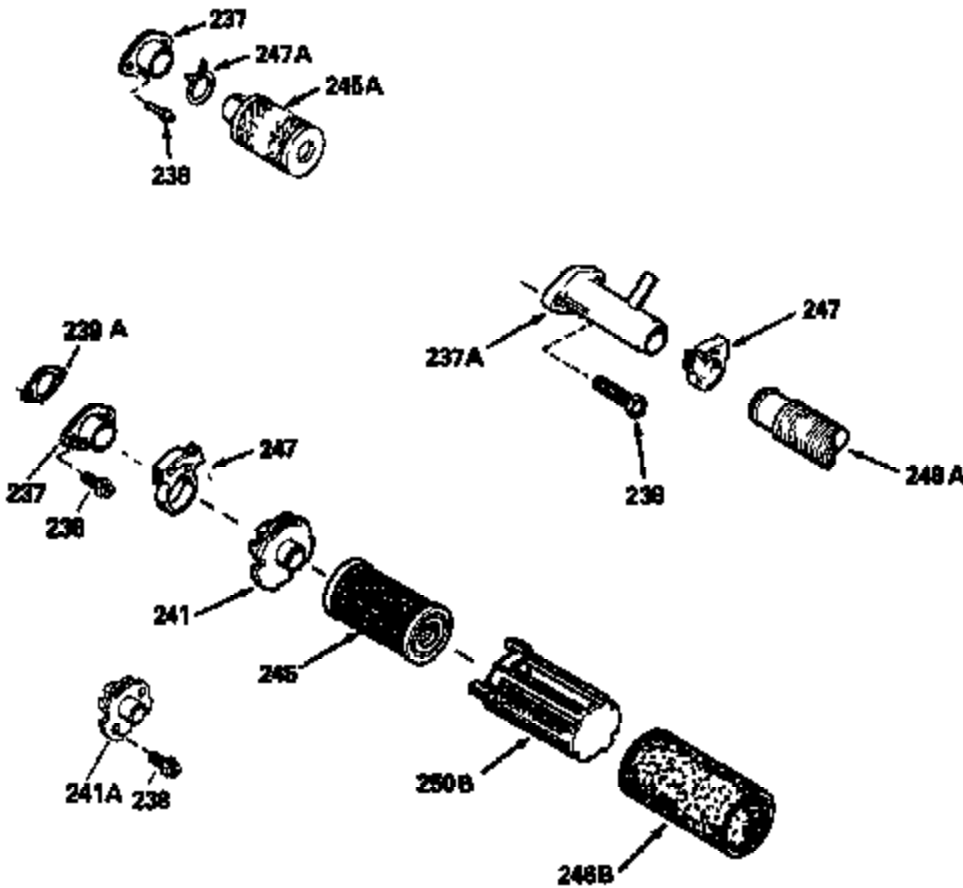

Ref #	Part Number	Qty	Description
19	31361		Spring, Extension
69	35261		* Gasket, Mounting flange
182	6201		Screw, 1/4-28 x 7/8"
185	31384A		Pipe, Intake (Incl. 224)
186	34337		Link, Governor spring
209	30200		Screw, 10-24 x 9/16"
223	650451		Screw, 1/4-20 x 1"
241	35067		Collar, Air cleaner (Black)
245	35066		Filter, Air cleaner
246B	35435		Filter, Pre-Air (Use as required)
247A	35068		Clamp, Air cleaner
250B	35065		Air Cleaner Cover Ass'y.
255	35176		Cover, Speed control
256	650807		Screw, 10-32 x 7/16"