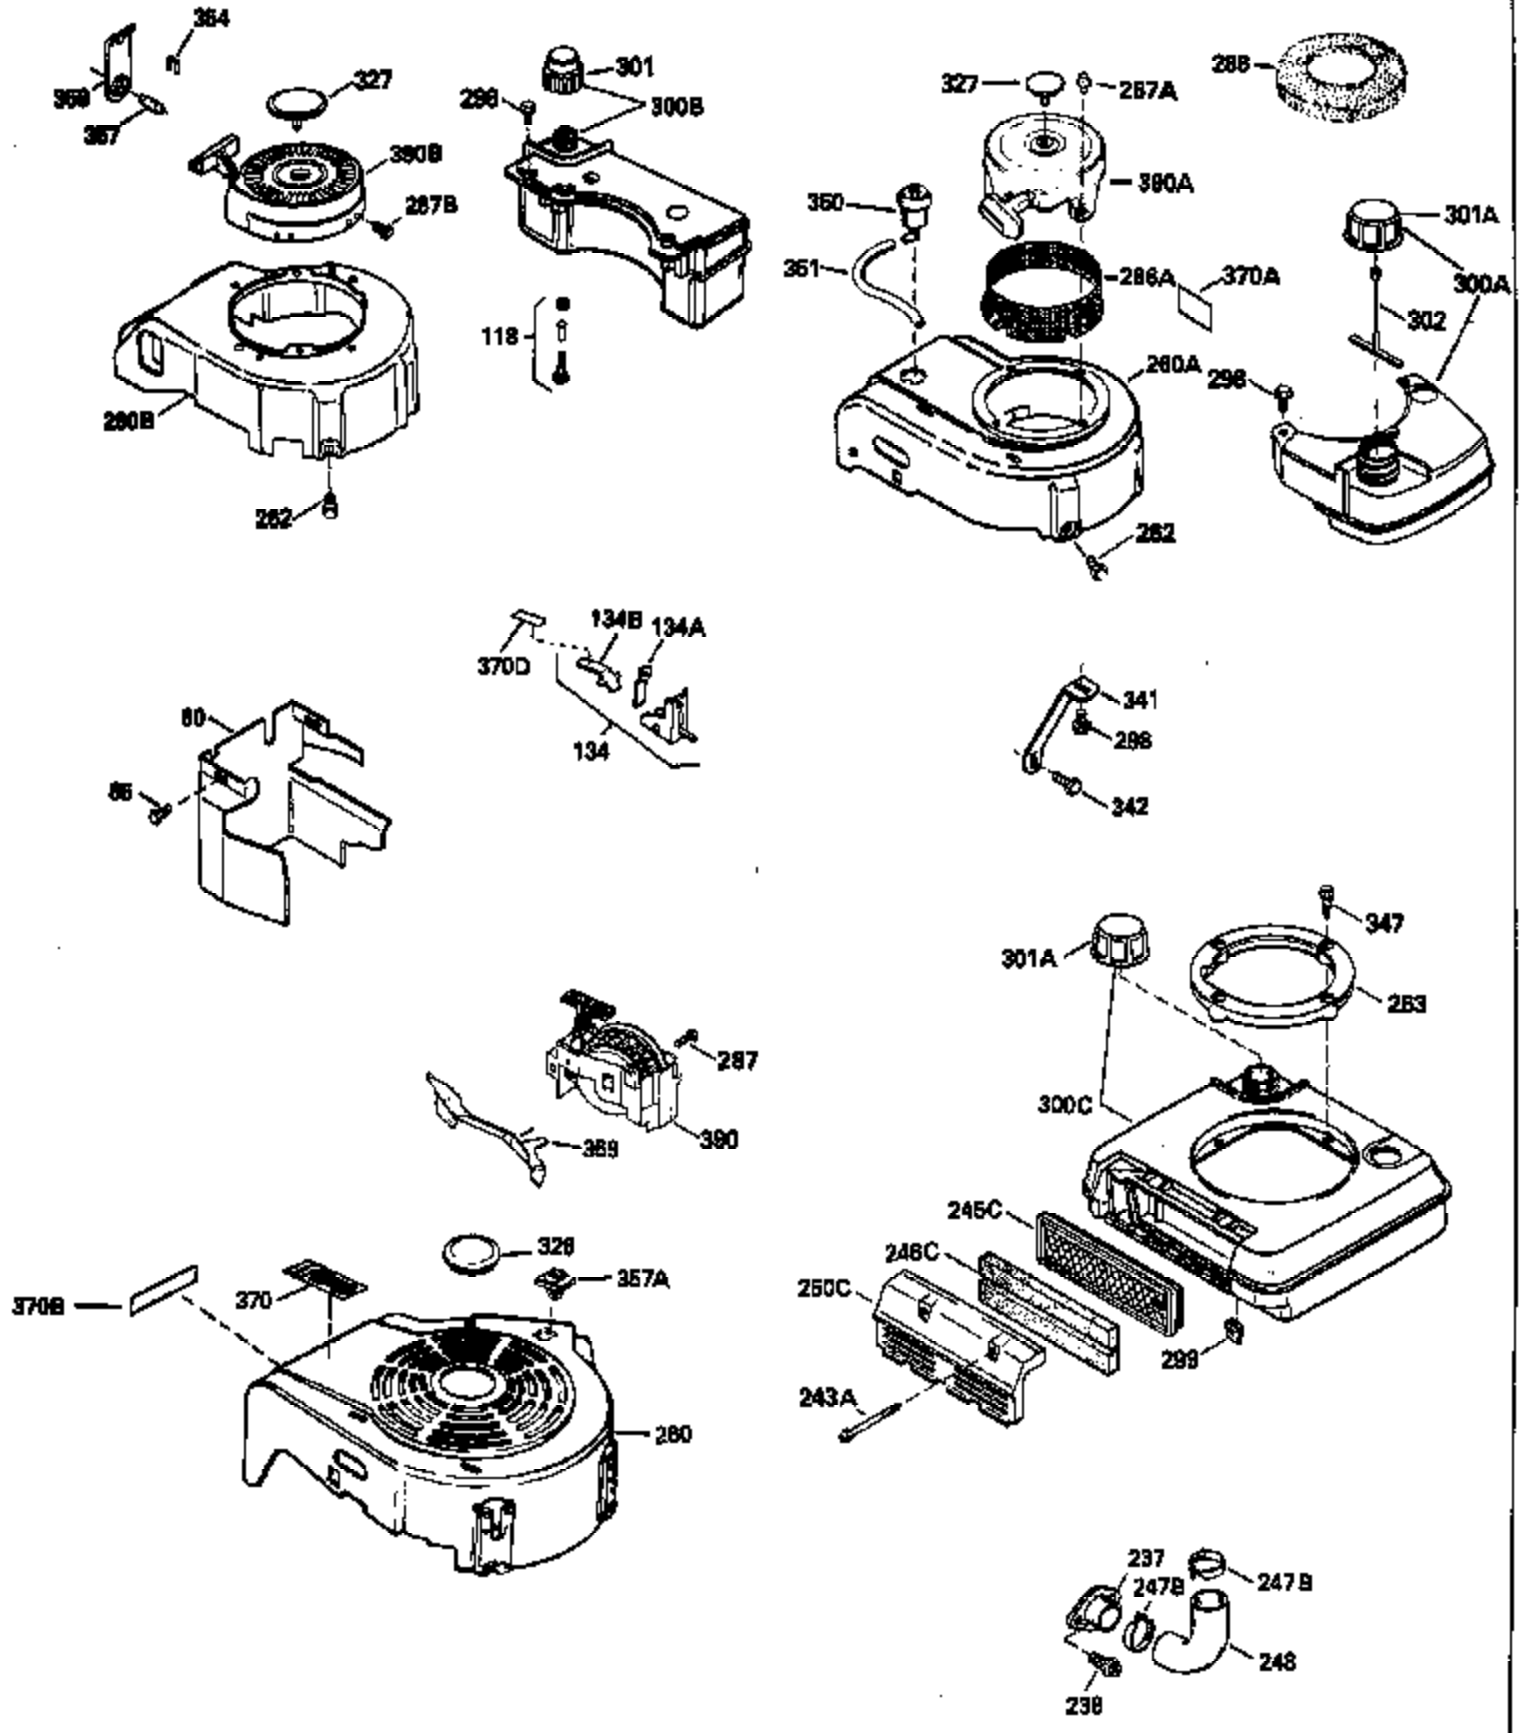

ILLUSTRATION SHOWS TYPICAL PARTS ONLY. ORDER BY PART NUMBER. PARTS NOT LISTED ARE SUPPLIED BY OEM.

Ref #	Part Number	Qty	Description
118	730194		Rope Guide Kit (Use as required with 34476 fuel tank)
246C	35705		Filter, Pre-Air (Optional)
260B	35478		Housing, Blower
262	650831		Screw, 1/4-20 x 15/32"
287A	650735		Screw, 10-24 x 3/8" (Use as required)
287A			Pop Rivet, (3/16" Dia.)(Purchase locally)
287B	650884		Screw, 8-32 x 1/2"
301	33032		Fuel Cap
327	35932		Plug, Starter
354	35025		Staple (Not used on all models)
357	34985		Rope Stop & Staple Ass'y. (Incl. 354)
370	34993		Decal, Instruction
390B	590621		Rewind Starter (Refer to Division 5, Section C, page 34 or Fiche 8, Grid G-9 for breakdown)