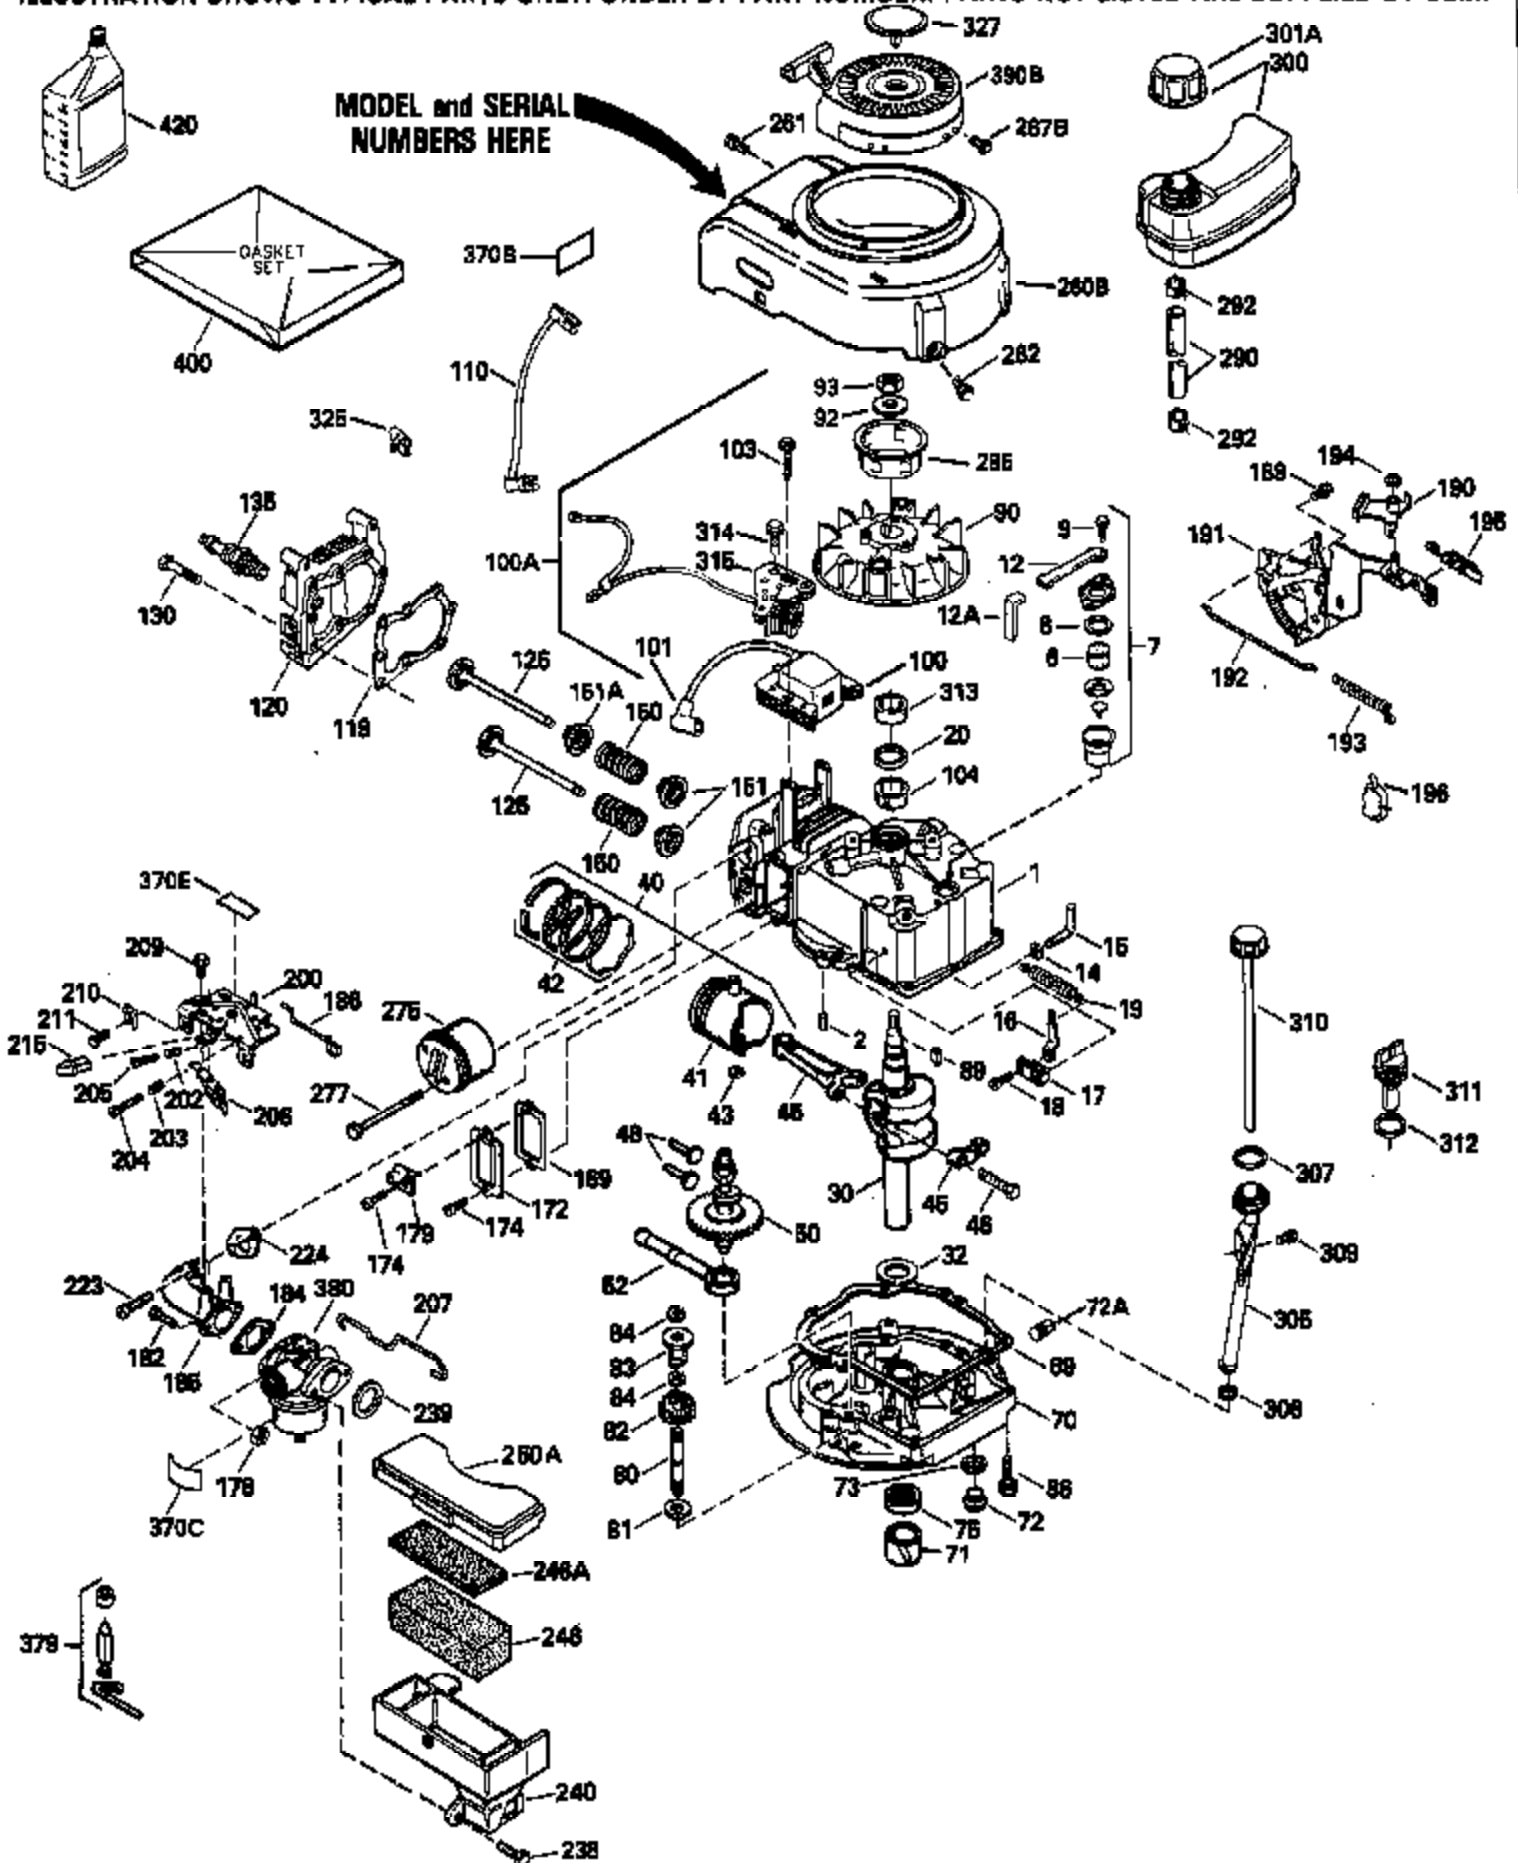

ILLUSTRATION SHOWS TYPICAL PARTS ONLY. ORDER BY PART NUMBER. PARTS NOT LISTED ARE SUPPLIED BY OEM.

Ref #	Part Number	Qty	Description
1	34975		Cylinder Ass'y. (Incl. 2, 8, 9 & 20) (2-1/2")
2	26727		Pin, Dowel
6	33734		Element, Breather
7	34214A		Breather Ass'y. (Incl. 6, 8, 9, 12 & 12A)
8	33735		* Gasket, Breather
9	30200		Screw, 10-24 x 9/16"
12A	34695		Elbow, Breather tube
12	33886		Tube, Breather
14	28277		Washer
15	30589		Rod, Governor (Incl. 14)
16	31383A		Lever, Governor
17	31335		Clamp, Governor lever
18	650548		Screw, 8-32 x 5/16"
19	31361		Spring, Extension
20	32600		Seal, Oil
30	35166		Crankshaft Ass'y.
32	32323		Washer, Thrust NOTE: This thrust washer maynot be required if a new crankshafthas been installed. Check the proper Mechanic's Handbook for acceptable end play. Use this .010" thrust washer if excess end play is measured.
40	34514		Piston, Pin & Ring Set (Std.) (2-1/2" Bore)
40	34515		Piston, Pin & Ring Set (.010" OS)
40	34516		Piston, Pin & Ring Set (.020" OS)
41	32538B		Piston & Pin Ass'y. (Incl. 43)(Std.)(2-1/2")
41	32548B		Piston & Pin Ass'y. (Incl. 43) (.010" OS)
41	32549B		Piston & Pin Ass'y. (Incl. 43) (.020" OS)
42	28986		Ring Set (Std.) (2-1/2" Bore)
42	28987		Ring Set (.010" OS)
42	28988		Ring Set (.020" OS)
43	20381		Ring, Piston pin retaining
45	30963B		Rod Assy., Connecting (Incl. 46)
46	32610A		Bolt, Connecting rod
48	27241		Lifter, Valve
50	33148A		Camshaft
52	29914		Oil Pump Assy.
69	35261		* Gasket, Mounting flange
70	32612A		Mounting Flange (Incl. 72, 72A, 73, 7 5 & 80)
72	30572		Plug, Oil drain (Incl. 73)
73	28833		* Drain Plug Gasket (Not req. W/plastic plug)
75	27897		Seal, Oil
80	30574		Shaft, Governor
81	30590A		Washer, Flat
82	30591		Gear Assy., Governor (Incl. 81)
83	30588A		Spool, Governor
84	29193		Ring, Retaining
86	650488		Screw, 1/4-20 x 1-1/4"
89	611004		Flywheel Key
90	611046A		Flywheel
92	650815		Washer, Belleville
93	650816		Nut, Flywheel
100	730207		Magneto-to-Solid State Conversion Kit (Includes solid state module, solid state flywheel key, and instructions.)(Use as required on external ignition engines only.)
100	34443A		Solid State Assy.
101	610118		Cover, Spark plug
103	650814		Screw, Torx T-15, 10-24 x 1"
110	34961		Ground Wire