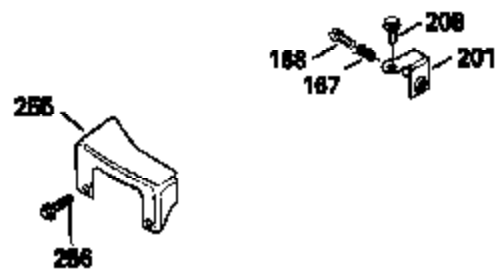

Ref #	Part Number	Qty	Description
189	650839		Screw, 1/4-20 x 3/8"
190	35831		Lever, Brake
191	35015B		Bracket Assy., S.E. Brake (Incl. 195)
194	32309		Ring, Retaining
195	610973		Terminal Assy.
274	26754A		* Gasket, Exhaust (Use as required)
277	650795		Screw, 1/4-20 x 2-1/4"
277A	30063		Screw, 1/4-20 x 1/2" (Use as required)
370F	34387		Decal, Instruction (Optional)
415	730162		Muffler Adap.Kit(Incl.274,277A)(Use a s req.)
430	730574		Debris Screen Kit (Incl. 370F,431-433)(Opt.)
431	35596		Screen, Debris (Optional)
432	35597		Bracket, Debris screen (Optional)
433	650910		Screw, 8-32 x 1/4" (Optional)