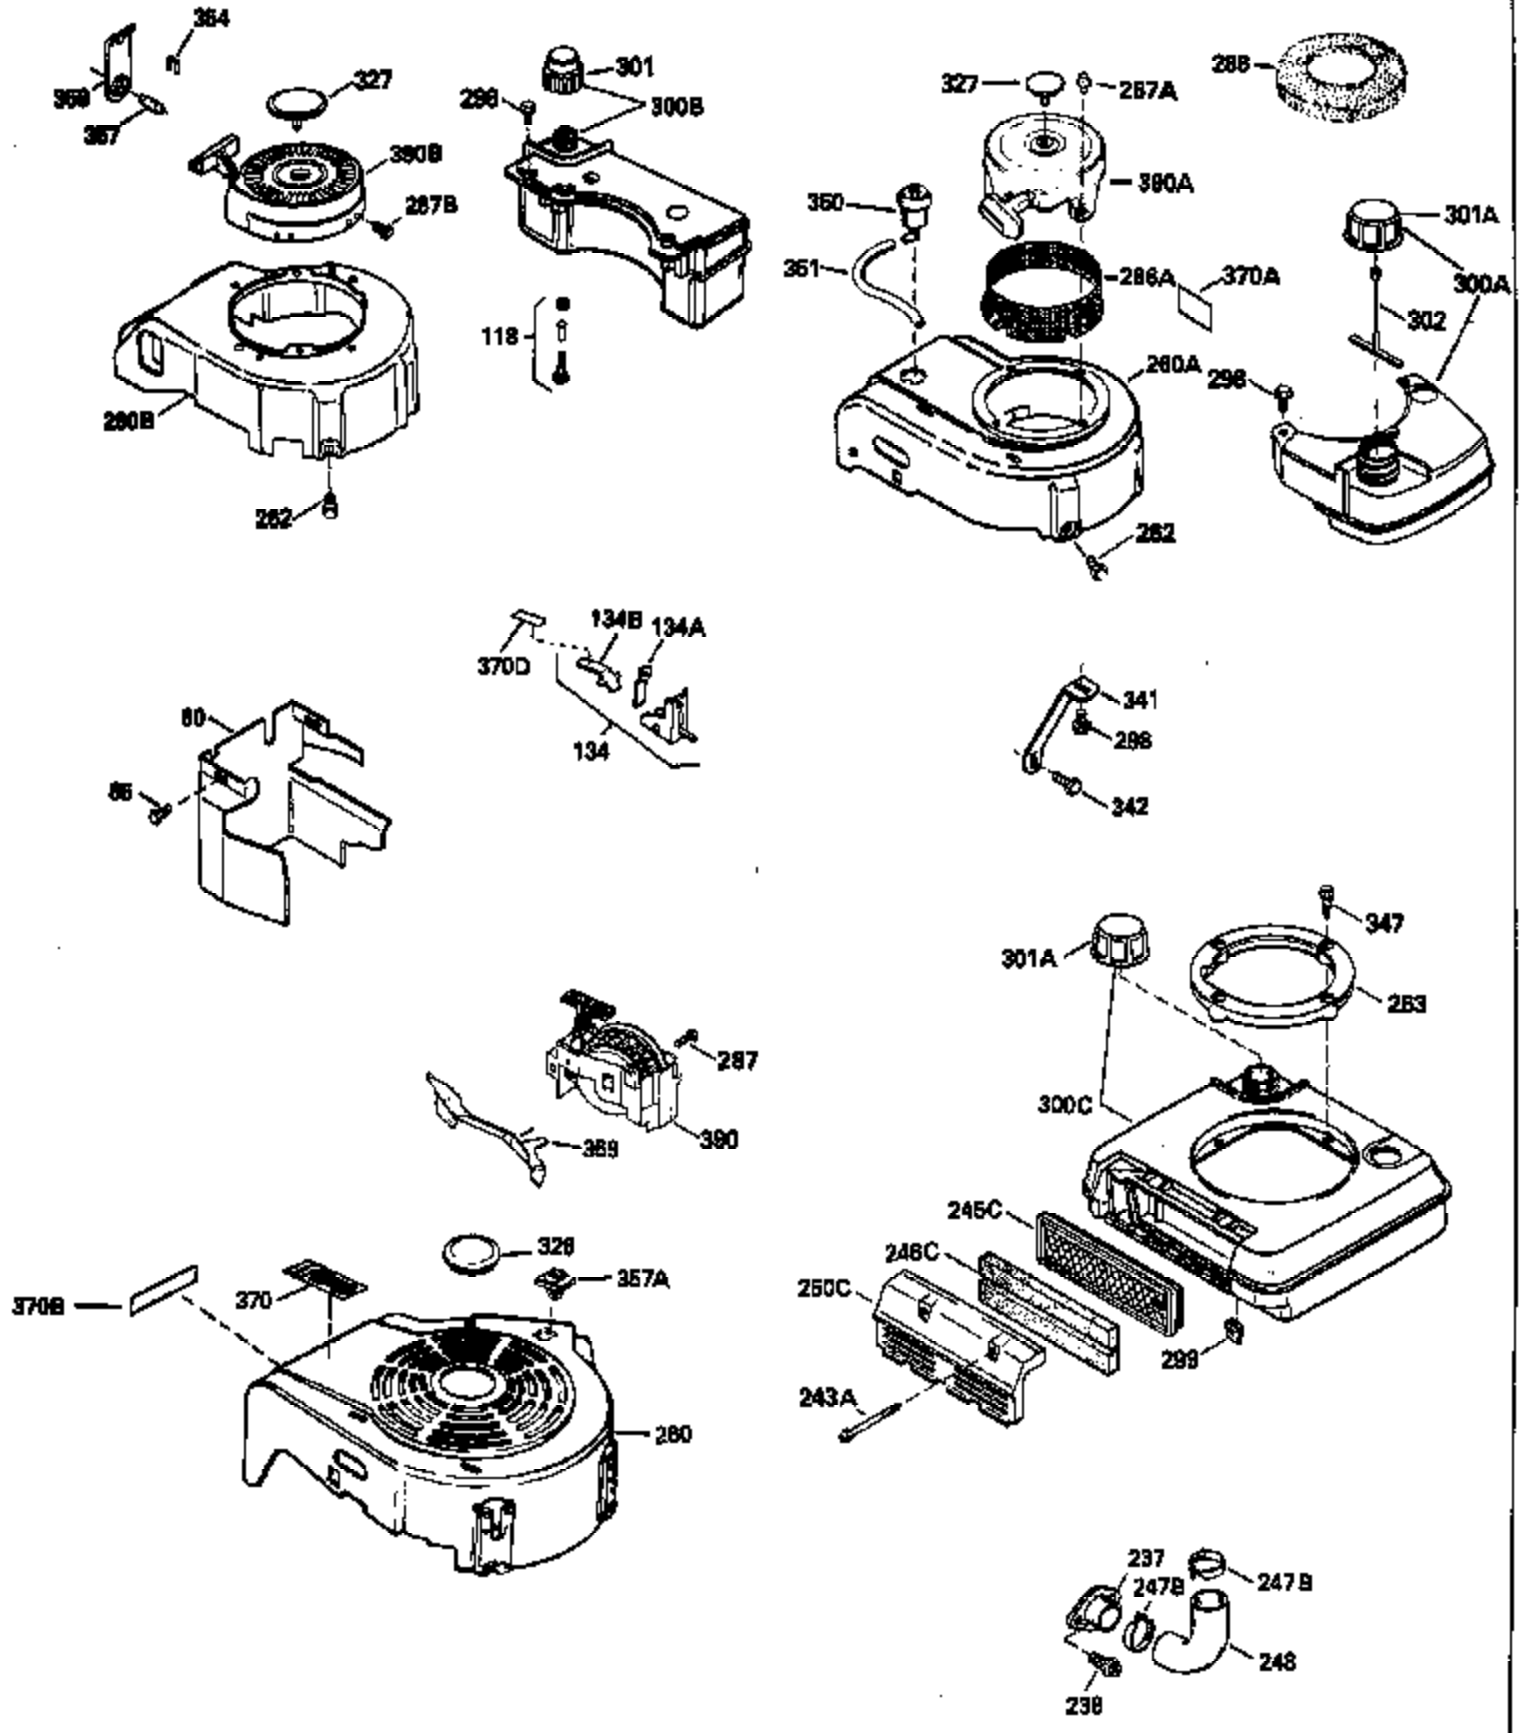

ILLUSTRATION SHOWS TYPICAL PARTS ONLY. ORDER BY PART NUMBER. PARTS NOT LISTED ARE SUPPLIED BY OEM.

Ref #	Part Number	Qty	Description
118	730194		Rope Guide Kit (Use as required with 34476 fuel tank)
238	650806		Screw, 10-32 x 5/8"
246C	35705		Filter, Pre-Air (Optional)
260A	35476		Housing, Blower
262	650831		Screw, 1/4-20 x 15/32"
286A	35354		Screen, Starter cup (Stationary)
287A	650735		Screw, 10-24 x 3/8" (Use as required)
287A			Pop Rivet, (3/16" Dia.)(Purchase locally)
301	33032		Fuel Cap
354	35025		Staple (Not used on all models)
357	34985		Rope Stop & Staple Ass'y. (Incl. 354)
358	35168		Bracket Assy., Rope guide
370	34993		Decal, Instruction
390A	590420A		Rewind Starter (Refer to Division 5, Section C, page 25 or Fiche 8, Grid G-7 for breakdown)