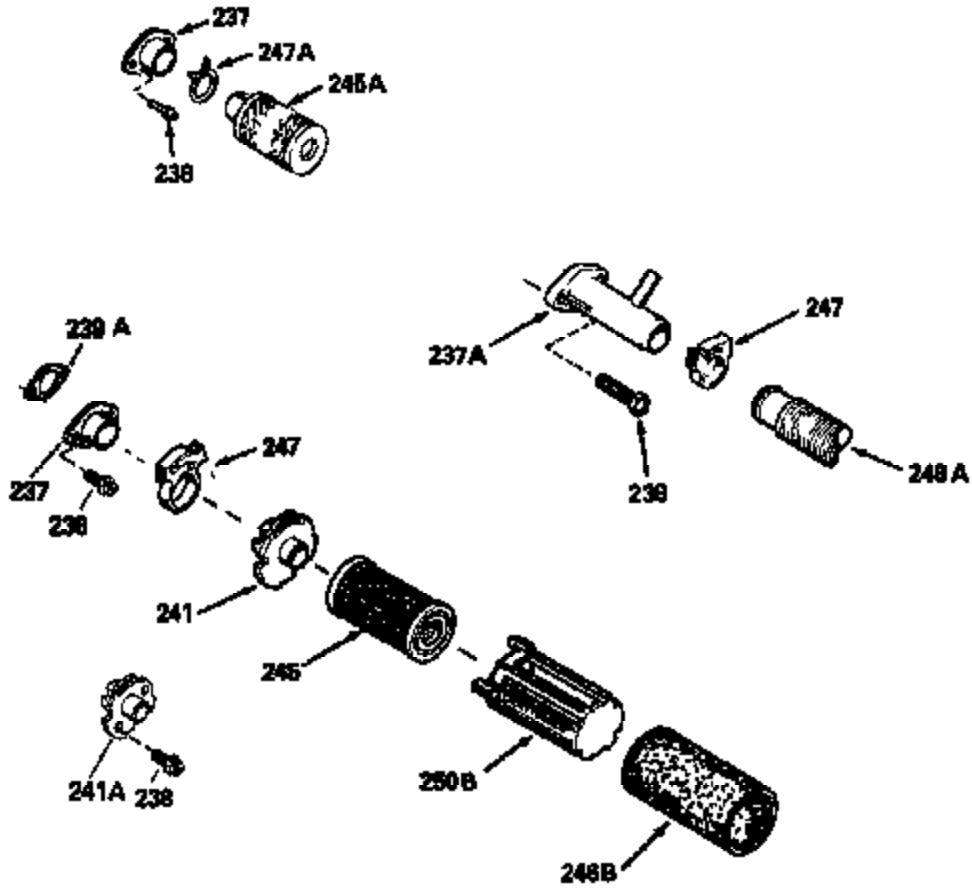

ILLUSTRATION SHOWS TYPICAL PARTS ONLY. ORDER BY PART NUMBER. PARTS NOT LISTED ARE SUPPLIED BY OEM.

Ref #	Part Number	Qty	Description
118	730194		Rope Guide Kit (Use as required with 34476 fuel tank)
246C	35705		Filter, Pre-Air (Optional)
260B	35478		Housing, Blower
262	650831		Screw, 1/4-20 x 15/32"
287A	650735		Screw, 10-24 x 3/8" (Use as required)
287A			Pop Rivet, (3/16" Dia.)(Purchase locally)
287B	650884		Screw, 8-32 x 1/2"
301	33032		Fuel Cap
327	35932		Plug, Starter
370A	34416		Decal, Instruction
390B	590621		Rewind Starter (Refer to Division 5, Section C, page 34 or Fiche 8, Grid G-9 for breakdown)

Ref #	Part Number	Qty	Description
19	31361		Spring, Extension
69	35261		* Gasket, Mounting flange
182	6201		Screw, 1/4-28 x 7/8"
185	31384A		Pipe, Intake (Incl. 224)
186	32653		Link, Governor spring
216	33086		Lever, Speed adjusting
223	650451		Screw, 1/4-20 x 1"
241	35067		Collar, Air cleaner (Black)
245	35066		Filter, Air cleaner
246B	35435		Filter, Pre-Air (Use as required)
247A	35068		Clamp, Air cleaner
250B	35065		Air Cleaner Cover Ass'y.