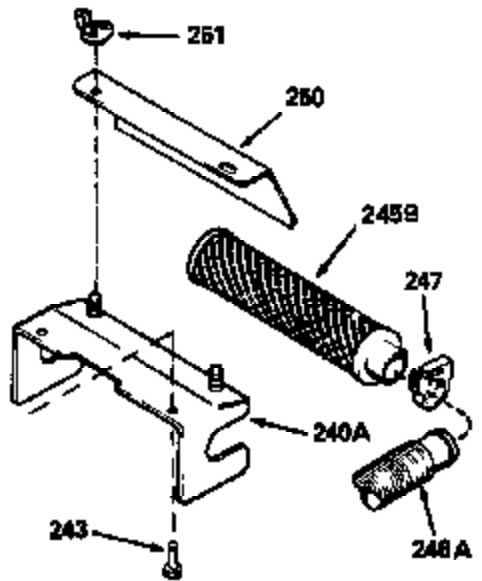

Ref #	Part Number	Qty	Description
19	31361		Spring, Extension
69	35261		* Gasket, Mounting flange
182	6201		Screw, 1/4-28 x 7/8"
185	31384A		Pipe, Intake (Incl. 224)
186	32653		Link, Governor spring
216	33086		Lever, Speed adjusting
223	650451		Screw, 1/4-20 x 1"
241	35067		Collar, Air cleaner (Black)
245	35066		Filter, Air cleaner
246B	35435		Filter, Pre-Air (Use as required)
247A	35068		Clamp, Air cleaner
250B	35065		Air Cleaner Cover Ass'y.