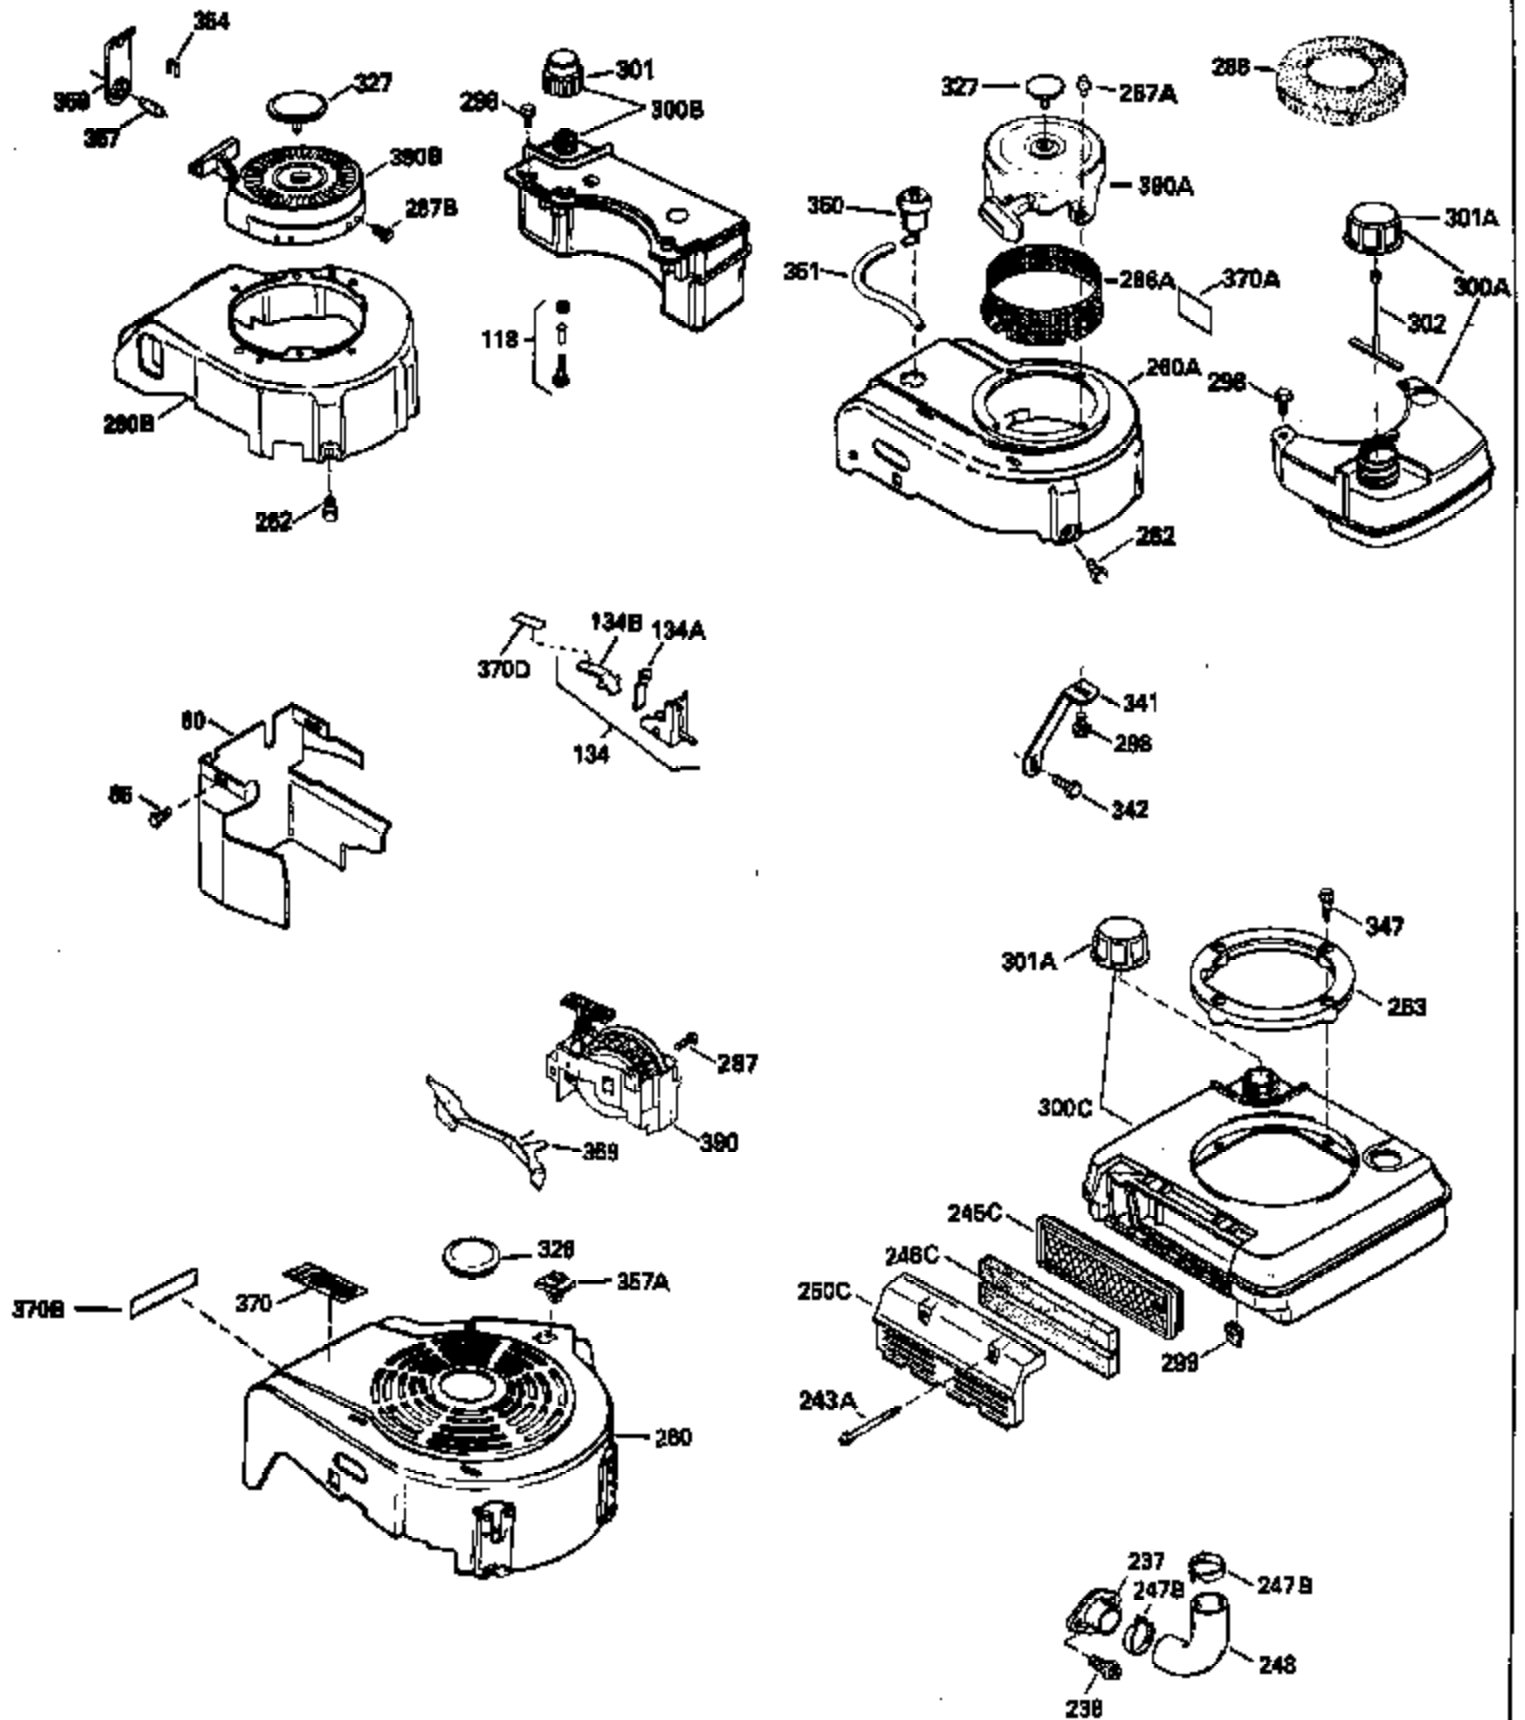

ILLUSTRATION SHOWS TYPICAL PARTS ONLY. ORDER BY PART NUMBER. PARTS NOT LISTED ARE SUPPLIED BY OEM.

Ref #	Part Number	Qty	Description
118	730194		Rope Guide Kit (Use as required with 34476 fuel tank)
246C	35705		Filter, Pre-Air (Optional)
260B	35478		Housing, Blower
262	650831		Screw, 1/4-20 x 15/32"
287A	650735		Screw, 10-24 x 3/8" (Use as required)
287A			Pop Rivet, (3/16" Dia.)(Purchase locally)
287B	650884		Screw, 8-32 x 1/2"
301	33032		Fuel Cap
327	35932		Plug, Starter
370A	34416		Decal, Instruction
390B	590621		Rewind Starter (Refer to Division 5, Section C, page 34 or Fiche 8, Grid G-9 for breakdown)