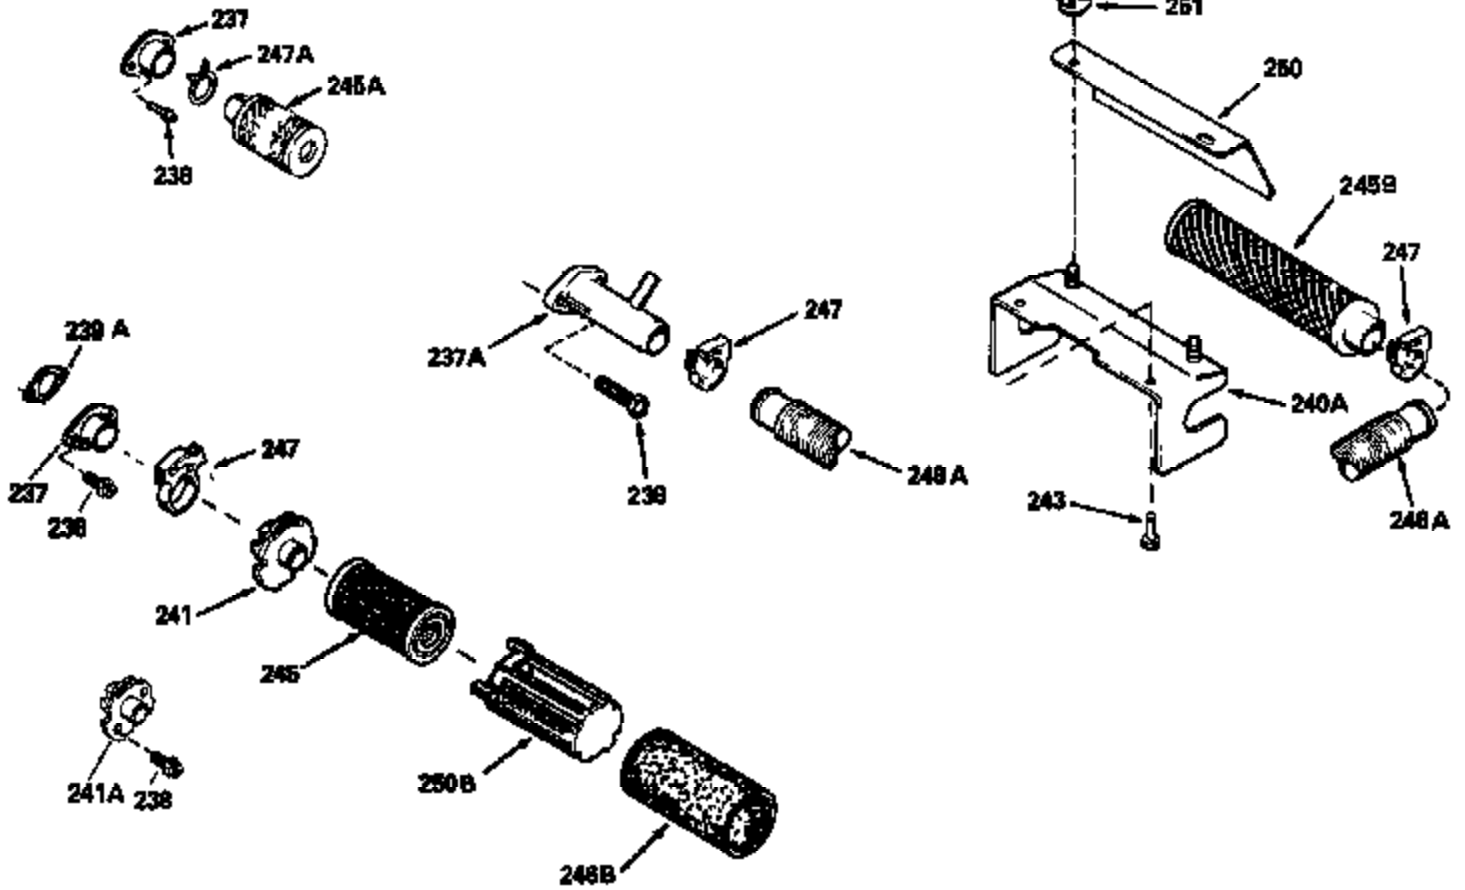

Ref #	Part Number	Qty	Description
19	31361		Spring, Extension
53	31745		Tang, Washer
54	31747		Washer, Flat
55	31748		Shaft, P.T.O. (Incl. 59)
56	33401		Right Hand Worm Gear
57	31749		Ring, Retaining
58	31744		Seal, Oil
59	31787		Washer, Flat
69	35261		* Gasket, Mounting flange
70A	33521C		Flange Ass'y. (Incl.58, 72, 72A, 73, 75 & 80)
87	650492		Screw, 1/4-20 x 2-1/4"
182	6201		Screw, 1/4-28 x 7/8"
185	31384A		Pipe, Intake (Incl. 224)
186	32653		Link, Governor spring
216	33086		Lever, Speed adjusting
223	650451		Screw, 1/4-20 x 1"
241	35067		Collar, Air cleaner (Black)
245	35066		Filter, Air cleaner
246B	35435		Filter, Pre-Air (Use as required)
247A	35068		Clamp, Air cleaner
250B	35065		Air Cleaner Cover Ass'y.