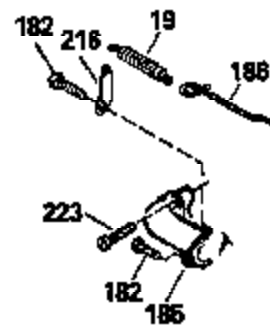

Ref #	Part Number	Qty	Description
19	31361		Spring, Extension
53	31745		Tang, Washer
54	31747		Washer, Flat
55A	34647		Shaft, P.T.O.
56	31746		Left Hand Worm Gear
57	33537		Ring, Retaining
58	31744		Seal, Oil
69	35261		* Gasket, Mounting flange
70A	33535B		Flange Ass'y. (Incl.58, 72, 72A, 73, 75 & 80)
87	650492		Screw, 1/4-20 x 2-1/4"
182	6201		Screw, 1/4-28 x 7/8"
185	31384A		Pipe, Intake (Incl. 224)
186	32653		Link, Governor spring
216	33086		Lever, Speed adjusting
223	650451		Screw, 1/4-20 x 1"
241	35067		Collar, Air cleaner (Black)
245	35066		Filter, Air cleaner
246B	35435		Filter, Pre-Air (Use as required)
247A	35068		Clamp, Air cleaner
250B	35065		Air Cleaner Cover Ass'y.