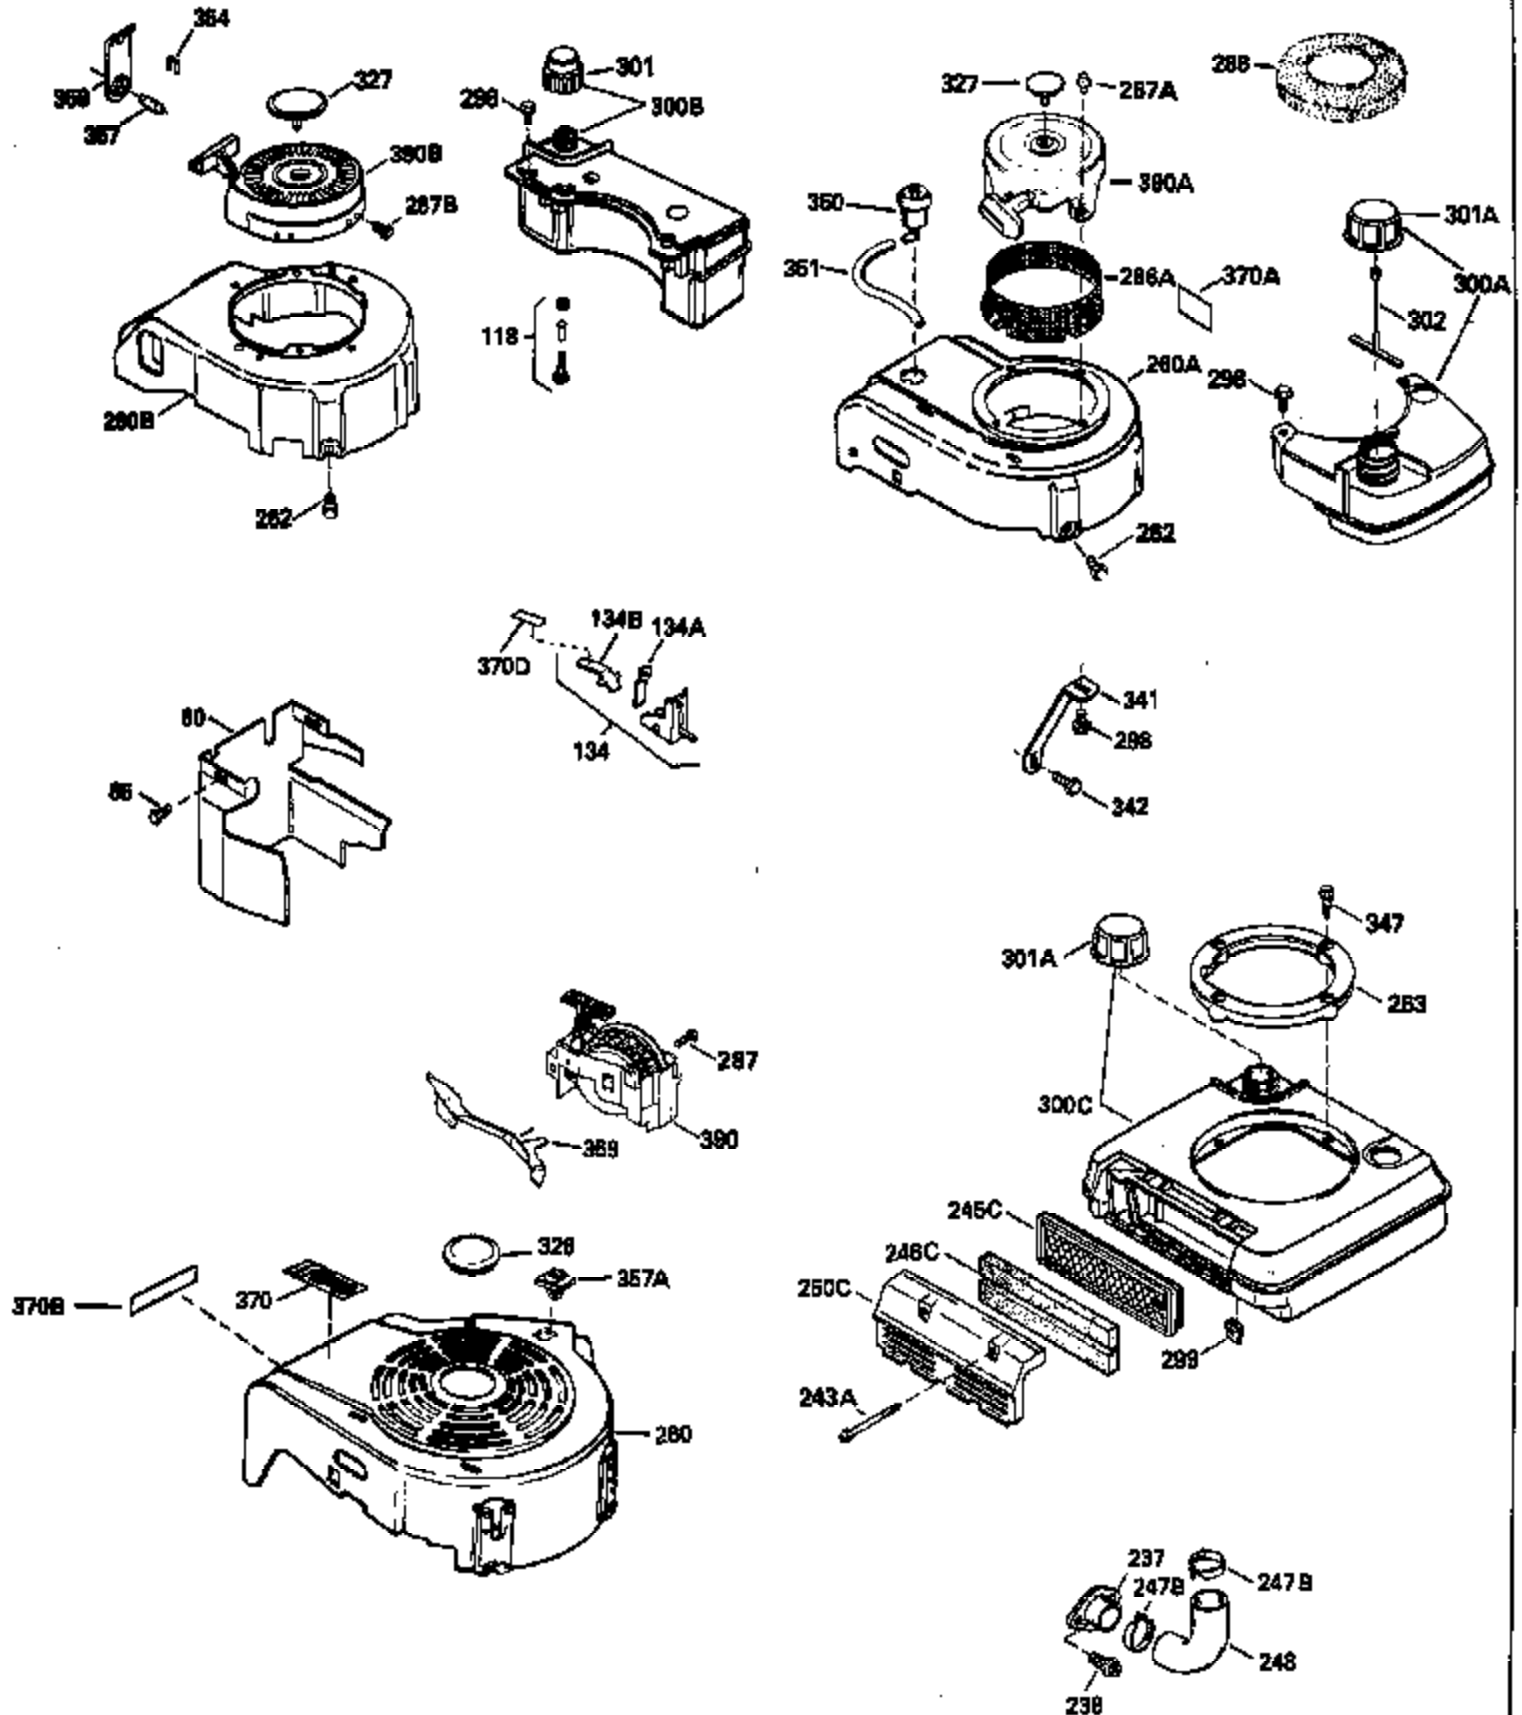

ILLUSTRATION SHOWS TYPICAL PARTS ONLY. ORDER BY PART NUMBER. PARTS NOT LISTED ARE SUPPLIED BY OEM.

Ref #	Part Number	Qty	Description
118	730194		Rope Guide Kit (Use as required with 34476 fuel tank)
246C	35705		Filter, Pre-Air (Optional)
260B	35478		Housing, Blower
262	650831		Screw, 1/4-20 x 15/32"
287A	650735		Screw, 10-24 x 3/8" (Use as required)
287A			Pop Rivet, (3/16" Dia.)(Purchase locally)
287B	650884		Screw, 8-32 x 1/2"
301	33032		Fuel Cap
327	35932		Plug, Starter
370A	34416		Decal, Instruction
390B	590621		Rewind Starter (Refer to Division 5, Section C, page 34 or Fiche 8, Grid G-9 for breakdown)