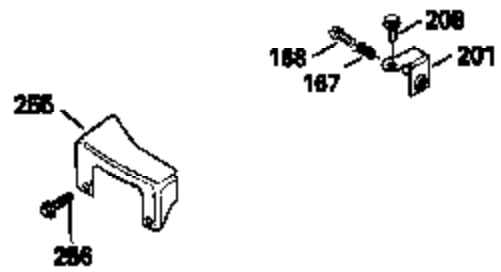

Ref #	Part Number	Qty	Description
19	31361		Spring, Extension
69	35261		* Gasket, Mounting flange
182	6201		Screw, 1/4-28 x 7/8"
185	31384A		Pipe, Intake (Incl. 224)
186	34337		Link, Governor spring
209	30200		Screw, 10-24 x 9/16"
223	650451		Screw, 1/4-20 x 1"
238	650806		Screw, 10-32 x 5/8"
246B	35435		Filter, Pre-Air (Use as required)