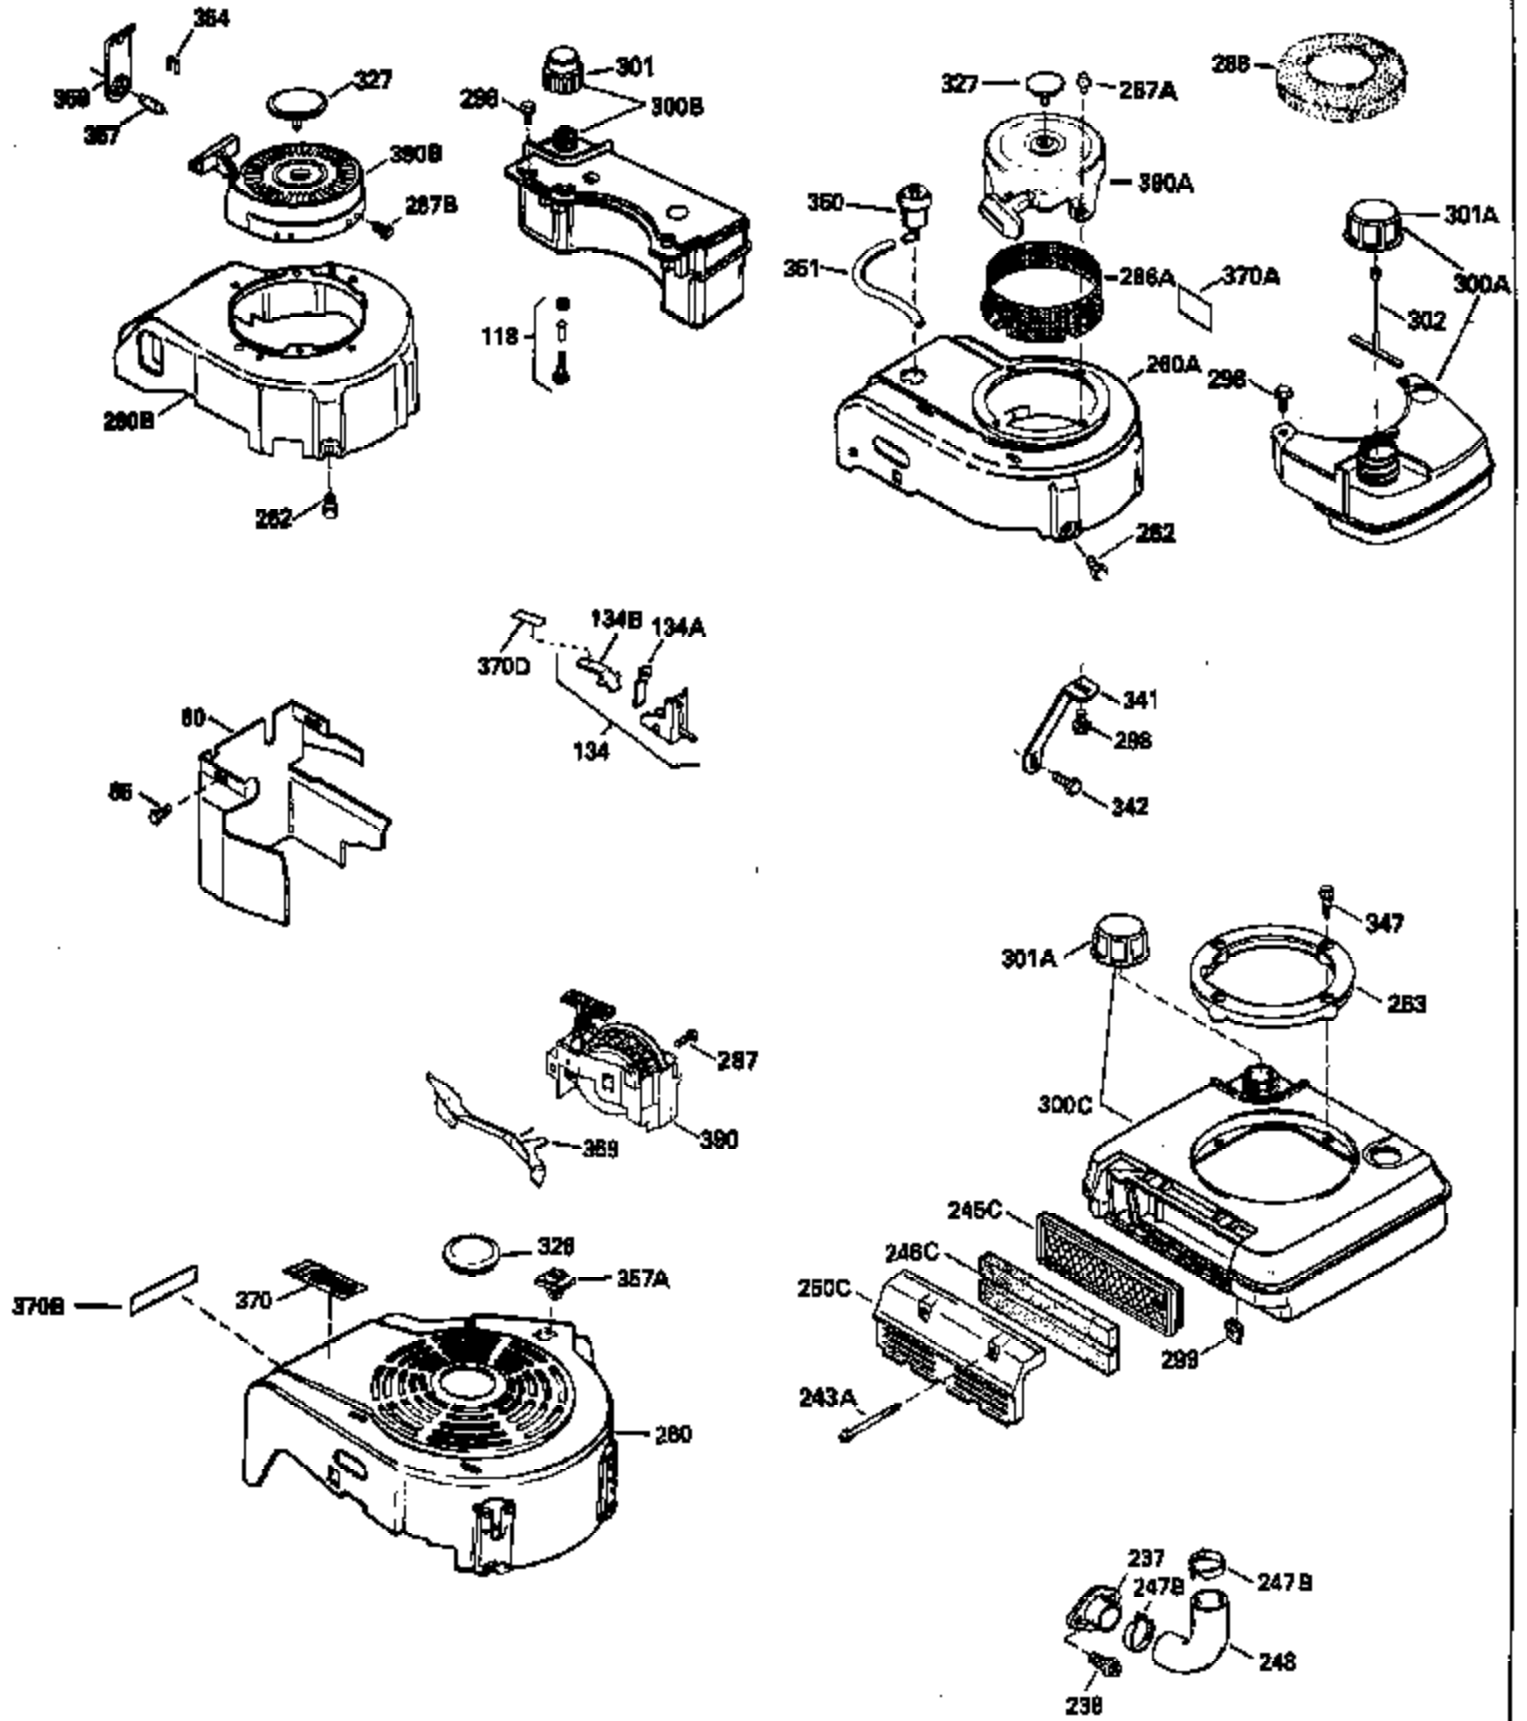

---

Ref #	Part Number	Qty	Description
420	730225		SAE 30, 4-Cycle Engine Oil (Quart)

---

ILLUSTRATION SHOWS TYPICAL PARTS ONLY. ORDER BY PART NUMBER. PARTS NOT LISTED ARE SUPPLIED BY OEM.

Ref #	Part Number	Qty	Description
118	730194		Rope Guide Kit (Use as required with 34476 fuel tank)
238	650806		Screw, 10-32 x 5/8"
246C	35705		Filter, Pre-Air (Optional)
260A	35476		Housing, Blower
262	650831		Screw, 1/4-20 x 15/32"
286A	35354		Screen, Starter cup (Stationary)
287A	650735		Screw, 10-24 x 3/8" (Use as required)
287A			Pop Rivet, (3/16" Dia.)(Purchase locally)
301	33032		Fuel Cap
370A	34346		Decal, Instruction
390A	590420A		Rewind Starter (Refer to Division 5, Section C, page 25 or Fiche 8, Grid G-7 for breakdown)