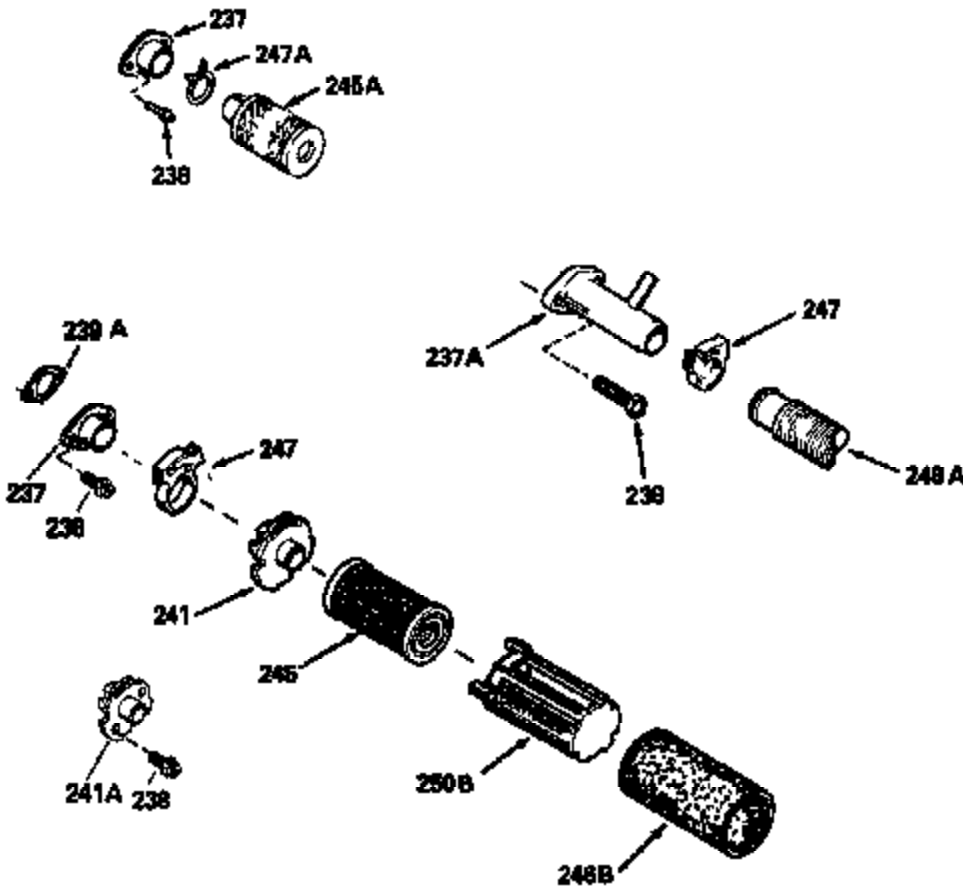

Ref #	Part Number	Qty	Description
390B	590621		Rewind Starter (Refer to Division 5, Section C, page 34 or Fiche 8, Grid G-9 for breakdown)
400	33238C		* Gasket Set (Incl. items marked *)
420	730225		SAE 30, 4-Cycle Engine Oil (Quart)

ILLUSTRATION SHOWS TYPICAL PARTS ONLY. ORDER BY PART NUMBER. PARTS NOT LISTED ARE SUPPLIED BY OEM.

Ref #	Part Number	Qty	Description
118	730194		Rope Guide Kit (Use as required with 34476 fuel tank)
238	650806		Screw, 10-32 x 5/8"
246C	35705		Filter, Pre-Air (Optional)
260A	35491		Housing, Blower
262	650831		Screw, 1/4-20 x 15/32"
287A	650735		Screw, 10-24 x 3/8" (Use as required)
287A			Pop Rivet, (3/16" Dia.)(Purchase locally)
287B	650884		Screw, 8-32 x 1/2"
301	33032		Fuel Cap
327	35932		Plug, Starter
370A	34346		Decal, Instruction
390B	590621		Rewind Starter (Refer to Division 5, Section C, page 34 or Fiche 8, Grid G-9 for breakdown)

Ref #	Part Number	Qty	Description
189	650839		Screw, 1/4-20 x 3/8"
190	35831		Lever, Brake
191	35015B		Bracket Assy., S.E. Brake (Incl. 195)
194	32309		Ring, Retaining
195	610973		Terminal Assy.
210	27793		Clip, Conduit
211	28942		Screw, 10-32 x 3/8"
274	26754A		* Gasket, Exhaust (Use as required)
275B	35708		Muffler (Incl. 277)
277	650795		Screw, 1/4-20 x 2-1/4"
277A	30063		Screw, 1/4-20 x 1/2" (Use as required )
370F	34387		Decal, Instruction (Optional)
415	730162		Muffler Adap.Kit(Incl.274,277A)(Use a s req.)
430	730574		Debris Screen Kit (Incl. 370F,431-433 )(Opt.)
431	35596		Screen, Debris (Optional)
432	35597		Bracket, Debris screen (Optional)
433	650910		Screw, 8-32 x 1/4" (Optional)

Ref #	Part Number	Qty	Description
19	31361		Spring, Extension
69	35261		* Gasket, Mounting flange
182	6201		Screw, 1/4-28 x 7/8"
185	31384A		Pipe, Intake (Incl. 224)
186	34337		Link, Governor spring
209	30200		Screw, 10-24 x 9/16"
223	650451		Screw, 1/4-20 x 1"
238	650806		Screw, 10-32 x 5/8"
246B	35435		Filter, Pre-Air (Use as required)