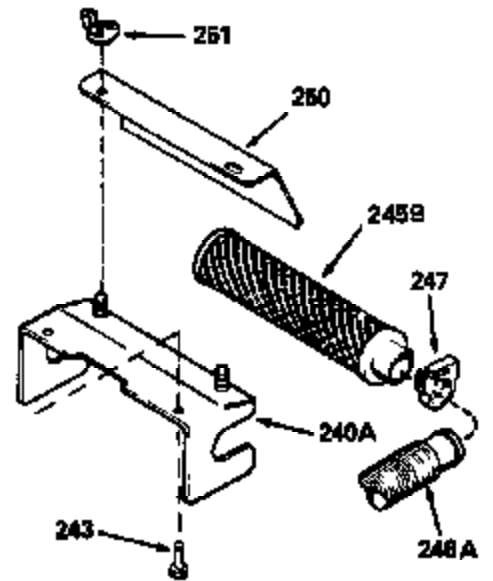

Ref #	Part Number	Qty	Description
390B	590621		Rewind Starter (Refer to Division 5, Section C, page 34 or Fiche 8, Grid G-9 for breakdown)
400	33238C		* Gasket Set (Incl. items marked *)
420	730225		SAE 30, 4-Cycle Engine Oil (Quart)

ILLUSTRATION SHOWS TYPICAL PARTS ONLY. ORDER BY PART NUMBER. PARTS NOT LISTED ARE SUPPLIED BY OEM.

Ref #	Part Number	Qty	Description
118	730194		Rope Guide Kit (Use as required with 34476 fuel tank)
238	650806		Screw, 10-32 x 5/8"
246C	35705		Filter, Pre-Air (Optional)
260A	35491		Housing, Blower
262	650831		Screw, 1/4-20 x 15/32"
287A	650735		Screw, 10-24 x 3/8" (Use as required)
287A			Pop Rivet, (3/16" Dia.)(Purchase locally)
287B	650884		Screw, 8-32 x 1/2"
301	33032		Fuel Cap
327	35932		Plug, Starter
370A	34346		Decal, Instruction
390B	590621		Rewind Starter (Refer to Division 5, Section C, page 34 or Fiche 8, Grid G-9 for breakdown)

Ref #	Part Number	Qty	Description
189	650839		Screw, 1/4-20 x 3/8"
190	35831		Lever, Brake
191	35015B		Bracket Assy., S.E. Brake (Incl. 195)
194	32309		Ring, Retaining
195	610973		Terminal Assy.
210	27793		Clip, Conduit
211	28942		Screw, 10-32 x 3/8"
274	26754A		* Gasket, Exhaust (Use as required)
275B	35708		Muffler (Incl. 277)
277	650795		Screw, 1/4-20 x 2-1/4"
277A	30063		Screw, 1/4-20 x 1/2" (Use as required )
370F	34387		Decal, Instruction (Optional)
415	730162		Muffler Adap.Kit(Incl.274,277A)(Use a s req.)
430	730574		Debris Screen Kit (Incl. 370F,431-433 )(Opt.)
431	35596		Screen, Debris (Optional)
432	35597		Bracket, Debris screen (Optional)
433	650910		Screw, 8-32 x 1/4" (Optional)

Ref #	Part Number	Qty	Description
19	31361		Spring, Extension
69	35261		* Gasket, Mounting flange
182	6201		Screw, 1/4-28 x 7/8"
185	31384A		Pipe, Intake (Incl. 224)
186	34337		Link, Governor spring
209	30200		Screw, 10-24 x 9/16"
223	650451		Screw, 1/4-20 x 1"
238	650806		Screw, 10-32 x 5/8"
246B	35435		Filter, Pre-Air (Use as required)