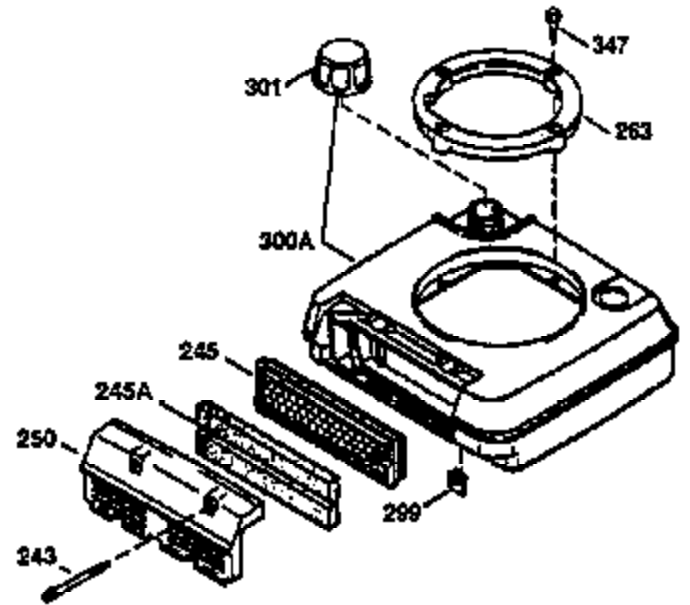

ILLUSTRATION SHOWS TYPICAL PARTS ONLY, ORDER BY PART NUMBER. PARTS NOT LISTED ARE SUPPLIED BY OEM.

Ref #	Part Number	Qty	Description
238	650806	2	Screw, 10-32 x 5/8"
239	34338	1	* Air Cleaner Gasket
245	34340	1	Air Cleaner Filter
250	34341A	1	Air Cleaner Cover
260	35491	1	Blower Housing
287	650884	2	Screw, 8-32 x 1/2"
300	32170A	1	Fuel Tank (Incl. 292 & 301)
301	33032	1	Fuel Cap
370	550223	1	Name Decal
390	590621	1	Rewind Starter