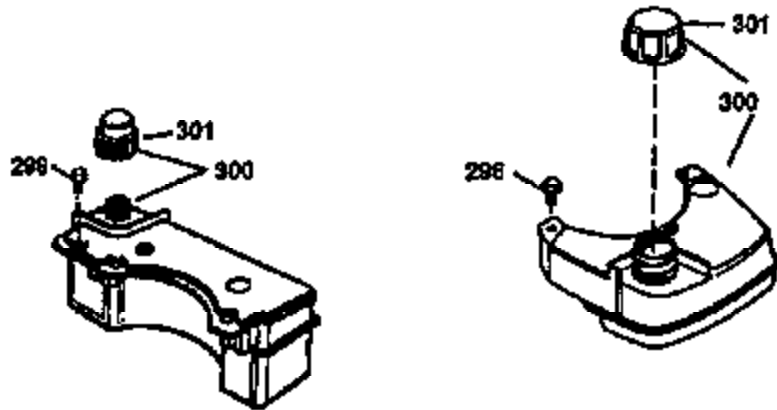

ILLUSTRATION SHOWS TYPICAL PARTS ONLY, ORDER BY PART NUMBER. PARTS NOT LISTED ARE SUPPLIED BY OEM.

Ref #	Part Number	Qty	Description
238	650806	2	Screw, 10-32 x 5/8"
239	34338	1	* Air Cleaner Gasket
245	34340	1	Air Cleaner Filter
250	34341A	1	Air Cleaner Cover
260	35491	1	Blower Housing
287	650884	2	Screw, 8-32 x 1/2"
300	32170A	1	Fuel Tank (Incl. 292 & 301)
301	33032	1	Fuel Cap
370	550223	1	Name Decal
390	590621	1	Rewind Starter