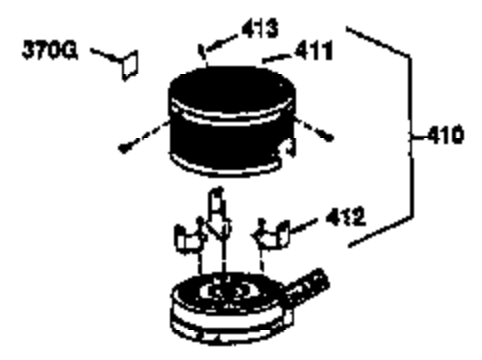

ILLUSTRATION SHOWS TYPICAL PARTS ONLY. ORDER BY PART NUMBER. PARTS NOT LISTED ARE SUPPLIED BY OEM.

Ref #	Part Number	Qty	Description
19	31361	1	Extension Spring
69	35261	1	* Mounting Flange Gasket
70	30571A	1	Mounting Flange (Incl.72,75,80,311 & 312)
90	611112	1	Flywheel
182	6201	2	Screw, 1/4-28 x 7/8"
185	31384A	1	Intake Pipe (Incl. 224)
186	34337	1	Governor Link
200	33131A	1	Control Bracket (Incl. 202 thru 205)
209	30200	2	Screw, 10-24 x 9/16"
223	650451	2	Screw, 1/4-20 x 1"
245	34340	1	Air Cleaner Filter
250	34341B	1	Air Cleaner Cover
275	35708	1	Muffler (Incl. 277)
277	650795	2	Screw, 1/4-20 x 2-1/4"