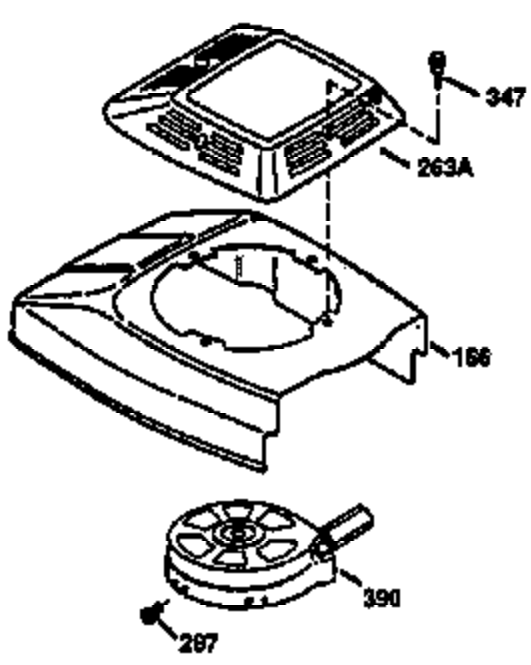

ILLUSTRATION SHOWS TYPICAL PARTS ONLY, ORDER BY PART NUMBER. PARTS NOT LISTED ARE SUPPLIED BY OEM.

Ref #	Part Number	Qty	Description
239	34338	1	* Air Cleaner Gasket
243	650806	2	Screw, 10-32 x 5/8"
245	34340	1	Air Cleaner Filter
250	34341B	1	Air Cleaner Cover
260	35491	1	Blower Housing
287	650884	2	Screw, 8-32 x 1/2"
300	32170B	1	Fuel Tank (Incl. 292 & 301)
301	33032	1	Fuel Cap
370	34144	1	Primer Decal
390	590686	1	Rewind Starter