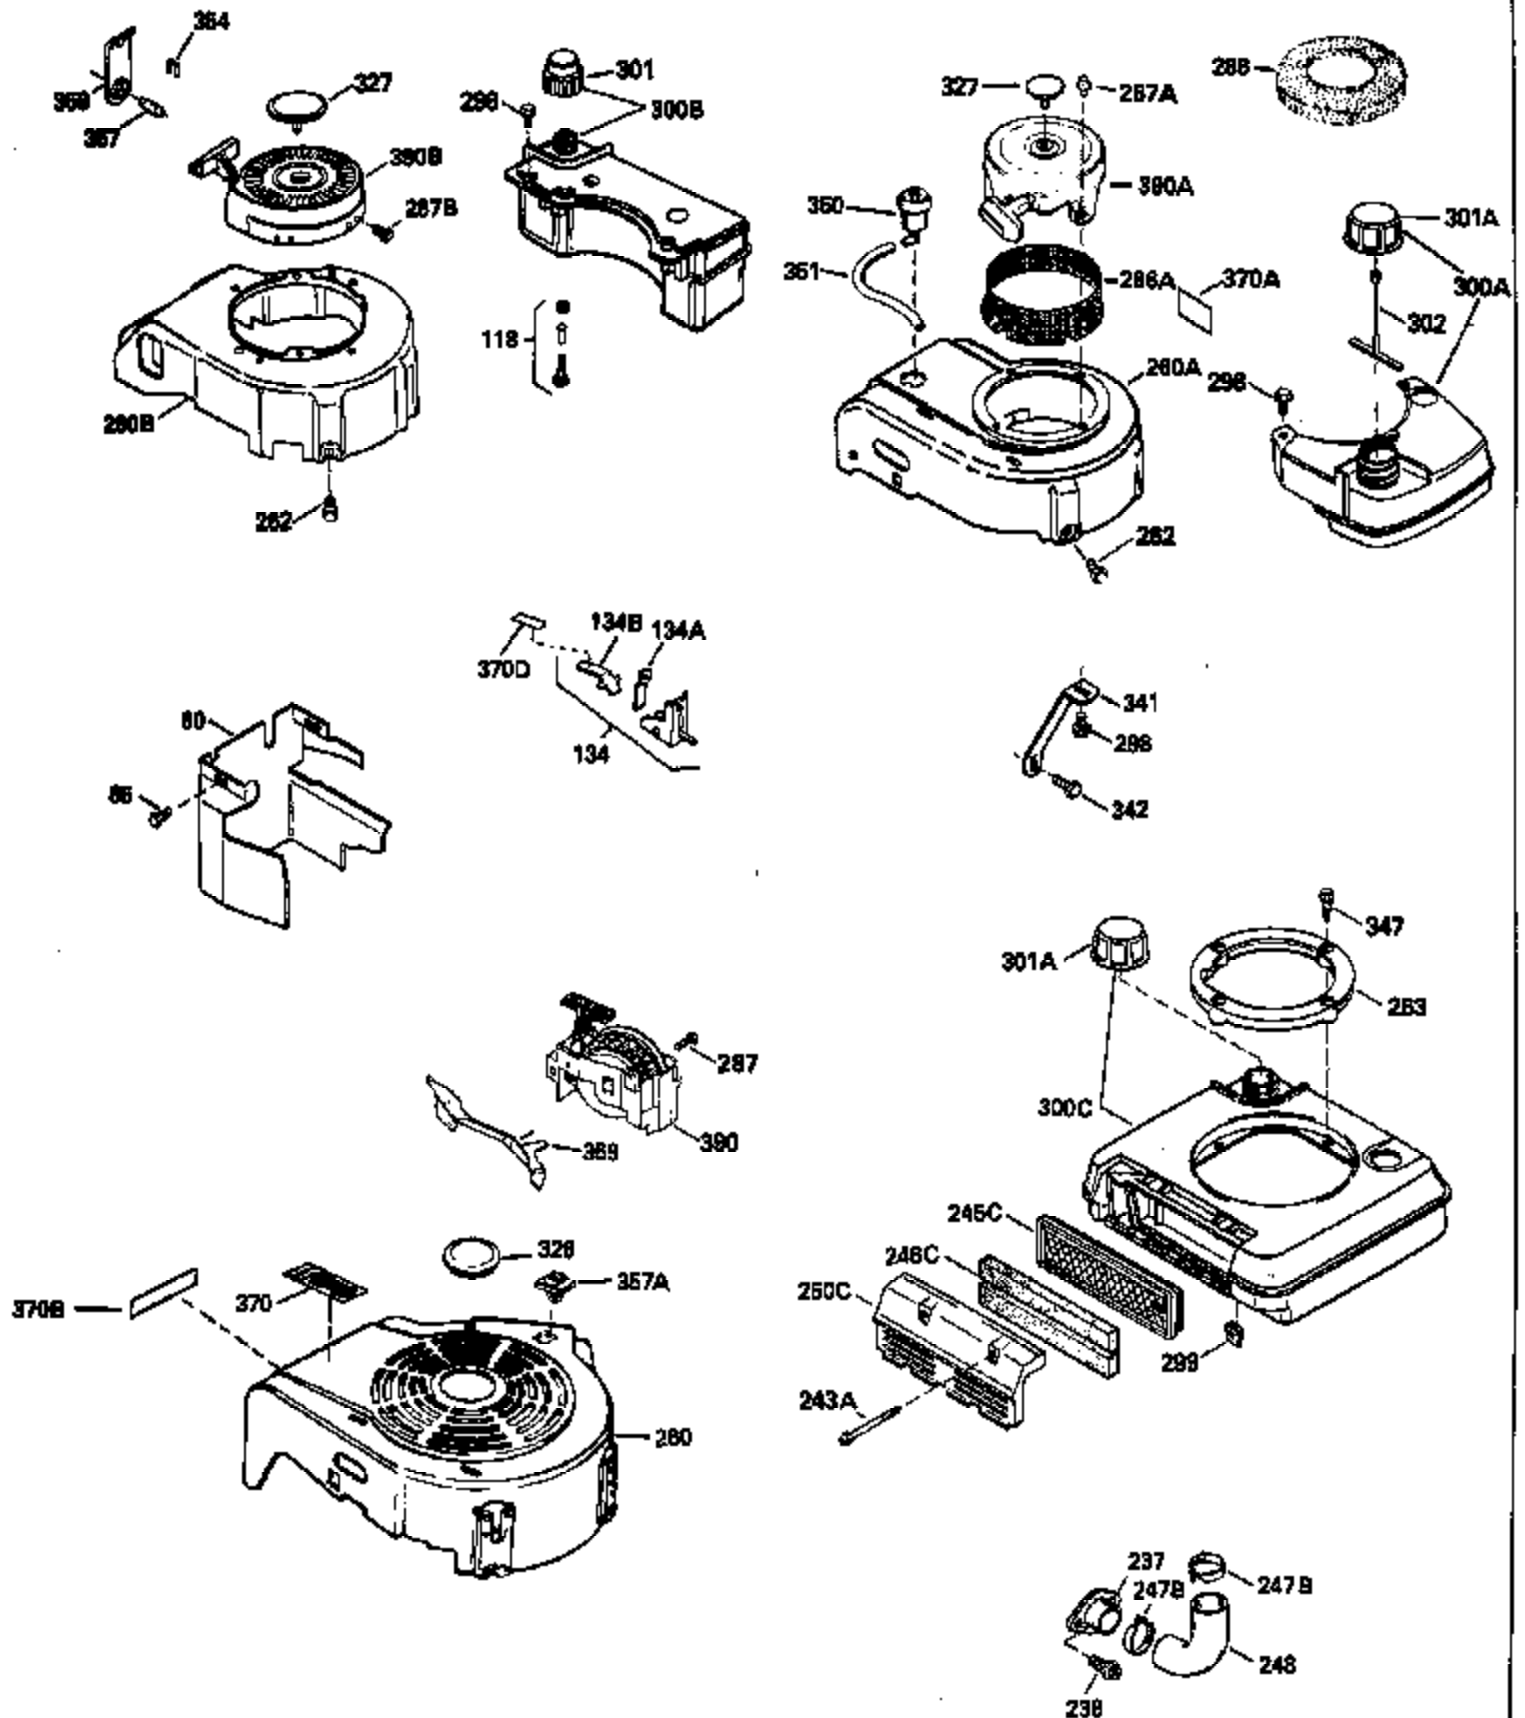

---

Ref #	Part Number	Qty	Description
400	33238C		* Gasket Set (Incl. items marked *)
420	730225		SAE 30, 4-Cycle Engine Oil (Quart)

---

ILLUSTRATION SHOWS TYPICAL PARTS ONLY. ORDER BY PART NUMBER. PARTS NOT LISTED ARE SUPPLIED BY OEM.