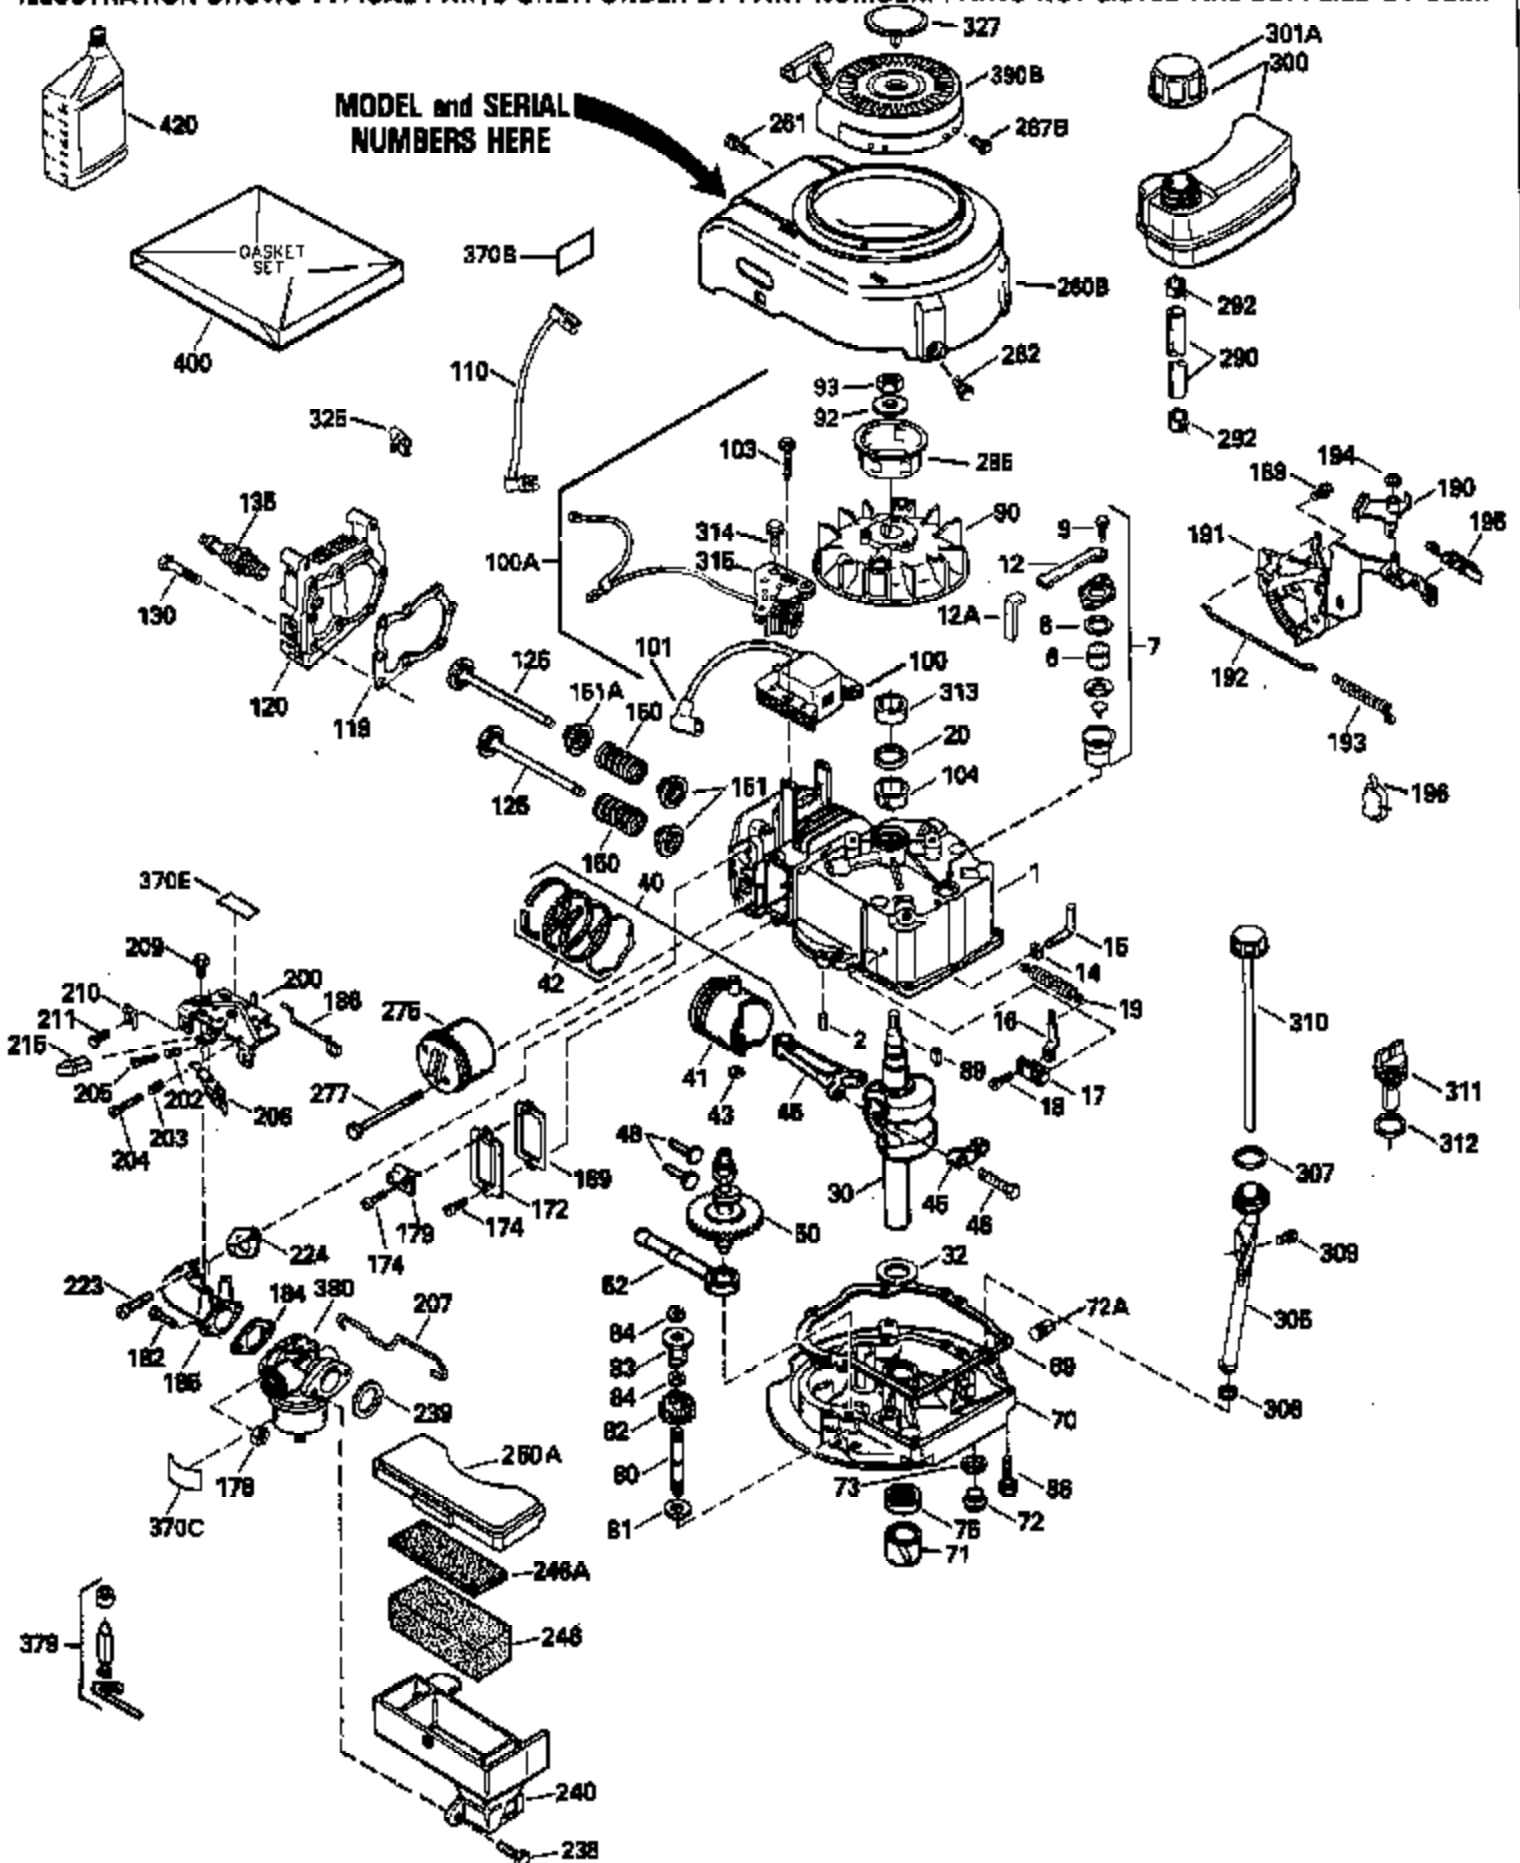

ILLUSTRATION SHOWS TYPICAL PARTS ONLY. ORDER BY PART NUMBER. PARTS NOT LISTED ARE SUPPLIED BY OEM.

Ref #	Part Number	Qty	Description
1	34975		Cylinder Ass'y. (Incl. 2, 8, 9 & 20) (2-1/2")
2	26727		Pin, Dowel
6	33734		Element, Breather
7	34214A		Breather Ass'y. (Incl. 6, 8, 9, 12 & 12A)
8	33735		* Gasket, Breather
9	30200		Screw, 10-24 x 9/16"
12	33886		Tube, Breather
14	28277		Washer
15	30589		Rod, Governor (Incl. 14)
16	31383A		Lever, Governor
17	31335		Clamp, Governor lever
18	650548		Screw, 8-32 x 5/16"
19	31361		Spring, Extension
20	32600		Seal, Oil
30	34463		Crankshaft Ass'y.
40	34514		Piston, Pin & Ring Set (Std.) (2-1/2" Bore)
40	34515		Piston, Pin & Ring Set (.010" OS)
40	34516		Piston, Pin & Ring Set (.020" OS)
41	32538B		Piston & Pin Ass'y. (Incl. 43)(Std.)(2-1/2")
41	32548B		Piston & Pin Ass'y. (Incl. 43) (.010" OS)
41	32549B		Piston & Pin Ass'y. (Incl. 43) (.020" OS)
42	28986		Ring Set (Std.) (2-1/2" Bore)
42	28987		Ring Set (.010" OS)
42	28988		Ring Set (.020" OS)
43	20381		Ring, Piston pin retaining
45	30963B		Rod Assy., Connecting (Incl. 46)
46	32610A		Bolt, Connecting rod
48	27241		Lifter, Valve
50	33553		Camshaft (MCR)
52	29914		Oil Pump Assy.
69	35261		* Gasket, Mounting flange
70	30571A		Flange Ass'y. (Incl. 72, 73, 75, 80 & 311)
72	30572		Plug, Oil drain (Incl. 73)
73	28833		* Drain Plug Gasket (Not req. W/plastic plug)
75	26208		Seal, Oil
80	30574		Shaft, Governor
81	30590A		Washer, Flat
82	30591		Gear Assy., Governor (Incl. 81)
83	30588A		Spool, Governor
84	29193		Ring, Retaining
86	650488		Screw, 1/4-20 x 1-1/4"
89	611004		Flywheel Key
90	611046A		Flywheel
92	650815		Washer, Belleville
93	650816		Nut, Flywheel
100	730207		Magneto-to-Solid State Conversion Kit (Includes solid state module, solid state flywheel key, and instructions.)(Use as required on external ignition engines only.)
100	34443A		Solid State Assy.
101	610118		Cover, Spark plug
103	650814		Screw, Torx T-15, 10-24 x 1"
110	34961		Ground Wire
119	29953C		* Gasket, Cylinder head
120	34335		Head, Cylinder
125	29313C		Exhaust Valve (Std.) (Incl. 151)
125	29315C		Exhaust Valve (1/32" OS) (Incl. 151)
126	29314B		Intake Valve (Std.) (Incl. 151)