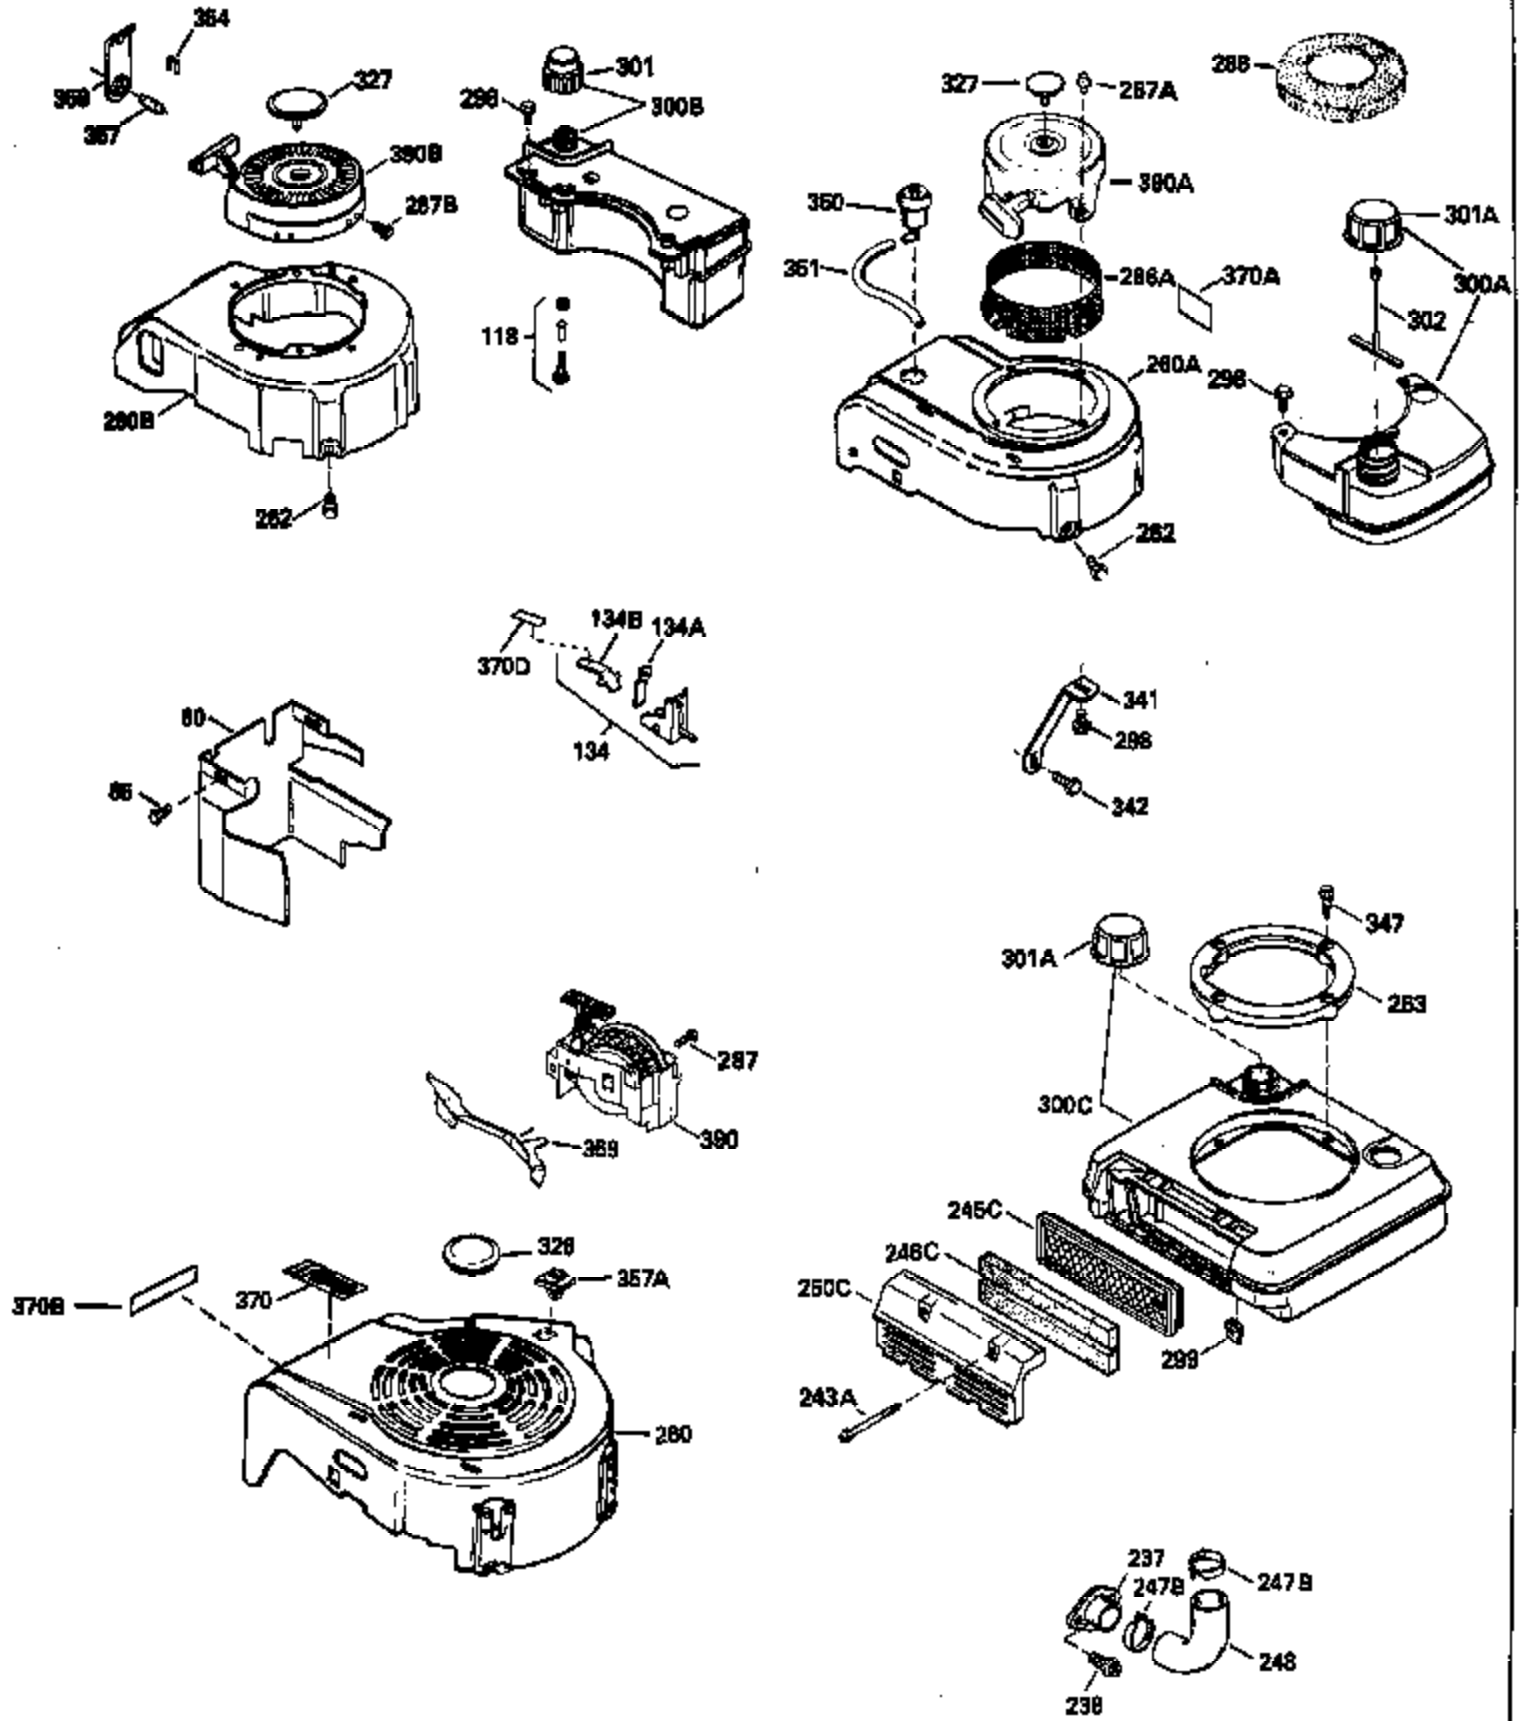

ILLUSTRATION SHOWS TYPICAL PARTS ONLY. ORDER BY PART NUMBER. PARTS NOT LISTED ARE SUPPLIED BY OEM.

Ref #	Part Number	Qty	Description
118	730194		Rope Guide Kit (Use as required with 34476 fuel tank)
238	650806		Screw, 10-32 x 5/8"
246C	35705		Filter, Pre-Air (Optional)
260A	35491		Housing, Blower
262	650831		Screw, 1/4-20 x 15/32"
287A	650735		Screw, 10-24 x 3/8" (Use as required)
287A			Pop Rivet, (3/16" Dia.)(Purchase locally)
287B	650884		Screw, 8-32 x 1/2"
301	33032		Fuel Cap
327	35932		Plug, Starter
370A	34416		Decal, Instruction
390B	590621		Rewind Starter (Refer to Division 5, Section C, page 34 or Fiche 8, Grid G-9 for breakdown)