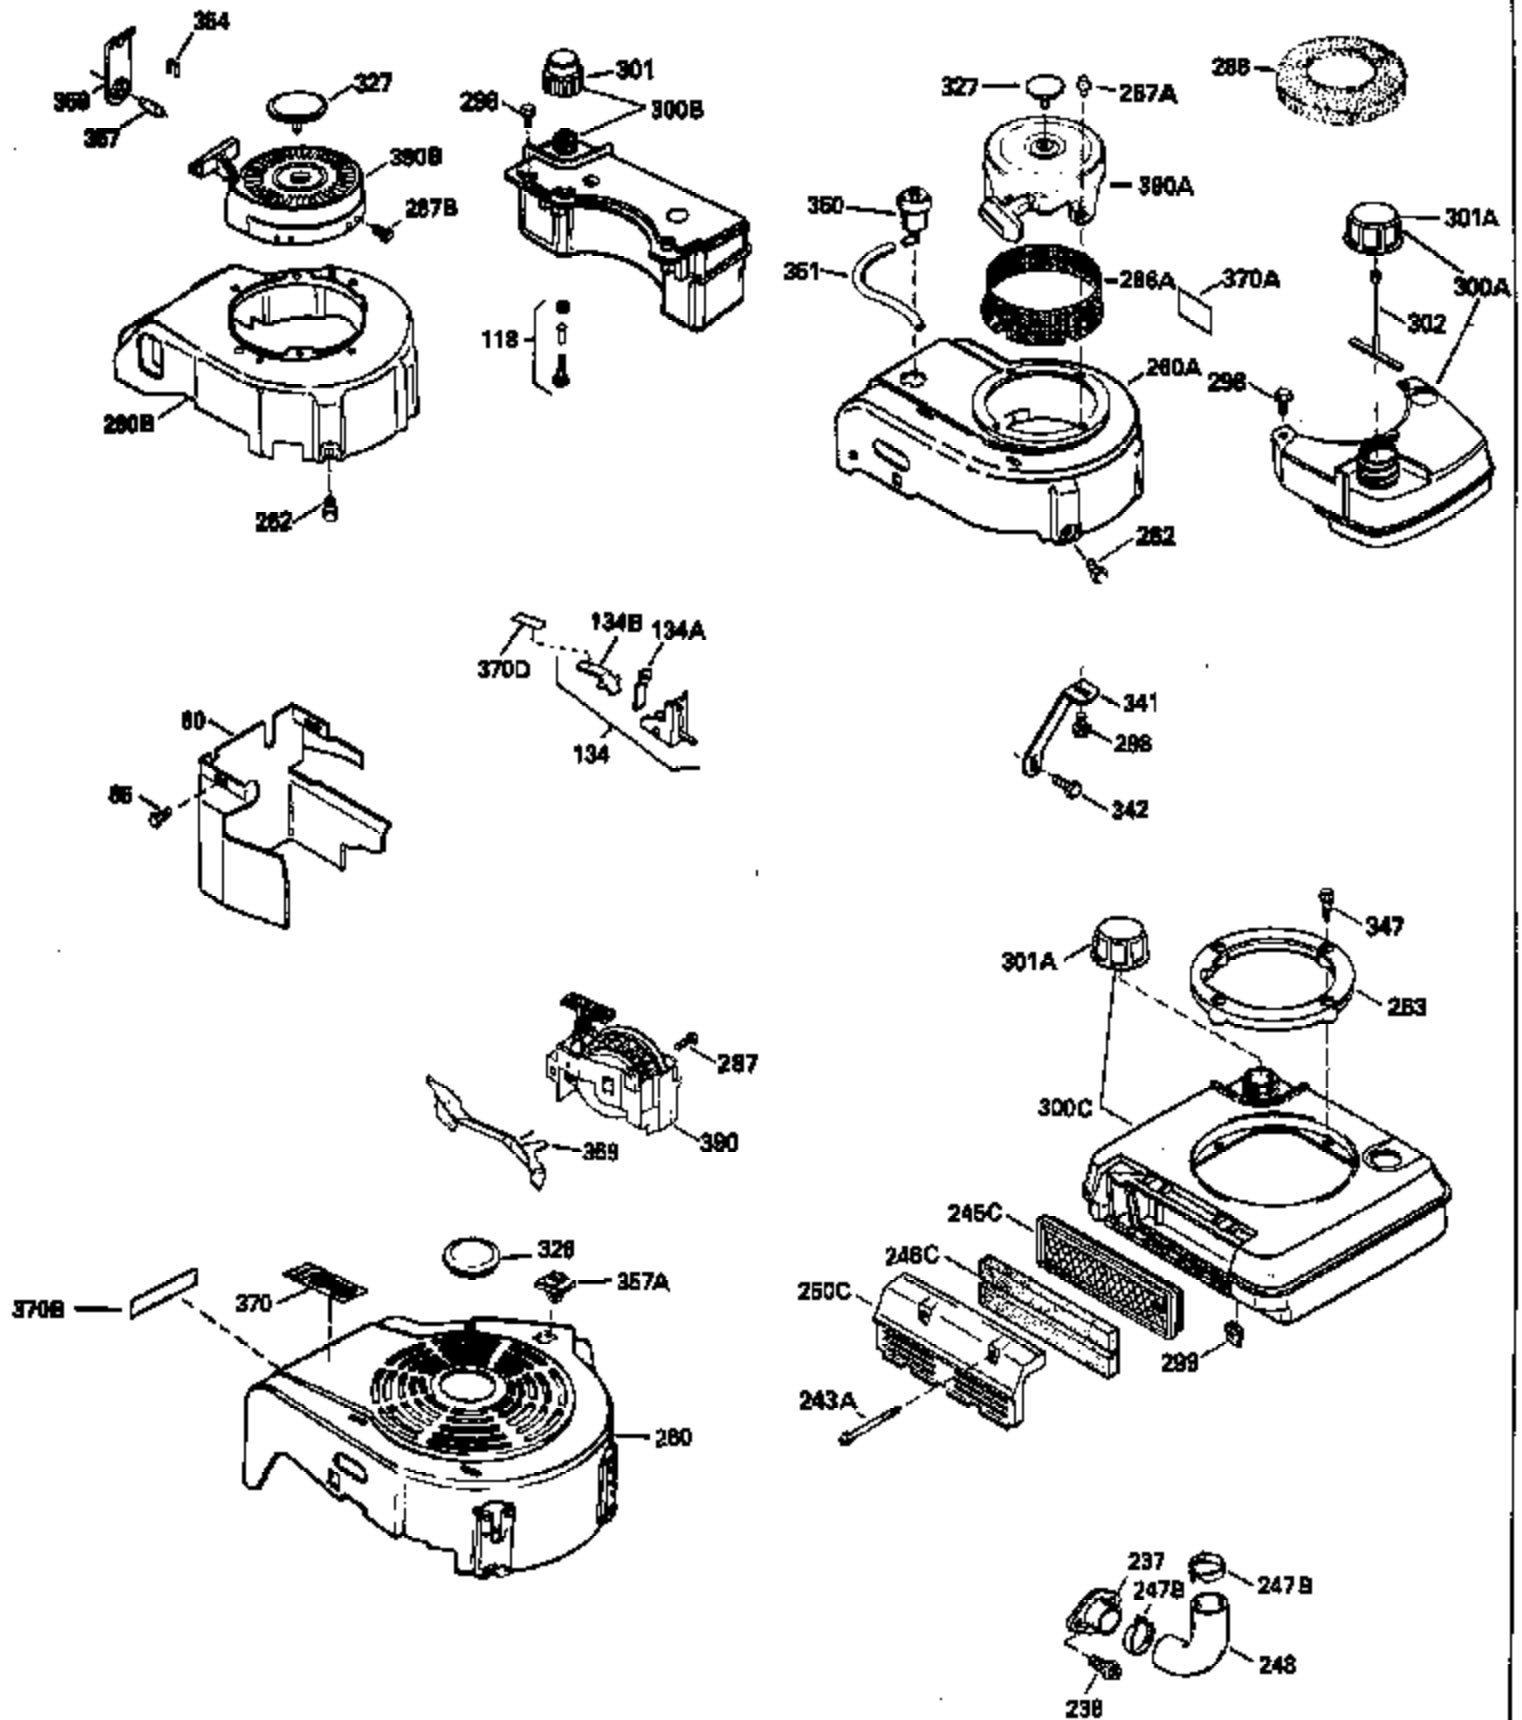

ILLUSTRATION SHOWS TYPICAL PARTS ONLY. ORDER BY PART NUMBER. PARTS NOT LISTED ARE SUPPLIED BY OEM.

Ref #	Part Number	Qty	Description
118	730194		Rope Guide Kit (Use as required with 34476 fuel tank)
238	650806		Screw, 10-32 x 5/8"
246C	35705		Filter, Pre-Air (Optional)
260	35127		Housing, Blower
262	650831		Screw, 1/4-20 x 15/32"
287A	650735		Screw, 10-24 x 3/8" (Use as required)
287A			Pop Rivet, (3/16" Dia.)(Purchase locally)
287	650802		Screw, 1/4-20 x 5/8"
298	28763		Screw, 10-32 x 35/64"
300B	34476		Fuel Tank (Incl. 292 & 301)
301	33032		Fuel Cap
326	34113		Plug, Screen
370	550223		Decal, Name
370A	34346		Decal, Instruction
390	590531		Side Mount Rewind Starter (Refer to Division 5, Section C, page 32 or Fiche 8, Grid G-8 for breakdown)