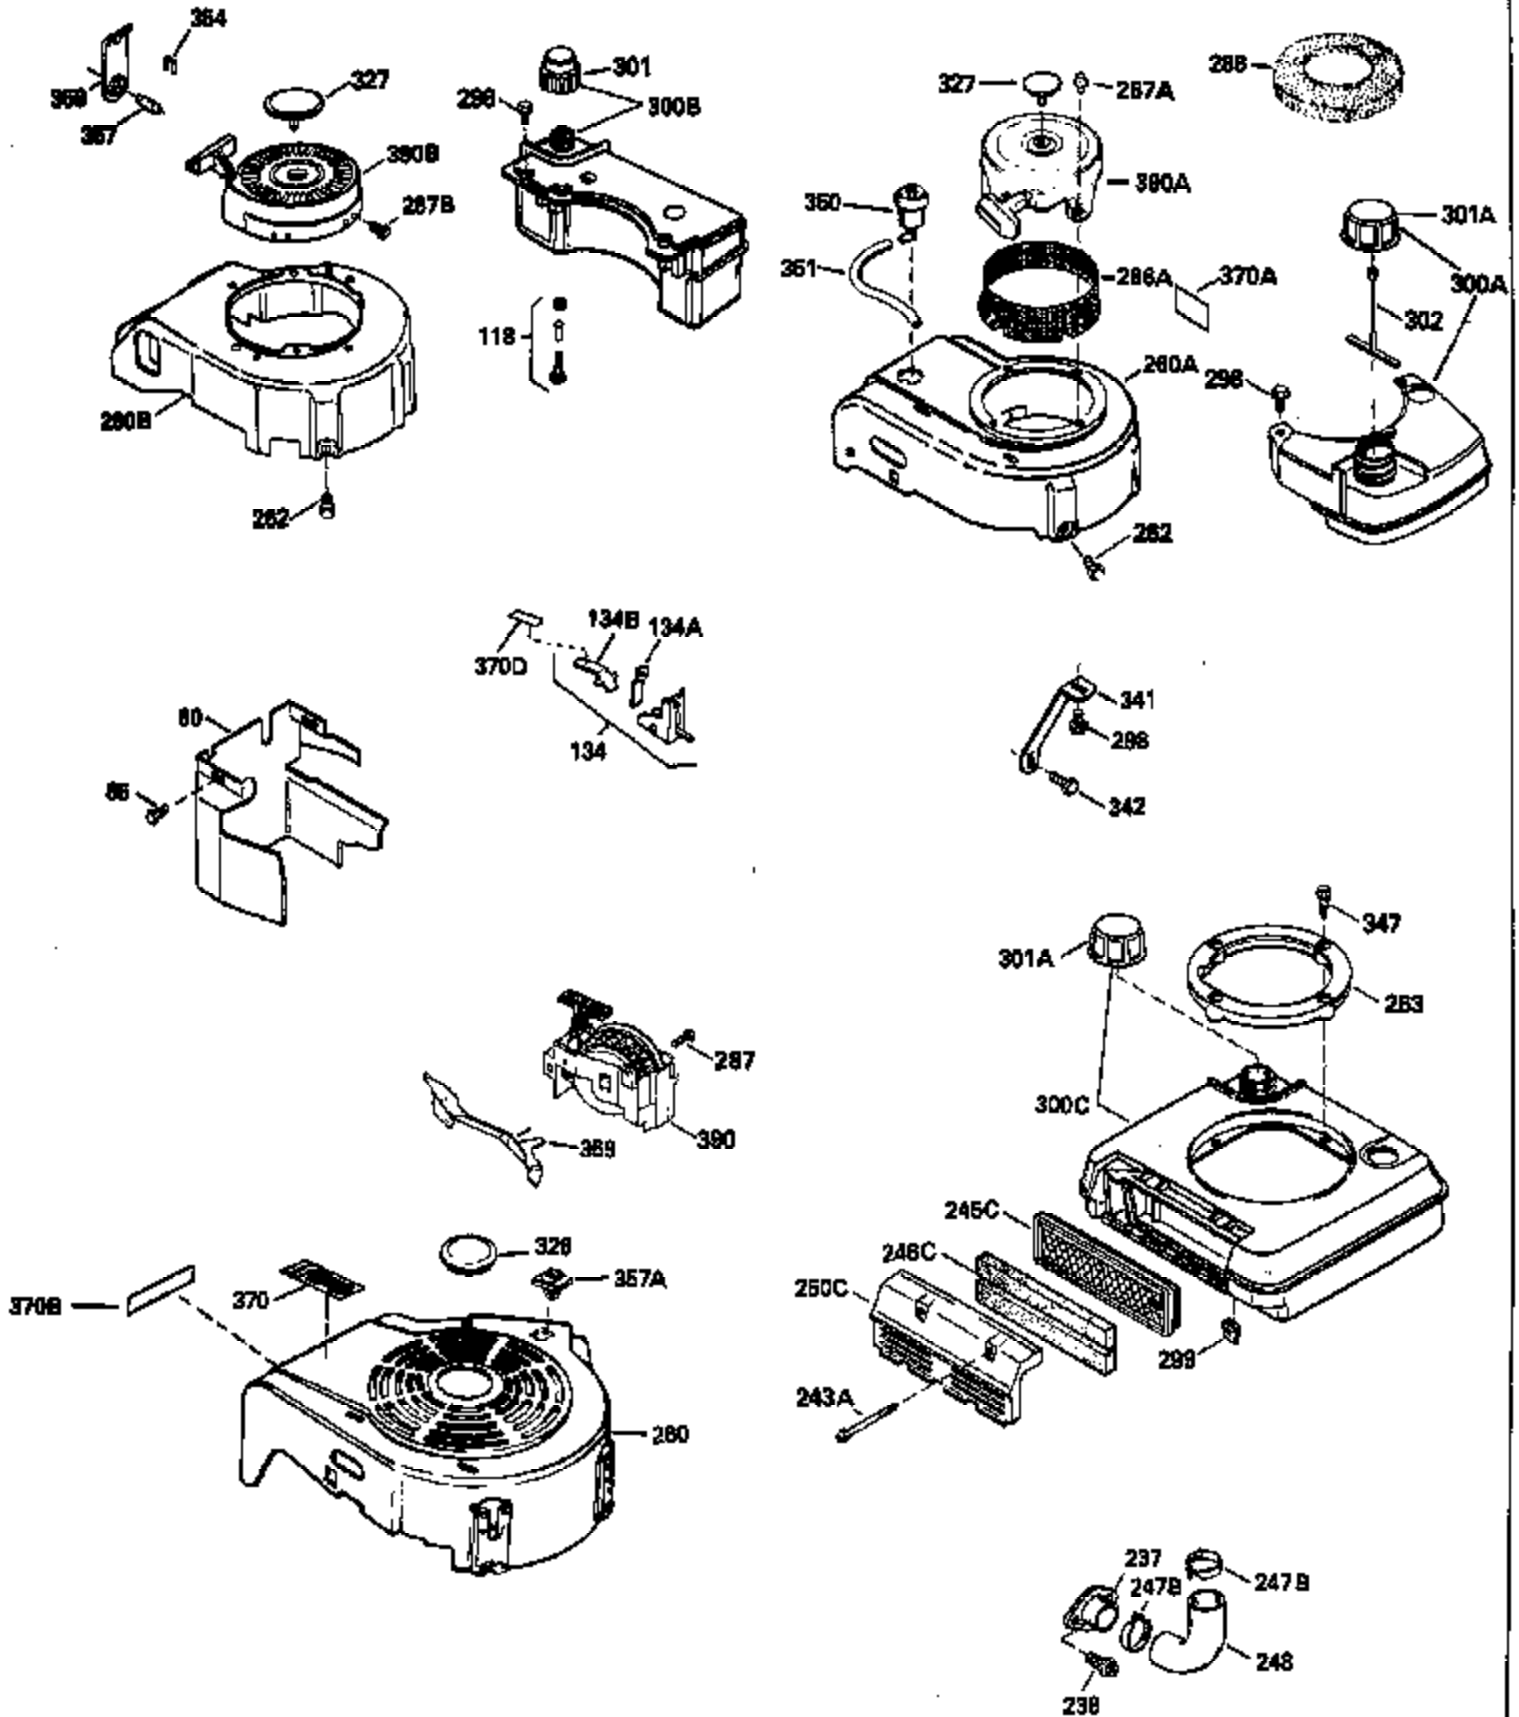

ILLUSTRATION SHOWS TYPICAL PARTS ONLY. ORDER BY PART NUMBER. PARTS NOT LISTED ARE SUPPLIED BY OEM.

Ref #	Part Number	Qty	Description
118	730194		Rope Guide Kit (Use as required with 34476 fuel tank)
238	650806		Screw, 10-32 x 5/8"
246C	35705		Filter, Pre-Air (Optional)
260A	35491		Housing, Blower
262	650831		Screw, 1/4-20 x 15/32"
287B	650884		Screw, 8-32 x 1/2"
287A	650735		Screw, 10-24 x 3/8" (Use as required)
287A			Pop Rivet, (3/16" Dia.)(Purchase locally)
301	33032		Fuel Cap
327	35932		Plug, Starter
370	550223		Decal, Name
370A	34416		Decal, Instruction
390B	590621		Rewind Starter (Refer to Division 5, Section C, page 34 or Fiche 8, Grid G-9 for breakdown)