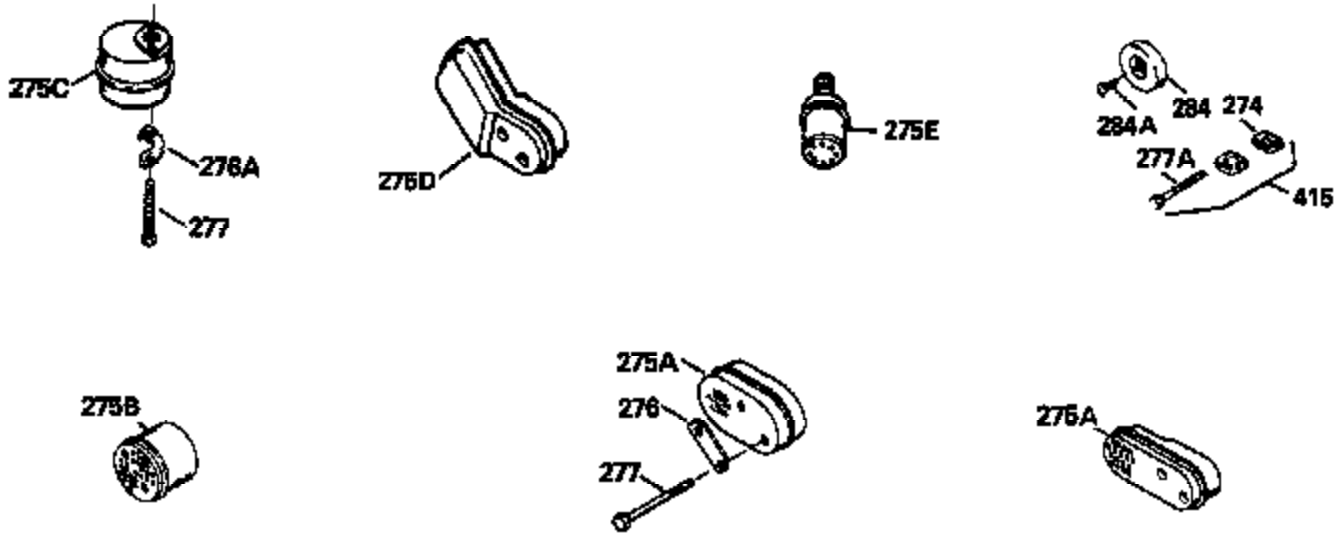

Ref #	Part Number	Qty	Description
189	650839		Screw, 1/4-20 x 3/8"
190	35831		Lever, Brake
191	35039A		Bracket Assy., S.E. Brake (Incl. 195)
194	32309		Ring, Retaining
195	610973		Terminal Assy.
210	27793		Clip, Conduit
211	28942		Screw, 10-32 x 3/8"
274	26754A		* Gasket, Exhaust (Use as required)
277	650795		Screw, 1/4-20 x 2-1/4"
277A	30063		Screw, 1/4-20 x 1/2" (Use as required)
370F	34387		Decal, Instruction (Optional)
415	730162		Muffler Adap.Kit(Incl.274,277A)(Use a s req.)
430	730574		Debris Screen Kit (Incl. 370F,431-433)(Opt.)
431	35596		Screen, Debris (Optional)
432	35597		Bracket, Debris screen (Optional)
433	650910		Screw, 8-32 x 1/4" (Optional)