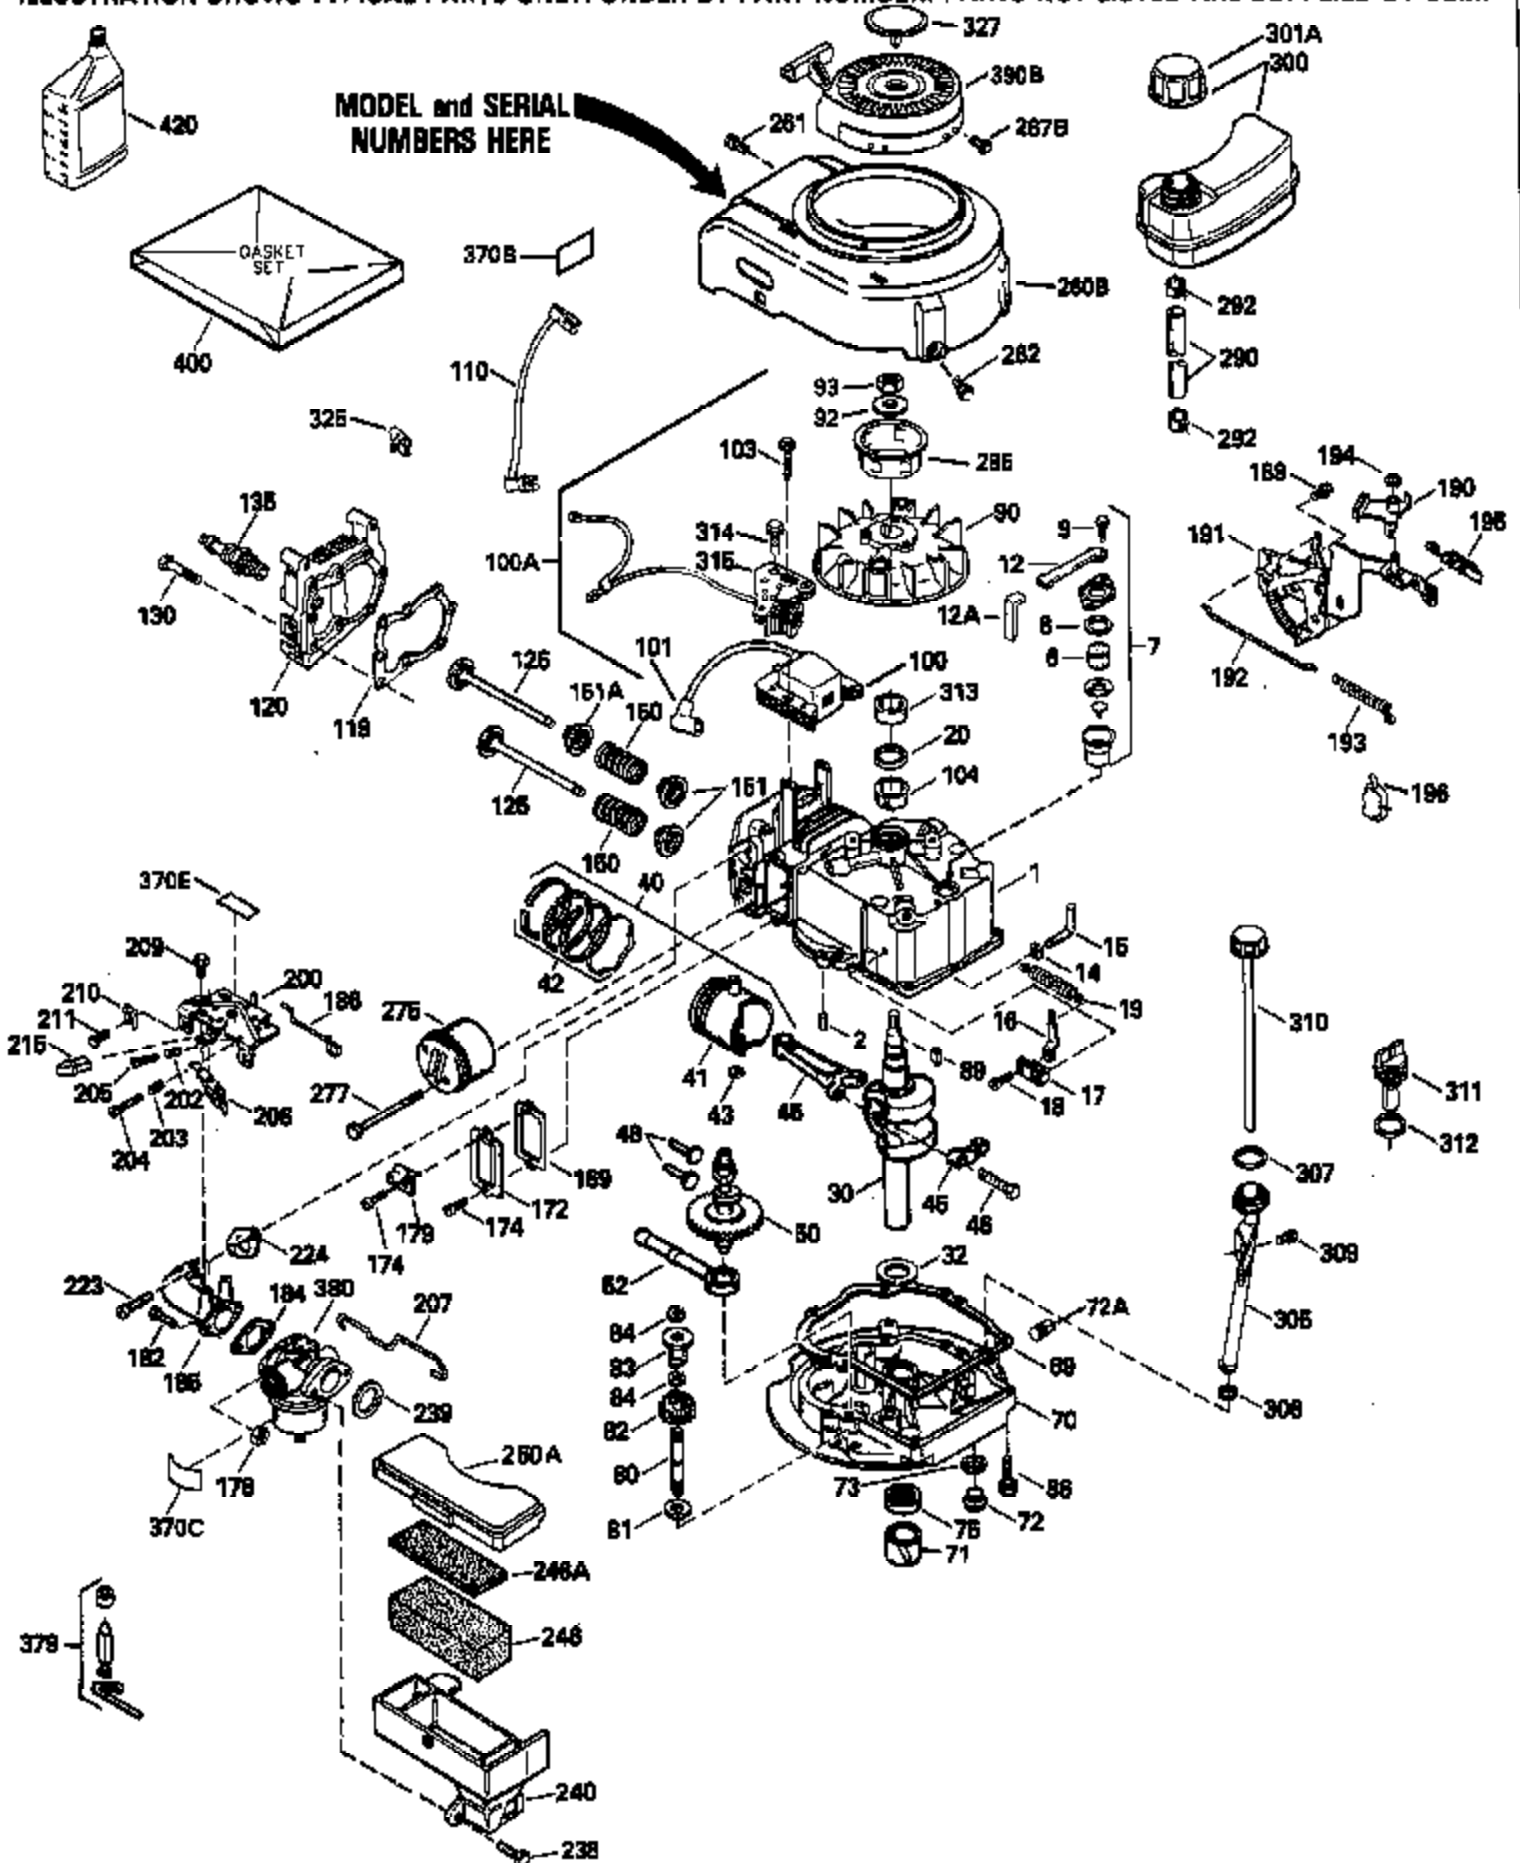

ILLUSTRATION SHOWS TYPICAL PARTS ONLY. ORDER BY PART NUMBER. PARTS NOT LISTED ARE SUPPLIED BY OEM.

Ref #	Part Number	Qty	Description
1	34975		Cylinder Ass'y. (Incl. 2, 8, 9 & 20) (2-1/2")
2	26727		Pin, Dowel
6	33734		Element, Breather
7	34214A		Breather Ass'y. (Incl. 6, 8, 9, 12 & 12A)
8	33735		* Gasket, Breather
9	30200		Screw, 10-24 x 9/16"
12	33886		Tube, Breather
14	28277		Washer
15	30589		Rod, Governor (Incl. 14)
16	31383A		Lever, Governor
17	31335		Clamp, Governor lever
18	650548		Screw, 8-32 x 5/16"
19	31361		Spring, Extension
20	32600		Seal, Oil
30	34460A		Crankshaft Ass'y.
40	34514		Piston, Pin & Ring Set (Std.) (2-1/2" Bore)
40	34515		Piston, Pin & Ring Set (.010" OS)
40	34516		Piston, Pin & Ring Set (.020" OS)
41	32538B		Piston & Pin Ass'y. (Incl. 43)(Std.)(2-1/2")
41	32548B		Piston & Pin Ass'y. (Incl. 43) (.010" OS)
41	32549B		Piston & Pin Ass'y. (Incl. 43) (.020" OS)
42	28986		Ring Set (Std.) (2-1/2" Bore)
42	28987		Ring Set (.010" OS)
42	28988		Ring Set (.020" OS)
43	20381		Ring, Piston pin retaining
45	30963B		Rod Assy., Connecting (Incl. 46)
46	32610A		Bolt, Connecting rod
48	27241		Lifter, Valve
50	33148A		Camshaft
52	29914		Oil Pump Assy.
69	35261		* Gasket, Mounting flange
70	30571A		Flange Ass'y. (Incl. 72, 73, 75, 80 & 311)
72	30572		Plug, Oil drain (Incl. 73)
73	28833		* Drain Plug Gasket (Not req. W/plastic plug)
75	26208		Seal, Oil
80	30574		Shaft, Governor
81	30590A		Washer, Flat
82	30591		Gear Assy., Governor (Incl. 81)
83	30588A		Spool, Governor
84	29193		Ring, Retaining
86	650488		Screw, 1/4-20 x 1-1/4"
89	611004		Flywheel Key
90	611112		Flywheel
92	650815		Washer, Belleville
93	650816		Nut, Flywheel
100	730207		Magneto-to-Solid State Conversion Kit (Includes solid state module, solid state flywheel key, and instructions.)(Use as required on external ignition engines only.)
100	34443A		Solid State Assy.
101	610118		Cover, Spark plug
103	650814		Screw, Torx T-15, 10-24 x 1"
110	34961		Ground Wire
119	29953C		* Gasket, Cylinder head
120	34335		Head, Cylinder
125	29313C		Exhaust Valve (Std.) (Incl. 151)
125	29315C		Exhaust Valve (1/32" OS) (Incl. 151)
126	29314B		Intake Valve (Std.) (Incl. 151)