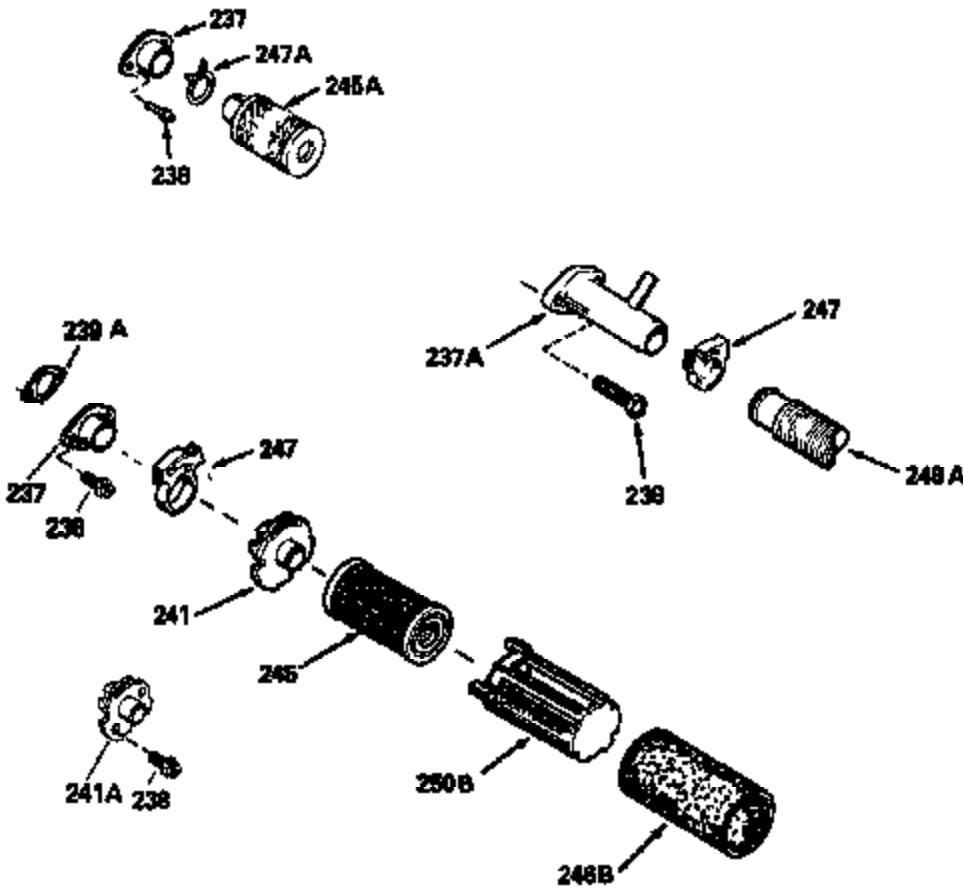

Ref #	Part Number	Qty	Description
380	632046A		Carburetor (Incl. 184) (Refer to Division 5, Section A, page A2-10 or Fiche 8, Grid F-3for breakdown)
390B	590621		Rewind Starter (Refer to Division 5, Section C, page 34 or Fiche 8, Grid G-9 for breakdown)
400	33238C		* Gasket Set (Incl. items marked *)
420	730225		SAE 30, 4-Cycle Engine Oil (Quart)

ILLUSTRATION SHOWS TYPICAL PARTS ONLY. ORDER BY PART NUMBER. PARTS NOT LISTED ARE SUPPLIED BY OEM.

Ref #	Part Number	Qty	Description
118	730194		Rope Guide Kit (Use as required with 34476 fuel tank)
238	650806		Screw, 10-32 x 5/8"
246C	35705		Filter, Pre-Air (Optional)
260A	35491		Housing, Blower
262	650831		Screw, 1/4-20 x 15/32"
287B	650884		Screw, 8-32 x 1/2"
287A	650735		Screw, 10-24 x 3/8" (Use as required)
287A			Pop Rivet, (3/16" Dia.)(Purchase locally)
301	33032		Fuel Cap
327	35932		Plug, Starter
370	550223		Decal, Name
370A	34416		Decal, Instruction
390B	590621		Rewind Starter (Refer to Division 5, Section C, page 34 or Fiche 8, Grid G-9 for breakdown)

Ref #	Part Number	Qty	Description
19	31361		Spring, Extension
69	35261		* Gasket, Mounting flange
182	6201		Screw, 1/4-28 x 7/8"
185	31384A		Pipe, Intake (Incl. 224)
186	34337		Link, Governor spring
209	30200		Screw, 10-24 x 9/16"
223	650451		Screw, 1/4-20 x 1"
238	650806		Screw, 10-32 x 5/8"
246B	35435		Filter, Pre-Air (Use as required)