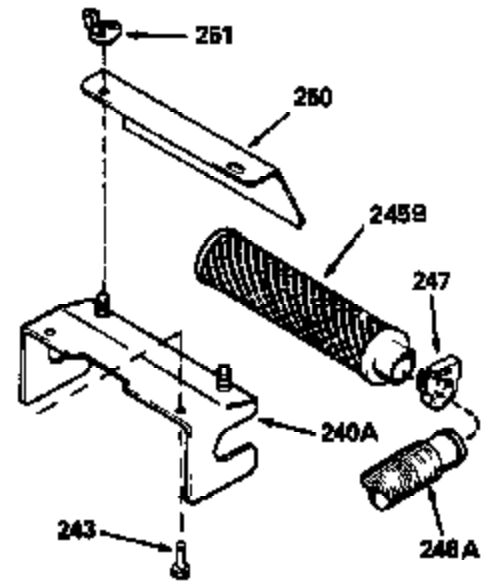

Ref #	Part Number	Qty	Description
380	632046A		Carburetor (Incl. 184) (Refer to Division 5, Section A, page A2-10 or Fiche 8, Grid F-3for breakdown)
390B	590621		Rewind Starter (Refer to Division 5, Section C, page 34 or Fiche 8, Grid G-9 for breakdown)
400	33238C		* Gasket Set (Incl. items marked *)
420	730225		SAE 30, 4-Cycle Engine Oil (Quart)

ILLUSTRATION SHOWS TYPICAL PARTS ONLY. ORDER BY PART NUMBER. PARTS NOT LISTED ARE SUPPLIED BY OEM.

Ref #	Part Number	Qty	Description
118	730194		Rope Guide Kit (Use as required with 34476 fuel tank)
238	650806		Screw, 10-32 x 5/8"
246C	35705		Filter, Pre-Air (Optional)
260A	35491		Housing, Blower
262	650831		Screw, 1/4-20 x 15/32"
287B	650884		Screw, 8-32 x 1/2"
287A	650735		Screw, 10-24 x 3/8" (Use as required)
287A			Pop Rivet, (3/16" Dia.)(Purchase locally)
301	33032		Fuel Cap
327	35932		Plug, Starter
370	550223		Decal, Name
370A	34416		Decal, Instruction
390B	590621		Rewind Starter (Refer to Division 5, Section C, page 34 or Fiche 8, Grid G-9 for breakdown)

Ref #	Part Number	Qty	Description
19	31361		Spring, Extension
69	35261		* Gasket, Mounting flange
182	6201		Screw, 1/4-28 x 7/8"
185	31384A		Pipe, Intake (Incl. 224)
186	34337		Link, Governor spring
209	30200		Screw, 10-24 x 9/16"
223	650451		Screw, 1/4-20 x 1"
238	650806		Screw, 10-32 x 5/8"
246B	35435		Filter, Pre-Air (Use as required)