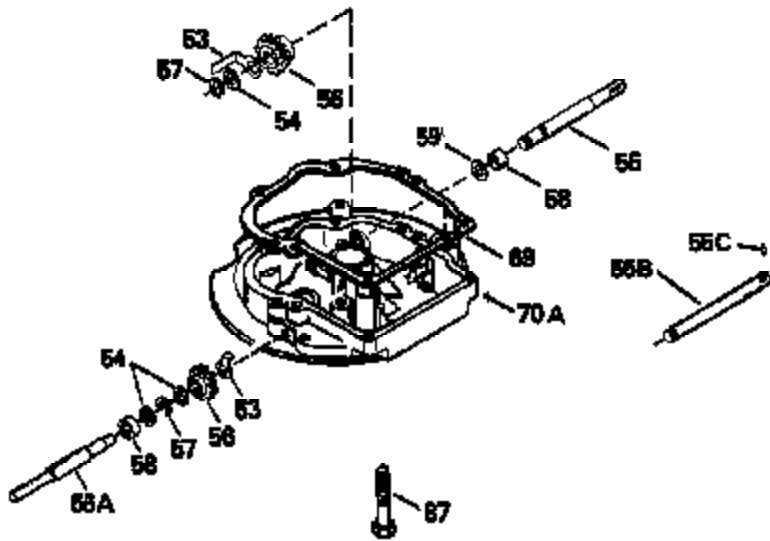

Ref #	Part Number	Qty	Description
380	632046A		Carburetor (Incl. 184) (Refer to Division 5, Section A, page A2-10 or Fiche 8, Grid F-3for breakdown)
390B	590621		Rewind Starter (Refer to Division 5, Section C, page 34 or Fiche 8, Grid G-9 for breakdown)
400	33238C		* Gasket Set (Incl. items marked *)
420	730225		SAE 30, 4-Cycle Engine Oil (Quart)

ILLUSTRATION SHOWS TYPICAL PARTS ONLY. ORDER BY PART NUMBER. PARTS NOT LISTED ARE SUPPLIED BY OEM.

Ref #	Part Number	Qty	Description
118	730194		Rope Guide Kit (Use as required with 34476 fuel tank)
238	650806		Screw, 10-32 x 5/8"
246C	35705		Filter, Pre-Air (Optional)
260A	35491		Housing, Blower
262	650831		Screw, 1/4-20 x 15/32"
287B	650884		Screw, 8-32 x 1/2"
287A	650735		Screw, 10-24 x 3/8" (Use as required)
287A			Pop Rivet, (3/16" Dia.)(Purchase locally)
301	33032		Fuel Cap
327	35932		Plug, Starter
370	550223		Decal, Name
370A	34416		Decal, Instruction
390B	590621		Rewind Starter (Refer to Division 5, Section C, page 34 or Fiche 8, Grid G-9 for breakdown)

Ref #	Part Number	Qty	Description
19	31361		Spring, Extension
69	35261		* Gasket, Mounting flange
182	6201		Screw, 1/4-28 x 7/8"
185	31384A		Pipe, Intake (Incl. 224)
186	34337		Link, Governor spring
209	30200		Screw, 10-24 x 9/16"
223	650451		Screw, 1/4-20 x 1"
238	650806		Screw, 10-32 x 5/8"
246B	35435		Filter, Pre-Air (Use as required)